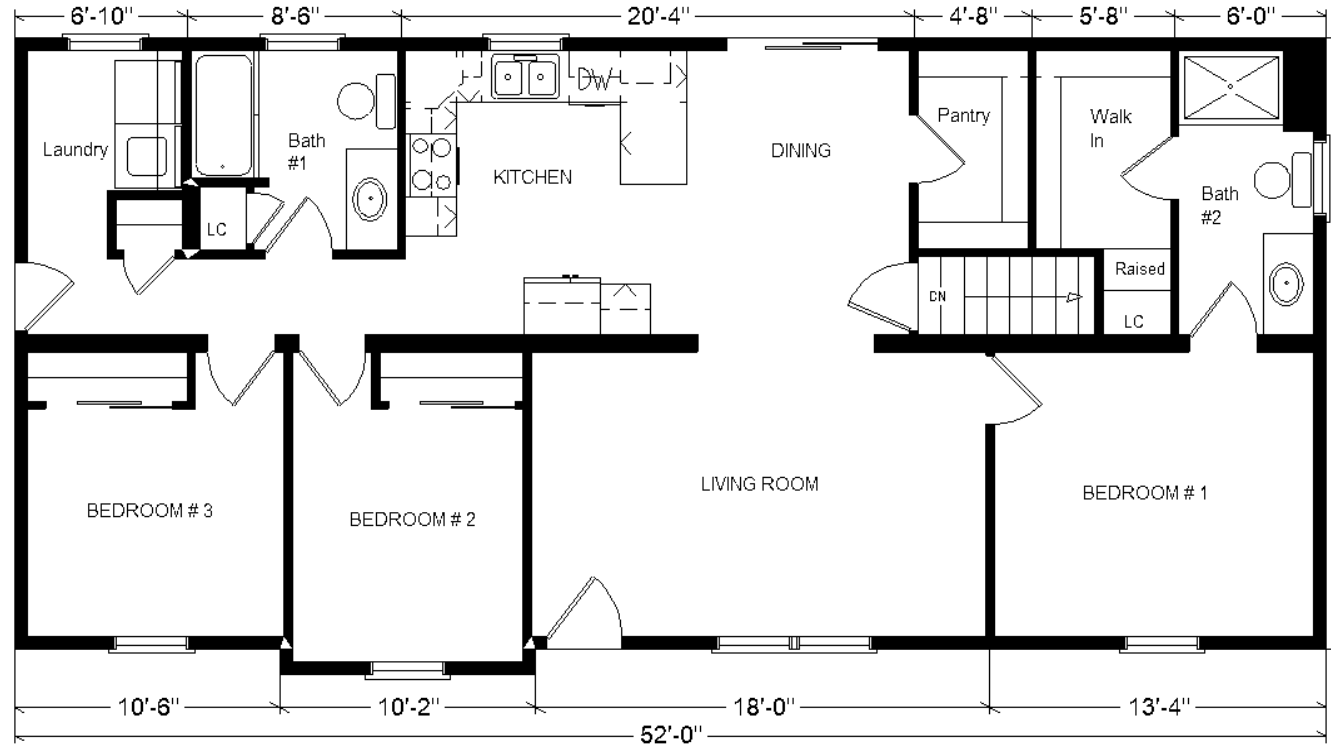

Model #3
52' Classic Ranch
 1,248 sq. ft.

Design Homes, Inc.
 Missouri Valley, IA
 (#10720-8-6)

| | |
|--|--------------------|
| Base Price: | \$91,321.00 |
| This Home Displays The Following Options: | |
| Medium Gable | 1,456.00 |
| Extra Roof Detail | 225.00 |
| 1' Bump-out Room | 859.00 |
| Vaulted Ceilings | 980.00 |
| Premium Color Vinyl Siding | 519.00 |
| Window Lineals | 531.00 |
| Pella Vinyl Patio Door (upcharge) | 515.00 |
| 3 Extra Windows | 660.00 |
| 1 Additional Marriage Wall Opening | 450.00 |
| Wire for Elec. Range | 100.00 |
| DHI Paddle Fan/Light (LR) | 204.00 |
| Extra 3/4 Bath | 2,450.00 |
| Vanity Top Drawers (x2) | 140.00 |
| Vinyl Plank Floor (BR #1 Closet) | 178.00 |
| Harrison Rustic Birch Cabinets | 3,605.00 |
| Select Cabinet Option | 567.00 |
| Custom Cabinets | 430.00 |
| Ceramic Tile Backsplash | 350.00 |
| Laundry Area Hook-ups | 428.00 |

Price Includes:
 Delivery up to 200 miles from PdC, WI, Crane Work, All Blueprints, R55 Ceilings, R20 Exterior Walls, Kohler Plumbing, Pella Windows, 200 Amp Service, All Applicable Tax and Much More!!

Total With Options Shown: \$105,968.00

**Reverse Plan
 W/Future
 Garage**

Color Information

Spruce Siding, Almond Trim, Weatherwood Shingles, Sav. Wicker Lineals, SS Sink, White Rangehood, Pecan Oak Trim & Doors, White Baths, #150 Vanity Tops, Bark Carpet, #65 Vinyl Plank, #91135 Vinyl in Bath #2, Tan Pella Sgl-hung Windows, Butterum Granite Kitchen Countertops