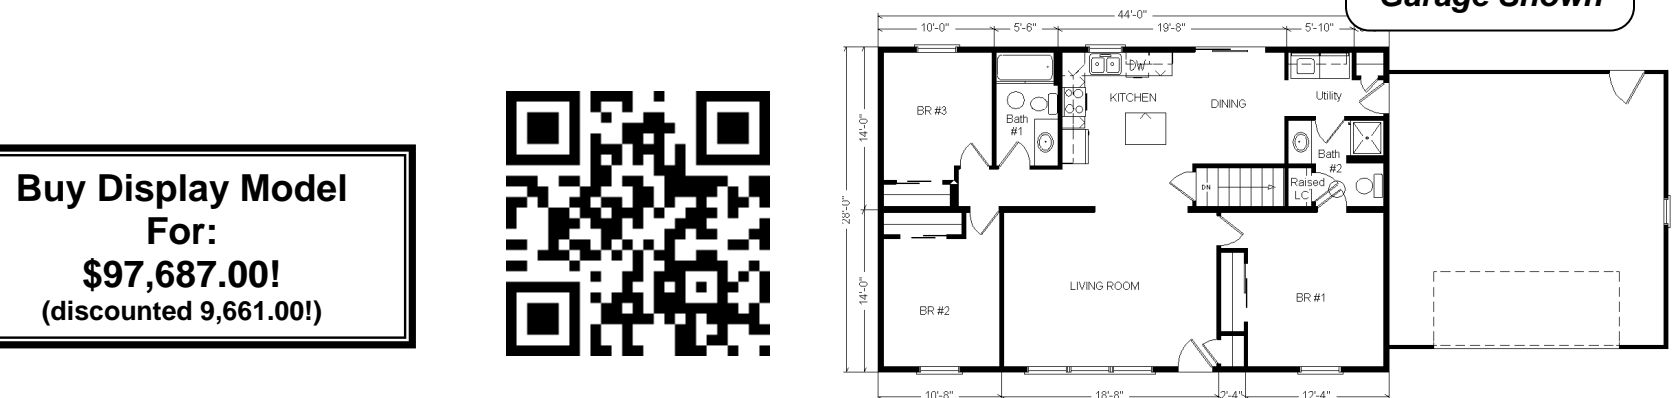

Color Information

White Vinyl Siding, White Trim, Moire Black Shingles, Black Shutters, Bisque Baths, #259 Vanity Tops, Toasted Pecan Carpet, 91082 Vinyls, SS Kit. Sink, Nutmeg Oak Trim & Doors, White DW and Rangehood, Visions Vinyl White Dbl-hung Windows, Natural Canvas Countertop

MN #BC146710

Reverse Plan w/Optional Garage Shown

Buy Display Model For: $97,687.00!
(discounted 9,661.00!)