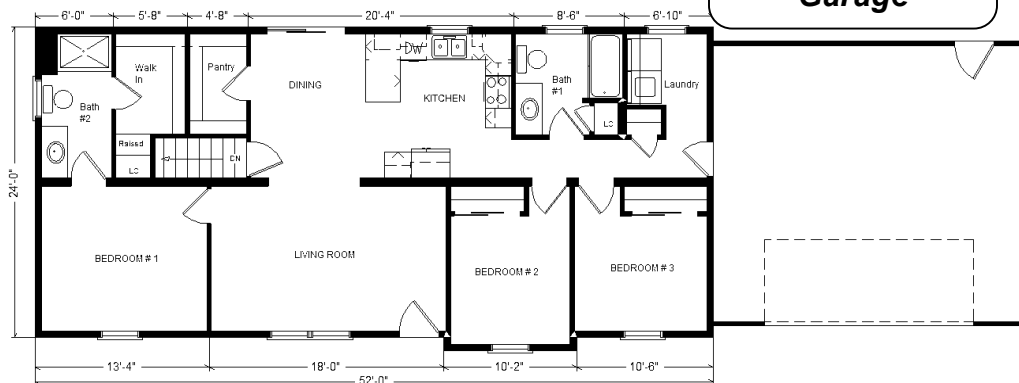

Model #3
52' Classic Ranch
 1,248 sq. ft.

Design Homes, Inc.
 Missouri Valley, IA
 (#10720-8-6)

| | |
|--|--------------------|
| Base Price: | \$91,321.00 |
| This Home Displays The Following Options: | |
| Medium Gable | 1,456.00 |
| Extra Roof Detail | 225.00 |
| 1' Bump-out Room | 859.00 |
| Vaulted Ceilings | 980.00 |
| Premium Color Vinyl Siding | 519.00 |
| Window Lineals | 531.00 |
| Pella Vinyl Patio Door (upcharge) | 515.00 |
| 3 Extra Windows | 660.00 |
| 1 Additional Marriage Wall Opening | 450.00 |
| Wire for Elec. Range | 100.00 |
| DHI Paddle Fan/Light (LR) | 204.00 |
| Extra 3/4 Bath | 2,450.00 |
| Vanity Top Drawers (x2) | 140.00 |
| Vinyl Plank Floor (BR #1 Closet) | 178.00 |
| Harrison Rustic Birch Cabinets | 3,605.00 |
| Select Cabinet Option | 567.00 |
| Custom Cabinets | 430.00 |
| Ceramic Tile Backsplash | 350.00 |
| Laundry Area Hook-ups | 428.00 |

Total With Options Shown: \$105,968.00

**Reverse Plan
 W/Future
 Garage**

Color Information

Spruce Siding, Almond Trim, Weatherwood Shingles, Sav. Wicker Lineals, SS Sink, White Rangehood, Pecan Oak Trim & Doors, White Baths, #150 Vanity Tops, Bark Carpet, #65 Vinyl Plank, #91135 Vinyl in Bath #2, Tan Pella Sgl-hung Windows, Butterum Granite Kitchen Countertops