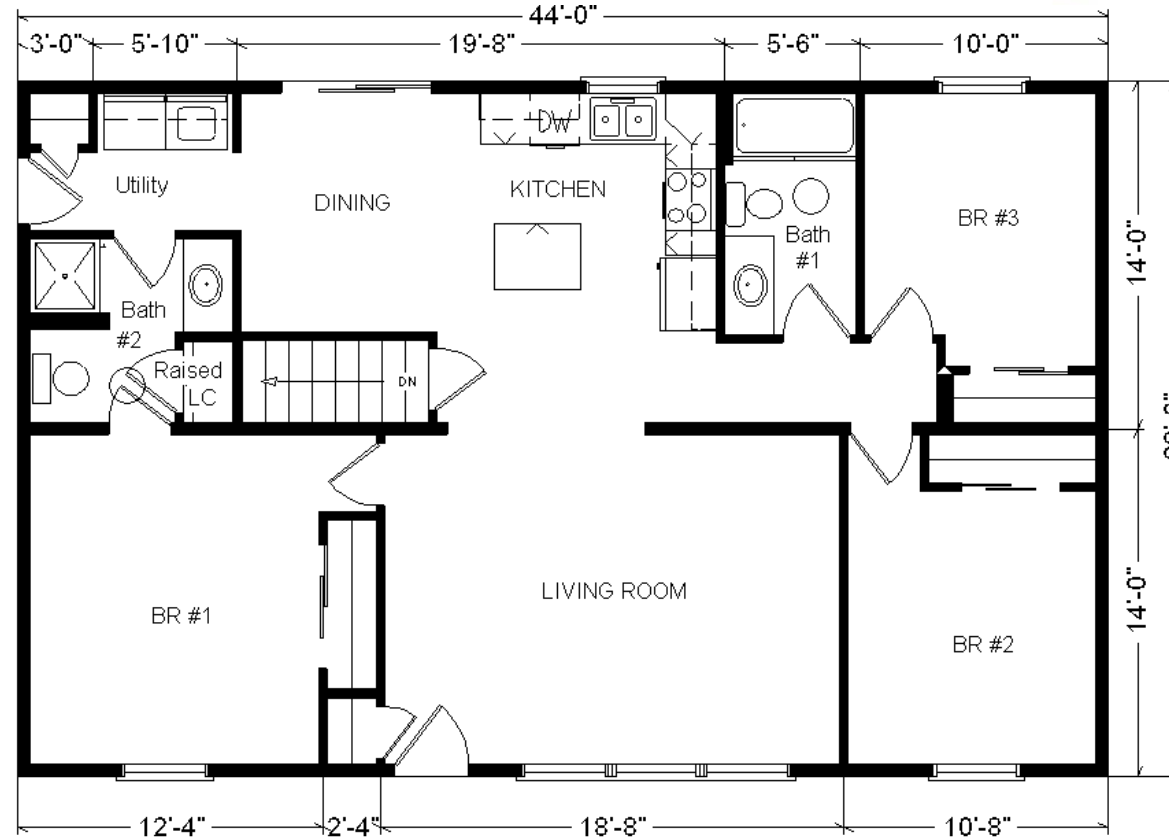

Model #3

28x44 Ranch 1,232 sq. ft.

Design Homes, Inc.

Missouri Valley, IA

(#10171 -3-6)

Base Price:	\$93,859.00
This Home Displays The Following Options:	
5/12 Roof Slope	1,584.00
Double Gable	1,749.00
Visions Dbl-Hung Vinyl Windows	648.00
Shutters	210.00
Carpet Upgrade (Atwood)	772.00
Vaulted Ceilings (Kit,DR,LR)	1,112.00
Spring Valley Med. Oak Cabinets	1,310.00
Deluxe Drawers Package (Kit. Only)	281.00
Extra 3/4 Bath	2,450.00
Laundry Area w/Shelf	428.00
Dishwasher (WDF310)	574.00
DHI Paddle Fan/Light (LR)	177.00
Suntube (x2)	1,120.00
6' Visions Fr. Sliding Patio Door	1,074.00

Total With Options Shown: \$107,348.00

Zone 2

Jan 2017

Price Includes: 100 Mile Delivery, Crane Work, All Blueprints, R55 Ceilings, R20 Exterior Walls, REAL Plywood Floors, Kohler Plumbing, Pella Windows, 200 Amp Service, All Applicable Tax and Much More!!

MN #BC146710

Reverse Plan w/Optional Garage Shown

Buy Display Model For: \$97,687.00!
(discounted 9,661.00!)