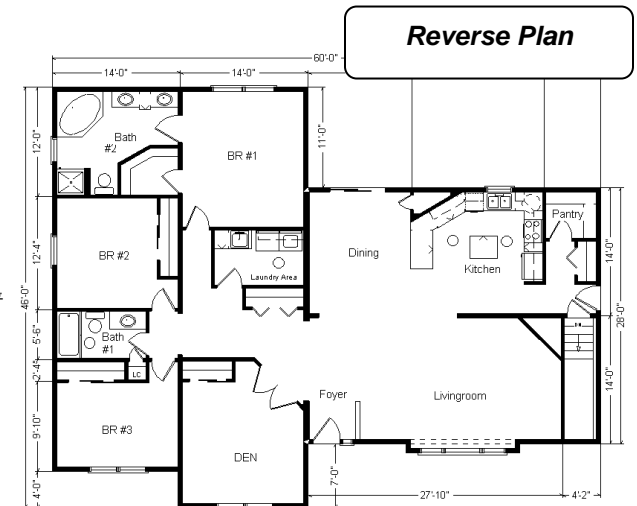

Price Includes: Delivery, Crane Work, All Blueprints, R55 Ceilings, R20 Exterior Walls, REAL Plywood Floors, Kohler Plumbing, Pella Windows, 200 Amp Service, All Applicable Tax and Much More!!

Jan 2017

Color Information
Hearthstone Siding, Clay Northwood Shake Accents, White Trim, White Lineals, Weathered Wood Shingles, White Baths, Car. Parchment Vanities, Wheat Carpet, 91180 Vinyls, Saddle Oak Trim & Doors, Pella White Dgl-hung Windows, Black Microwave, Crema Mascarello Countertop, SS Sink