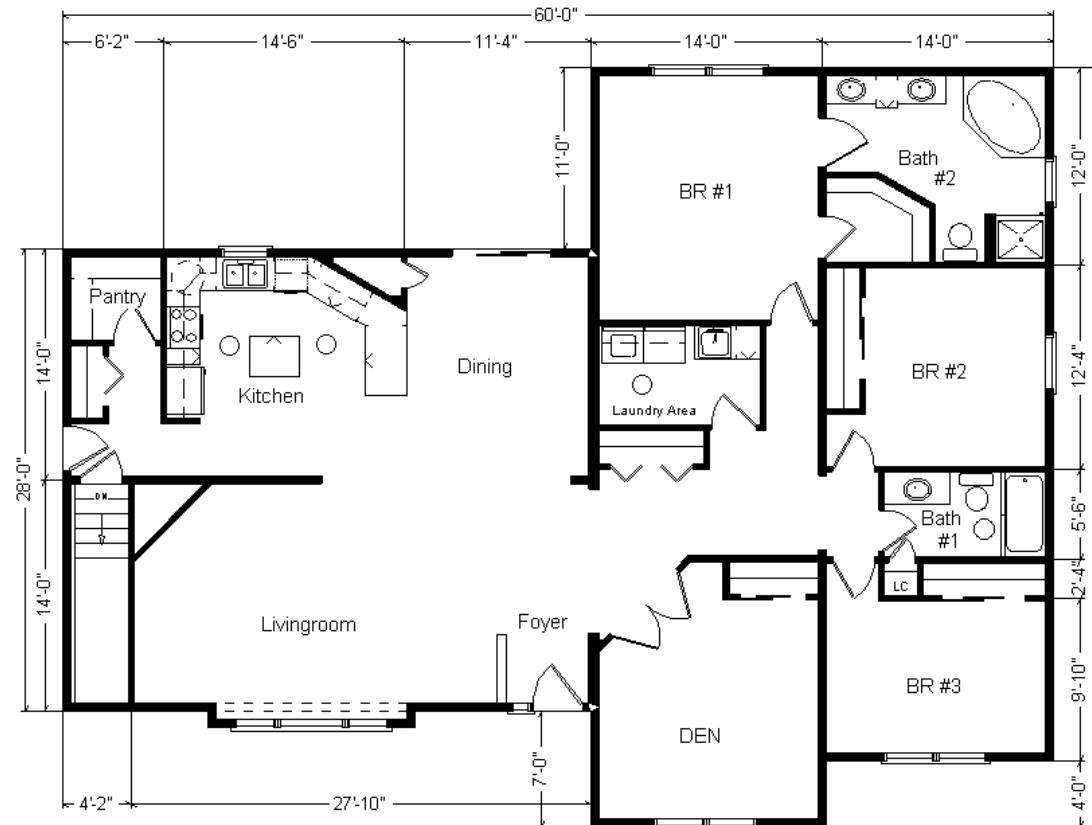

Model #6

28x76 4-Sec Ranch 2,128 sq. ft.

Design Homes, Inc.

Missouri Valley, IA
 (#10442 - 5 4)

| | |
|--------------------------------------------------|---------------------|
| Base Price: | \$160,024.00 |
| This Home Displays The Following Options: | |
| 6/12 Roof Slope | 3,724.00 |
| Large Gable | 1,456.00 |
| 1' Bump-out LR Window | 859.00 |
| Premium Color Vinyl Siding | 622.00 |
| Northwoods Shake Siding Accents | 999.00 |
| Pella Vinyl Dbl-hung Windows | 1,618.00 |
| Window Lineals | 708.00 |
| Vaulted Ceilings (LR, DR, Kitchen) | 1,610.00 |
| Upgrade Carpets (Go Softly) | 1,479.00 |
| Interior French Doors w/Glass | 1,185.00 |
| Bvrushed Nickel Bath Fixtures | 1,165.00 |
| Extra 3/4 Bath | 2,450.00 |
| Laundry Area w/Cabinets | 750.00 |
| Laundry Sink/Cabinets | 1,154.00 |
| Double Sink Vanity | 725.00 |
| Corner Whirlpool Tub | 3,200.00 |
| Vanity Base Drawers (x3) | 396.00 |
| Vanity Super Cabinet (PSC1590) | 1,199.00 |
| Saybrooke Birch Cabinets | 2,858.00 |
| Select Option w/FX Drawers (Kitchen) | 567.00 |
| Lazy Susan | 527.00 |
| Crown Molding Above Kit Cabinets (21') | 336.00 |
| Hi Definition Kit. Countertops | 371.00 |
| Kohler Pull-down Kit. Faucet | 235.00 |
| Whirlpool Microwave (WMH310) | 354.00 |
| Suntube (x4) | 2,240.00 |
| Sidelight (S692) | 772.00 |
| Upgrade Front Door (S684HRR) | 325.00 |
| Pella 6' Sliding Patio Door | 892.00 |

Total With Options Shown: \$194,800.00

Zone 2

Price Includes: Delivery, Crane Work, All Blueprints, R55 Ceilings, R20 Exterior Walls, REAL Plywood Floors, Kohler Plumbing, Pella Windows, 200 Amp Service, All Applicable Tax and Much More!!