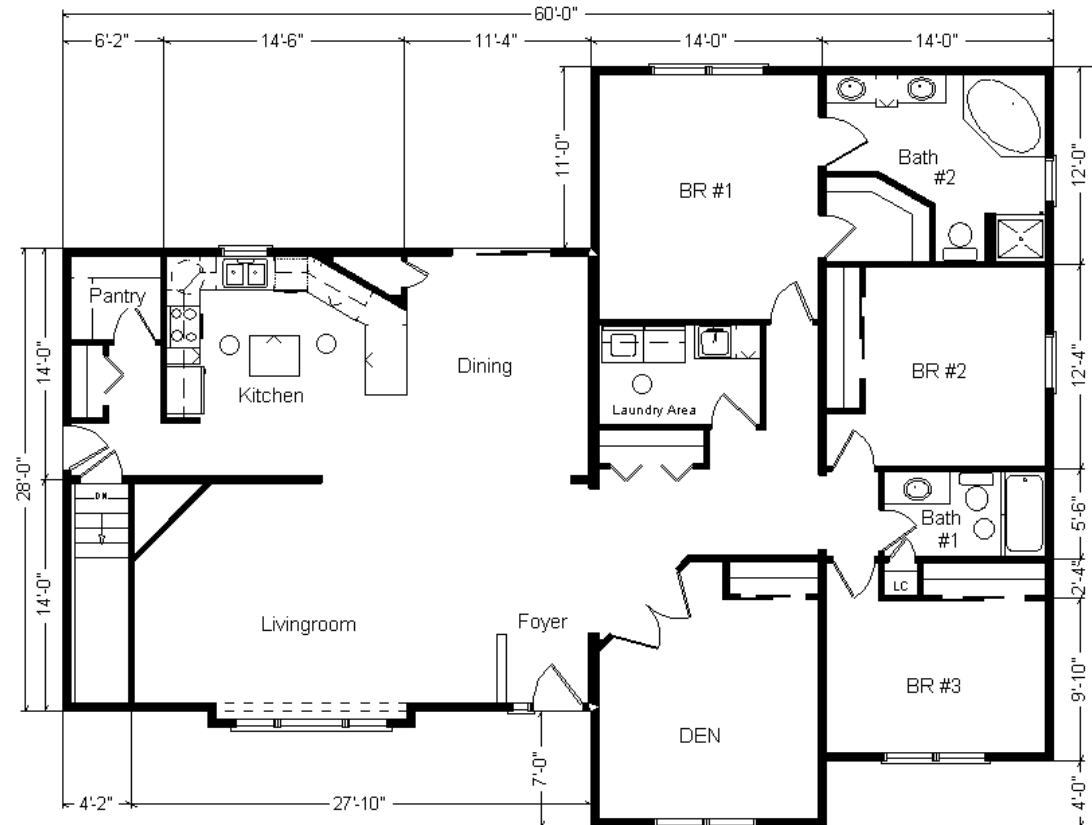

Model #6

28x76 4-Sec Ranch 2,128 sq. ft.

Design Homes, Inc.

Missouri Valley, IA
(#10442 - 5 4)

Base Price:	\$153,869.00
This Home Displays The Following Options:	
6/12 Roof Slope	3,648.00
Large Gable	1,400.00
1' Bump-out LR Window	826.00
Premium Color Vinyl Siding	603.00
Northwoods Shake Siding Accents	999.00
Pella Vinyl Dbl-hung Windows	1,518.00
Window Lineals	492.00
Vaulted Ceilings (LR, DR, Kitchen)	1,565.00
Upgrade Carpets (Go Softly)	1,479.00
Interior French Doors w/Glass	1,185.00
Bvrushed Nickel Bath Fixtures	1,165.00
Extra 3/4 Bath	2,450.00
Laundry Area w/Cabinets	750.00
Laundry Sink/Cabinets	1,154.00
Double Sink Vanity	725.00
Corner Whirlpool Tub	3,200.00
Vanity Base Drawers (x3)	396.00
Vanity Super Cabinet (PSC1590)	1,164.00
Saybrooke Birch Cabinets	2,775.00
Select Option w/FX Drawers (Kitchen)	550.00
Lazy Susan	512.00
Crown Molding Above Kit Cabinets (21')	336.00
Hi Definition Kit. Countertops	371.00
Kohler Pull-down Kit. Faucet	235.00
Whirlpool Microwave (WMH310)	354.00
Suntube (x4)	2,240.00
Sidelight (S692)	772.00
Upgrade Front Door (S684HRR)	325.00
Pella 6' Sliding Patio Door	1,094.00

Total With Options Shown: \$188,152.00

Zone 2

Price Includes: Delivery, Crane Work, All Blueprints, R55 Ceilings, R20 Exterior Walls, REAL Plywood Floors, Kohler Plumbing, Pella Windows, 200 Amp Service, All Applicable Tax and Much More!!