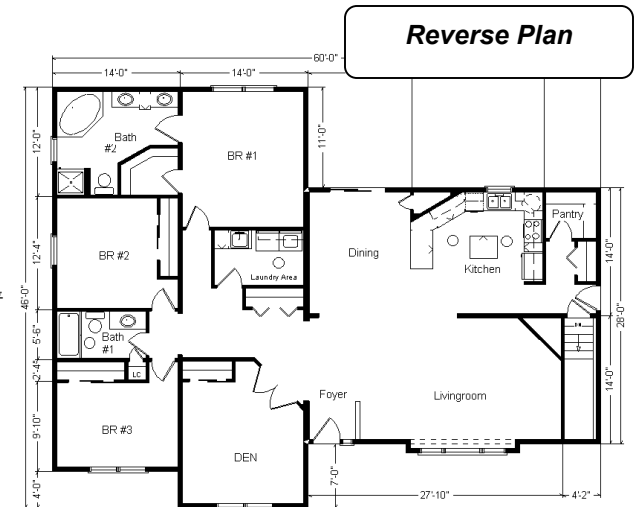

Price Includes: Delivery, Crane Work, All Blueprints, R55 Ceilings, R20 Exterior Walls, REAL Plywood Floors, Kohler Plumbing, Pella Windows, 200 Amp Service, All Applicable Tax and Much More!!

Feb. 2018

Color Information
Hearthstone Siding, Clay Northwood Shake Accents, White Trim, White Lineals, Weathered Wood Shingles, White Baths, Car. Parchment Vanities, Wheat Carpet, 91180 Vinyls, Saddle Oak Trim & Doors, Pella White Dgl-hung Windows, Black Microwave, Crema Mascarello Countertop, SS Sink