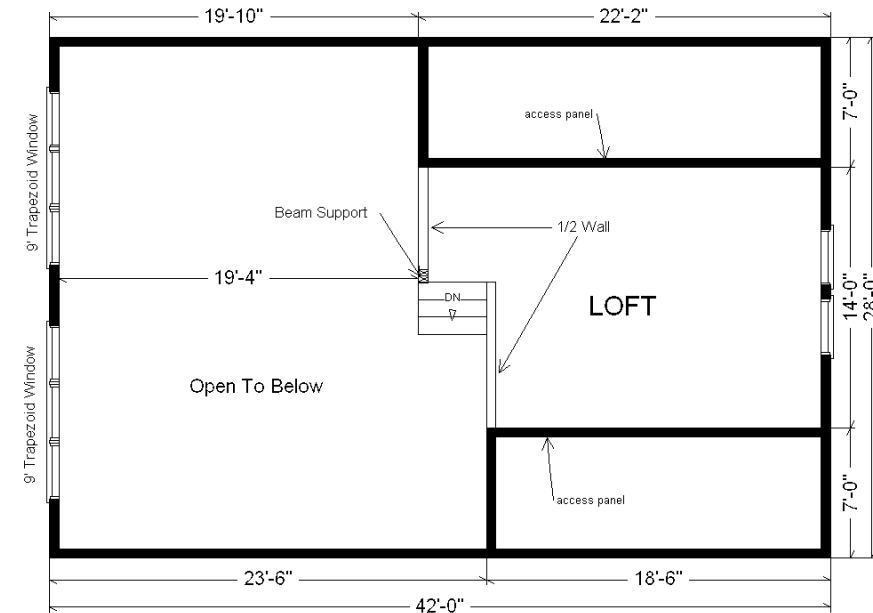

Model #10

FINISHED LOFT

28 X 42 1460 sq. ft.

Design Homes, Inc.

(9748 -1-3)

Base Price:	$152,529.00
This Home Displays The Following Options:	
Peachtree Wood Windows (disc.)	1,928.00
Vinyl Log Siding	8,963.00
Gas Fireplace	5,600.00
Outside Chimney Chase	1,350.00
Laundry Area w/Cabinets	750.00
Spring Valley Oak Cabinets (disc.)	1,305.00
Cedar Railing (no longer available)	1,320.00
Microwave (WMH1163)	354.00
Dishwasher (DU850)	504.00
Pull-out Kit. Faucet (K12177-BRZ)	195.00
Vanity Drawer Base	132.00
Rubbed Bronze Package	495.00
Wire for Electric Range	100.00
2 Paddle Fan/Lights	326.00
Painted Front Door	136.00
2-9' Peachtree Fr. Sliders	6,458.00
2-9' Peachtree Trapezoid Windows	5,612.00
Energy Star Ready	375.00

Total With Options Shown: $188,432.00

ZONE 1

Price Includes: 100 Mile Delivery, Crane Work, All Blueprints, R55 Ceilings, R20 Exterior Walls, 2x10 Floor Joists, Kohler Plumbing, Pella Windows, 200 Amp Service, All Applicable Tax and Much More!!

July 2018

Color Information
AC Vinyl Log Siding, Green Trim, Hunter Green Shingles, Bisque Bath, Coffee House Carpet, 9191 Vinyls, Nutmeg Oak Trim Doors, Black DW & Microwave, Green Peachtree Dbl-hung Windows, Mocha Travertine Countertop, Black FP Front

Buy Display Model For: $163,052.00! (Discounted 25,380 !)

Reversed Plan...

MN #BC146710