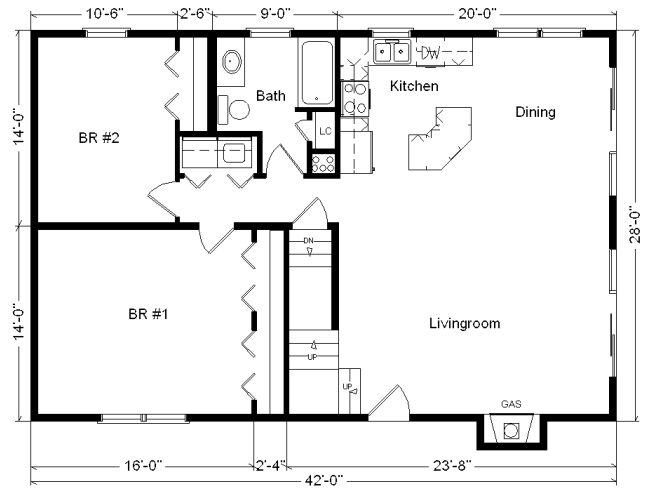

Color Information
AC Vinyl Log Siding, Green Trim, Hunter Green Shingles, Bisque Bath, Coffee House Carpet, 9191 Vinyls, Nutmeg Oak Trim Doors, Black DW & Microwave, Green Peachtree Dbl-hung Windows, Mocha Travertine Countertop, Black FP Front

Buy Display Model For: $163,052.00! (Discounted 25,380 !)