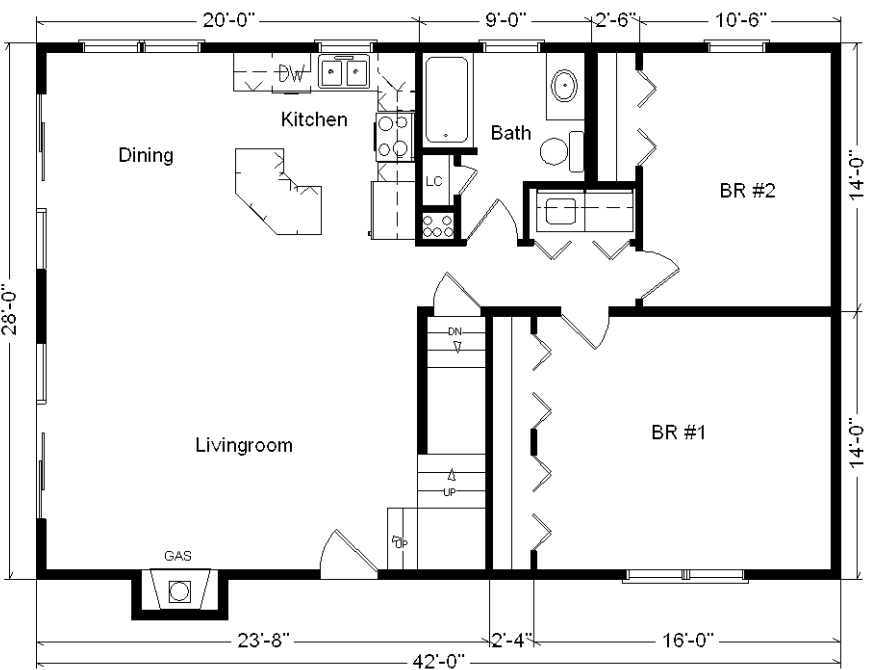

Model #10

FINISHED LOFT

28 X 42 1460 sq. ft.

Design Homes, Inc.

(9748 -1-3)

Base Price:	$152,529.00
This Home Displays The Following Options:	
Peachtree Wood Windows (disc.)	1,928.00
Vinyl Log Siding	8,963.00
Gas Fireplace	5,600.00
Outside Chimney Chase	1,350.00
Laundry Area w/Cabinets	750.00
Spring Valley Oak Cabinets (disc.)	1,305.00
Cedar Railing (no longer available)	1,320.00
Microwave (WMH1163)	354.00
Dishwasher (DU850)	504.00
Pull-out Kit. Faucet (K12177-BRZ)	195.00
Vanity Drawer Base	132.00
Rubbed Bronze Package	495.00
Wire for Electric Range	100.00
2 Paddle Fan/Lights	326.00
Painted Front Door	136.00
2-9' Peachtree Fr. Sliders	6,458.00
2-9' Peachtree Trapezoid Windows	5,612.00
Energy Star Ready	375.00

Total With Options Shown: $188,432.00

ZONE 1

Price Includes: 100 Mile Delivery, Crane Work, All Blueprints, R55 Ceilings, R20 Exterior Walls, 2x10 Floor Joists, Kohler Plumbing, Pella Windows, 200 Amp Service, All Applicable Tax and Much More!!

July 2018

Color Information
AC Vinyl Log Siding, Green Trim, Hunter Green Shingles, Bisque Bath, Coffee House Carpet, 9191 Vinyls, Nutmeg Oak Trim Doors, Black DW & Microwave, Green Peachtree Dbl-hung Windows, Mocha Travertine Countertop, Black FP Front

Buy Display Model For: $163,052.00! (Discounted 25,380 !)

Reversed Plan...

MN #BC146710