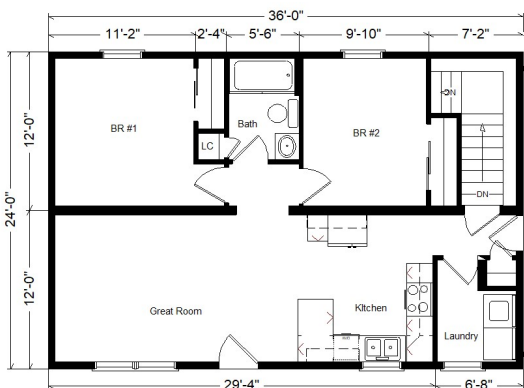

**Model #11**  
**Classic Ranch**  
 24x36 Ranch 864 sq. ft.

*Design Homes, Inc.*

**Prairie du Chien, WI**  
 (#10706-7-6)

<b>Base Price:</b>	<b>\$64,868.00</b>
<b>This Home Displays The Following Options:</b>	
Window Lineals	354.00
Wire for Elec. Range	100.00
Java Bean Trim and Door Stain	500.00
Extra Window	220.00
Laundry Area Hook-ups	428.00
<b>Total With Options Shown:</b>	<b>\$66,470.00</b>

**ZONE 1**

NOTE...Heating Systems are optional on all Design Home's Rustic and Basic Series in Zone 1

**Price Includes:**  
 Delivery in Zone 1,  
 Crane Work, All  
 Blueprints, R55  
 Ceilings, R20  
 Exterior Walls,  
 Kohler Plumbing,  
 Pella Windows, 200  
 Amp Service, All  
 Applicable Tax and  
 Much More!!

MN #BC146710

Feb 2018

**Reverse Plan  
 W/Optional  
 Garage**

**Color Information**  
 Granite Gray Siding, White Trim, Moire Black Shingles, White Lineals, SS Sink, Black Rangehood, Java Bean Oak Trim & Doors, White Bath, Flint Carpet, 91160 Vinyls, White Pella Sgl-hung Windows, White Ice Granite Countertop