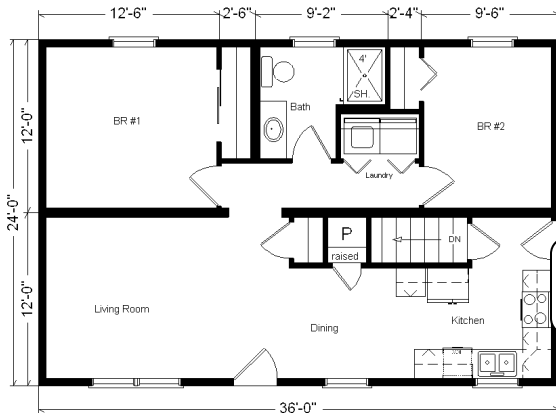

# Model # 11

24x36 BASIC Ranch 864 sq. ft.

# Design Homes, Inc.

Prairie du Chien, WI  
 (#10441 -5-6)

<b>Base Price:</b>	<b>\$62,979.00</b>
<b>This Home Displays The Following Options:</b>	
Vanity Drawer Base	227.00
Shutters	252.00
Laundry Hook-ups	428.00

**Total With Options Shown: \$63,886.00**

**ZONE 1**

NOTE...Heating Systems are optional on all Design Home's Rustic and Basic Series in Zone 1

**Reverse Plan Shown**

**Price Includes:**  
 Delivery in Zone 1,  
 Crane Work, All  
 Blueprints, R55  
 Ceilings, R20  
 Exterior Walls, REAL  
 Plywood Floors,  
 Kohler Plumbing,  
 Pella Windows, 200  
 Amp Service, All  
 Applicable Tax and  
 Much More!!