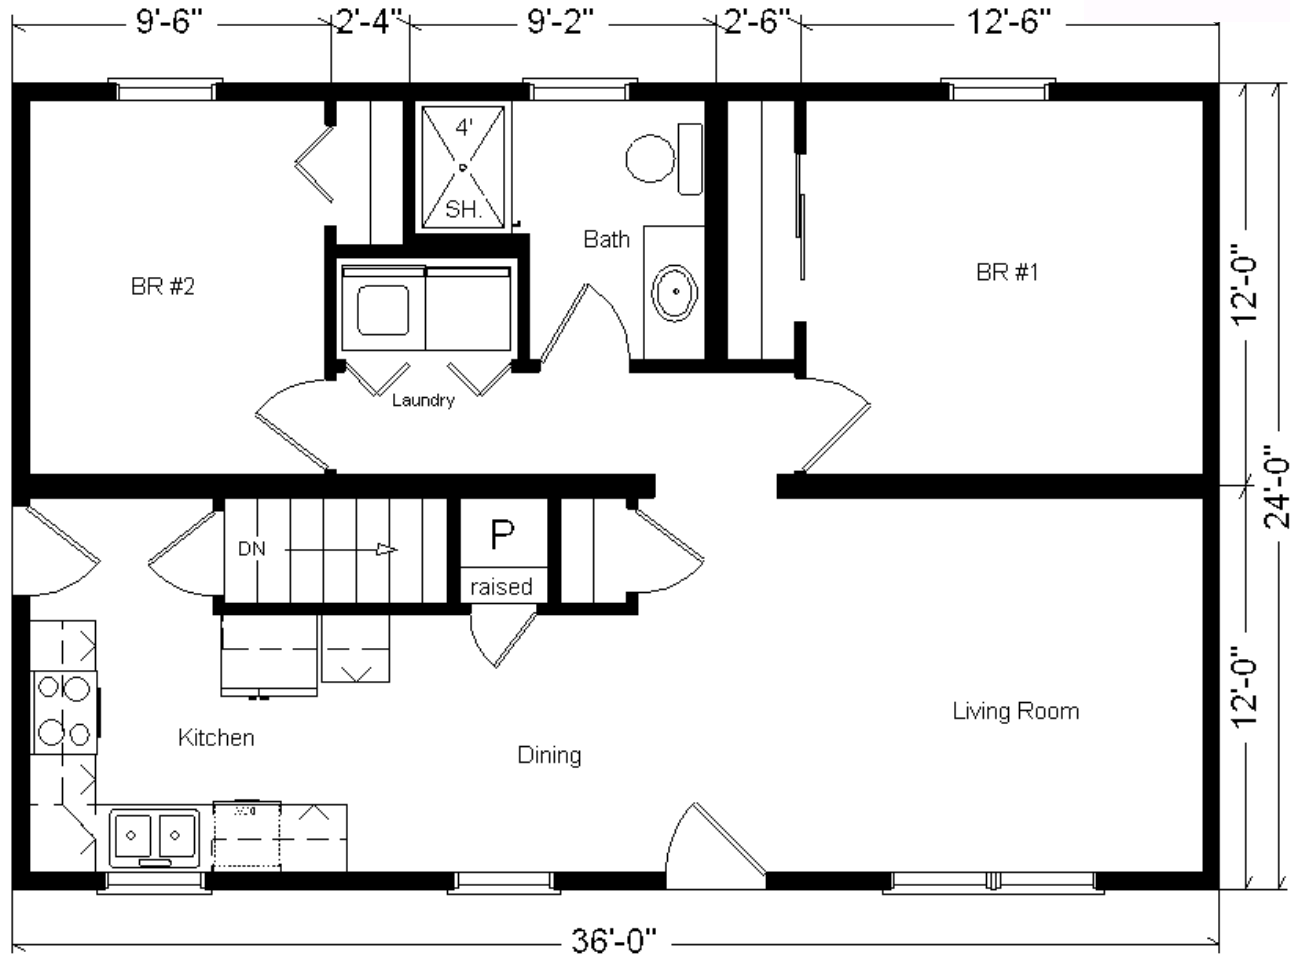

# Model # 11

24x36 BASIC Ranch 864 sq. ft.

**Total With Options Shown: \$63,886.00**

**ZONE 1**

NOTE...Heating Systems are optional on all Design Home's Rustic and Basic Series in Zone 1

**Reverse Plan Shown**

**Price Includes:**  
 Delivery in Zone 1,  
 Crane Work, All  
 Blueprints, R55  
 Ceilings, R20  
 Exterior Walls, REAL  
 Plywood Floors,  
 Kohler Plumbing,  
 Pella Windows, 200  
 Amp Service, All  
 Applicable Tax and  
 Much More!!