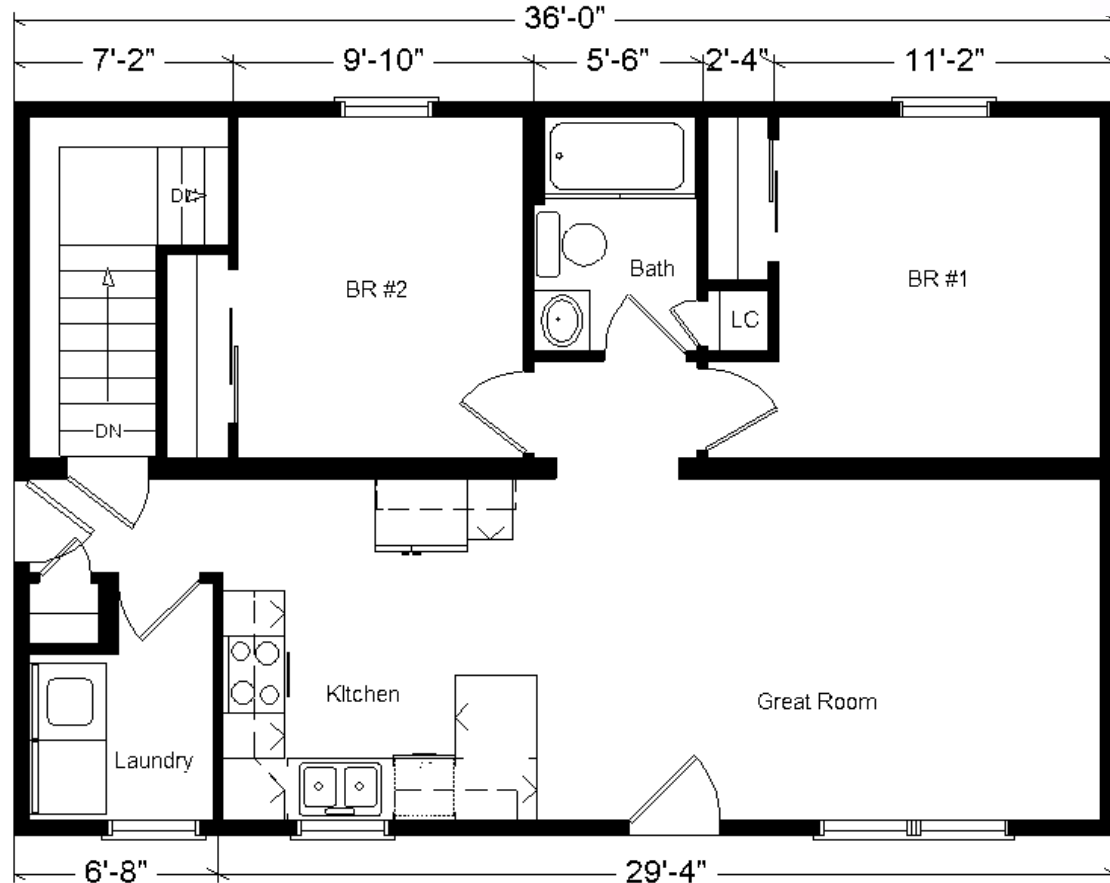

Model #11
36' Classic Ranch
 864 sq. ft.

Design Homes, Inc.

Prairie du Chien, WI
 (#10706-7-6)

Base Price:	\$66,490.00
This Home Displays The Following Options:	
Window Lineals	354.00
Wire for Elec. Range	100.00
Java Bean Trim and Door Stain	500.00
Extra Window	220.00
Laundry Area Hook-ups	428.00
Total With Options Shown:	\$68,092.00

Price Includes:
 Delivery in Zone 1,
 Crane Work, All
 Blueprints, R55
 Ceilings, R20
 Exterior Walls,
 Kohler Plumbing,
 Pella Windows, 200
 Amp Service, All
 Applicable Tax and
 Much More!!

ZONE 1

NOTE...Heating Systems are optional
 on all Design Home's Rustic and
 Classic Series in Zone 1

MN #BC146710

July 2018

**Reverse Plan
 W/Optional
 Garage**

Color Information
 Granite Gray Siding, White Trim, Moire Black Shingles, White Lineals, SS Sink, Black Rangehood, Java Bean Oak Trim & Doors, White Bath, Flint Carpet, 91160 Vinyls, White Pella Sgl-hung Windows, White Ice Granite Countertop