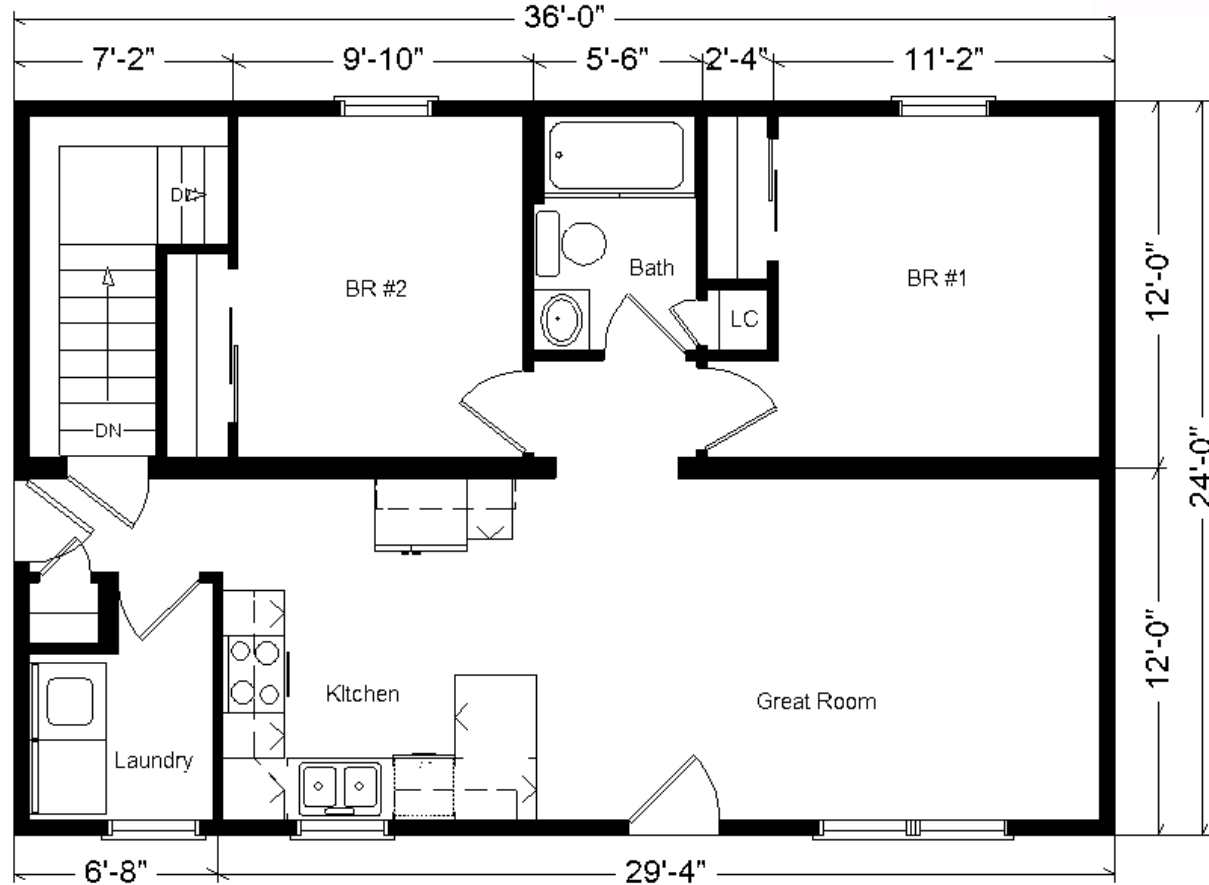

**Model #11**  
**Classic Ranch**  
 24x36 Ranch 864 sq. ft.

*Design Homes, Inc.*

**Prairie du Chien, WI**  
 (#10706-7-6)

<b>Base Price:</b>	<b>\$64,868.00</b>
<b>This Home Displays The Following Options:</b>	
Window Lineals	354.00
Wire for Elec. Range	100.00
Java Bean Trim and Door Stain	500.00
Extra Window	220.00
Laundry Area Hook-ups	428.00
<b>Total With Options Shown:</b>	<b>\$66,470.00</b>

**ZONE 1**

NOTE...Heating Systems are optional on all Design Home's Rustic and Basic Series in Zone 1

**Price Includes:**  
 Delivery in Zone 1,  
 Crane Work, All  
 Blueprints, R55  
 Ceilings, R20  
 Exterior Walls,  
 Kohler Plumbing,  
 Pella Windows, 200  
 Amp Service, All  
 Applicable Tax and  
 Much More!!

MN #BC146710

Feb 2018

**Reverse Plan  
 W/Optional  
 Garage**

**Color Information**  
 Granite Gray Siding, White Trim, Moire Black Shingles, White Lineals, SS Sink, Black Rangehood, Java Bean Oak Trim & Doors, White Bath, Flint Carpet, 91160 Vinyls, White Pella Sgl-hung Windows, White Ice Granite Countertop