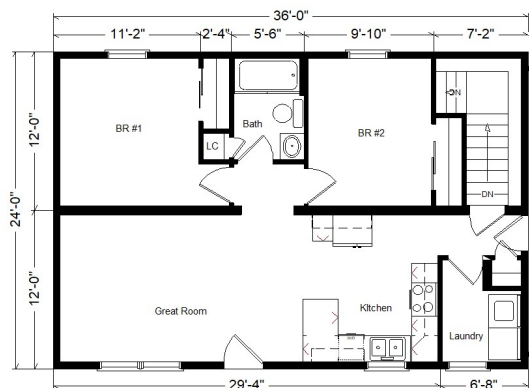

Model #11
36' Classic Ranch
 864 sq. ft.

Design Homes, Inc.

Prairie du Chien, WI
 (#10706-7-6)

Base Price:	\$66,490.00
This Home Displays The Following Options:	
Window Lineals	354.00
Wire for Elec. Range	100.00
Java Bean Trim and Door Stain	500.00
Extra Window	220.00
Laundry Area Hook-ups	428.00
Total With Options Shown:	\$68,092.00

Price Includes:
 Delivery in Zone 1,
 Crane Work, All
 Blueprints, R55
 Ceilings, R20
 Exterior Walls,
 Kohler Plumbing,
 Pella Windows, 200
 Amp Service, All
 Applicable Tax and
 Much More!!

ZONE 1

NOTE...Heating Systems are optional
 on all Design Home's Rustic and
 Classic Series in Zone 1

MN #BC146710

July 2018

**Reverse Plan
 W/Optional
 Garage**

Color Information
 Granite Gray Siding, White Trim, Moire Black Shingles, White Lineals, SS Sink, Black Rangehood, Java Bean Oak Trim & Doors, White Bath, Flint Carpet, 91160 Vinyls, White Pella Sgl-hung Windows, White Ice Granite Countertop