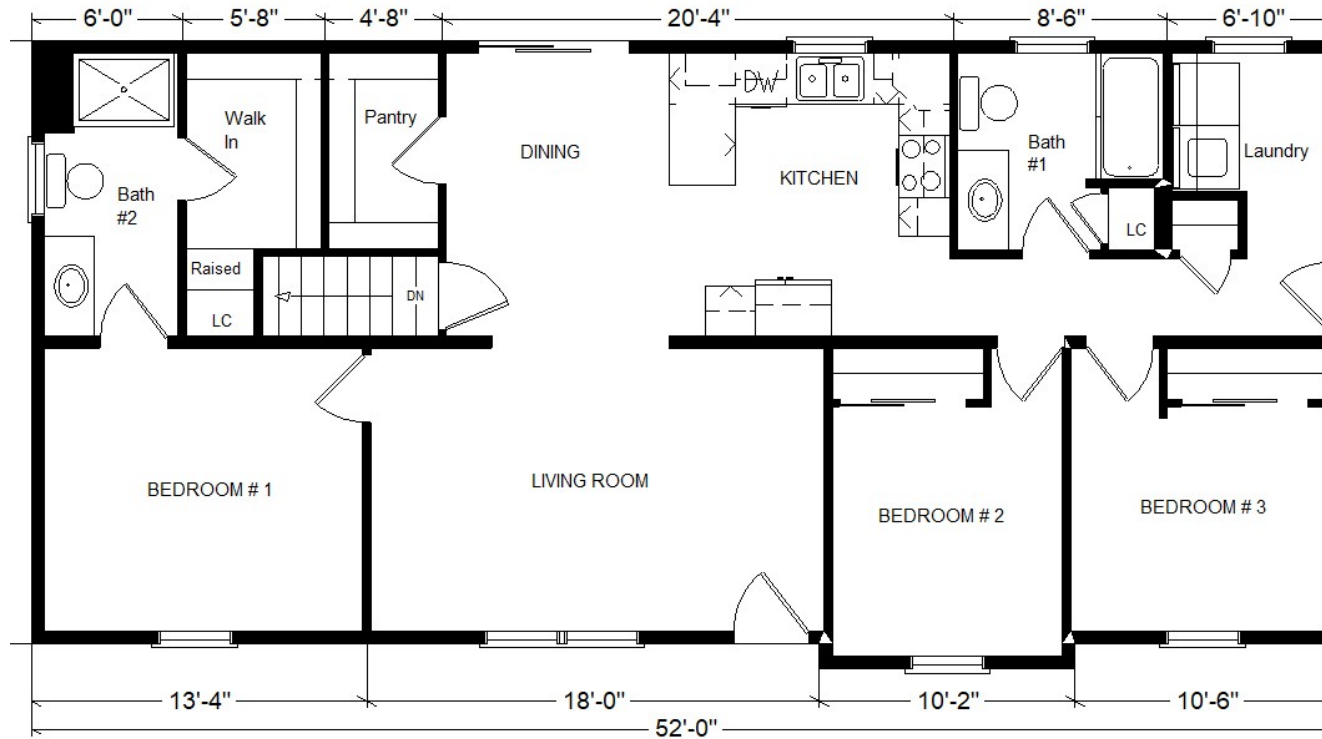

Model #12
52' Classic Ranch
 1,248 sq. ft.

Design Homes, Inc.
 Prairie du Chien, WI
 (#10716-8-6)

Base Price:	\$91,321.00
This Home Displays The Following Options:	
Medium Gable	1,456.00
Extra Roof Detail	225.00
1' Bump-out Room	859.00
Window Lineals	531.00
Visions Vinyl Patio Door (upcharge)	535.00
3 Extra Windows	729.00
Wire for Elec. Range	100.00
Extra 3/4 Bath	2,450.00
Vanity Top Drawers (x2)	140.00
Rubbed Bronze Bath Package	795.00
Sinclair Birch Cabinets	1,272.00
Custom Cabinets	430.00
Swan Quartz Sink	307.00
Kohler Pull-down Faucet (K560)	235.00
Laundry Area Hook-ups	428.00

Total With Options Shown: \$101,813.00

MN #BC146710

Feb. 2019

**Reverse Plan
 W/Future
 Garage**

Color Information
 Savannah Wicker Siding, White Trim, Weatherwood Shingles, White Lineals, Nero Quartz Sink, Black Rangehood, Pecan Oak Trim & Doors, White Baths, #259 Vanity Tops, Bark Carpet, #47 Vinyl Plank, #91135 Vinyl in Bath #2, White Visions Sgl-hung Windows, Jamocha Granite Countertop