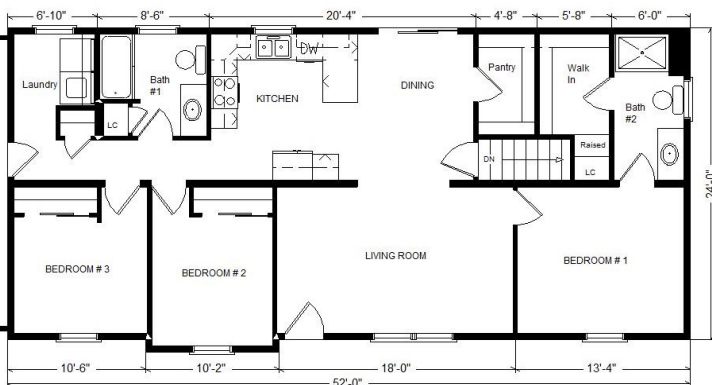

Design Homes, Inc.

Prairie du Chien, WI
 (#10716-8-6)

Model #12 Classic Ranch 24x52 Ranch 1,248 sq. ft.

Base Price:	\$86,498.00
This Home Displays The Following Options:	
Large Gable	1,456.00
Extra Roof Detail	225.00
1' Bump-out Room	859.00
Window Lineals	531.00
Visions Vinyl Patio Door (upcharge)	535.00
3 Extra Windows	729.00
Wire for Elec. Range	100.00
Extra 3/4 Bath	2,450.00
Vanity Top Drawers (x2)	140.00
Rubbed Bronze Bath Package	795.00
Sinclair Birch Cabinets	1,272.00
Custom Cabinets	430.00
Swan Quartz Sink	307.00
Kohler Pull-down Faucet (K560)	235.00
Laundry Area Hook-ups	428.00

Total With Options Shown: \$96,990.00

**Reverse Plan
 W/Optional
 Garage**

NOTE...Heating Systems are optional on all Design Home's Rustic and Classic Series in Zone 1

Color Information
 Savannah Wicker Siding, White Trim, Weatherwood Shingles, White Lineals, Nero Quartz Sink, Black Rangehood, Pecan Oak Trim & Doors, White Baths, #259 Vanity Tops, Bark Carpet, #47 Vinyl Plank, #91135 Vinyl in Bath #2, White Visions Sgl-hung Windows, Jamocha Granite Countertop

Price Includes:
 Delivery in Zone 1,
 Crane Work, All
 Blueprints, R55
 Ceilings, R20
 Exterior Walls,
 Kohler Plumbing,
 Pella Windows, 200
 Amp Service, All
 Applicable Tax and
 Much More!!

ZONE 1

MN #BC146710