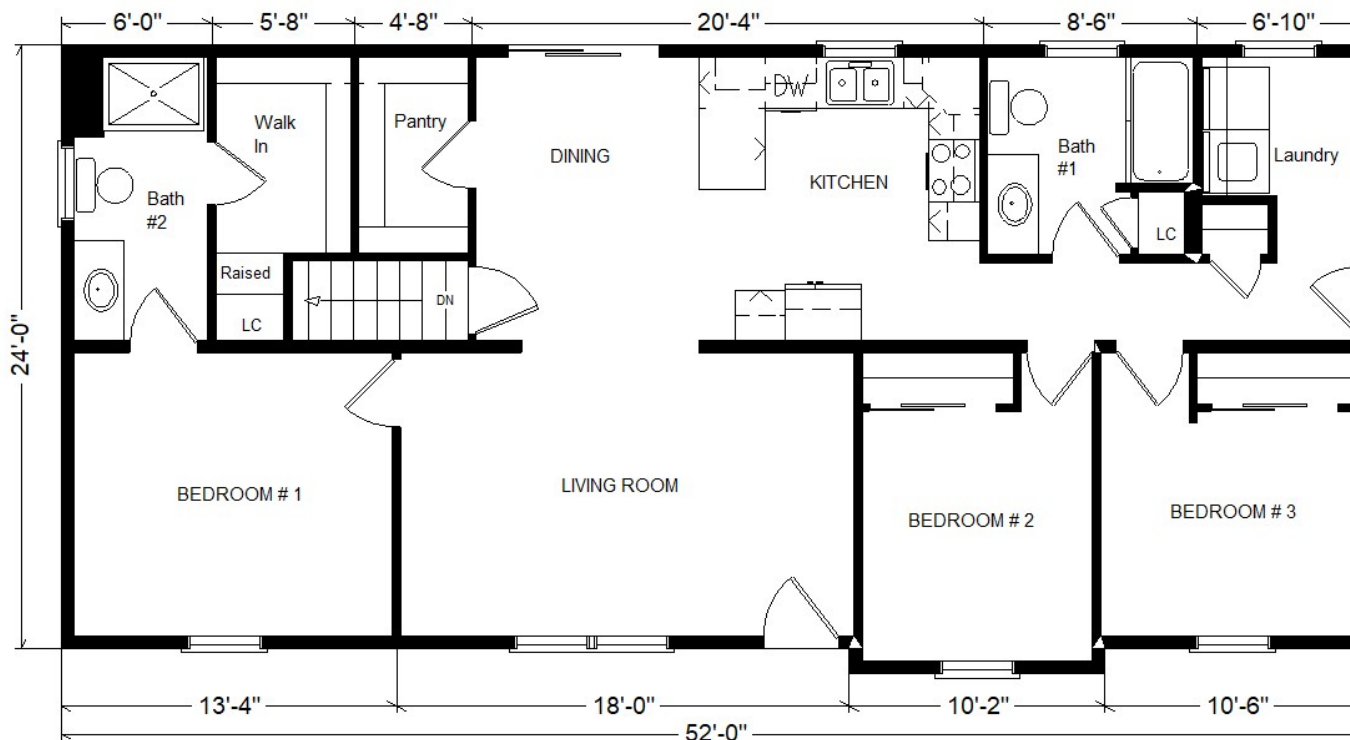

Design Homes, Inc.

Prairie du Chien, WI
 (#10716-8-6)

Model #12 Classic Ranch 24x52 Ranch 1,248 sq. ft.

Base Price:	\$86,498.00
This Home Displays The Following Options:	
Large Gable	1,456.00
Extra Roof Detail	225.00
1' Bump-out Room	859.00
Window Lineals	531.00
Visions Vinyl Patio Door (upcharge)	535.00
3 Extra Windows	729.00
Wire for Elec. Range	100.00
Extra 3/4 Bath	2,450.00
Vanity Top Drawers (x2)	140.00
Rubbed Bronze Bath Package	795.00
Sinclair Birch Cabinets	1,272.00
Custom Cabinets	430.00
Swan Quartz Sink	307.00
Kohler Pull-down Faucet (K560)	235.00
Laundry Area Hook-ups	428.00

Total With Options Shown: \$96,990.00

**Reverse Plan
 W/Optional
 Garage**

NOTE...Heating Systems are optional on all Design Home's Rustic and Classic Series in Zone 1

Color Information
 Savannah Wicker Siding, White Trim, Weatherwood Shingles, White Lineals, Nero Quartz Sink, Black Rangehood, Pecan Oak Trim & Doors, White Baths, #259 Vanity Tops, Bark Carpet, #47 Vinyl Plank, #91135 Vinyl in Bath #2, White Visions Sgl-hung Windows, Jamocha Granite Countertop

Price Includes:
 Delivery in Zone 1,
 Crane Work, All
 Blueprints, R55
 Ceilings, R20
 Exterior Walls,
 Kohler Plumbing,
 Pella Windows, 200
 Amp Service, All
 Applicable Tax and
 Much More!!

ZONE 1

MN #BC146710