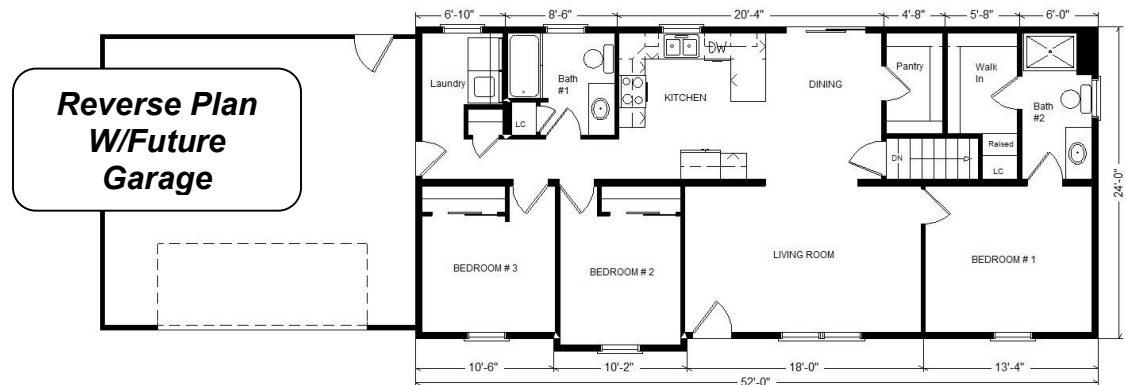

Model #12
52' Classic Ranch
 1,248 sq. ft.

Design Homes, Inc.
 Prairie du Chien, WI
 (#10716-8-6)

Base Price:	\$91,321.00
This Home Displays The Following Options:	
Medium Gable	1,456.00
Extra Roof Detail	225.00
1' Bump-out Room	859.00
Window Lineals	531.00
Visions Vinyl Patio Door (upcharge)	535.00
3 Extra Windows	729.00
Wire for Elec. Range	100.00
Extra 3/4 Bath	2,450.00
Vanity Top Drawers (x2)	140.00
Rubbed Bronze Bath Package	795.00
Sinclair Birch Cabinets	1,272.00
Custom Cabinets	430.00
Swan Quartz Sink	307.00
Kohler Pull-down Faucet (K560)	235.00
Laundry Area Hook-ups	428.00

Total With Options Shown: \$101,813.00

MN #BC146710

Feb. 2019

**Reverse Plan
 W/Future
 Garage**

Color Information
 Savannah Wicker Siding, White Trim, Weatherwood Shingles, White Lineals, Nero Quartz Sink, Black Rangehood, Pecan Oak Trim & Doors, White Baths, #259 Vanity Tops, Bark Carpet, #47 Vinyl Plank, #91135 Vinyl in Bath #2, White Visions Sgl-hung Windows, Jamocha Granite Countertop