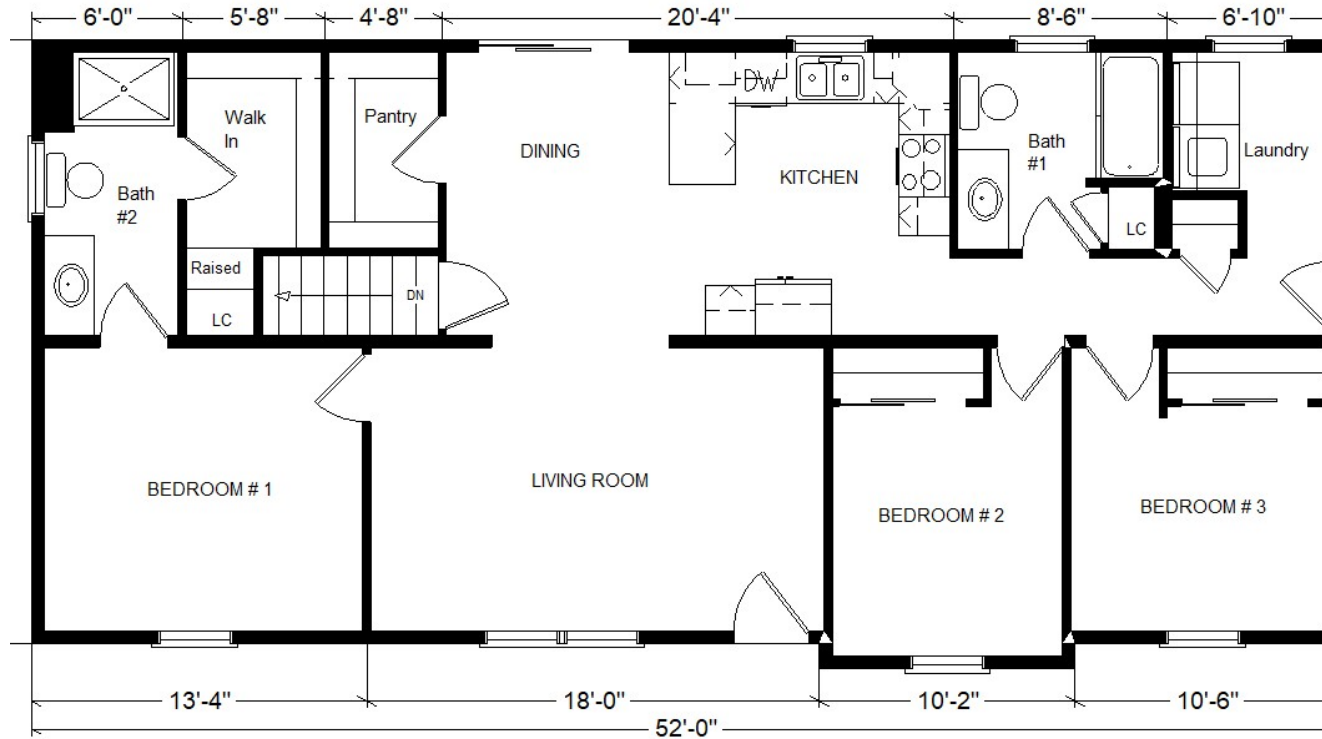

Model #12
52' Classic Ranch
 1,248 sq. ft.

Design Homes, Inc.

Prairie du Chien, WI
 (#10716-8-6)

Base Price:	\$88,661.00
This Home Displays The Following Options:	
Medium Gable	1,456.00
Extra Roof Detail	225.00
1' Bump-out Room	859.00
Window Lineals	531.00
Visions Vinyl Patio Door (upcharge)	535.00
3 Extra Windows	729.00
Wire for Elec. Range	100.00
Extra 3/4 Bath	2,450.00
Vanity Top Drawers (x2)	140.00
Rubbed Bronze Bath Package	795.00
Sinclair Birch Cabinets	1,272.00
Custom Cabinets	430.00
Swan Quartz Sink	307.00
Kohler Pull-down Faucet (K560)	235.00
Laundry Area Hook-ups	428.00

Total With Options Shown: \$99,153.00

NOTE...Heating Systems are optional on all Design Home's Rustic and Classic Series in Zone 1

Color Information
 Savannah Wicker Siding, White Trim, Weatherwood Shingles, White Lineals, Nero Quartz Sink, Black Rangehood, Pecan Oak Trim & Doors, White Baths, #259 Vanity Tops, Bark Carpet, #47 Vinyl Plank, #91135 Vinyl in Bath #2, White Visions Sgl-hung Windows, Jamocha Granite Countertop

Price Includes:
 Delivery in Zone 1, Crane Work, All Blueprints, R55 Ceilings, R20 Exterior Walls, Kohler Plumbing, Pella Windows, 200 Amp Service, All Applicable Tax and Much More!!

ZONE 1

MN #BC146710