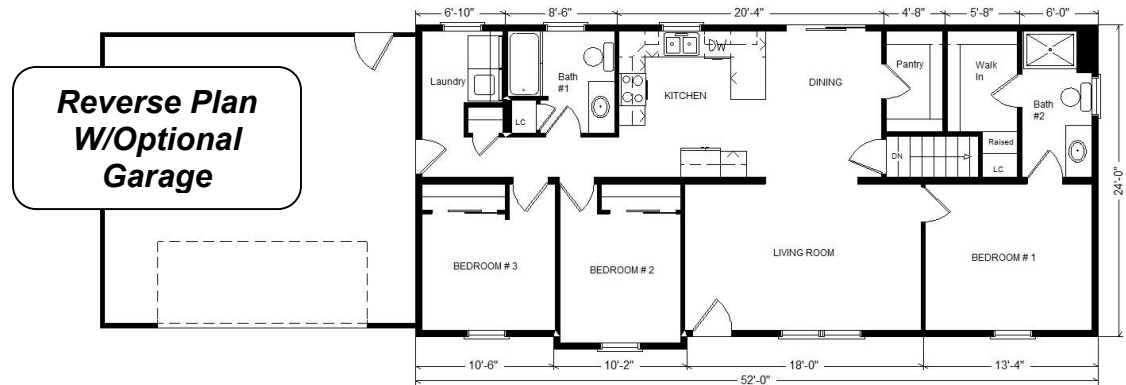

Model #12
52' Classic Ranch
 1,248 sq. ft.

Design Homes, Inc.

Prairie du Chien, WI
 (#10716-8-6)

Base Price:	\$88,661.00
This Home Displays The Following Options:	
Medium Gable	1,456.00
Extra Roof Detail	225.00
1' Bump-out Room	859.00
Window Lineals	531.00
Visions Vinyl Patio Door (upcharge)	535.00
3 Extra Windows	729.00
Wire for Elec. Range	100.00
Extra 3/4 Bath	2,450.00
Vanity Top Drawers (x2)	140.00
Rubbed Bronze Bath Package	795.00
Sinclair Birch Cabinets	1,272.00
Custom Cabinets	430.00
Swan Quartz Sink	307.00
Kohler Pull-down Faucet (K560)	235.00
Laundry Area Hook-ups	428.00

Total With Options Shown: \$99,153.00

NOTE...Heating Systems are optional on all Design Home's Rustic and Classic Series in Zone 1

Color Information
 Savannah Wicker Siding, White Trim, Weatherwood Shingles, White Lineals, Nero Quartz Sink, Black Rangehood, Pecan Oak Trim & Doors, White Baths, #259 Vanity Tops, Bark Carpet, #47 Vinyl Plank, #91135 Vinyl in Bath #2, White Visions Sgl-hung Windows, Jamocha Granite Countertop