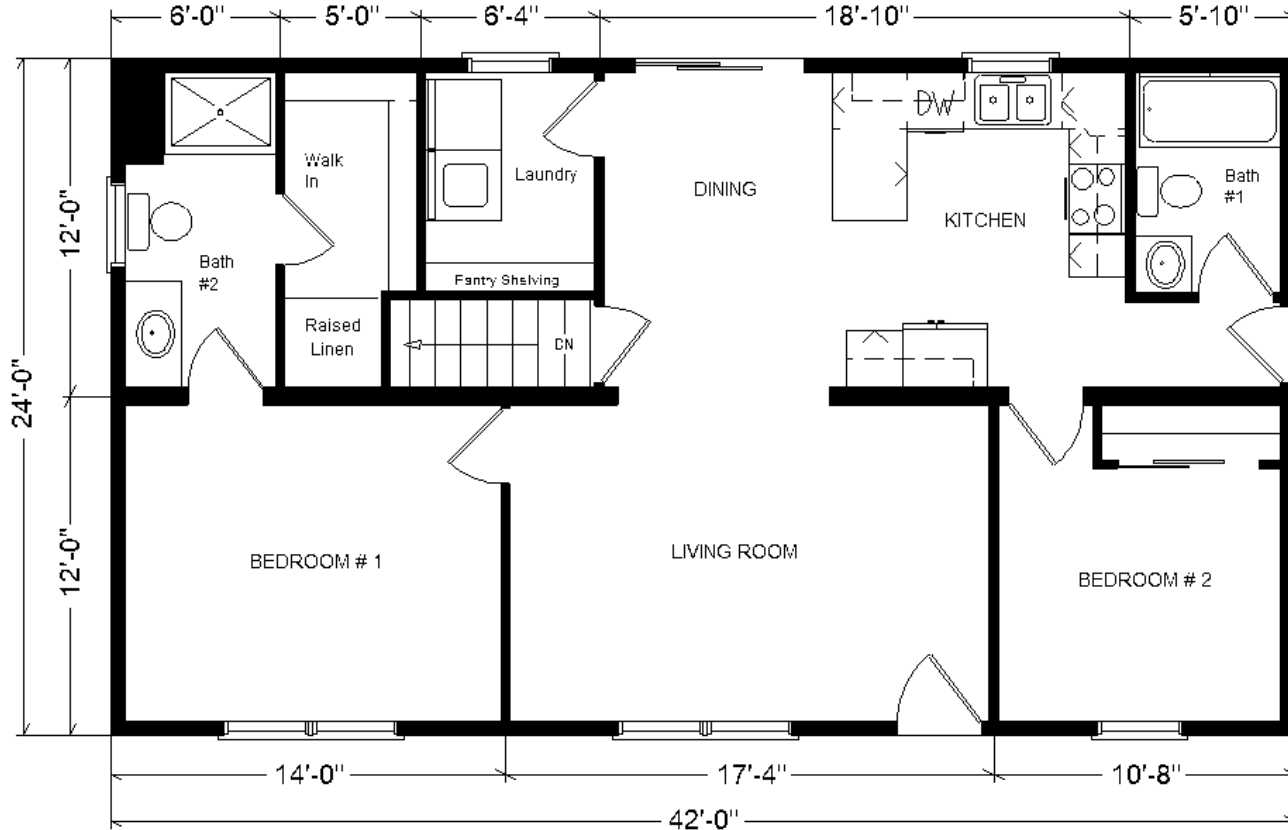

Model #15
Classic Ranch
 24x42 Ranch 1,008 sq. ft.

Design Homes, Inc.

Prairie du Chien, WI
 (#10707-7-6)

Base Price:	\$72,980.00
This Home Displays The Following Options:	
Large Gable	1,456.00
Window Lineals	472.00
Pella Vinyl Patio Door (upcharge)	515.00
2 Extra Pella Windows	440.00
Wire for Elec. Range	100.00
Extra 3/4 Bath	2,450.00
Custom Cabinets	335.00
Laundry Area Hook-ups	428.00

Total With Options Shown: \$79,176.00

ZONE 1

NOTE...Heating Systems are optional on all Design Home's Rustic and Basic Series in Zone 1

Price Includes:
 Delivery in Zone 1,
 Crane Work, All
 Blueprints, R55
 Ceilings, R20
 Exterior Walls,
 Kohler Plumbing,
 Pella Windows, 200
 Amp Service, All
 Applicable Tax and
 Much More!!

MN #BC146710

Feb 2018

**Reverse Plan
 W/Optional
 Garage**

Color Information
 Natural Clay Siding, White Trim, Weatherwood Shingles, White Lineals, SS Sink and Rangehood, Saddle Oak Trim & Doors, White Baths, Bark Carpet, 91180 Vinyls, White Pella Sgl-hung Windows, Star Dune Countertop