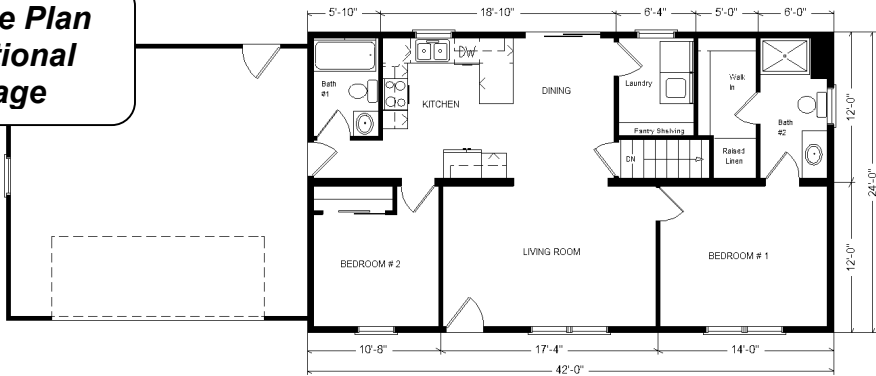

Model #15
Classic Ranch
 24x42 Ranch 1,008 sq. ft.

Design Homes, Inc.

Prairie du Chien, WI
 (#10707-7-6)

Base Price:	\$72,980.00
This Home Displays The Following Options:	
Large Gable	1,456.00
Window Lineals	472.00
Pella Vinyl Patio Door (upcharge)	515.00
2 Extra Pella Windows	440.00
Wire for Elec. Range	100.00
Extra 3/4 Bath	2,450.00
Custom Cabinets	335.00
Laundry Area Hook-ups	428.00

Total With Options Shown: \$79,176.00

ZONE 1

NOTE...Heating Systems are optional on all Design Home's Rustic and Basic Series in Zone 1

Price Includes:
 Delivery in Zone 1,
 Crane Work, All
 Blueprints, R55
 Ceilings, R20
 Exterior Walls,
 Kohler Plumbing,
 Pella Windows, 200
 Amp Service, All
 Applicable Tax and
 Much More!!

MN #BC146710

Feb 2018

**Reverse Plan
 W/Optional
 Garage**

Color Information
 Natural Clay Siding, White Trim, Weatherwood Shingles, White Lineals, SS Sink and Rangehood, Saddle Oak Trim & Doors, White Baths, Bark Carpet, 91180 Vinyls, White Pella Sgl-hung Windows, Star Dune Countertop