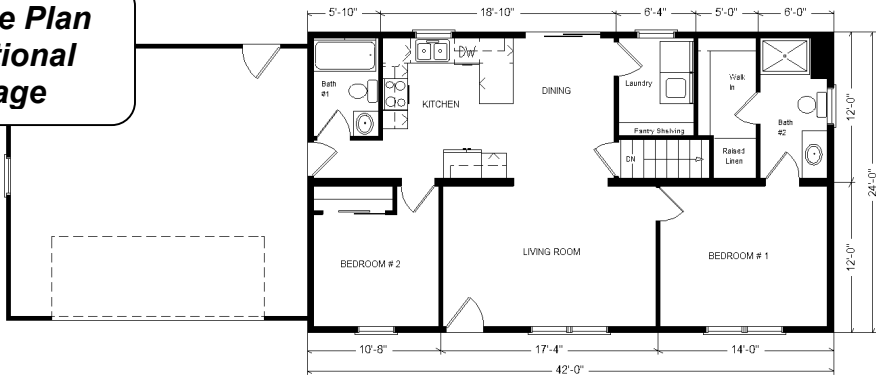

Model #15
42' Classic Ranch
 1,008 sq. ft.

Design Homes, Inc.

Prairie du Chien, WI
 (#10707-7-6)

Base Price:	\$74,804.00
This Home Displays The Following Options:	
Large Gable	1,995.00
Window Lineals	472.00
Pella Vinyl Patio Door (upcharge)	515.00
2 Extra Pella Windows	440.00
Wire for Elec. Range	100.00
Extra 3/4 Bath	2,450.00
Custom Cabinets	335.00
Laundry Area Hook-ups	428.00

Total With Options Shown: \$81,539.00

ZONE 1

NOTE...Heating Systems are optional on all Design Home's Rustic and Classic Series in Zone 1

Price Includes:
 Delivery in Zone 1,
 Crane Work, All
 Blueprints, R55
 Ceilings, R20
 Exterior Walls,
 Kohler Plumbing,
 Pella Windows, 200
 Amp Service, All
 Applicable Tax and
 Much More!!

MN #BC146710

July 2018

**Reverse Plan
 W/Optional
 Garage**

Color Information
 Natural Clay Siding, White Trim, Weatherwood Shingles, White Lineals, SS Sink and Rangehood, Saddle Oak Trim & Doors, White Baths, Bark Carpet, 91180 Vinyls, White Pella Sgl-hung Windows, Star Dune Countertop