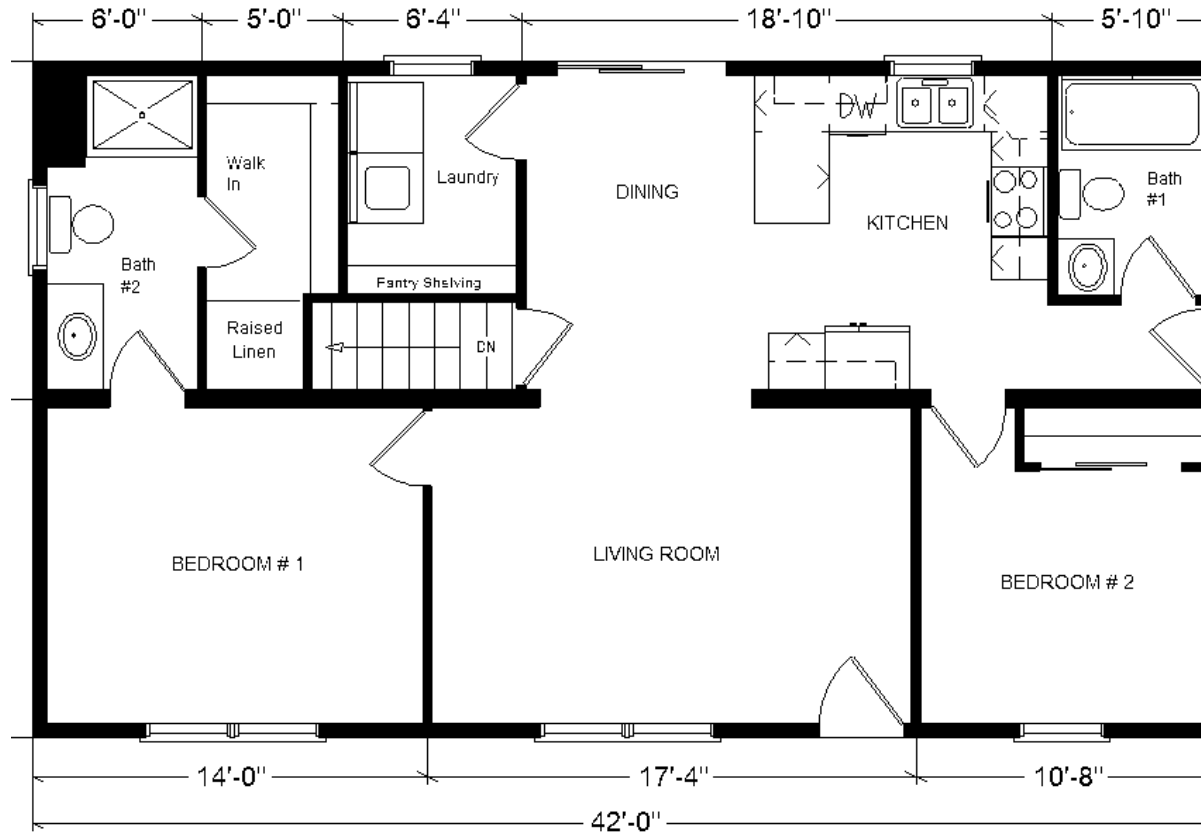

Model #15
42' Classic Ranch
 1,008 sq. ft.

Design Homes, Inc.

Prairie du Chien, WI
 (#10707-7-6)

Base Price:	\$74,804.00
This Home Displays The Following Options:	
Large Gable	1,995.00
Window Lineals	472.00
Pella Vinyl Patio Door (upcharge)	515.00
2 Extra Pella Windows	440.00
Wire for Elec. Range	100.00
Extra 3/4 Bath	2,450.00
Custom Cabinets	335.00
Laundry Area Hook-ups	428.00

Total With Options Shown: \$81,539.00

ZONE 1

NOTE...Heating Systems are optional on all Design Home's Rustic and Classic Series in Zone 1

Price Includes:
 Delivery in Zone 1,
 Crane Work, All
 Blueprints, R55
 Ceilings, R20
 Exterior Walls,
 Kohler Plumbing,
 Pella Windows, 200
 Amp Service, All
 Applicable Tax and
 Much More!!

MN #BC146710

July 2018

**Reverse Plan
 W/Optional
 Garage**

Color Information
 Natural Clay Siding, White Trim, Weatherwood Shingles, White Lineals, SS Sink and Rangehood, Saddle Oak Trim & Doors, White Baths, Bark Carpet, 91180 Vinyls, White Pella Sgl-hung Windows, Star Dune Countertop