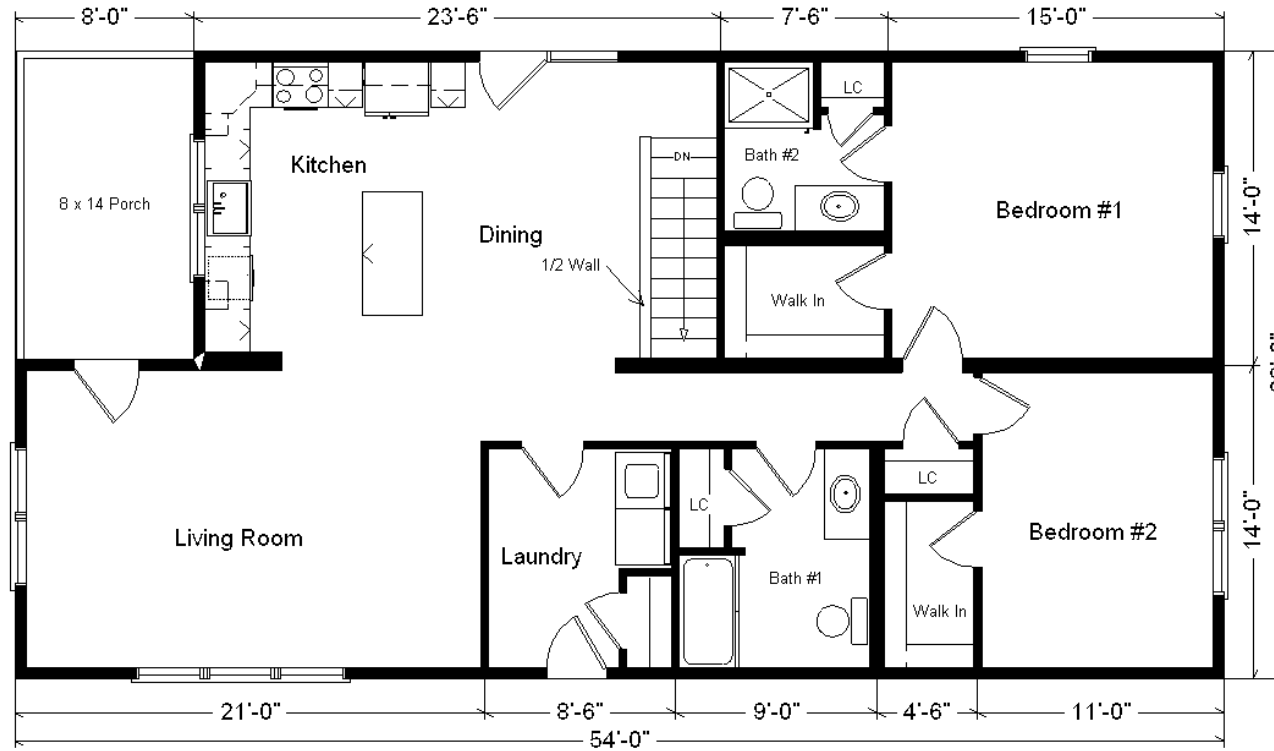

# Model #16

28x50 Ranch 1,400 sq. ft.  
w/8' x 14' Optional Porch

# Design Homes, Inc.

Prairie du Chien, WI  
(#10609 -7-6)

<b>Base Price:</b>	<b>\$109,311.00</b>
<b>This Home Displays The Following Options:</b>	
8' x 14' Porch	6,524.00
5/12 Roof Slope	2,268.00
Premium Color Vinyl Siding	440.00
LP Siding on Porch Walls	722.00
WeatherShield Dbl-hung Windows	5,458.00
Window and Door Lineals	893.00
Vaulted Ceilings (LR, DR, Kit, Laundry)	1,566.00
3 Panel Oak Doors	2,354.00
Wood Laminate in LR and Hallway	1,568.00
Wire for Electric Range	100.00
Paddle Fan/Light (LR)	204.00
Track Lighting (Kit.)	75.00
Ayden Rustic Birch Cabinets.	3,605.00
APC Cabinet Option (Kitchen)	1,494.00
BLS Corner Cabinet	616.00
24" Super Pantry Cabinet (90")	1,481.00
Base Waste Basket Cabinet	214.00
Crown Molding (39')	624.00
Kohler Single-bowl Sink	334.00
Kohler Pull-down Faucet (K560-BZ)	235.00
Rubbed Bronze Bath Package	795.00
Extra 3/4 Bath	2,450.00
Vanity Drawer Base (x2)	140.00
Laundry Area Hook-ups	428.00
Whirlpool Dishwasher (WDF320)	574.00
Whirlpool Microwave (WMH310)	354.00
Suntube (x2)	1,120.00
Painted Exterior Doors	272.00
W-Shield 6' Fr. Swing Patio Door	2,576.00

**Total With Options Shown: \$148,795.00**

### Color Information

Spruce Siding w/Clay  
Corners, LP Canyon  
Siding on Porch, Clay  
Trim, Heatherblend  
Shingles, Clay Lineals,  
White Baths, #150  
Vanity Tops, Peat  
Carpet, 9510 Vinyl  
Floors, Cedar Chestnut  
Wood Laminate,  
WeatherShield Tan  
Dbl-hung Windows  
w/Pecan Interiors,  
Pecan Oak Trim and 3-  
Panel Doors, Black  
Dishwasher &  
Microwave, Jamocho  
Granite Countertop,  
Tan Exterior Doors,  
Saddle Composite  
Porch