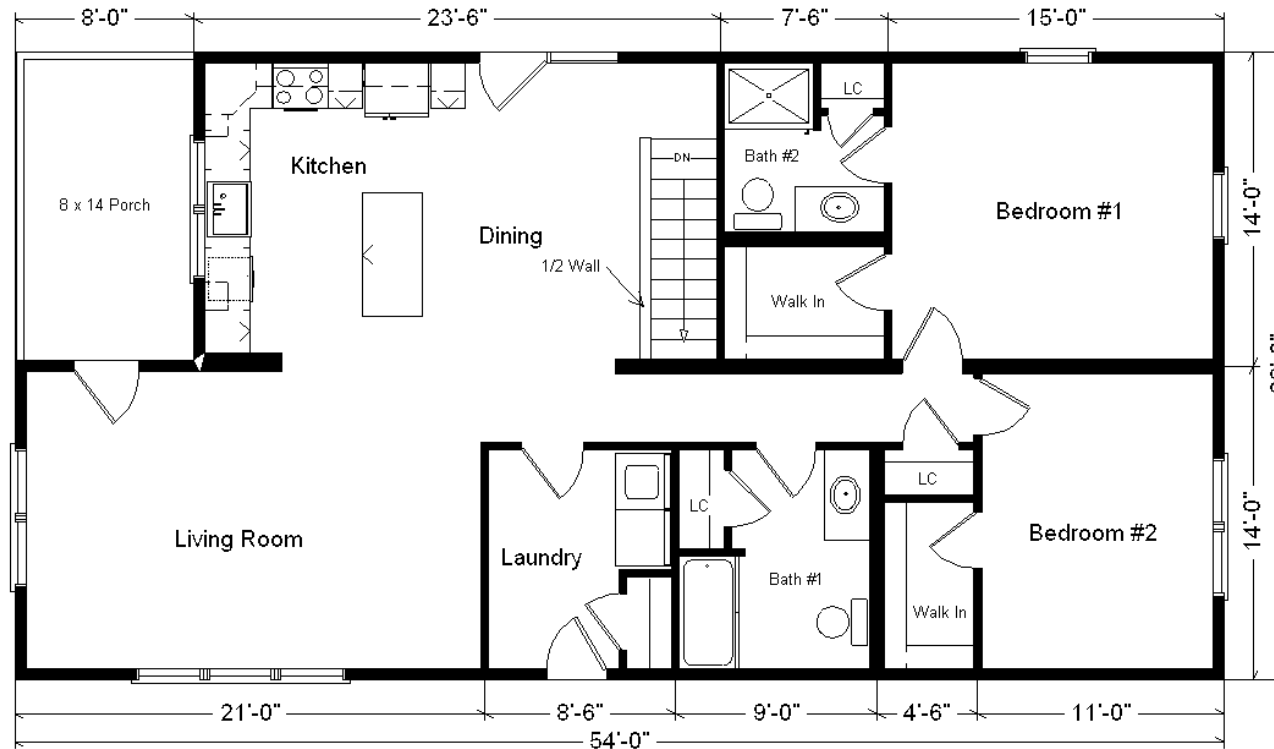

# Model #16

28x50 Ranch 1,400 sq. ft.  
w/8' x 14' Optional Porch

# Design Homes, Inc.

Prairie du Chien, WI  
(#10609 -7-6)

<b>Base Price:</b>	<b>\$102,543.00</b>
<b>This Home Displays The Following Options:</b>	
8' x 14' Porch	6,273.00
5/12 Roof Slope	2,160.00
Premium Color Vinyl Siding	426.00
LP Siding on Porch Walls	695.00
WeatherShield Dbl-hung Windows	5,214.00
Window and Door Lineals	695.00
Vaulted Ceilings (LR, DR, Kit, Laundry)	1,522.00
3 Panel Oak Doors	2,354.00
Wood Laminate in LR and Hallway	1,568.00
Wire for Electric Range	100.00
Paddle Fan/Light (LR)	204.00
Track Lighting (Kit.)	75.00
Ayden Rustic Birch Cabinets.	3,500.00
APC Cabinet Option (Kitchen)	1,450.00
BLS Corner Cabinet	570.00
24" Super Pantry Cabinet (90")	1,438.00
Base Waste Basket Cabinet	208.00
Crown Molding (39')	624.00
Kohler Single-bowl Sink	334.00
Kohler Pull-down Faucet (K560-BZ)	235.00
Rubbed Bronze Bath Package	795.00
Extra 3/4 Bath	2,450.00
Vanity Drawer Base (x2)	140.00
Laundry Area Hook-ups	428.00
Whirlpool Dishwasher (WDF320)	574.00
Whirlpool Microwave (WMH310)	354.00
Suntube (x2)	1,120.00
Painted Exterior Doors	272.00
W-Shield 6' Fr. Swing Patio Door	2,501.00

**Total With Options Shown: \$140,822.00**

### Color Information

Spruce Siding w/Clay Corners, LP Canyon Siding on Porch, Clay Trim, Heatherblend Shingles, Clay Lineals, White Baths, #150 Vanity Tops, Peat Carpet, 9510 Vinyl Floors, Cedar Chestnut Wood Laminate, WeatherShield Tan Dbl-hung Windows w/Pecan Interiors, Pecan Oak Trim and 3-Panel Doors, Black Dishwasher & Microwave, Jamocho Granite Countertop, Tan Exterior Doors, Saddle Composite Porch