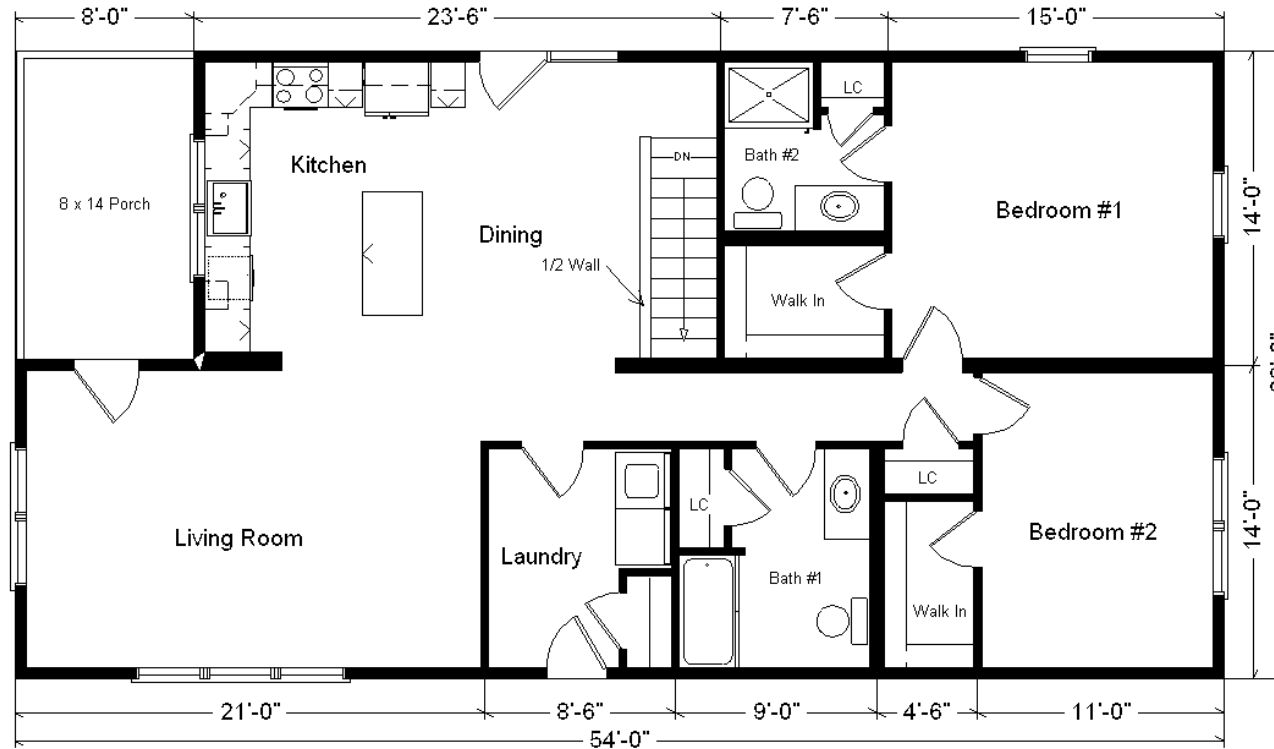

Model #17

28x50 Ranch 1,400 sq. ft.
w/8' x 14' Optional Porch

Design Homes, Inc.

Prairie du Chien, WI
(#10609 -7-6)

Base Price:	\$109,311.00
This Home Displays The Following Options:	
8' x 14' Porch	6,524.00
5/12 Roof Slope	2,268.00
Premium Color Vinyl Siding	497.00
LP Siding on Porch Walls	762.00
WeatherShield Dbl-hung Windows	5,458.00
Window and Door Lineals	893.00
Vaulted Ceilings (LR, DR, Kit, Laundry)	1,566.00
3 Panel Oak Doors	2,354.00
Wood Laminate in LR and Hallway	1,568.00
Wire for Electric Range	100.00
Paddle Fan/Light (LR)	204.00
Track Lighting (Kit.)	75.00
Ayden Rustic Birch Cabinets.	3,605.00
APC Cabinet Option (Kitchen)	1,494.00
BLS Corner Cabinet	616.00
24" Super Pantry Cabinet (90")	1,481.00
Base Waste Basket Cabinet	214.00
Ceramic Tile Backsplash	350.00
Crown Molding (39')	624.00
Kohler Single-bowl Sink	334.00
Kohler Pull-down Faucet (K560-BZ)	235.00
Rubbed Bronze Bath Package	795.00
Extra 3/4 Bath	2,450.00
Vanity Drawer Base (x2)	140.00
Laundry Area Hook-ups	428.00
Whirlpool Dishwasher (WDF320)	574.00
Whirlpool Microwave (WMH310)	354.00
Suntube (x2)	1,120.00
Painted Exterior Doors	272.00
W-Shield 6' Fr. Swing Patio Door	2,576.00
Total With Options Shown:	\$149,242.00

Color Information

Spruce Siding w/Clay Corners, LP Canyon Siding on Porch, Clay Trim, Heatherblend Shingles, Clay Lineals, White Baths, #150 Vanity Tops, Peat Carpet, 9510 Vinyl Floors, Cedar Chestnut Wood Laminate, WeatherShield Tan Dbl-hung Windows w/Pecan Interiors, Pecan Oak Trim and 3-Panel Doors, Black Dishwasher & Microwave, Jamocho Granite Countertop, Tan Exterior Doors, Saddle Composite Porch