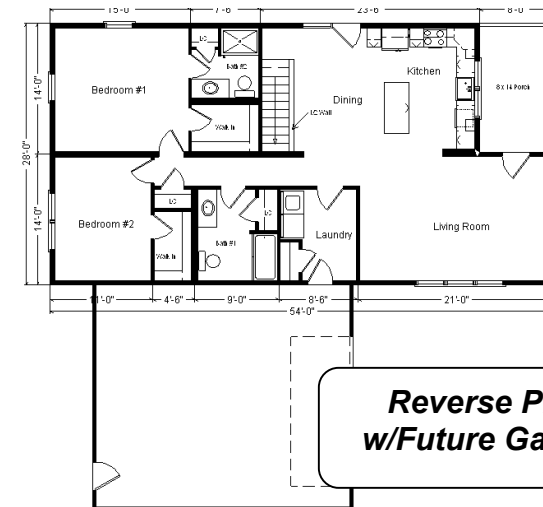

Reverse Plan w/Future Garage

Feb. 2019

MN #BC146710