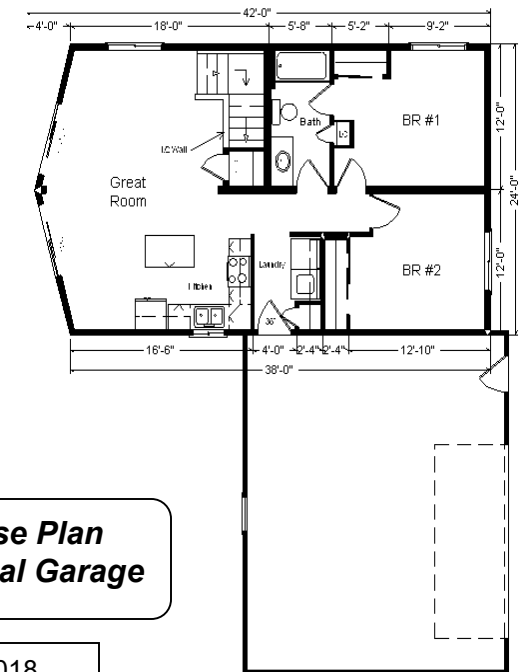

**Reverse Plan
w/Optional Garage**

Feb 2018