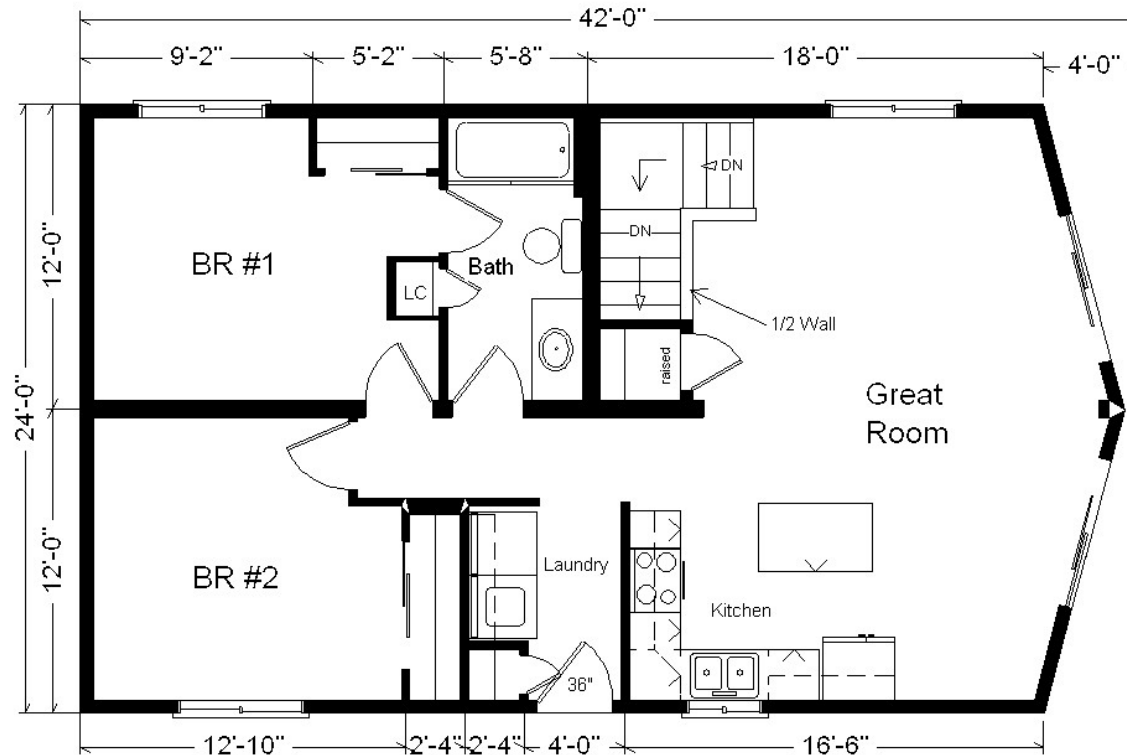

Base Price:	$72,980.00
This Home Displays The Following Options:	
LP Siding (Mahogany)	5,121.00
Steel Roofing	2,562.00
Carpet Upgrade (Go Softly)	959.00
Benton UMBER Birch Cabinets	2,858.00
Java Bean Oak Trim and Doors	500.00
Par.Truss/R49/Vaulted Great Room	1,883.00
Wire for Electric Range	100.00
Laundry Area w/BB Cabinets	985.00
Kohler Pull-down Faucet	215.00
6' Trapezoid Windows (x2)	1,154.00
6' Visions Patio Doors (x2)	1,784.00
Painted Exterior Door (1 side)	136.00
2nd Exterior Door Credit	-365.00

Total With Options Shown: $90,872.00

ZONE 1

Price Includes:
Delivery in Zone 1,
Crane Work, All
Blueprints, R55
Ceilings, R20
Exterior Walls, REAL
Plywood Floors,
Kohler Plumbing,
Pella Windows, 200
Amp Service, All
Applicable Tax and
Much More!!

NOTE...Heating Systems are optional
on all Design Home's Rustic and Basic
Series in Zone 1

MN #BC146710

Color Information
LP Mahogany Siding, Clay
Trim, Burnished SlateSteel
Roofing, Bisque Bath,
Parchment Vanity, Twig
Carpet, SS Sink, 91181
Vinyl, Visions Tan Slide-by
Vinyl Windows, Java Bean
Oak Trim and Doors, SS
Rangehood, Jamocha
Granite Countertop, Tan
Exterior Door