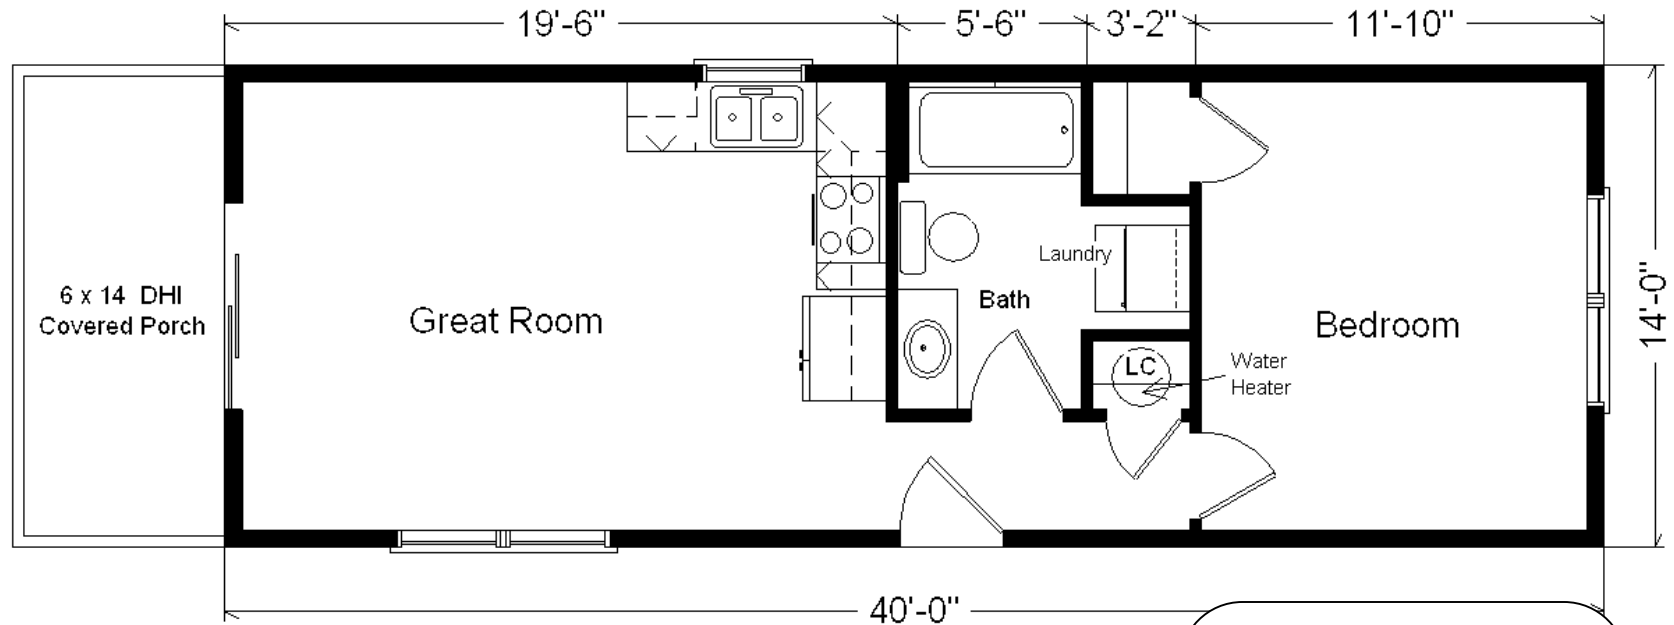

Model #3

14 x 40 CABIN
w/Optional 6' Porch
560 sq. ft.

Design Homes, Inc.

Prairie du Chien, WI

(#10273 -4-6)

Zone 1

Buy Display Model For:
\$54,665.00
(Discounted 5,406 !)

Base Price:	\$43,198.00
This Cabin Displays The Following Options:	
6' Porch	3,925.00
Vaulted Ceilings (Great Room)	587.00
Upgrade Carpet (Atwood)	178.00
LP Smartside (Chestnut)	4,536.00
Crown Molding	256.00
Hi-Def Kitchen Countertops	146.00
Pull-out Kit. Faucet (K15160-BN)	195.00
Laundry Hook-ups	428.00
Bath Fan w/Heat	47.00
Vanity Drawer Base	132.00
Brushed Nickel Package	495.00
Paddle Fan\Light (x3)	449.00
WeatherShield Windows	2,345.00
WeatherShield Fr. Patio Door	2,688.00
Painted Exterior Door (1 side)	136.00
50 Gal El. Water Heater	685.00
Exterior Door Credit	-355.00

Total With Options Shown: \$60,071.00

Reverse Plan

Price Includes: Delivery in Zone 1, Crane Work, All Blueprints, R55 Ceilings, R20 Exterior Walls, REAL Plywood Floors, Kohler Plumbing, Pella Windows, 200 Amp Service, All Applicable Tax and Much More!!