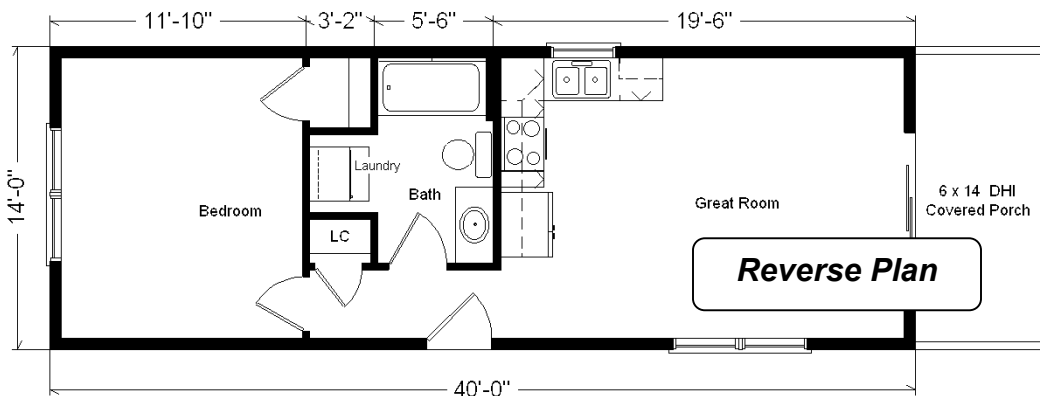

Model #3
40' CABIN
w/Optional 6' Porch
560 sq. ft.

Design Homes, Inc.

Prairie du Chien, WI
 (#10273 -4-6)

Zone 1

Display Home is Sold

Base Price:	\$44,277.00
This Cabin Displays The Following Options:	
6' Porch	3,925.00
Vaulted Ceilings (Great Room)	587.00
Upgrade Carpet (Atwood)	178.00
LP Smartside (Chestnut)	4,536.00
Crown Molding	256.00
Hi-Def Kitchen Countertops	146.00
Pull-out Kit. Faucet (K15160-BN)	195.00
Laundry Hook-ups	428.00
Bath Fan w/Heat	47.00
Vanity Drawer Base	132.00
Brushed Nickel Package	495.00
Paddle Fan\Light (x3)	449.00
WeatherShield Windows	2,345.00
WeatherShield Fr. Patio Door	2,688.00
Painted Exterior Door (1 side)	136.00
50 Gal El. Water Heater	685.00
Exterior Door Credit	-355.00
Total With Options Shown:	\$61,150.00

Reverse Plan

Price Includes: Delivery in Zone 1, Crane Work, All Blueprints, R55 Ceilings, R20 Exterior Walls, 2x10 Floor Joists, Kohler Plumbing, Pella Windows, 200 Amp Service, All Applicable Tax and Much More!!