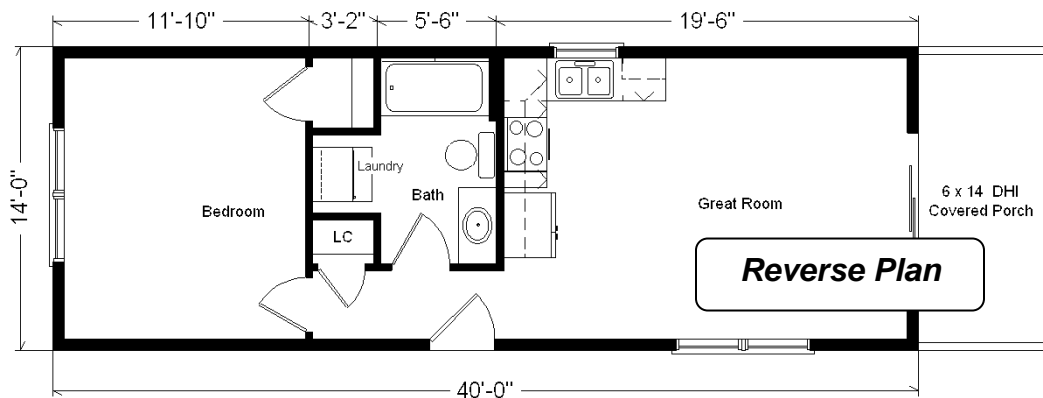

Model #3

14 x 40 CABIN
w/Optional 6' Porch
560 sq. ft.

Design Homes, Inc.

Prairie du Chien, WI

(#10273 -4-6)

Zone 1

Buy Display Model For:
\$53,198.00
(discounted 4,004.00!)

Base Price:	\$41,536.00
This Cabin Displays The Following Options:	
6' Porch	3,774.00
Vaulted Ceilings (Great Room)	571.00
Upgrade Carpet (Atwood)	178.00
LP Smartside (Chestnut)	4,370.00
Crown Molding	256.00
Hi-Def Kitchen Countertops	146.00
Pull-out Kit. Faucet (K15160-BN)	195.00
Laundry Hook-ups	428.00
Bath Fan w/Heat	47.00
Vanity Drawer Base	132.00
Brushed Nickel Package	495.00
Paddle Fan\Light (x3)	449.00
WeatherShield Windows	2,234.00
WeatherShield Fr. Patio Door	2,610.00
Painted Exterior Door (1 side)	136.00
Exterior Door Credit	-355.00

Total With Options Shown: \$57,202.00

Price Includes: Delivery in Zone 1, Crane Work, All Blueprints, R55 Ceilings, R20 Exterior Walls, REAL Plywood Floors, Kohler Plumbing, Pella Windows, 200 Amp Service, All Applicable Tax and Much More!!