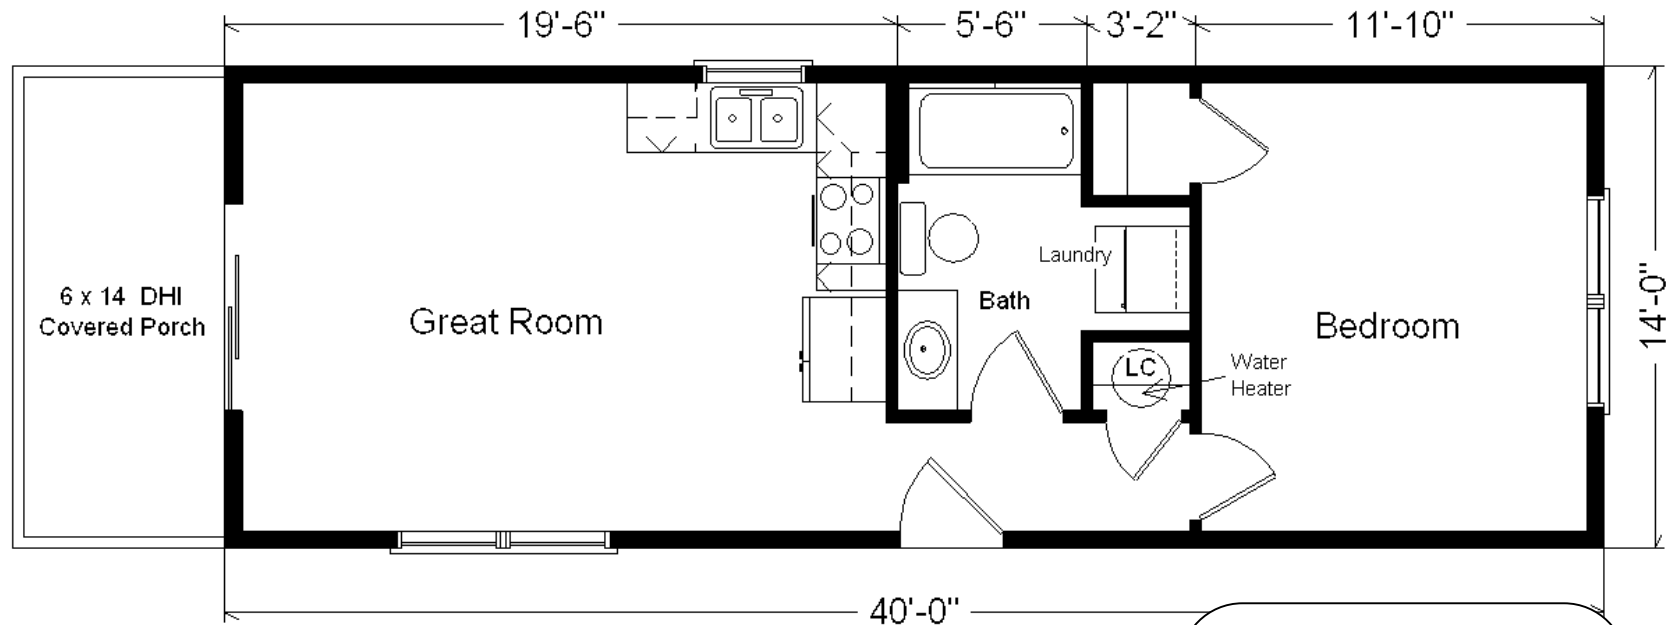

Model #3
40' CABIN
w/Optional 6' Porch
560 sq. ft.

Design Homes, Inc.

Prairie du Chien, WI
 (#10273 -4-6)

Zone 1

Display Home is Sold

Base Price:	\$44,277.00
This Cabin Displays The Following Options:	
6' Porch	3,925.00
Vaulted Ceilings (Great Room)	587.00
Upgrade Carpet (Atwood)	178.00
LP Smartside (Chestnut)	4,536.00
Crown Molding	256.00
Hi-Def Kitchen Countertops	146.00
Pull-out Kit. Faucet (K15160-BN)	195.00
Laundry Hook-ups	428.00
Bath Fan w/Heat	47.00
Vanity Drawer Base	132.00
Brushed Nickel Package	495.00
Paddle Fan\Light (x3)	449.00
WeatherShield Windows	2,345.00
WeatherShield Fr. Patio Door	2,688.00
Painted Exterior Door (1 side)	136.00
50 Gal El. Water Heater	685.00
Exterior Door Credit	-355.00
Total With Options Shown:	\$61,150.00

Reverse Plan

Price Includes: Delivery in Zone 1, Crane Work, All Blueprints, R55 Ceilings, R20 Exterior Walls, 2x10 Floor Joists, Kohler Plumbing, Pella Windows, 200 Amp Service, All Applicable Tax and Much More!!