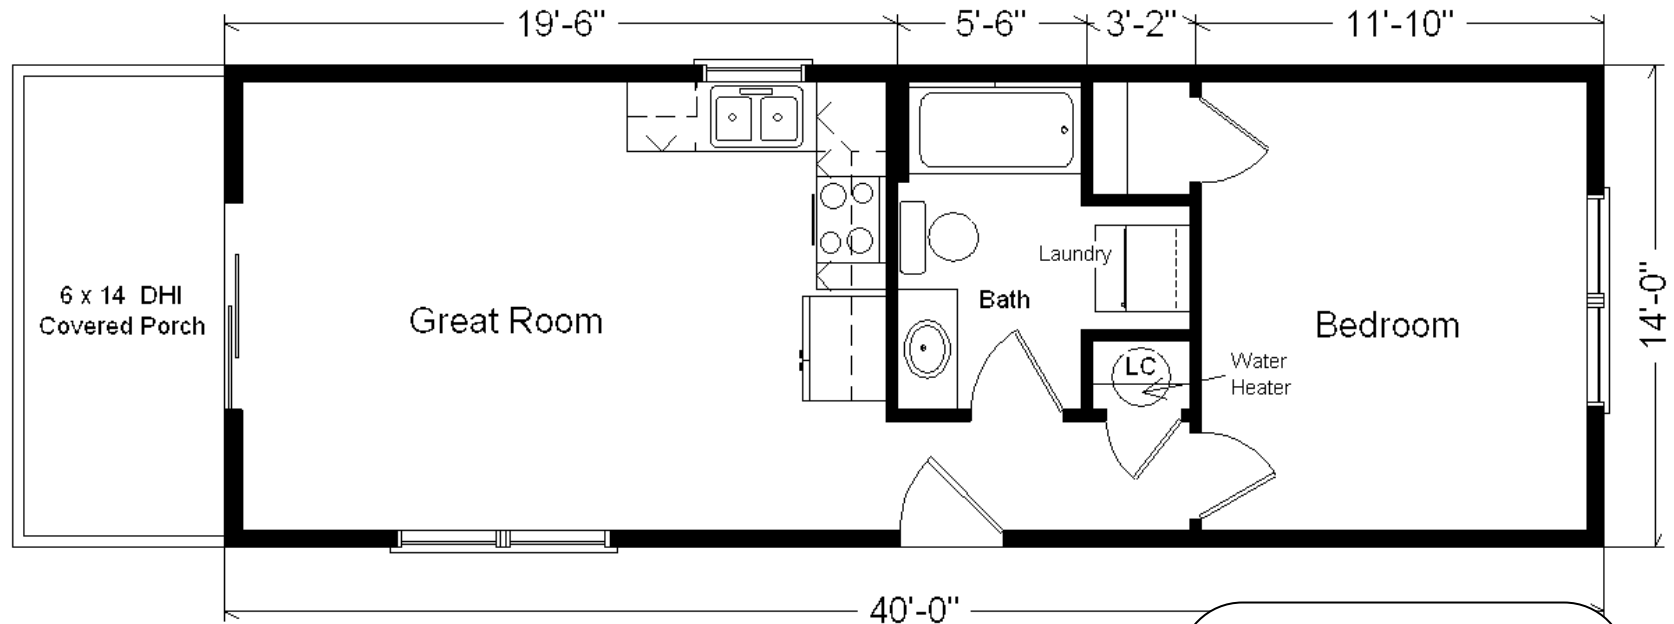

Model #3

14 x 40 CABIN
w/Optional 6' Porch
560 sq. ft.

Design Homes, Inc.

Prairie du Chien, WI

(#10273 -4-6)

Zone 1

Buy Display Model For:
\$53,198.00
(discounted 4,004.00!)

Base Price:	\$41,536.00
This Cabin Displays The Following Options:	
6' Porch	3,774.00
Vaulted Ceilings (Great Room)	571.00
Upgrade Carpet (Atwood)	178.00
LP Smartside (Chestnut)	4,370.00
Crown Molding	256.00
Hi-Def Kitchen Countertops	146.00
Pull-out Kit. Faucet (K15160-BN)	195.00
Laundry Hook-ups	428.00
Bath Fan w/Heat	47.00
Vanity Drawer Base	132.00
Brushed Nickel Package	495.00
Paddle Fan\Light (x3)	449.00
WeatherShield Windows	2,234.00
WeatherShield Fr. Patio Door	2,610.00
Painted Exterior Door (1 side)	136.00
Exterior Door Credit	-355.00

Total With Options Shown: \$57,202.00

Price Includes: Delivery in Zone 1, Crane Work, All Blueprints, R55 Ceilings, R20 Exterior Walls, REAL Plywood Floors, Kohler Plumbing, Pella Windows, 200 Amp Service, All Applicable Tax and Much More!!