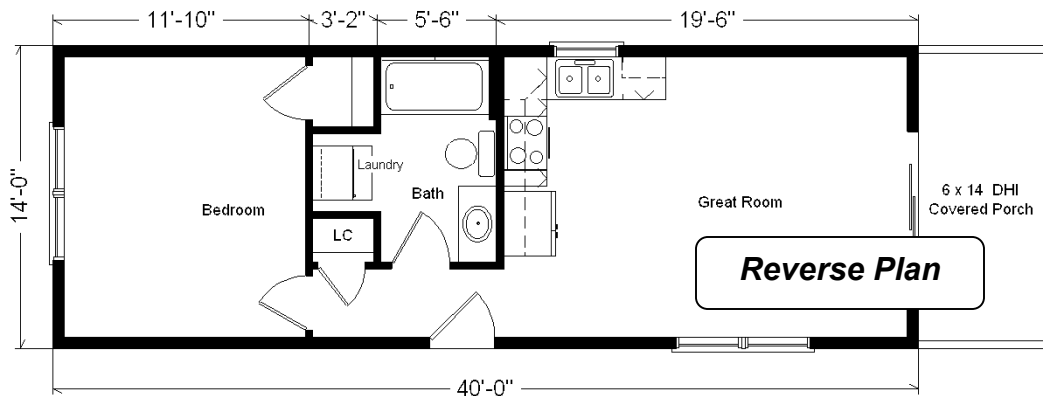

Model #3

14 x 40 CABIN
w/Optional 6' Porch
560 sq. ft.

Design Homes, Inc.

Prairie du Chien, WI

(#10273 -4-6)

Zone 1

Buy Display Model For:
\$54,665.00
(Discounted 5,406 !)

Base Price:	\$43,198.00
This Cabin Displays The Following Options:	
6' Porch	3,925.00
Vaulted Ceilings (Great Room)	587.00
Upgrade Carpet (Atwood)	178.00
LP Smartside (Chestnut)	4,536.00
Crown Molding	256.00
Hi-Def Kitchen Countertops	146.00
Pull-out Kit. Faucet (K15160-BN)	195.00
Laundry Hook-ups	428.00
Bath Fan w/Heat	47.00
Vanity Drawer Base	132.00
Brushed Nickel Package	495.00
Paddle Fan\Light (x3)	449.00
WeatherShield Windows	2,345.00
WeatherShield Fr. Patio Door	2,688.00
Painted Exterior Door (1 side)	136.00
50 Gal El. Water Heater	685.00
Exterior Door Credit	-355.00

Total With Options Shown: \$60,071.00

Reverse Plan

Price Includes: Delivery in Zone 1, Crane Work, All Blueprints, R55 Ceilings, R20 Exterior Walls, REAL Plywood Floors, Kohler Plumbing, Pella Windows, 200 Amp Service, All Applicable Tax and Much More!!