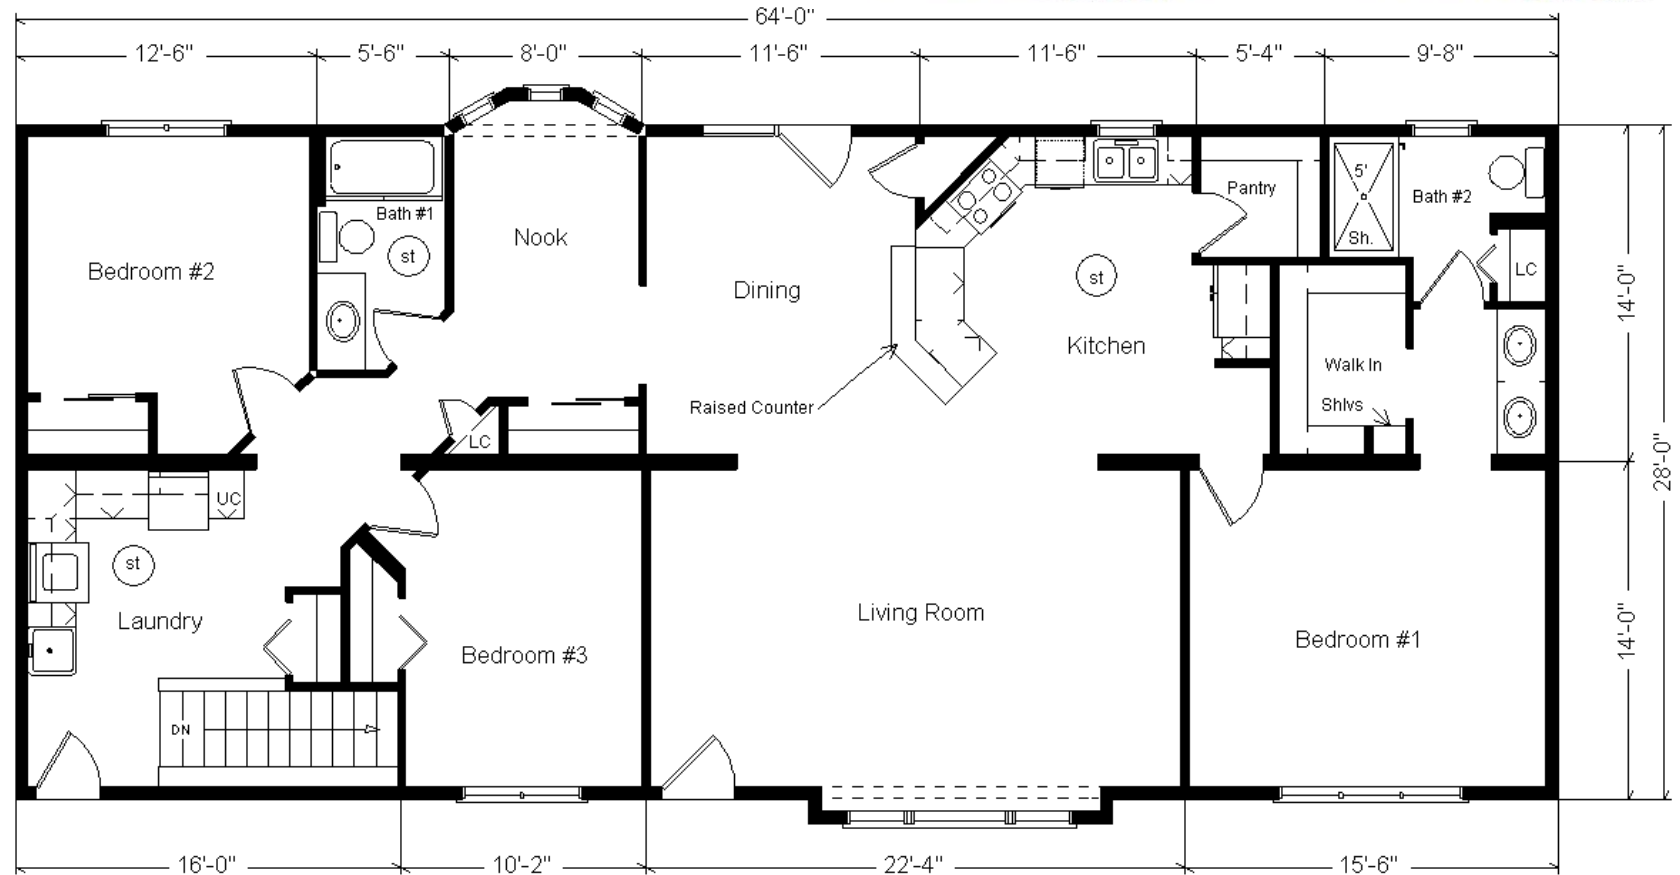

Model #4

28x64 Ranch 1,810 sq. ft.

Design Homes, Inc.

MN #BC146710

Prairie du Chien, WI (#10506 -6- 4)

ZONES 1 & 2

Base Price:	\$122,561.00
This Home Displays The Following Options:	
6/12 Roof Slope	3,072.00
Large Gable	1,400.00
1' Bump-out Window (LR)	826.00
Pella Designer Casement Windows	10,926.00
Window Grilles (GIA)	1,140.00
Walk-out-Bay w/ Designer Casements	4,535.00
Carpet Upgrade (E. Nice)	1,862.00
Laminate Wood Flooring (K,D,P,N,L)	2,551.00
Vaulted Ceilings (LR, Din & Kit.)	1,331.00
Wire for El. Range	100.00
4 LED Can Lights w/Dimmer Sw.	285.00
Extra Snack Bar Lighting	88.00
Laundry Area Hook-ups	428.00
Cabinets In Laundry Area	3,936.00
Laundry Tub	149.00
Utility Cabinet (Laundry)	866.00
Extra 3/4 Bath	2,450.00
Double Sink Vanity	725.00
Shower Door (Bath#2)	285.00
5' Shower Upgrade (Bath #2)	178.00
Vanity Drawer Bases (x3)	396.00
Brushed Nickel Bath Package	920.00
Hi-Macs Acrylic Kitchen Cttps.	3,515.00
Hi-Macs Acrylic Tops in Laundry Area	1,268.00
Kohler Pull-down Kit. Faucet (BN)	235.00
6 Panel Oak Doors (x14)	2,996.00
Wentworth P. Glaze Cabinets	5,600.00
APC Kitchen Cabinet Option	1,450.00
Double Trays in all Kit. Base Cabinets	192.00
Raised Snack Bar	205.00
Crown Molding (15')	240.00
WP Microwave (WMH325) SS	464.00
WP Dishwasher (WDF520) SS	724.00
Frosted Pantry Door	625.00
Suntube (x3)	1,680.00
Upgrade Front Door (S684HRR)	516.00
6' Pella Designer Hinged Door	6,432.00

Total With Options Shown: \$187,152.00

Color Information

Nat. Clay Siding, White Trim, Weatherwood Shingles, Green Shutters, Saddle Oak Trim & Doors, Bisque Baths, Parchment Vanity Tops, Sand Carpet, 91181 Vinyl, 798 Laminate, White Pella Designer Casement Windows w/Saddle Interior Stain, SS Sink, DW and Microwave, G01 Desert Sand Countertop, Brushed Nickel Hardware/Fixtures

Price Includes: Delivery in Zones 1 and 2, Crane Work, All Blueprints, R55 Ceilings, R20 Exterior Walls, REAL Plywood Floors, Kohler Plumbing, Pella Windows, 200 Amp Service, All Applicable Tax and Much More!!