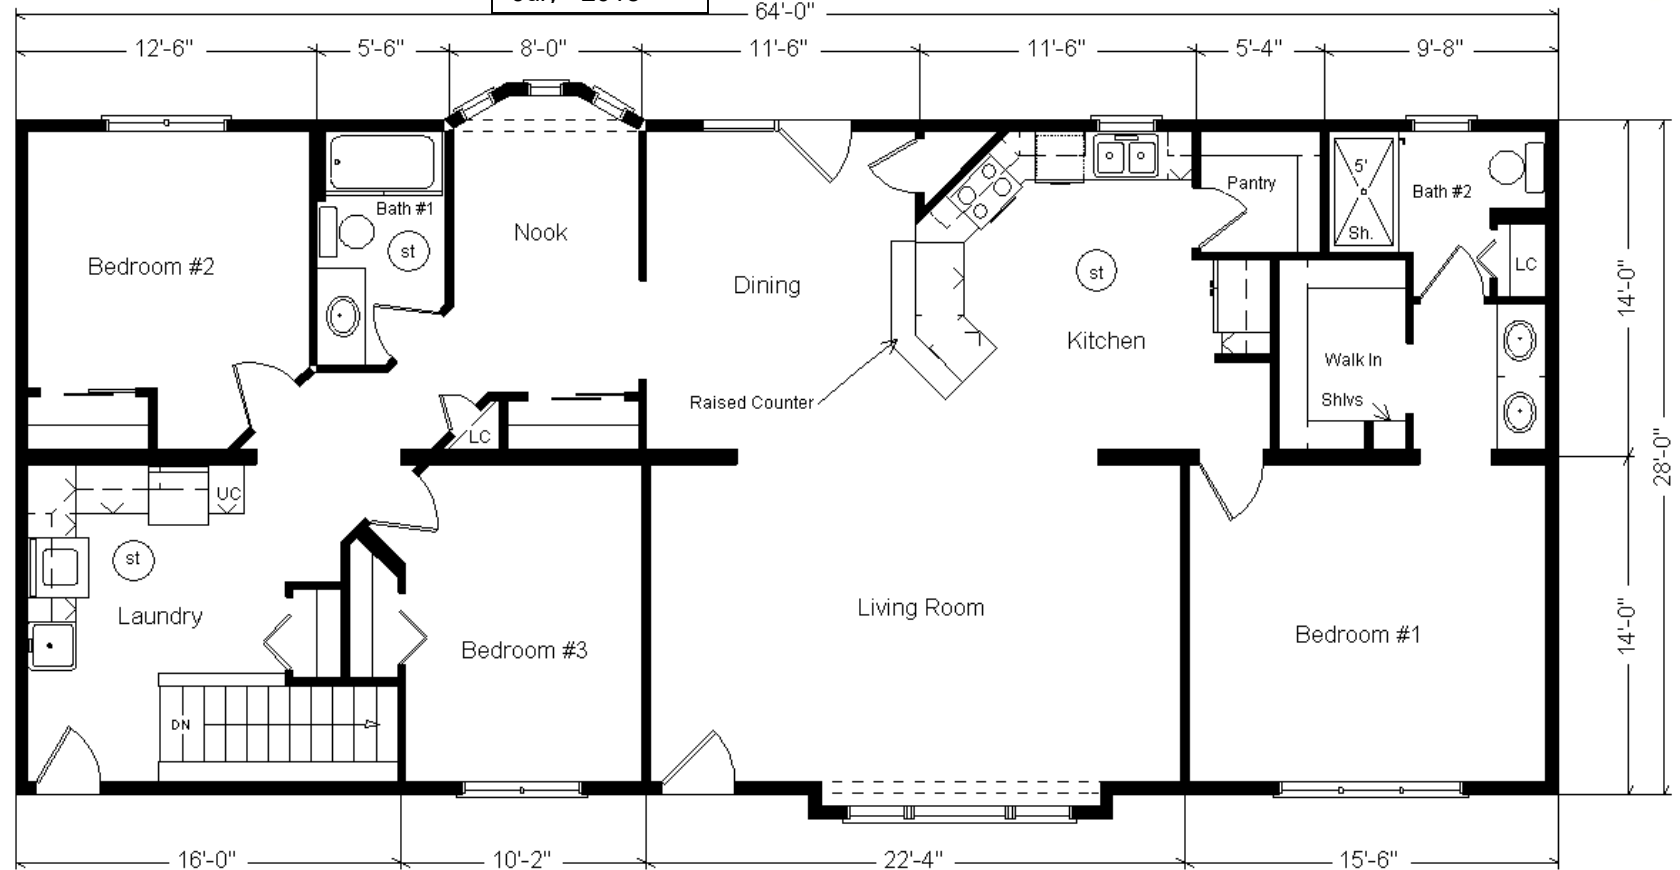

Design Homes, Inc.

Model #4

28x64 Ranch 1,810 sq. ft.

Prairie du Chien, WI

(#10506 -6- 4)

July 2018

Base Price:	\$130,650.00
This Home Displays The Following Options:	
6/12 Roof Slope	3,136.00
Large Gable	1,995.00
1' Bump-out Window (LR)	859.00
Pella Designer Casement Windows	11,339.00
Designer Window Grilles	1,174.00
Walk-out-Bay w/ Designer Casements	4,612.00
Shutters	378.00
Carpet Upgrade (E. Nice)	1,862.00
Laminate Wood Flooring (K,D,P,N,L)	2,551.00
Vaulted Ceilings (LR, Din & Kit.)	1,369.00
Wire for El. Range	100.00
4 LED Can Lights w/Dimmer Sw.	285.00
Extra Snack Bar Lighting	88.00
Laundry Area Hook-ups	428.00
Cabinets In Laundry Area	4,054.00
Laundry Tub	149.00
Utility Cabinet (Laundry)	892.00
Extra 3/4 Bath	2,450.00
Double Sink Vanity	725.00
Shower Door (Bath#2)	285.00
5' Shower Upgrade (Bath #2)	178.00
Vanity Drawer Bases (x3)	396.00
Brushed Nickel Bath Package	920.00
Hi-Macs Acrylic Kitchen Cttps.	3,982.00
Hi-Macs Acrylic Tops in Laundry	1,437.00
Kohler Pull-down Kit. Faucet (BN)	235.00
6 Panel Oak Doors (x14)	2,996.00
Wentworth P. Glaze Cabinets	5,768.00
APC Kitchen Cabinet Option	1,494.00
Double Trays in 2 Kit. Base Cabs.	132.00
Raised Snack Bar	211.00
Crown Molding (15')	240.00
WP Microwave (WMH325) SS	464.00
WP Dishwasher (WDF520) SS	724.00
Frosted Pantry Door	625.00
Suntube (x3)	1,680.00
Upgrade Front Door (S684HRR)	516.00
6' Pella Designer Hinged Door	6,625.00

Total With Options Shown: \$198,004.00

Color Information

Nat. Clay Siding, White Trim, Weatherwood Shingles, Green Shutters, Saddle Oak Trim & Doors, Bisque Baths, Parchment Vanity Tops, Sand Carpet, 91181 Vinyl, 798 Laminate, White Pella Designer Casement Windows w/Saddle Interior Stain, SS Sink, DW and Microwave, G01 Desert Sand Countertop, Brushed Nickel Hardware/Fixtures

Price Includes: Delivery in Zones 1 and 2, Crane Work, All Blueprints, R55 Ceilings, R20 Exterior Walls, 2x10 Floor Joists, Kohler Plumbing, Pella Windows, 200 Amp Service, All Applicable Tax and Much More!!