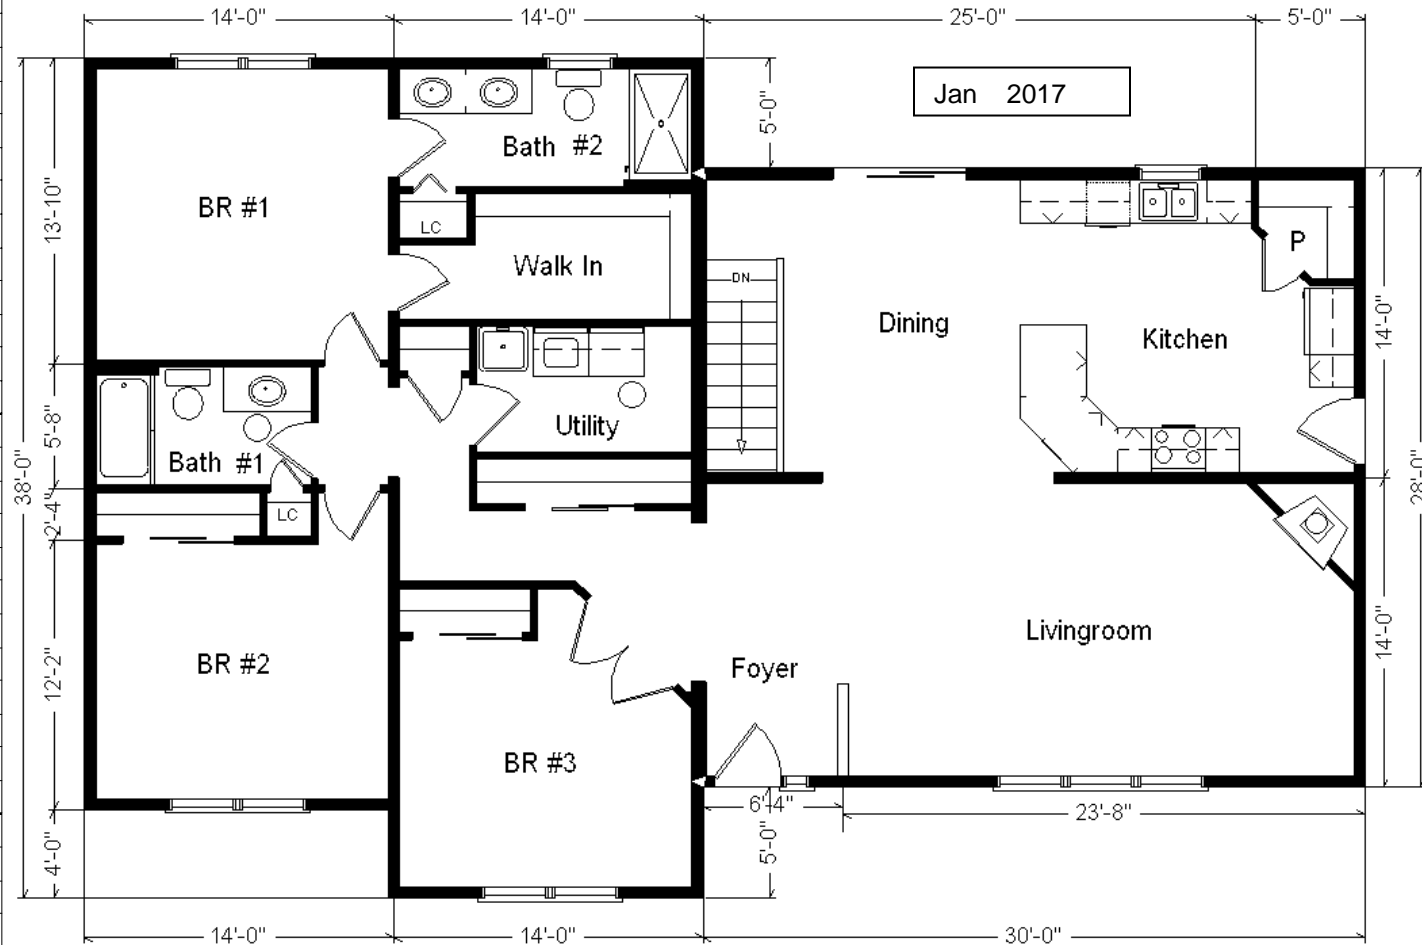

Model #5

28x66 4-sec Ranch 1,848 sq. ft.

Design Homes, Inc.

Prairie du Chien, WI

(#9423 -9-4)

| | |
|--|---------------------|
| Base Price: | \$135,773.00 |
| This Home Displays The Following Options: | |
| 6/12 Roof Slope | 3,168.00 |
| Peachtree Wood Windows | 4,400.00 |
| Upgrade Carpet (Gorham) | 883.00 |
| Laminate Tile (Foyer Kitchen, DR) | 3,088.00 |
| Gas Fireplace | 5,600.00 |
| Vaulted Ceilings (LR, DR, Kit) | 1,756.00 |
| Oak Rail & Spindles | 700.00 |
| Interior French Doors w/Glass | 1,185.00 |
| Paddle Fan Light (x3) | 408.00 |
| Floor Receptacle (By Railing DR) | 139.00 |
| Wire For Electric Range | 100.00 |
| Extra Outlets (x2) | 32.00 |
| Elongated Toilet (STP402028) | 33.00 |
| Laundry Area w\Cabinets | 750.00 |
| Laundry Tub | 149.00 |
| Cold Water Faucet | 38.00 |
| Extra 3/4 Bath | 2,450.00 |
| Double Sink Vanity | 725.00 |
| 5' Shower | 178.00 |
| Spring Valley Natural Cabinets | 1,305.00 |
| 2' of Extra Base Cabinets | 254.00 |
| Crown Molding (24') | 384.00 |
| 36" Wide Counter Top (7') | 56.00 |
| Suntube (x2) | 1,120.00 |
| Painted Front Entry Door | 136.00 |
| Sidelight 1/2 Glass (S33) | 573.00 |
| 6' Peachtree French Sliding Patio (DR) | 1,391.00 |

Total With Options Shown: \$166,774.00

ZONES 1 & 2

Color Information
S. Wicker Siding, Clay Trim, Heather Blend Shingles, Wineberry Shutters, White Baths, Clove Carpet, 775 Berkley Laminate Floor, 91082 Vinyls, SS Sink, Natural Oak Trim & Doors, Black Appliances, Peachtree Pebble Tan Dbl-hung Windows, Butterum Granite Countertop, Spring Valley Natural Cabinets, Black FP Front

MN #BC146710

Drapes & appliances shown are optional and not included in Total price.

Price Includes: Delivery in Zones 1 and 2, Crane Work, All Blueprints, R55 Ceilings, R20 Exterior Walls, REAL Plywood Floors, Kohler Plumbing, Pella Windows, 200 Amp Service, All Applicable Tax and Much More!!