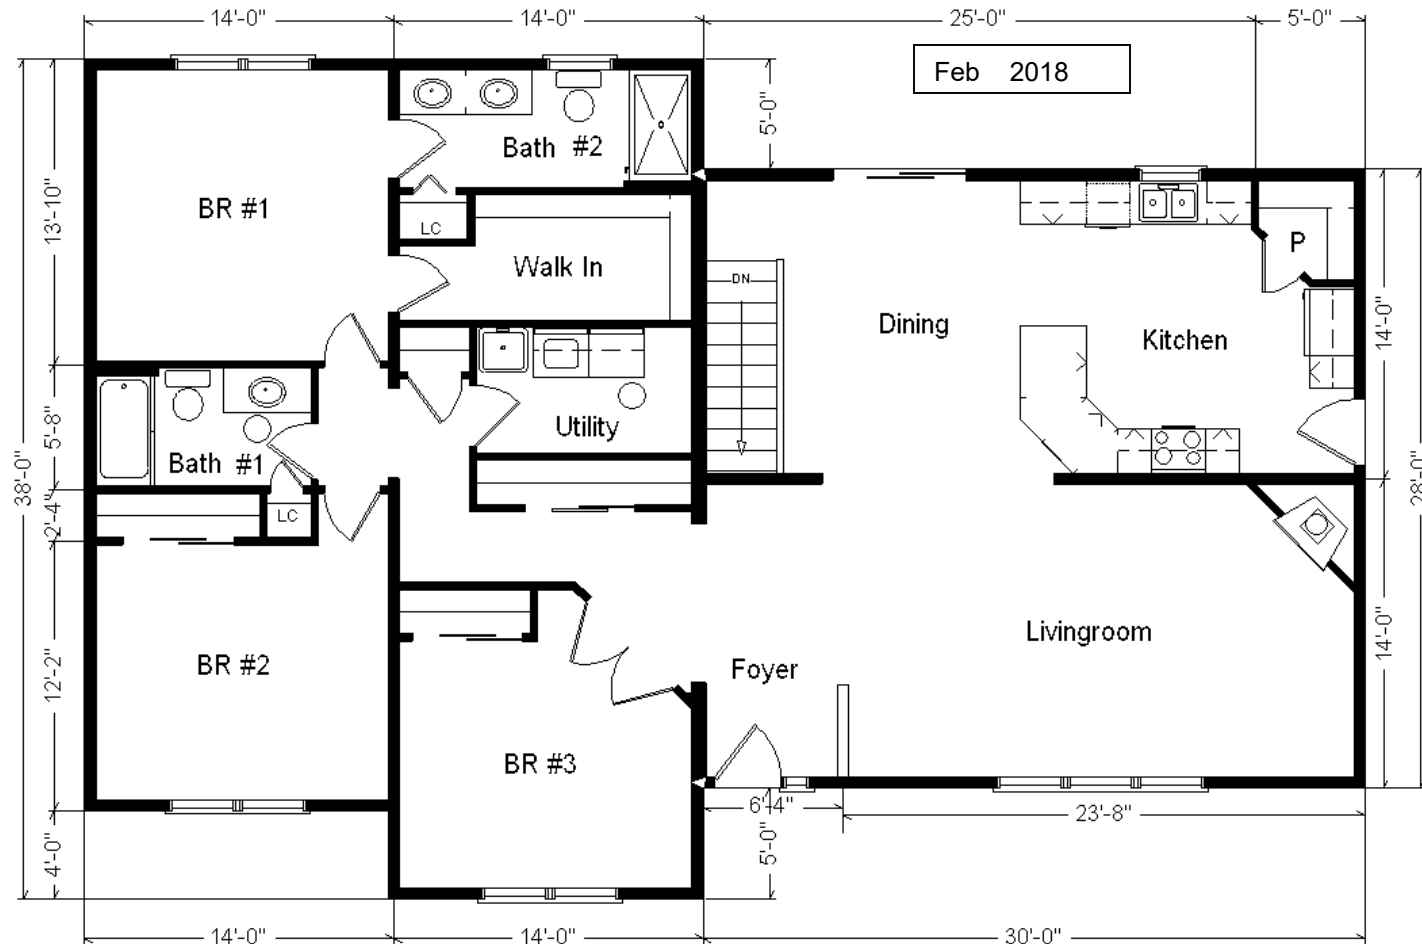

# Model #5

28x66 4-sec Ranch 1,848 sq. ft.

# Design Homes, Inc.

Prairie du Chien, WI

(#9423 -9-4)

<b>Base Price:</b>	<b>\$141,204.00</b>
<b>This Home Displays The Following Options:</b>	
6/12 Roof Slope	3,234.00
Peachtree Wood Windows	4,400.00
Upgrade Carpet (Gorham)	883.00
Laminate Tile (Foyer Kitchen, DR)	3,088.00
Gas Fireplace	5,600.00
Vaulted Ceilings (LR, DR, Kit)	1,806.00
Oak Rail & Spindles	700.00
Interior French Doors w/Glass	1,185.00
Paddle Fan Light (x3)	408.00
Floor Receptacle (By Railing DR)	139.00
Wire For Electric Range	100.00
Extra Outlets (x2)	36.00
Elongated Toilet	62.00
Laundry Area w/Cabinets	750.00
Laundry Tub	149.00
Cold Water Faucet	38.00
Extra 3/4 Bath	2,450.00
Double Sink Vanity	725.00
5' Shower	178.00
Spring Valley Cabinets (disc.)	1,305.00
2' of Extra Base Cabinets	254.00
Crown Molding (24')	384.00
36" Wide Counter Top (7')	56.00
Suntube (x2)	1,120.00
Painted Front Entry Door	136.00
Sidelight 1/2 Glass (S33)	573.00
6' Peachtree Patio Door (disc.)	1,391.00

**Total With Options Shown: \$172,354.00**

**ZONES 1 & 2**

*Drapes & appliances shown are optional and not included in Total price.*

**Price Includes: Delivery in Zones 1 and 2, Crane Work, All Blueprints, R55 Ceilings, R20 Exterior Walls, REAL Plywood Floors, Kohler Plumbing, Pella Windows, 200 Amp Service, All Applicable Tax and Much More!!**