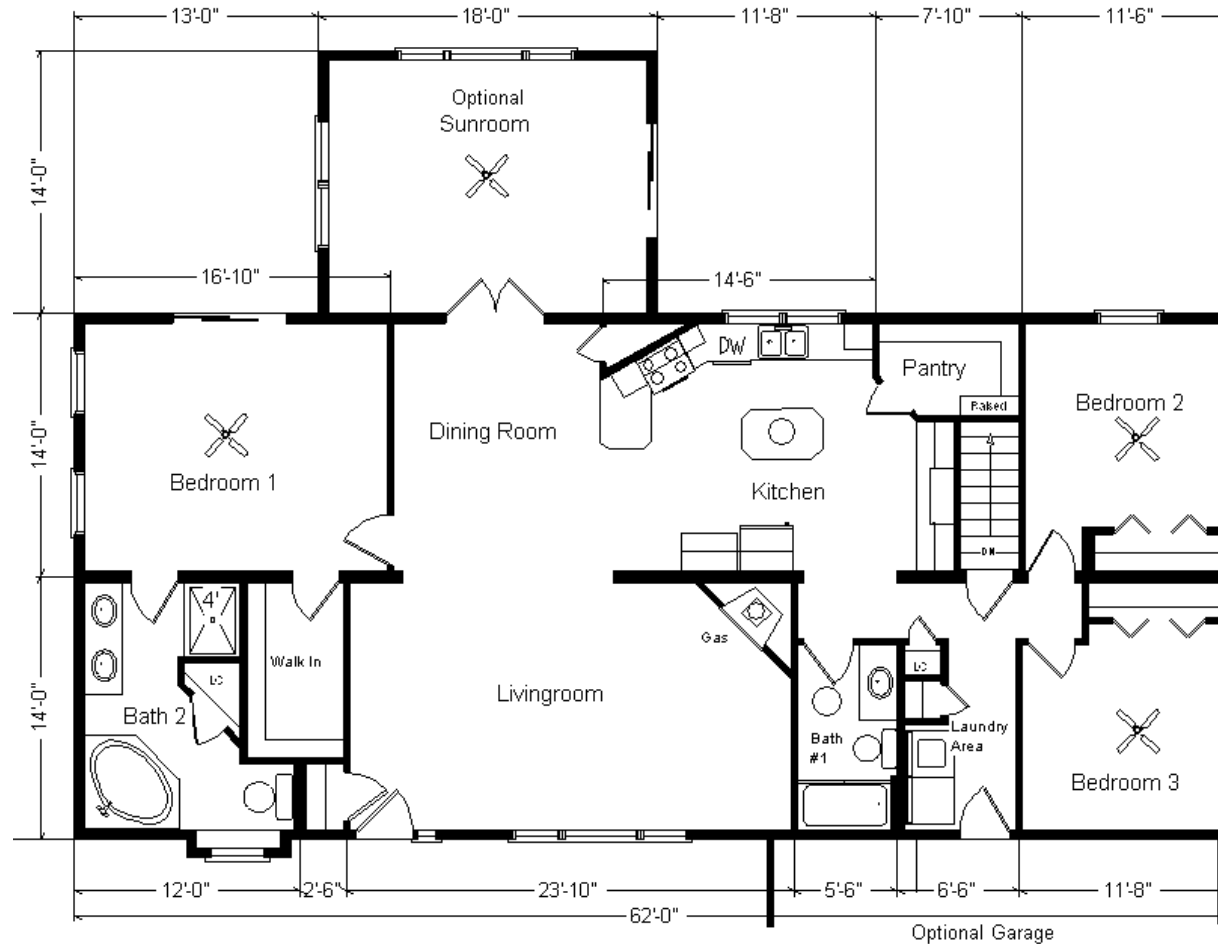

March 2017

Prairie du Chien, WI
(#10470 -6-4)