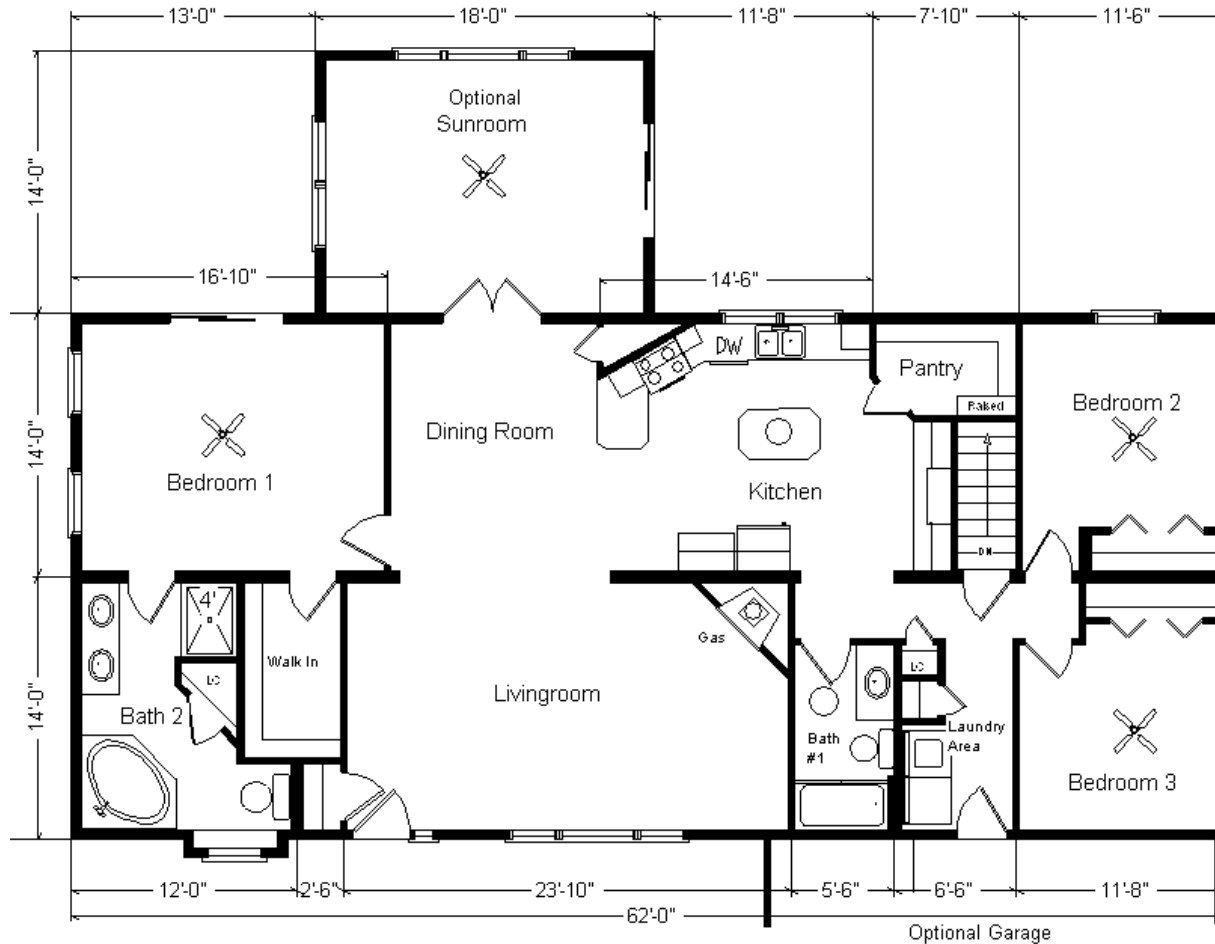

Prairie du Chien, WI
(#10470 -6-4)

MN #BC146710

Color Information
Hearthstone Siding, White Trim, Moire Black Shingles, White Lineals, White Baths, #430 Vanity Tops, Fawn Carpet, 91180 Vinyls, 622 San Marcos Laminate, SS Sink, SS Dishwasher and Microwave, Java Bean Oak Trim & Doors, White Dbl-hung Pella Impervia Windows, Indian Pearl Countertop, Venetian FP Front

ZONES 1 & 2

14 x18 SR w/Gable Base Price	$21,231.00
Upgrade Carpet (Fawn)	493.00
Paddle Fan/Light	163.00
Pella Impervia Windows	2,450.00
3.5" Window Lineals (x5)	295.00
6' Impervia Patio Door	2,177.00
Sunroom Total	$26,809.00
Total With Options Shown:	$214,974.00

Price Includes: Delivery in Zones 1 and 2, Crane Work, All Blueprints, R55 Ceilings, R20 Exterior Walls, REAL Plywood Floors, Kohler Plumbing, Pella Windows, 200 Amp Service, All Applicable Tax and Much More!!

Furnace and Duct Work Included and Installed in Zone 1 ONLY