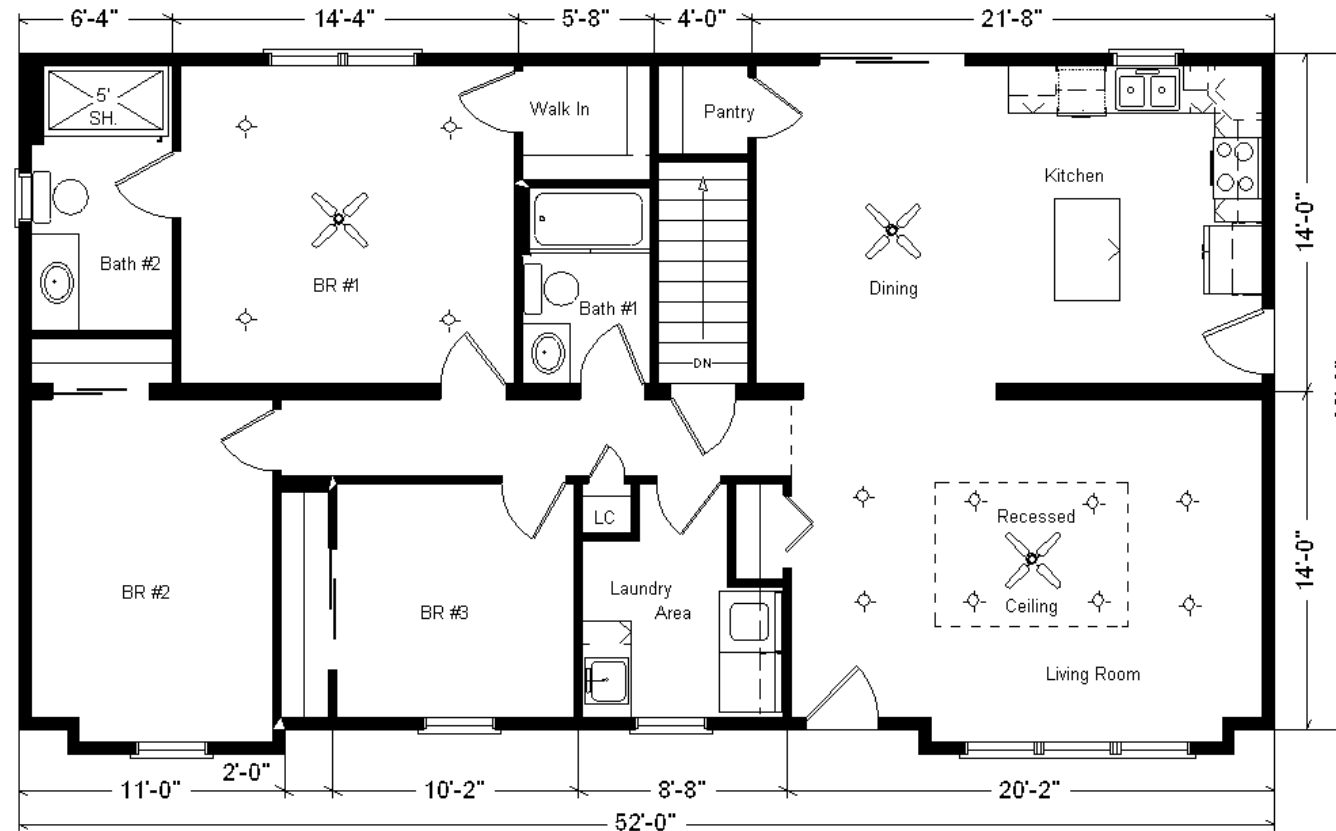

Base Price:	\$112,397.00
This Home Displays The Following Options:	
6/12 Roof Slope	2,548.00
9' Ceilings	2,781.00
Large Gable	1,995.00
Medium Gable	1,456.00
2 - 1' Bump-out Rooms	1,718.00
Premium Color Vinyl Siding	621.00
Window Lineals (x10)	590.00
Pella Proline Windows	3,649.00
Pella Proline 6' Patio Door	2,786.00
2' Octagon Window (Bath #2)	674.00
Window Grilles (x9)	585.00
Carpet Upgrade (Everything Nice)	1,275.00
Hardwood Floor (K, D, Foyer, BR#1)	4,455.00
3 Panel Oak Doors (x16)	3,424.00
Rec. Ceiling wCrown Mould (LR)	874.00
Paddle Fan Light (x3)	530.00
Recessed LED Lights (x18)	1,170.00
2 Dimmer Switches	50.00
Track Lighting (Kit)	75.00
Laundry Area w/Upgrade Cabinets	1,245.00
SS Laundry Sink/Base Cabinet	1,294.00
Extra 3/4 Bath	2,450.00
5' Shower Upgrade	178.00
Cultured Granite Vanity Tops	384.00
Vanity Drawer Bases (x2)	358.00
Brushed Nickel Bath Package	795.00
Dryden Rustic Birch Cabs. (disc.)	4,400.00
APC Kit. Cabinet Option	1,494.00
Custom Cabinets	297.00
Quartz Kitchen Countertops	4,227.00
Roundover Edge on Quartz Tops	560.00
Pulldown Kohler Faucet	235.00
Crown Molding (25')	400.00
Mullion Glass Doors	298.00
SS Appliance Package w/Gas Range	3,217.00
Suntube (x2)	1,120.00
Upgrade Front Door (Regency)	1,456.00
Painted Exterior Doors (1 Side)	272.00

Total With Options Shown: \$168,333.00

ZONES 1 & 2

Design Homes, Inc.

Prairie du Chien, WI
 (#10480 -6- 4)

July 2018

Color Information
 Autumn Red Vinyl Siding, Clay Trim, Heather Blend Shingles, Clay Window Lineals, SS Sink, Saddle Cabinets, Oak Trim & Doors, Bisque Baths, #431 Vanity Tops, Bamboo Carpet, 91181 Vinyl Floors, Fall Canyon Wood Floors, Clay Pella Dbl-hung Windows w/Saddle Stain, SS Appliances, Kilauea Quartz Countertop

MN #BC146710

Model #8
28x52 Ranch 1,476 sq. ft.

Price Includes: Delivery in Zones 1 and 2, Crane Work, All Blueprints, R55 Ceilings, R20 Exterior Walls, 2x10 Floor Joists, Kohler Plumbing, Pella Windows, 200 Amp Service, All Applicable Tax and Much More!!