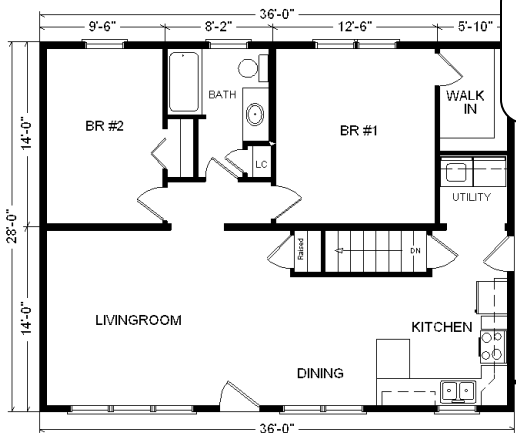

Model #9

28x36 Ranch 1,008 sq. ft.

Design Homes, Inc.

Prairie du Chien, WI
(#10316 -4-6)

Base Price:	\$80,233.00
This Home Displays The Following Options:	
Laundry Area Hook-ups	428.00
Dishwasher (WDF310)	574.00
Vanity Drawer base	132.00
Shutters	252.00

Total With Options Shown: \$81,619.00

ZONES 1 & 2

**Reverse Plan
w/Optional
Garage Shown**

Jan 2017

Price Includes:
 Delivery in Zones 1 and 2, Crane Work, All Blueprints, R55 Ceilings, R20 Exterior Walls, REAL Plywood Floors, Kohler Plumbing, Pella Windows, 200 Amp Service, All Applicable Tax and Much More!!