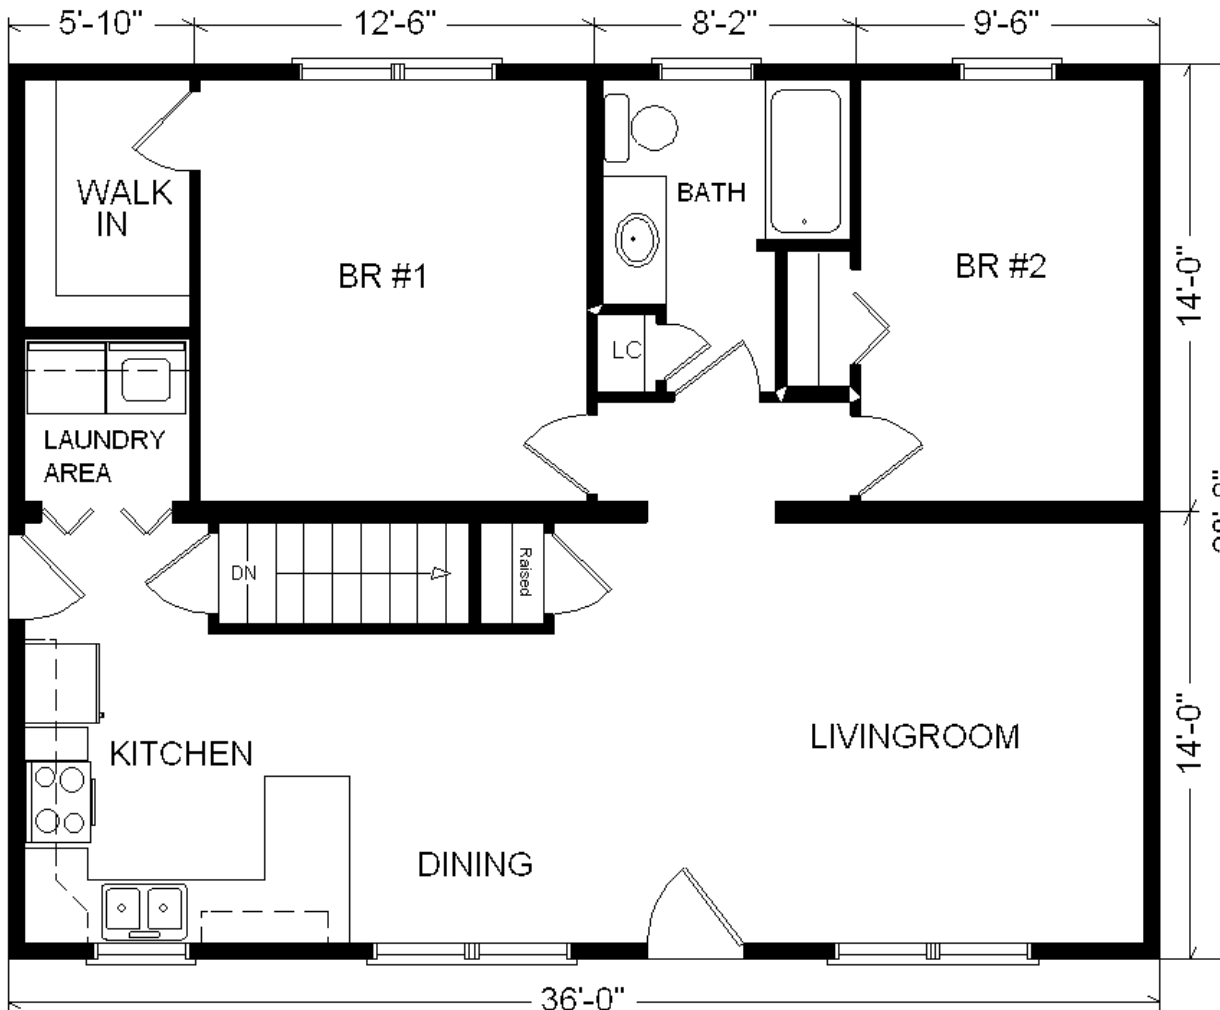

Model #9

28x36 Ranch 1,008 sq. ft.

Design Homes, Inc.

Prairie du Chien, WI
(#10316 -4-6)

Base Price:	\$80,233.00
This Home Displays The Following Options:	
Laundry Area Hook-ups	428.00
Dishwasher (WDF310)	574.00
Vanity Drawer base	132.00
Shutters	252.00

Total With Options Shown: \$81,619.00

ZONES 1 & 2

**Reverse Plan
w/Optional
Garage Shown**

Jan 2017

Price Includes:
 Delivery in Zones 1 and 2, Crane Work, All Blueprints, R55 Ceilings, R20 Exterior Walls, REAL Plywood Floors, Kohler Plumbing, Pella Windows, 200 Amp Service, All Applicable Tax and Much More!!

Furnace and Duct Work Included and Installed in Zone 1 ONLY

Color Information
 Sterling Gray Siding, White Trim, Driftwood Shingles, White Shutters, SS Sink, White DW & Rangehood, Nutmeg Oak Trim & Std. Doors, White Bath, Cedar Brook Carpet, 91082 Vinyls, White Pella Sgl-hung Windows, Natural Limestone Countertop