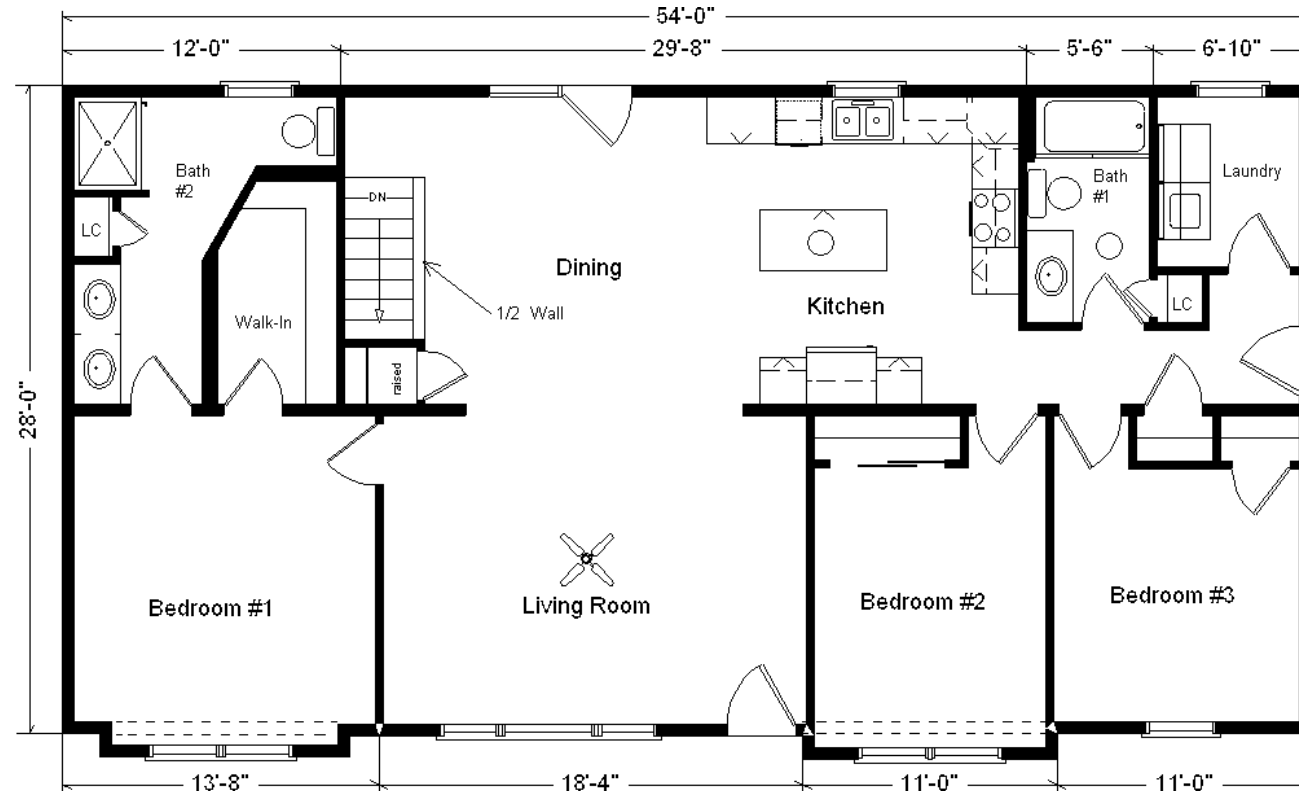

# Model #1

28x54 Ranch 1,530 sq. ft.

# Design Homes, Inc.

Plover, IWI  
(#10437 -5-6)

<b>Base Price:</b>	<b>\$108,334.00</b>
<b>This Home Displays The Following Options:</b>	
6/12 Roof Slope	2,592.00
Double Gable	1,749.00
Large Gable	1,400.00
2-1' Bump-out Rooms	1,652.00
Split-shake Siding Accents	785.00
Carpet Upgrade (Adaptation)	963.00
Vaulted Ceilings (LR, Din & Kit.)	1,404.00
6 Panel Oak Doors (x7)	1,498.00
Paddle Fan Light (LR)	204.00
Wire for El. Range	100.00
Laundry Area w/Shelf	428.00
Extra 3/4 Bath	2,450.00
Double Sink Vanity	725.00
Shower Door (Bath#2)	285.00
Vanity Drawer Bases (x3)	334.00
Brushed Nickel Baths	770.00
Sinclair Birch Cabinets	1,235.00
4' of Extra Wall Cabinets	380.00
2' of Extra Base Cabinets	266.00
Custom Cabinets	451.00
Crown Molding (40')	640.00
Mullion Glass Door	128.00
Select Option w/FX Drawers (Kit.)	550.00
Pantry Super Cabinet (PSC3690B)	1,149.00
Lazy Susan	439.00
8" Deep SS Kit. Sink	112.00
Kohler Pull-down Kit. Faucet (BN)	235.00
2 Suntubes	1,120.00
Pella Proline Windows	5,000.00
Window/Door Lineals	695.00
6' Pella Fr. Swing Patio Door	3,340.00

**Total With Options Shown: \$141,413.00**

Jan 2017

**Price Includes:**  
 Delivery in Zones 1 and 2, Crane Work, All Blueprints, R55 Ceilings, R20 Exterior Walls, REAL Plywood Floors, Kohler Plumbing, Pella Windows, 200 Amp Service, All Applicable Tax and Much More!!