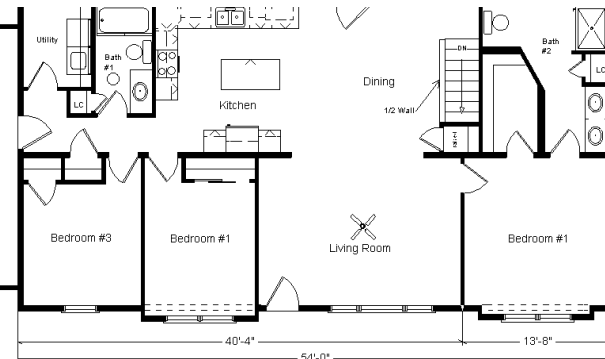

# Model #1

28x54 Ranch 1,530 sq. ft.

# Design Homes, Inc.

Plover, IWI  
(#10437 -5-6)

<b>Base Price:</b>	<b>\$108,334.00</b>
<b>This Home Displays The Following Options:</b>	
6/12 Roof Slope	2,592.00
Double Gable	1,749.00
Large Gable	1,400.00
2-1' Bump-out Rooms	1,652.00
Split-shake Siding Accents	785.00
Carpet Upgrade (Adaptation)	963.00
Vaulted Ceilings (LR, Din & Kit.)	1,404.00
6 Panel Oak Doors (x7)	1,498.00
Paddle Fan Light (LR)	204.00
Wire for El. Range	100.00
Laundry Area w/Shelf	428.00
Extra 3/4 Bath	2,450.00
Double Sink Vanity	725.00
Shower Door (Bath#2)	285.00
Vanity Drawer Bases (x3)	334.00
Brushed Nickel Baths	770.00
Sinclair Birch Cabinets	1,235.00
4' of Extra Wall Cabinets	380.00
2' of Extra Base Cabinets	266.00
Custom Cabinets	451.00
Crown Molding (40')	640.00
Mullion Glass Door	128.00
Select Option w/FX Drawers (Kit.)	550.00
Pantry Super Cabinet (PSC3690B)	1,149.00
Lazy Susan	439.00
8" Deep SS Kit. Sink	112.00
Kohler Pull-down Kit. Faucet (BN)	235.00
2 Suntubes	1,120.00
Pella Proline Windows	5,000.00
Window/Door Lineals	695.00
6' Pella Fr. Swing Patio Door	3,340.00

**Total With Options Shown: \$141,413.00**

Jan 2017

**Price Includes:**  
 Delivery in Zones 1 and 2, Crane Work, All Blueprints, R55 Ceilings, R20 Exterior Walls, REAL Plywood Floors, Kohler Plumbing, Pella Windows, 200 Amp Service, All Applicable Tax and Much More!!

*Furnace and Duct Work Included and Installed in Zone 1 ONLY*

**Reverse Plan w/Optional Garage Shown**

MN #BC146710

**Color Information**  
 Granite Gray Siding, White Trim, Driftwood Shingles, Gr. Gray Northwoods accents, White Lineals, Saddle Oak Trim & Doors, White Baths, Parchment and Frost, Jute Carpet, 91181 & 91184 Vinyls, White Pella Dbl-hung Windows w/Saddle Interiors, Nat. Limestone Countertop,