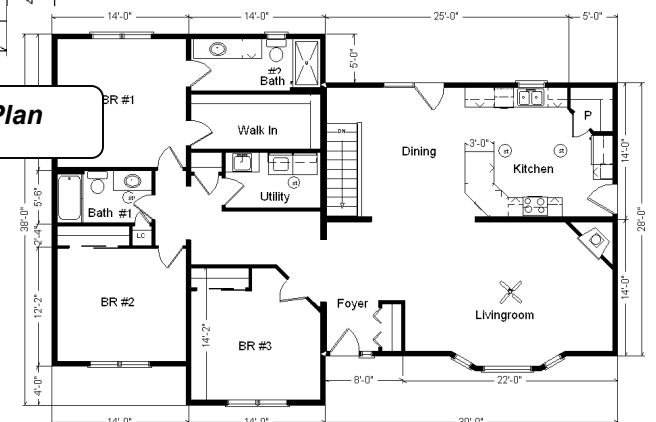

Color Information

LP Olive Siding w/White Corners, White Trim, Driftwood Shingles, White Lineals, White Baths, 9511, 9510 & 91125 Vinyls, SS Kit. Sink, Natural Oak Trim & Doors, Black Vented Rangehood, Hole for Dishwasher, Seneca Ridge Oak Arch Natural Cabinets, Toasted Pecan Carpet, #188 Wood Laminate,, White WeatherShield Dbl-hung Windows w/Autumn Harvest Interiors, Antique Mascarello Countertop, Deco Beide FP Front

Reverse Plan