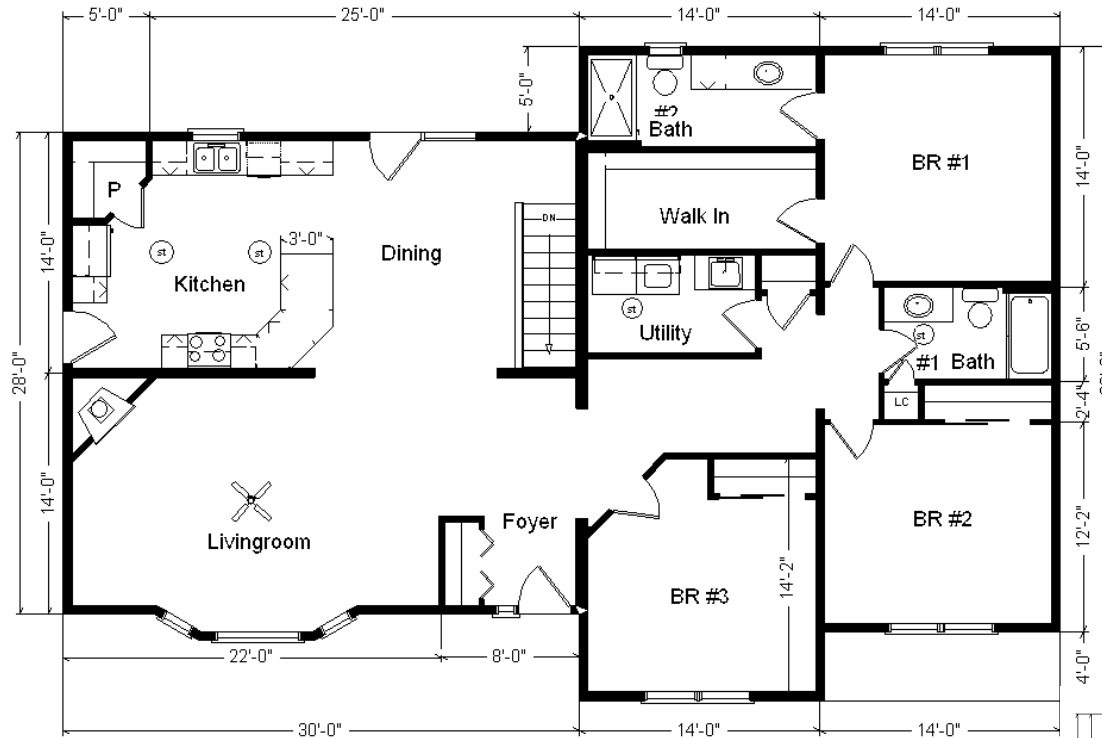

# Model #2

28x66 4-sec. Ranch 1,848 sq. ft.

# Design Homes, Inc.

Plover, WI  
(#10229 -4-6)

**Base Price: \$141,204.00**

**This Home Displays The Following Options:**

6/12 Roof Slope	3,234.00
WeatherShield Windows	3,126.00
Large Gable	1,456.00
Upgrade Carpet (Atwood)	951.00
Wood Laminate (BR #3 & Hallway)	1,092.00
Electric Fireplace	3,100.00
Vaulted Ceilings (LR, DR, Kit)	1,806.00
LP Smartside Siding (Olive)	6,636.00
Lineals on Doors and Windows	893.00
Paddle Fan Light (LR)	204.00
Snack Bar Lighting	146.00
Hi-Def Kit. Countertops	356.00
Cultured Granite Vanity Tops	531.00
Laundry Area w/Cabinets	750.00
SS Laundry Sink\Base Cabinet	659.00
Brushed Nickel Package	795.00
Extra 3/4 Bath	2,450.00
24" Vanity Linen Closet w\Shelf Kit	608.00
5' Shower	178.00
Vanity Drawer bases (x2)	264.00
Seneca Ridge Oak Cabinets (disc)	2,400.00
Deluxe Drawers and Plywood Ends	587.00
2' of Extra Base Cabinets	322.00
Custom Cabinets	208.00
Crown Molding (32')	512.00
36" Wide Kit. Snack Bar	66.00
Pull-out Kit. Faucet (K15160-CP)	146.00
Walk-out-Bay	4,708.00
Suntube (x4)	2,240.00
Upgrade Entry Door (S684TRC)	516.00
Sidelight 1/2 Glass (S692TRC)	997.00
6' WS French Swing Door	2,576.00

**Total With Options Shown: \$185,717.00**

Feb 2018

**ZONES 1 & 2**

**Price Includes: Delivery in Zones 1 and 2, Crane Work, All Blueprints, R55 Ceilings, R20 Exterior Walls, REAL Plywood Floors, Kohler Plumbing, Pella Windows, 200 Amp Service, All Applicable Tax and Much More!!**

### Color Information

LP Olive Siding w/White Corners, White Trim, Driftwood Shingles, White Lineals, White Baths, 9511, 9510 & 91125 Vinyls, SS Kit. Sink, Natural Oak Trim & Doors, Black Vented Rangehood, Hole for Dishwasher, Seneca Ridge Oak Arch Natural Cabinets, Toasted Pecan Carpet, #188 Wood Laminate,, White WeatherShield Dbl-hung Windows w/Autumn Harvest Interiors, Antique Mascarello Countertop, Deco Beide FP Front