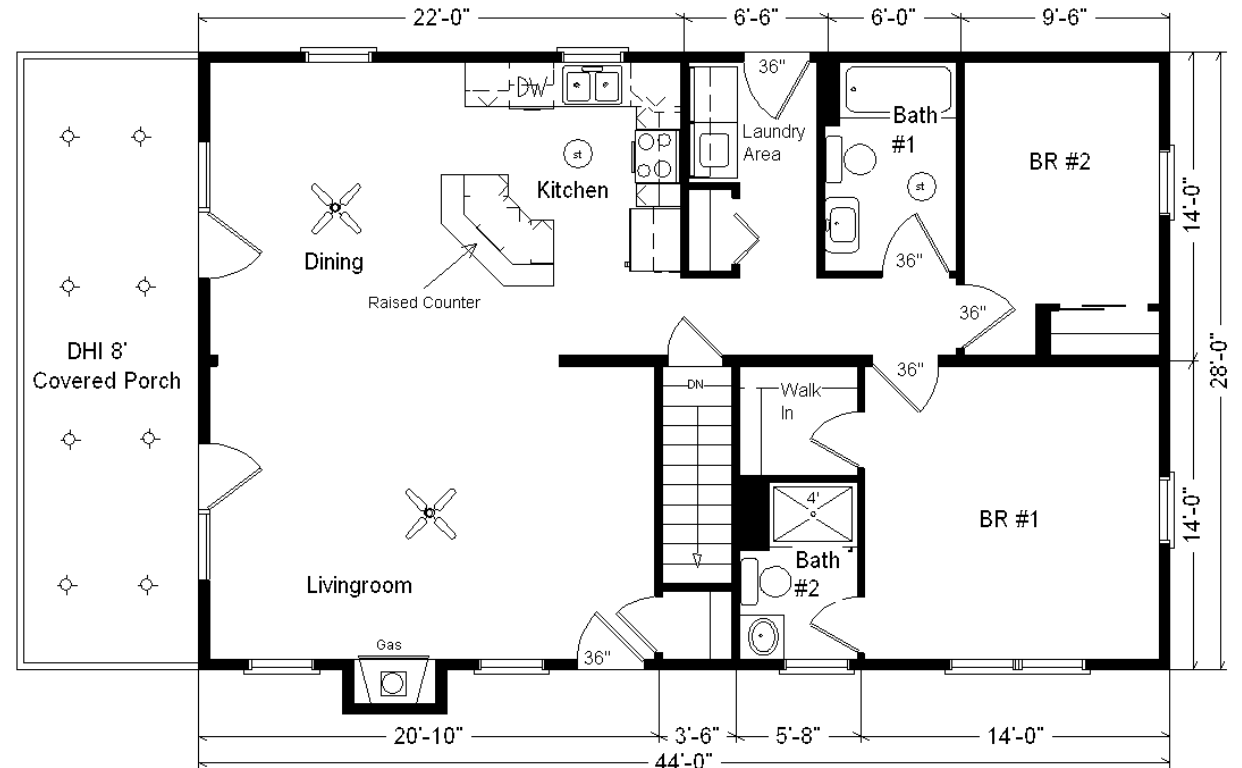

| | |
|--|---------------------|
| Base Price: | \$97,613.00 |
| This Home Displays The Following Options: | |
| 8' x 28' Porch | 13,048.00 |
| 6/12 Roof Slope | 2,548.00 |
| Peachtree Wood Windows | 4,613.00 |
| Mastic Vinyl Siding (disc.) | 4,035.00 |
| Upgrade Carpet (Gorham) | 298.00 |
| Wood Laminate Flooring (LR) | 1,112.00 |
| Gas Fireplace | 5,600.00 |
| Outside Chimney Chase | 1,350.00 |
| Vaulted Ceilings (LR, DR, Kit) | 1,294.00 |
| 6 Panel Oak Doors (x5) | 1,075.00 |
| Interior Levere Handles | 199.00 |
| Tv/Phone Box (x2) | 28.00 |
| Rubbed Bronze Bath Package | 795.00 |
| 8 Recessed Lights (wet loc.) | 560.00 |
| Paddle Fan/Light (LR) | 204.00 |
| Paddle Fan/Light (DR) | 163.00 |
| Extra 3/4 Bath | 2,450.00 |
| Cimarron Toilet (Bath #2) | 200.00 |
| Kohler Hi-rise Toilet (Bath #1) | 215.00 |
| 2 Grab Bars (Bath #1) | 194.00 |
| Shower Doors (Bath #2) | 285.00 |
| Tri-view Medicine Cab (Bath #2) | 210.00 |
| Laundry Area w/Cabinets | 750.00 |
| Sutton Cliffs Hickory Cabs. | 4,150.00 |
| Custom Wall Cabinets | 228.00 |
| Mullion Glass Cabinet Door | 128.00 |
| Crown Molding (24') | 384.00 |
| Custom Kitchen Island | 312.00 |
| Pine Carsiding on Island | 129.00 |
| Pull-out Kit. Faucet (K15160-CP) | 146.00 |
| Suntube (x2) | 1,120.00 |
| 2-6' Peachtree Fr. Swing Doors | 3,268.00 |
| Exterior Levered Handles (x2) | 84.00 |
| Deadbolts (x2) | 90.00 |
| Painted Entry Door (x2) | 272.00 |
| Total With Options Shown: | \$149,150.00 |

ZONES 1 & 2

Design Homes, Inc.

Plover, WI
 (#9815 -1-4)

Model #3
28x44 Ranch
1,232 sq. ft.

Drapes & appliances shown are optional and not included in Total price.

Price Includes: Delivery in Zones 1 and 2, Crane Work, All Blueprints, R55 Ceilings, R20 Exterior Walls, REAL Plywood Floors, Kohler Plumbing, Pella Windows, 200 Amp Service, All Applicable Tax and Much More!!