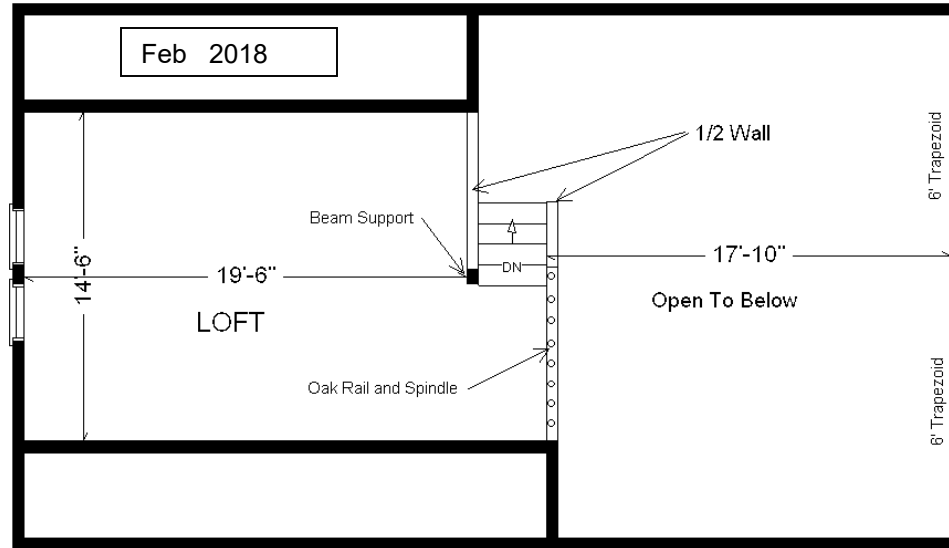

Color Information

Chestnut LP Siding, Almond Trim, Tan Lineals, Weatherwood Shingles, Bisque Bath, #430 Vanity Top, Fawn Carpet, 91180 Vinyls, Nero Sink, Natural Oak Trim & Doors, Black Unvented Rangehood, Almond Pella Vinyl Casement Windows, Natural Pine Car Siding on Ceiling and End Walls, Butterum Granite Countertop, ORB Hardware/Bath

MN #BC146710

Price Includes: Delivery in Zone 1, Crane Work, All Blueprints, R55 Ceilings, R20 Exterior Walls, REAL Plywood Floors, Knotty Pine Ceiling and End Walls, Kohler Plumbing, Pella Windows, 200 Amp Service, All Applicable Tax and Much More!!