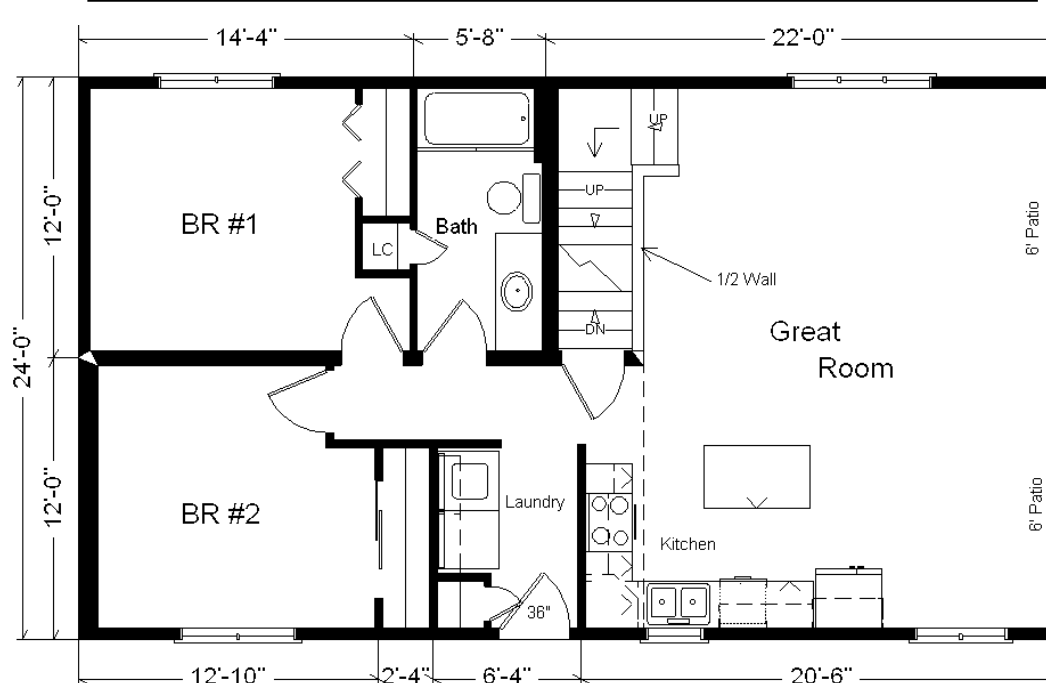

# Model #4

24x42 Rustic Loft 1,260 sq. ft.

From Design Homes New Rustic Line!

# Design Homes, Inc.

Plover, WI

(#10478-6-6)

**Base Price: \$120,047.00**

This Home Displays The Following Options:

LP Smartside Siding (1502 sf)	6,158.00
3.5" Window Lineals	944.00
3.5" Door Lineals	305.00
Carpet Upgrade (Elegance)	1,788.00
2 DHI Paddle Fan Lights	367.00
Laundry Area w/ Hickory Cabinets	940.00
ORB Bath Option	495.00
Vanity Base Drawers (VDDDB)	226.00
Cultured Granite Vanity Top	295.00
Swan Quartz Kitchen Sink	332.00
Pull-down Kohler Kit. Faucet (ORB)	235.00
Pioneer Hickory Cabinets (disc)	2,775.00
Select Cabinet Option	567.00
Crown Molding (22')	352.00
Custom Cabinets	276.00
Mullion Glass Cab. Door	128.00
Prefinished Oak Railing	490.00
2 - 6' Pella Trapezoid Windows	1,752.00
Pella Vinyl Casement Windows	1,982.00
2 - 6' Pella Patio Doors	1,784.00
2nd Exterior Door Credit	-365.00

**Total With Options Shown: \$141,873.00**

ZONE 1

NOTE...Heating Systems are optional on all Design Home's Rustic and Basic Series in Zone 1