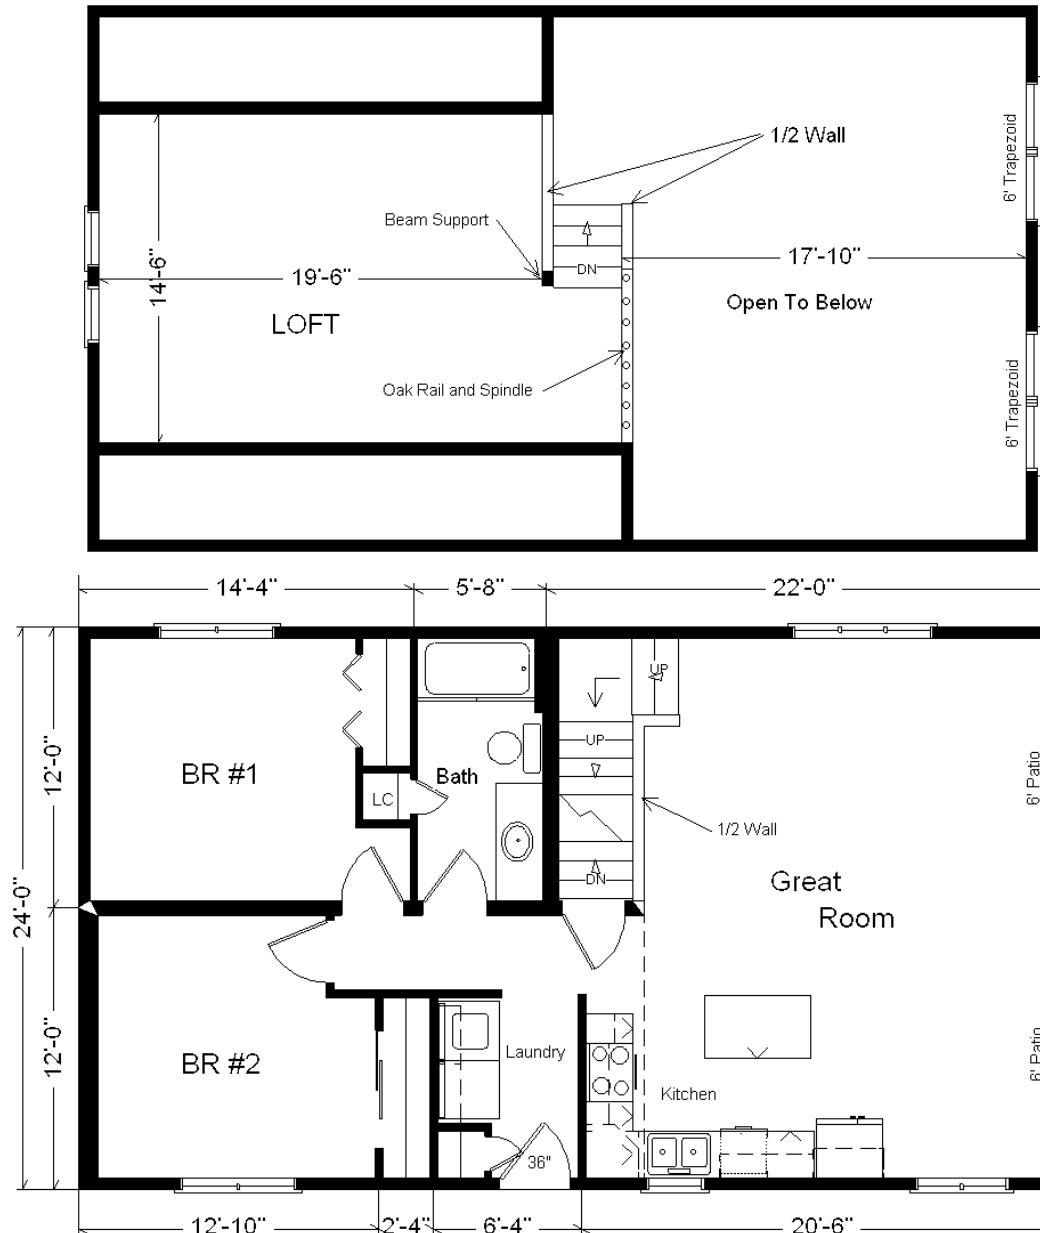

Model #4

24x42 Rustic Loft 1,260 sq. ft.

From Design Homes New Rustic Line!

Design Homes, Inc.

Plover, WI

(#10478-6-6)

Base Price: \$116,550.00

This Home Displays The Following Options:

LP Smartside Siding (1502 sf)	5,933.00
3.5" Window Lineals	656.00
3.5" Door Lineals	305.00
Carpet Upgrade (Elegance)	1,788.00
2 DHI Paddle Fan Lights	367.00
Laundry Area w/ Hickory Cabinets	940.00
ORB Bath Option	495.00
Vanity Base Drawers (VDDDB)	226.00
Cultured Granite Vanity Top	295.00
Swan Quartz Kitchen Sink	332.00
Pull-down Kohler Kit. Faucet (ORB)	235.00
Pioneer Hickory Cabinets	2,775.00
Select Cabinet Option	550.00
Crown Molding (22')	352.00
Custom Cabinets	268.00
Mullion Glass Cab. Door	128.00
Prefinished Oak Railing	490.00
2 - 6' Pella Trapezoid Windows	1,700.00
Pella Encompass Casement Windows	1,840.00
2 - 6' Pella Patio Doors	2,188.00
2nd Exterior Door Credit	-355.00

Total With Options Shown: \$138,058.00

ZONE 1

NOTE...Heating Systems are optional on all Design Home's Rustic and Basic Series in Zone 1

Color Information

Chestnut LP Siding, Almond Trim, Tan Lineals, Weatherwood Shingles, Bisque Bath, #430 Vanity Top, Fawn Carpet, 91180 Vinyls, Nero Sink, Natural Oak Trim & Doors, Black Unvented Rangehood, Almond Pella Vinyl Casement Windows, Natural Pine Car Siding on Ceiling and End Walls, Butterum Granite Countertop, ORB Hardware/Bath