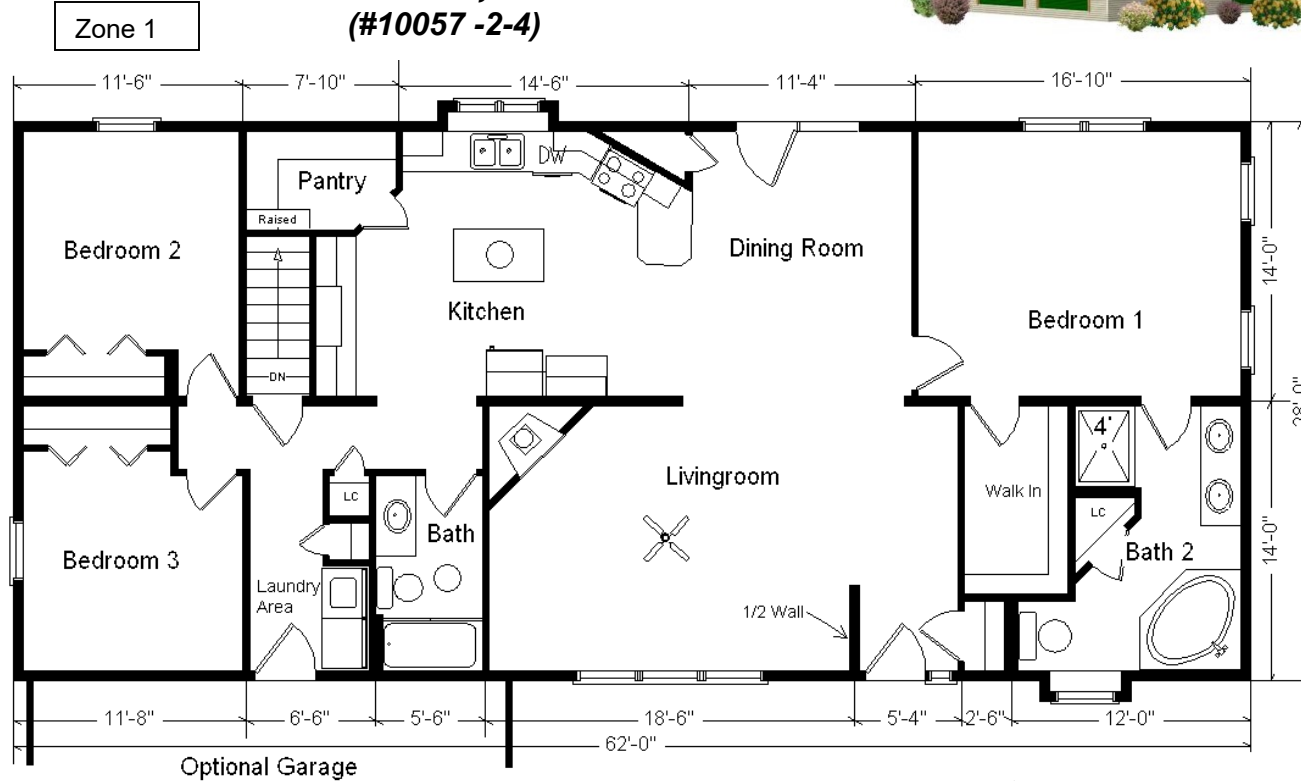

Design Homes, Inc.

Plover, WI
 (#10057 -2-4)

Model #5
28x62 Ranch 1,736 sq. ft.

Base Price:	\$123,699.00
This Home Displays The Following Options:	
6/12 Roof Slope	3,038.00
Large Gable	1,456.00
Extra Gable Detail	215.00
1' Bump-Out Of Small Window (x2)	1,040.00
Upgrade Carpet (EDL II)	2,269.00
Laminate Tile (Kit/Din, Foyer)	2,594.00
Vaulted Ceilings (LR, DR, Kitchen)	1,595.00
Gas Fireplace	5,600.00
Upgrade 6 Panel Oak Doors (x10)	2,150.00
Paddle Fan Light (LR)	204.00
Laundry Area w/Cabinets	750.00
Oil Rubbed Bronze Package	1,165.00
Extra 3/4 Bath	2,450.00
Corner Whirlpool	3,200.00
Double Sink Vanity	725.00
Vanity Base Drawers (x3)	396.00
Shower Door (Bath #2)	285.00
Upgrade Vanity Tops (Cultured Granite)	590.00
Seneca Ridge Oak Cabinets (disc)	2,400.00
8.5' Extra Base Cabinets	1,369.00
5.5' Extra Wall Cabinets	677.00
Custom Cabinets	275.00
Upgrade Hi-Macs Kitchen Countertop	5,461.00
Pull-out Kit. Faucet (K15160-CP)	146.00
Crown Molding Above Kit Cabinets (34')	544.00
5' Mullion Glass Door Wall Cabinets	425.00
Whirlpool Dishwasher (WDF310)	554.00
Suntube (x2)	1,120.00
Peachtree Windows	5,226.00
Upgrade Kitchen Window (2030-2)	383.00
Shutters	504.00
Upgrade Front Entry Door (SS684HRRP)	950.00
Sidelight Stained (SS692HRRP)	1,247.00
6' Citadel French Swing (Dining)	2,060.00
Total With Options Shown:	\$176,762.00

Feb 2018

This Display is Sold

MN #BC146710

**Reverse Plan
 w/Optional
 Garage Shown**

Price Includes: Delivery in Zones 1 and 2, Crane Work, All Blueprints, R55 Ceilings, R20 Exterior Walls, REAL Plywood Floors, Kohler Plumbing, Pella Windows, 200 Amp Service, All Applicable Tax and Much More!!