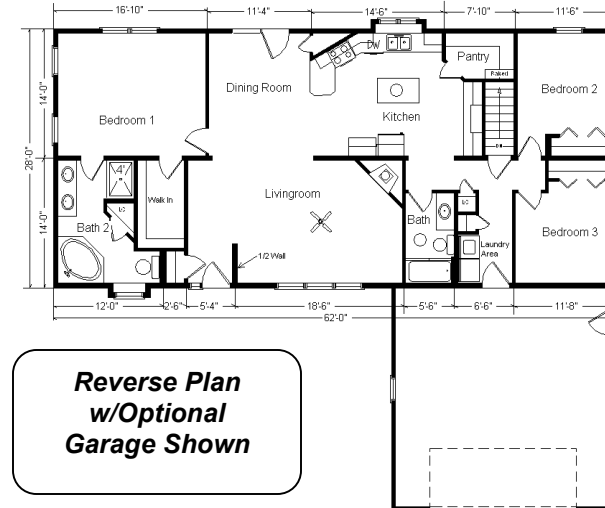

Design Homes, Inc.

Plover, WI
 (#10057 -2-4)

Model #5
28x62 Ranch 1,736 sq. ft.

Base Price:	\$123,699.00
This Home Displays The Following Options:	
6/12 Roof Slope	3,038.00
Large Gable	1,456.00
Extra Gable Detail	215.00
1' Bump-Out Of Small Window (x2)	1,040.00
Upgrade Carpet (EDL II)	2,269.00
Laminate Tile (Kit/Din, Foyer)	2,594.00
Vaulted Ceilings (LR, DR, Kitchen)	1,595.00
Gas Fireplace	5,600.00
Upgrade 6 Panel Oak Doors (x10)	2,150.00
Paddle Fan Light (LR)	204.00
Laundry Area w/Cabinets	750.00
Oil Rubbed Bronze Package	1,165.00
Extra 3/4 Bath	2,450.00
Corner Whirlpool	3,200.00
Double Sink Vanity	725.00
Vanity Base Drawers (x3)	396.00
Shower Door (Bath #2)	285.00
Upgrade Vanity Tops (Cultured Granite)	590.00
Seneca Ridge Oak Cabinets (disc)	2,400.00
8.5' Extra Base Cabinets	1,369.00
5.5' Extra Wall Cabinets	677.00
Custom Cabinets	275.00
Upgrade Hi-Macs Kitchen Countertop	5,461.00
Pull-out Kit. Faucet (K15160-CP)	146.00
Crown Molding Above Kit Cabinets (34')	544.00
5' Mullion Glass Door Wall Cabinets	425.00
Whirlpool Dishwasher (WDF310)	554.00
Suntube (x2)	1,120.00
Peachtree Windows	5,226.00
Upgrade Kitchen Window (2030-2)	383.00
Shutters	504.00
Upgrade Front Entry Door (SS684HRRP)	950.00
Sidelight Stained (SS692HRRP)	1,247.00
6' Citadel French Swing (Dining)	2,060.00
Total With Options Shown:	\$176,762.00

Feb 2018

This Display is Sold

MN #BC146710

**Reverse Plan
 w/Optional
 Garage Shown**

Price Includes: Delivery in Zones 1 and 2, Crane Work, All Blueprints, R55 Ceilings, R20 Exterior Walls, REAL Plywood Floors, Kohler Plumbing, Pella Windows, 200 Amp Service, All Applicable Tax and Much More!!