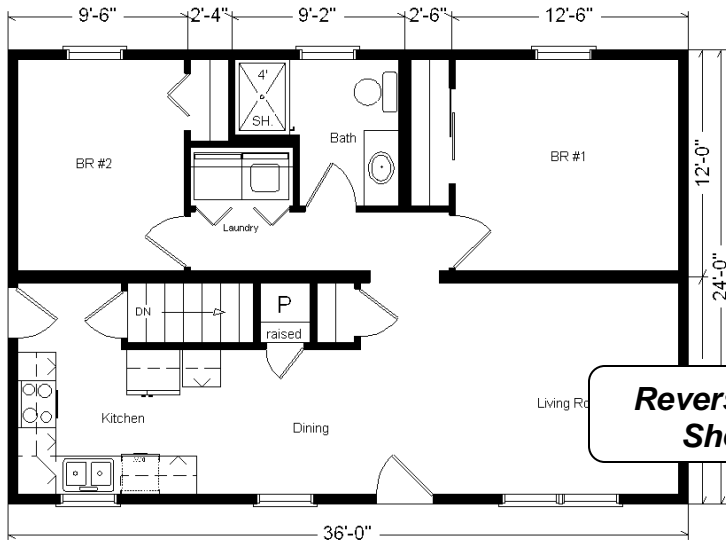

Model #6

24x36 Basic Ranch 864 sq. ft.

Design Homes, Inc.

Plover, WI
 (#10438 -5-6)

Jan 2017

Base Price: \$62,979.00
This Home Displays The Following Options:

Vanity Drawer Base (VDDDB)	226.00
Kohler Puill-down Kit. Faucet (K560-CP)	215.00
Shutters	252.00
Laundry Area w/Hook-ups	428.00

Total With Options Shown: \$64,100.00

ZONE 1

NOTE...Heating Systems are optional on all Design Home's Rustic and Basic Series in Zone 1

Price Includes:
 Delivery in Zone 1,
 Crane Work, All
 Blueprints, R55
 Ceilings, R20
 Exterior Walls, REAL
 Plywood Floors,
 Kohler Plumbing,
 Pella Windows, 200
 Amp Service, All
 Applicable Tax and
 Much More!!