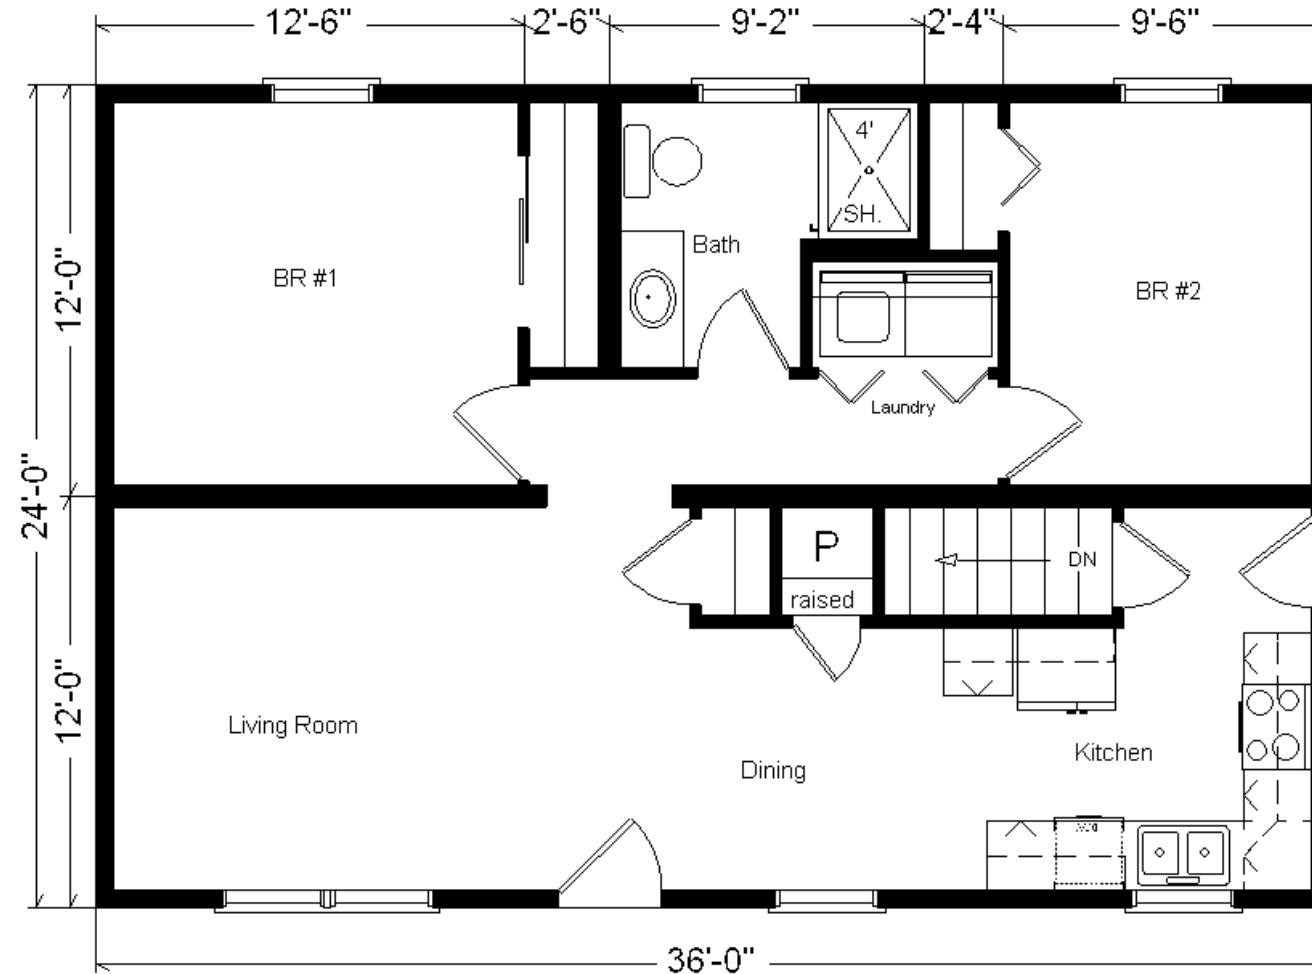

Model #6

24x36 Classic Ranch 864 sq. ft.

Design Homes, Inc.

Plover, WI
(#10438 -5-6)

Base Price: \$64,868.00
This Home Displays The Following Options:

Vanity Drawer Base (VDDDB)	226.00
Kohler Puill-down Kit. Faucet (K560-CF)	215.00
Shutters	378.00
Laundry Area w/Hook-ups	428.00

Total With Options Shown: \$66,115.00

Feb. 2018

This Model is Sold

Price Includes:
Delivery in Zone 1,
Crane Work, All
Blueprints, R55
Ceilings, R20
Exterior Walls, REAL
Plywood Floors,
Kohler Plumbing,
Pella Windows, 200
Amp Service, All
Applicable Tax and
Much More!!

NOTE...Heating Systems are optional
on all Design Home's Rustic and Basic
Series in Zone 1

**Reverse Plan
Shown**

Color Information
Savannah Wicker Siding, Cottage White Trim, Weatherwood Shingles, Green
Shutters, SS Sink, Black Rangehood, Pecan Oak Trim & Doors, Bisque Bath,
Coffee House Carpet, 91160 Vinyls, Visions Cameo Vinyl Sgl-hung Windows,
Mocha Travertine Countertop