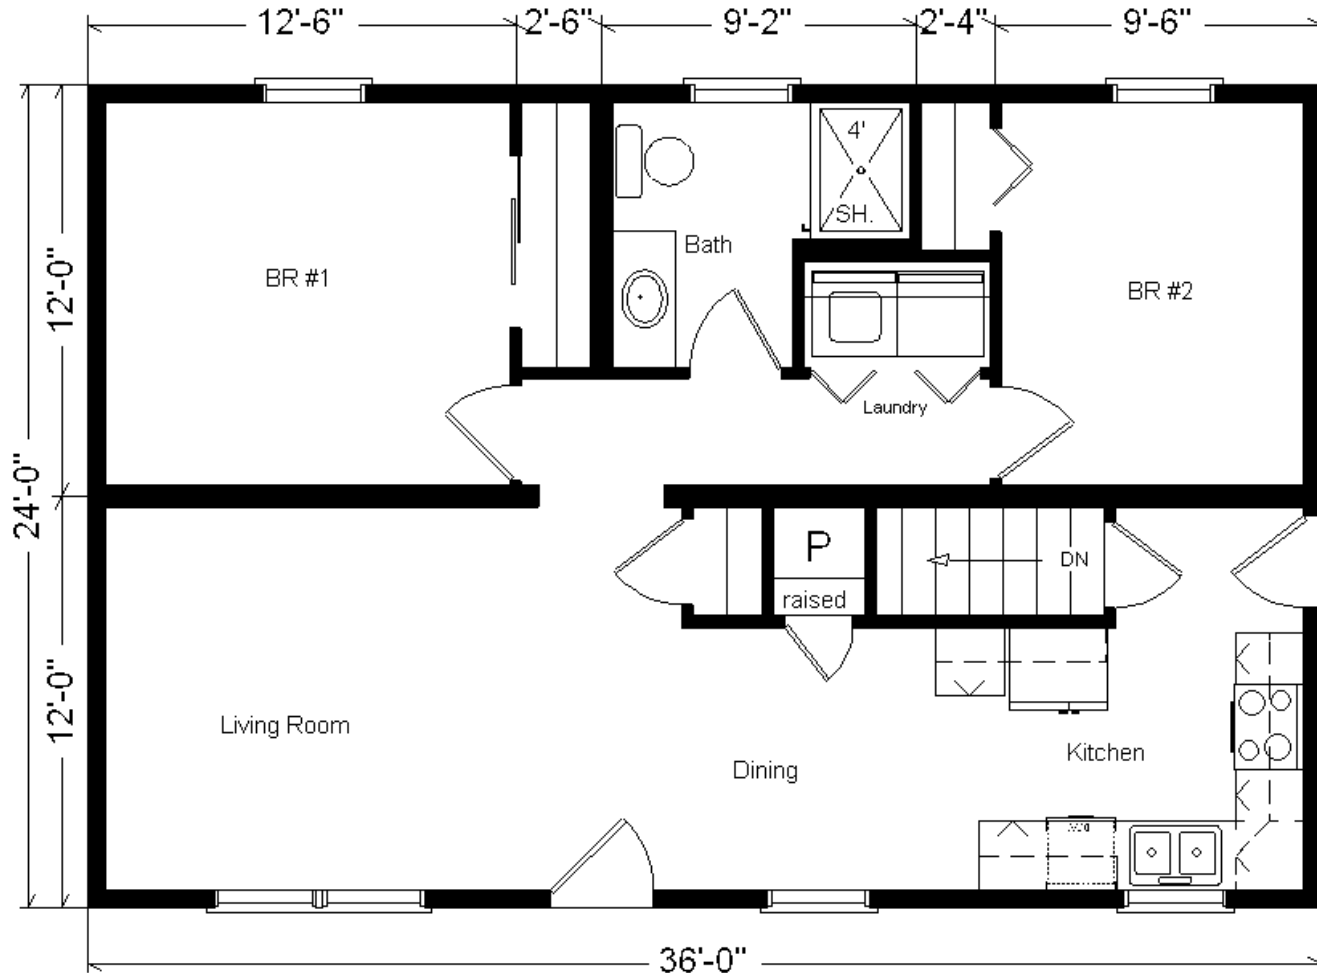

Model #6

24x36 Basic Ranch 864 sq. ft.

Design Homes, Inc.

Plover, WI
 (#10438 -5-6)

Jan 2017

Base Price: \$62,979.00
This Home Displays The Following Options:

Vanity Drawer Base (VDDDB)	226.00
Kohler Puill-down Kit. Faucet (K560-CP)	215.00
Shutters	252.00
Laundry Area w/Hook-ups	428.00

Total With Options Shown: \$64,100.00

ZONE 1

NOTE...Heating Systems are optional on all Design Home's Rustic and Basic Series in Zone 1

Price Includes:
 Delivery in Zone 1,
 Crane Work, All
 Blueprints, R55
 Ceilings, R20
 Exterior Walls, REAL
 Plywood Floors,
 Kohler Plumbing,
 Pella Windows, 200
 Amp Service, All
 Applicable Tax and
 Much More!!

Reverse Plan Shown

Color Information
 Savannah Wicker Siding, Cottage White Trim, Weatherwood Shingles, Green Shutters, SS Sink, Black Rangehood, Pecan Oak Trim & Doors, Bisque Bath, Coffee House Carpet, 91160 Vinyls, Visions Cameo Vinyl Sgl-hung Windows, Mocha Travertine Countertop