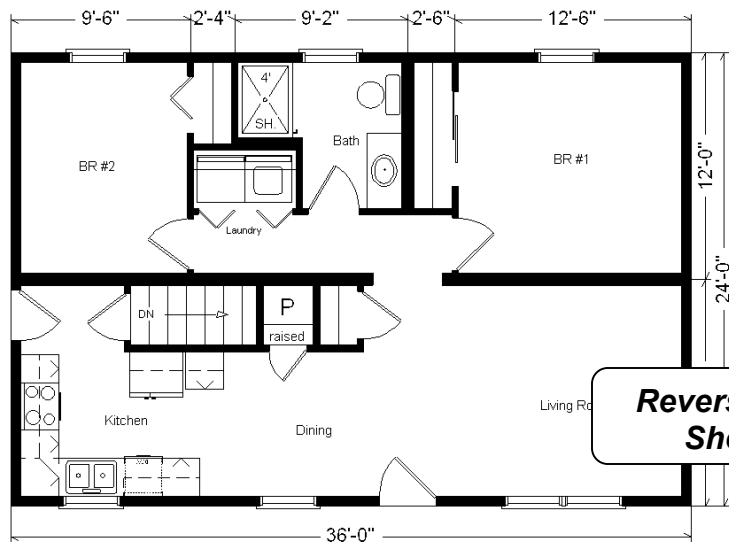

Base Price: $64,868.00
This Home Displays The Following Options:

Vanity Drawer Base (VDDDB)	226.00
Kohler Puill-down Kit. Faucet (K560-CF)	215.00
Shutters	378.00
Laundry Area w/Hook-ups	428.00

Total With Options Shown: $66,115.00

Feb. 2018

This Model is Sold

Price Includes:
Delivery in Zone 1,
Crane Work, All
Blueprints, R55
Ceilings, R20
Exterior Walls, REAL
Plywood Floors,
Kohler Plumbing,
Pella Windows, 200
Amp Service, All
Applicable Tax and
Much More!!

NOTE...Heating Systems are optional
on all Design Home's Rustic and Basic
Series in Zone 1