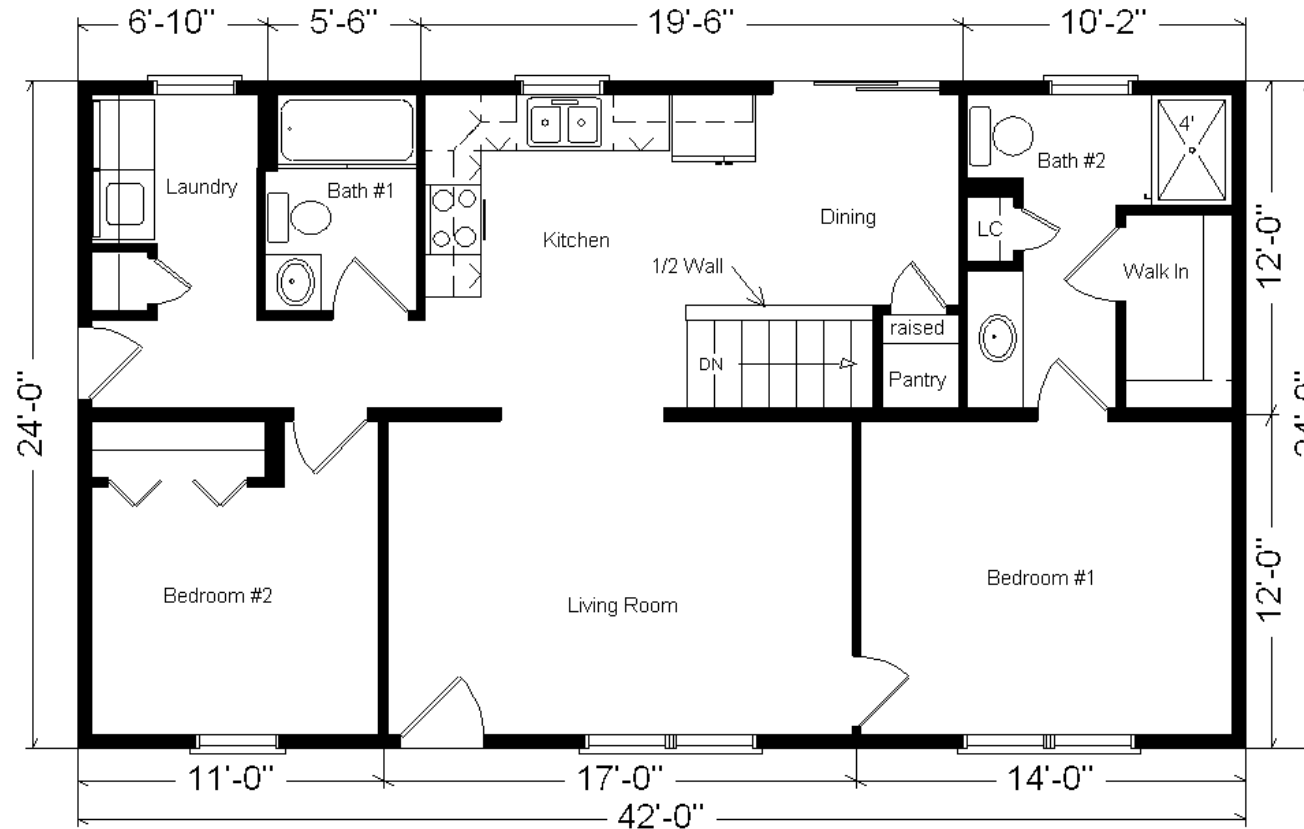

# Model #7

24x42 Basic Ranch 1,008 sq. ft.

# Design Homes, Inc.

Plover, WI  
 (#10482 -6-6)

<b>Base Price:</b>	<b>\$70,854.00</b>
<b>This Home Displays The Following Options:</b>	
Metal Roof	2436.00
Premium Color Vinyl Siding	398.00
Wire for Fan/Light (LR)	39.00
Vanity Drawer Base (VSB)	70.00
3/4 Bath	2450.00
Vaulted Ceilings (LR,Kit,Din)	915.00
Laundry Area w/Hook-ups	428.00
6' Visions Patio Door	866.00
Painted Front Door (1 side)	136.00

**Total With Options Shown: \$78,592.00**

NOTE...Heating Systems are optional on all Design Home's Rustic and Basic Series in Zone 1

ZONE 1

**Price Includes:**  
 Delivery in Zone 1,  
 Crane Work, All  
 Blueprints, R55  
 Ceilings, R20  
 Exterior Walls, REAL  
 Plywood Floors,  
 Kohler Plumbing,  
 Pella Windows, 200  
 Amp Service, All  
 Applicable Tax and  
 Much More!!

**Reverse Plan  
 Shown**