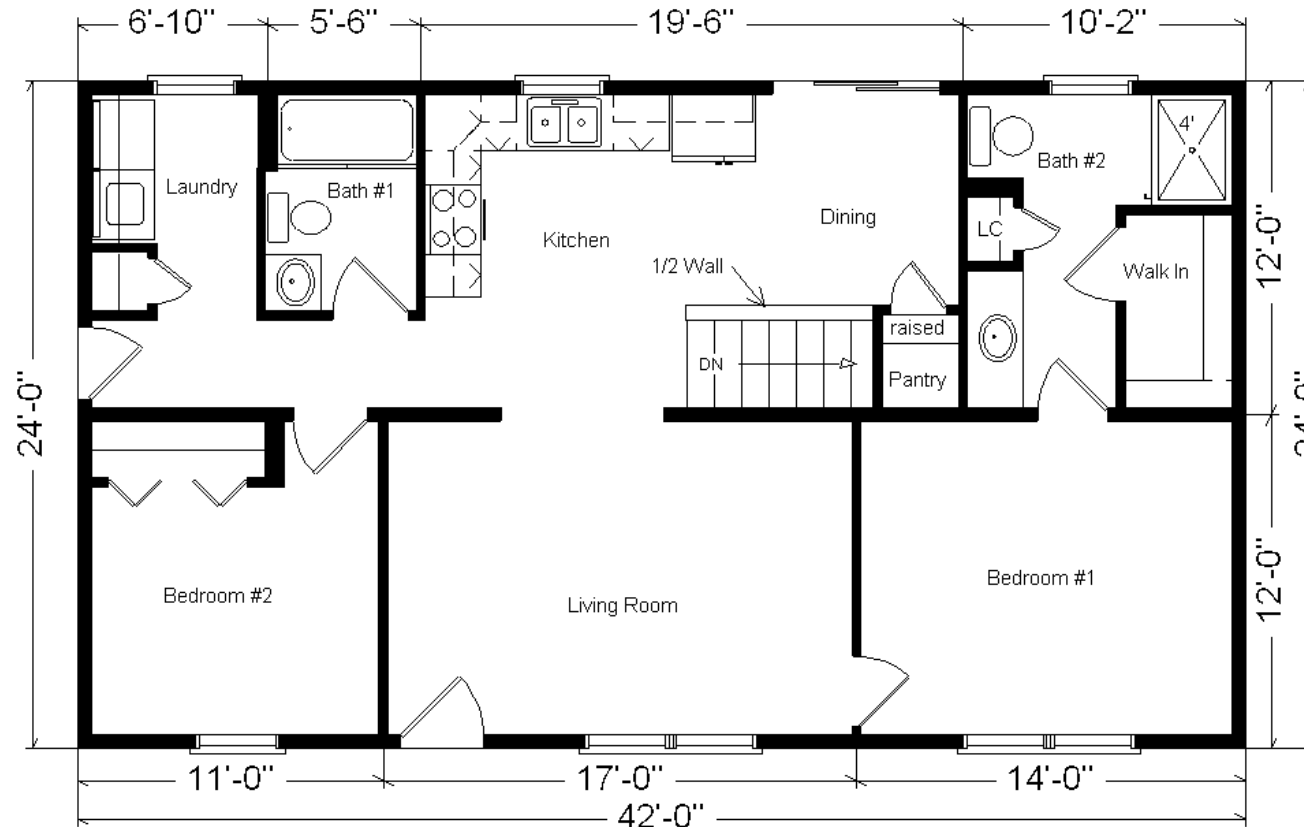

# Model #7

24x42 Basic Ranch 1,008 sq. ft.

# Design Homes, Inc.

Plover, WI  
 (#10482 -6-6)

<b>Base Price:</b>	<b>\$72,980.00</b>
<b>This Home Displays The Following Options:</b>	
Metal Roof	2562.00
Premium Color Vinyl Siding	411.00
Wire for Fan/Light (LR)	39.00
Vanity Drawer Base (VSB)	70.00
3/4 Bath	2450.00
Vaulted Ceilings (LR,Kit,Din)	941.00
Laundry Area w/Hook-ups	428.00
6' Visions Patio Door	892.00
Painted Front Door (1 side)	136.00

**Total With Options Shown: \$80,909.00**

NOTE...Heating Systems are optional on all Design Home's Rustic and Basic Series in Zone 1

**Reverse Plan Shown**

**ZONE 1**

**Price Includes:**  
 Delivery in Zone 1,  
 Crane Work, All  
 Blueprints, R55  
 Ceilings, R20  
 Exterior Walls, REAL  
 Plywood Floors,  
 Kohler Plumbing,  
 Pella Windows, 200  
 Amp Service, All  
 Applicable Tax and  
 Much More!!