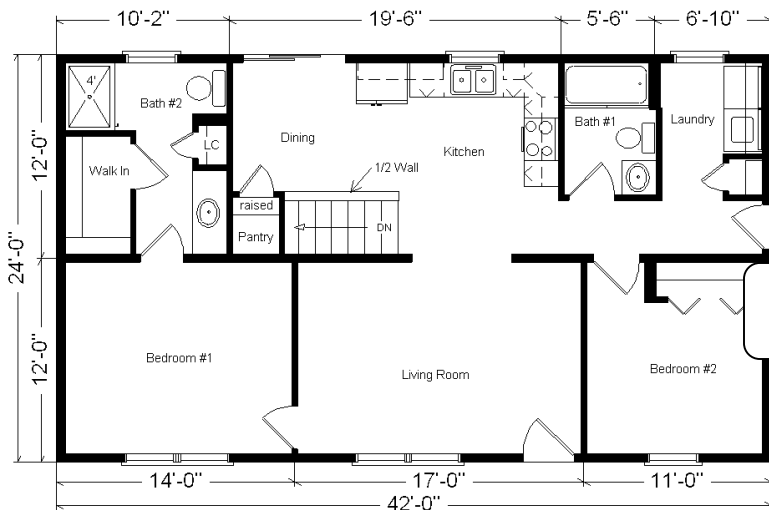

# Model #7

24x42 Basic Ranch 1,008 sq. ft.

# Design Homes, Inc.

Plover, WI  
 (#10482 -6-6)

<b>Base Price:</b>	<b>\$72,980.00</b>
<b>This Home Displays The Following Options:</b>	
Metal Roof	2562.00
Premium Color Vinyl Siding	411.00
Wire for Fan/Light (LR)	39.00
Vanity Drawer Base (VSB)	70.00
3/4 Bath	2450.00
Vaulted Ceilings (LR,Kit,Din)	941.00
Laundry Area w/Hook-ups	428.00
6' Visions Patio Door	892.00
Painted Front Door (1 side)	136.00

**Total With Options Shown: \$80,909.00**

NOTE...Heating Systems are optional on all Design Home's Rustic and Basic Series in Zone 1

**Reverse Plan Shown**

**ZONE 1**

**Price Includes:**  
 Delivery in Zone 1,  
 Crane Work, All  
 Blueprints, R55  
 Ceilings, R20  
 Exterior Walls, REAL  
 Plywood Floors,  
 Kohler Plumbing,  
 Pella Windows, 200  
 Amp Service, All  
 Applicable Tax and  
 Much More!!