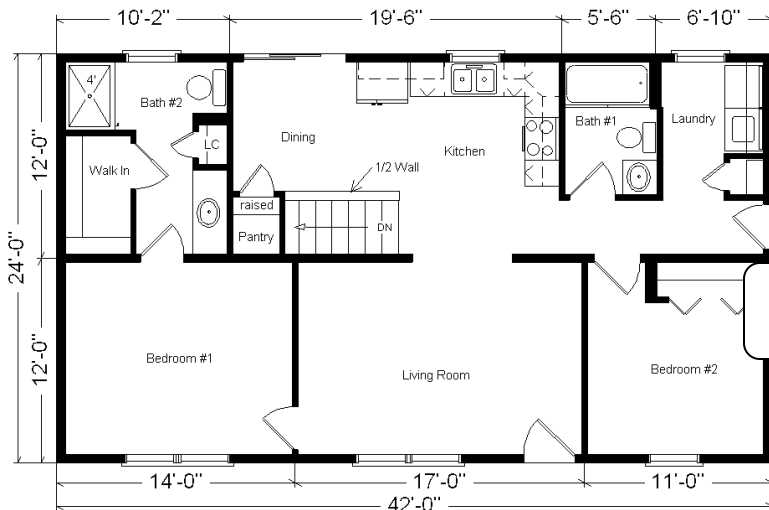

# Model #7

24x42 Basic Ranch 1,008 sq. ft.

# Design Homes, Inc.

Plover, WI  
 (#10482 -6-6)

<b>Base Price:</b>	<b>\$70,854.00</b>
<b>This Home Displays The Following Options:</b>	
Metal Roof	2436.00
Premium Color Vinyl Siding	398.00
Wire for Fan/Light (LR)	39.00
Vanity Drawer Base (VSB)	70.00
3/4 Bath	2450.00
Vaulted Ceilings (LR,Kit,Din)	915.00
Laundry Area w/Hook-ups	428.00
6' Visions Patio Door	866.00
Painted Front Door (1 side)	136.00

**Total With Options Shown: \$78,592.00**

NOTE...Heating Systems are optional on all Design Home's Rustic and Basic Series in Zone 1

ZONE 1

**Price Includes:**  
 Delivery in Zone 1,  
 Crane Work, All  
 Blueprints, R55  
 Ceilings, R20  
 Exterior Walls, REAL  
 Plywood Floors,  
 Kohler Plumbing,  
 Pella Windows, 200  
 Amp Service, All  
 Applicable Tax and  
 Much More!!

**Reverse Plan  
 Shown**