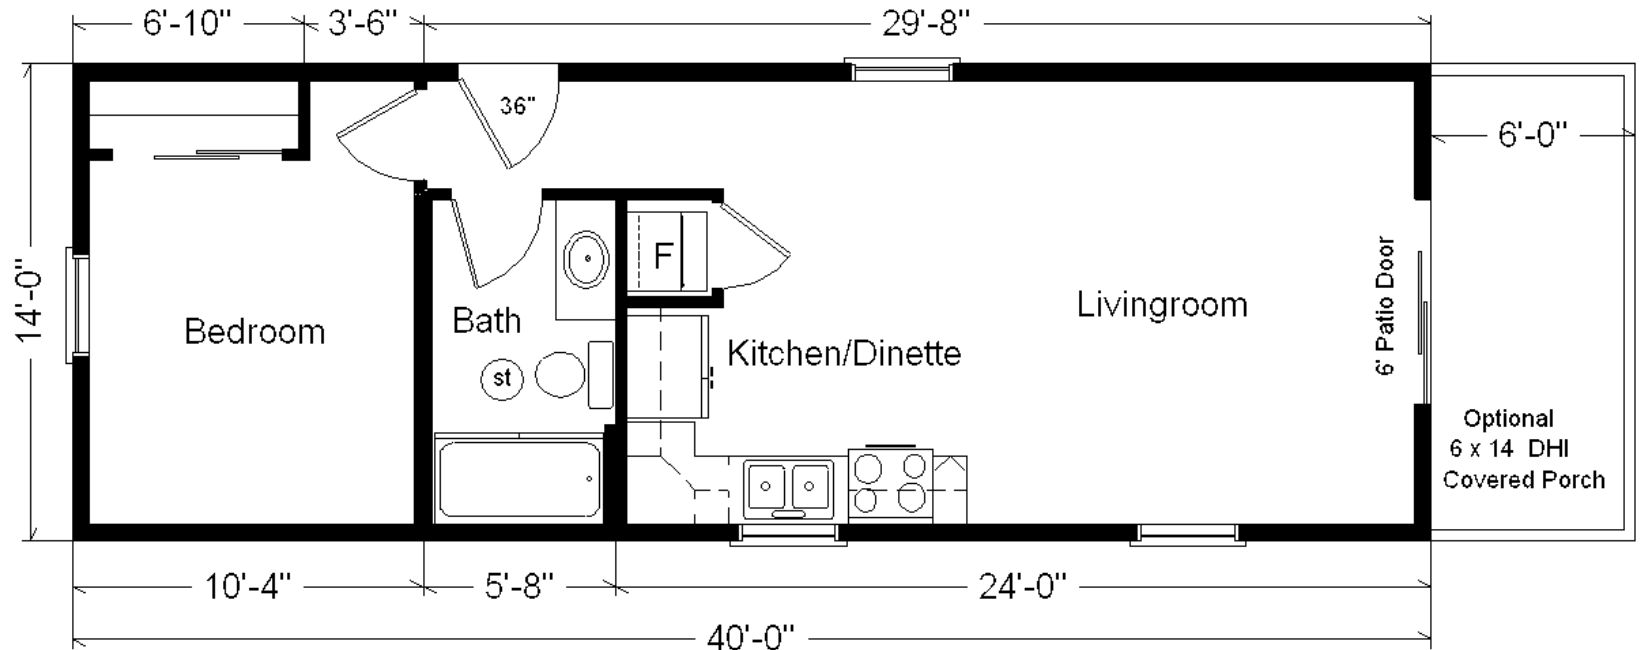

Cabin/Mini-Home

14x40
w/Optional 6' Porch
560 sq. ft.

Design Homes, Inc.

Plover, WI
(#10146 -3-6)

Base Price:	\$43,198.00
This Cabin Displays The Following Options:	
6' Porch	3,925.00
Vaulted Ceilings (Kit,LR & Porch)	903.00
Wire for Electric Range	100.00
Forced Air Furnace Upgrade (LP)	1,950.00
Suntube	560.00
6' Visions Patio Door	892.00
Shutters	252.00
Exterior Door Credit	-365.00
Total With Options Shown:	\$51,415.00

This Model is Sold

Price Includes: 100 Mile Delivery, Crane Work, All Blueprints, R55 Ceilings, R20 Exterior Walls, REAL Plywood Floors, Kohler Plumbing, Pella Windows, 200 Amp Service, All Applicable Tax and Much More!!