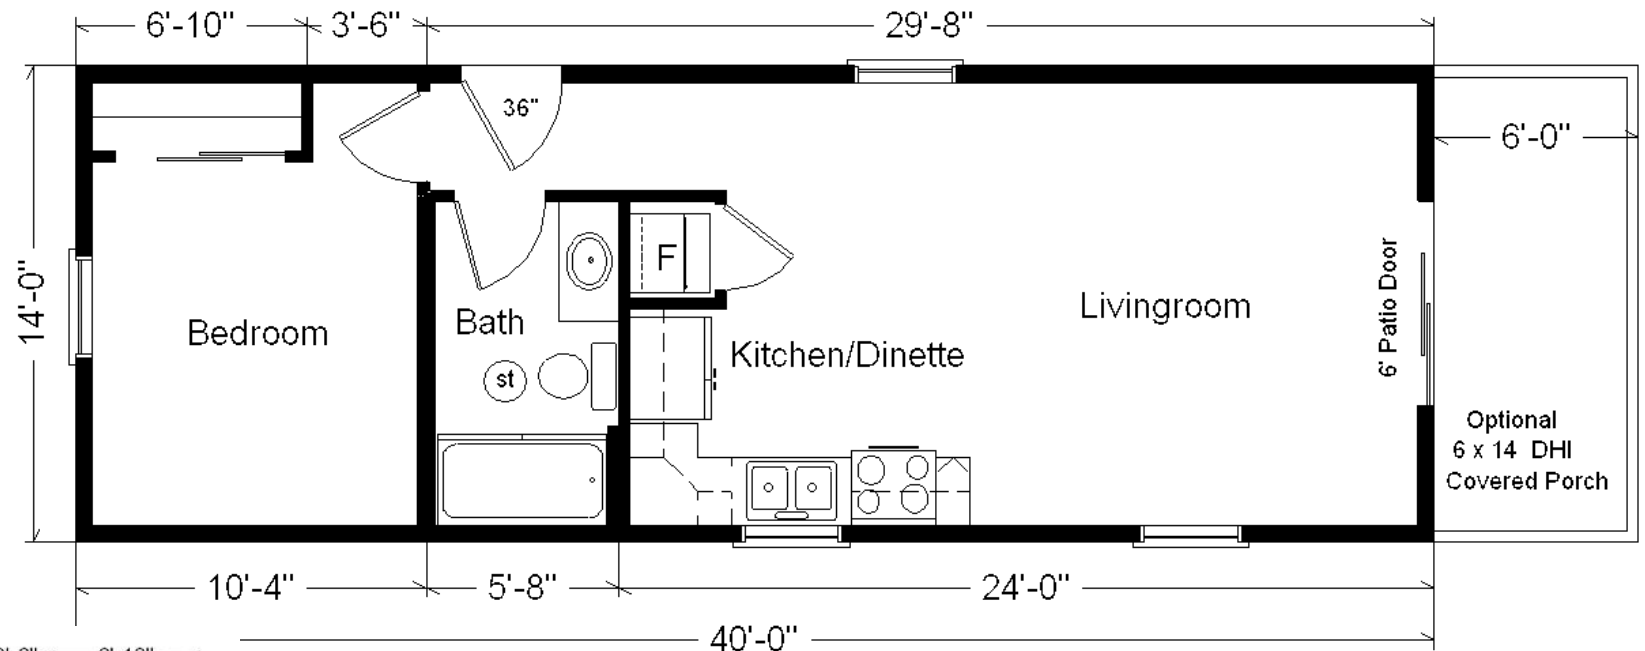

Cabin/Mini-Home

14x40
w/Optional 6' Porch
560 sq. ft.

Design Homes, Inc.

Plover, WI
(#10146 -3-6)

Base Price:	\$41,536.00
This Cabin Displays The Following Options:	
6' Porch	3,774.00
Vaulted Ceilings (Kit, LR & Porch)	878.00
Wire for Electric Range	100.00
Lennox Furnace Upgrade (LP)	1,224.00
Suntube	560.00
6' Visions Patio Door	866.00
Shutters	168.00
Exterior Door Credit	-355.00
Total With Options Shown:	\$48,751.00

Buy Display Model For:
\$44,851.00
(discounted 3,900.00!)

Price Includes: 100 Mile Delivery, Crane Work, All Blueprints, R55 Ceilings, R20 Exterior Walls, REAL Plywood Floors, Kohler Plumbing, Pella Windows, 200 Amp Service, All Applicable Tax and Much More!!