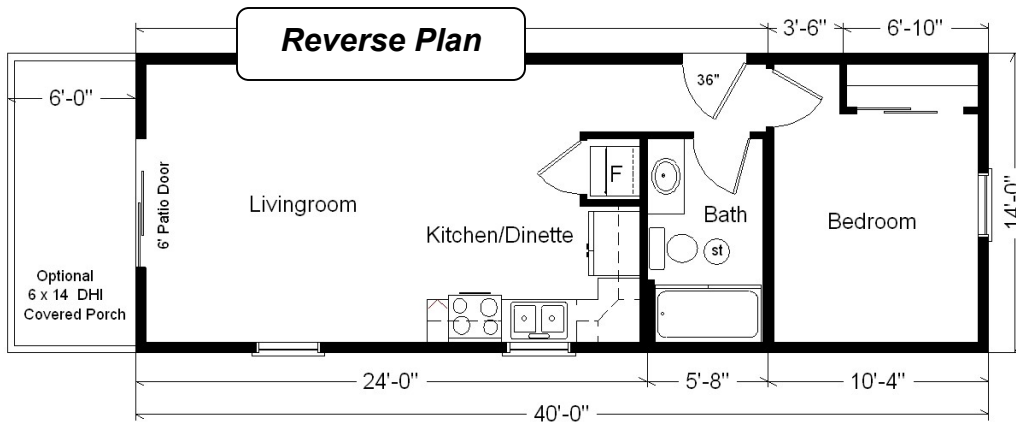

Cabin/Mini-Home

14x40
w/Optional 6' Porch
560 sq. ft.

Design Homes, Inc.

Plover, WI
(#10146 -3-6)

Base Price:	\$43,198.00
This Cabin Displays The Following Options:	
6' Porch	3,925.00
Vaulted Ceilings (Kit,LR & Porch)	903.00
Wire for Electric Range	100.00
Forced Air Furnace Upgrade (LP)	1,950.00
Suntube	560.00
6' Visions Patio Door	892.00
Shutters	252.00
Exterior Door Credit	-365.00
Total With Options Shown:	\$51,415.00

This Model is Sold

Price Includes: 100 Mile Delivery, Crane Work, All Blueprints, R55 Ceilings, R20 Exterior Walls, REAL Plywood Floors, Kohler Plumbing, Pella Windows, 200 Amp Service, All Applicable Tax and Much More!!