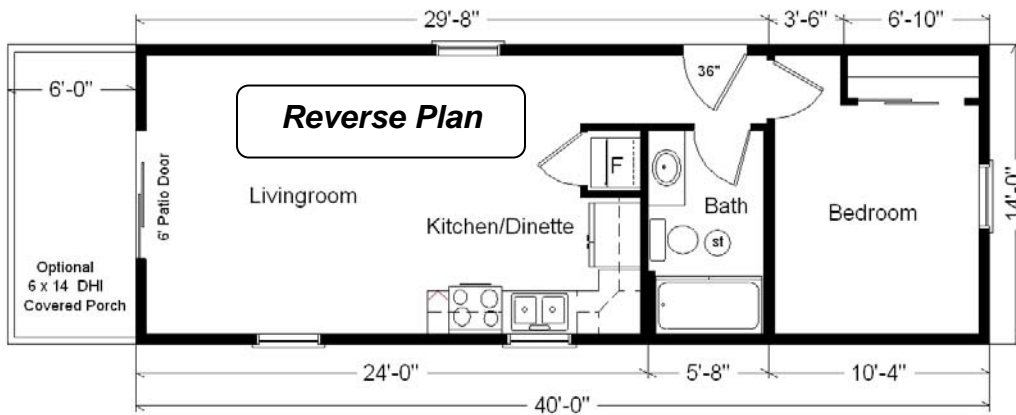

Cabin/Mini-Home

14x40
w/Optional 6' Porch
560 sq. ft.

Design Homes, Inc.

Plover, WI
(#10146 -3-6)

Base Price:	\$41,536.00
This Cabin Displays The Following Options:	
6' Porch	3,774.00
Vaulted Ceilings (Kit, LR & Porch)	878.00
Wire for Electric Range	100.00
Lennox Furnace Upgrade (LP)	1,224.00
Suntube	560.00
6' Visions Patio Door	866.00
Shutters	168.00
Exterior Door Credit	-355.00
Total With Options Shown:	\$48,751.00

Buy Display Model For:
\$44,851.00
(discounted 3,900.00!)

Price Includes: 100 Mile Delivery, Crane Work, All Blueprints, R55 Ceilings, R20 Exterior Walls, REAL Plywood Floors, Kohler Plumbing, Pella Windows, 200 Amp Service, All Applicable Tax and Much More!!