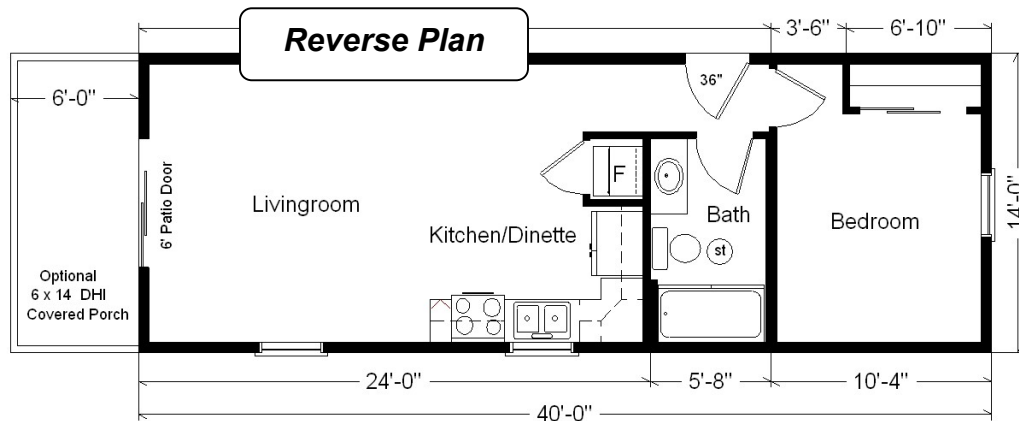

Design Homes, Inc.

40' Cabin/Mini-Home

w/Optional 6' Porch
560 sq. ft.

Plover, WI
(#10146 -3-6)

Base Price:	\$43,198.00
This Cabin Displays The Following Options:	
6' Porch	3,925.00
Vaulted Ceilings (Kit,LR & Porch)	903.00
Wire for Electric Range	100.00
Forced Air Furnace Upgrade (LP)	1,950.00
Suntube	560.00
6' Visions Patio Door	892.00
Shutters	252.00
Exterior Door Credit	-365.00
Total With Options Shown:	\$51,415.00

This Model is Sold

Price Includes: Delivery in Zone 1, Crane Work, All Blueprints, R55 Ceilings, R20 Exterior Walls, 2x10 Floor Joists, Kohler Plumbing, Pella Windows, 200 Amp Service, All Applicable Tax and Much More!!