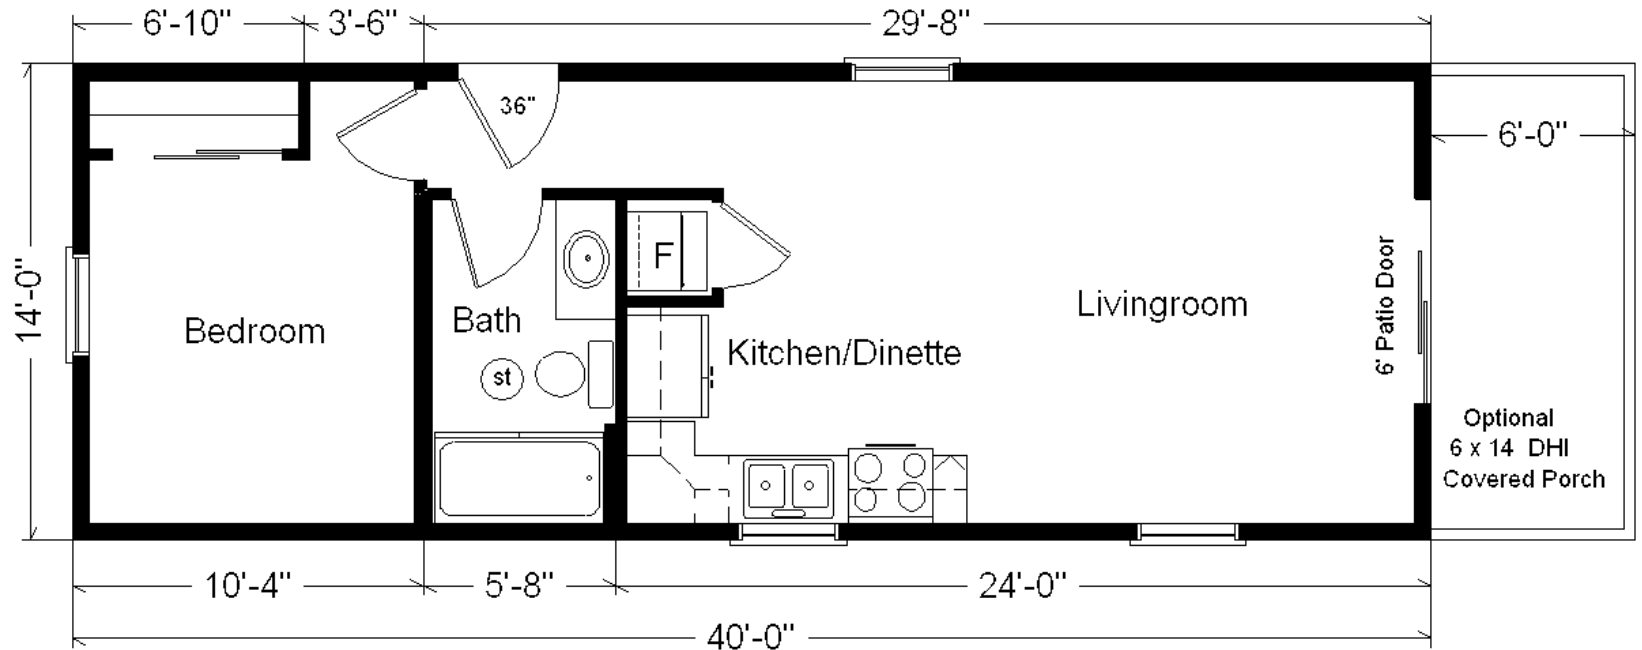

Design Homes, Inc.

40' Cabin/Mini-Home

w/Optional 6' Porch
560 sq. ft.

Plover, WI
(#10146 -3-6)

Base Price:	\$43,198.00
This Cabin Displays The Following Options:	
6' Porch	3,925.00
Vaulted Ceilings (Kit,LR & Porch)	903.00
Wire for Electric Range	100.00
Forced Air Furnace Upgrade (LP)	1,950.00
Suntube	560.00
6' Visions Patio Door	892.00
Shutters	252.00
Exterior Door Credit	-365.00
Total With Options Shown:	\$51,415.00

This Model is Sold

Price Includes: Delivery in Zone 1, Crane Work, All Blueprints, R55 Ceilings, R20 Exterior Walls, 2x10 Floor Joists, Kohler Plumbing, Pella Windows, 200 Amp Service, All Applicable Tax and Much More!!