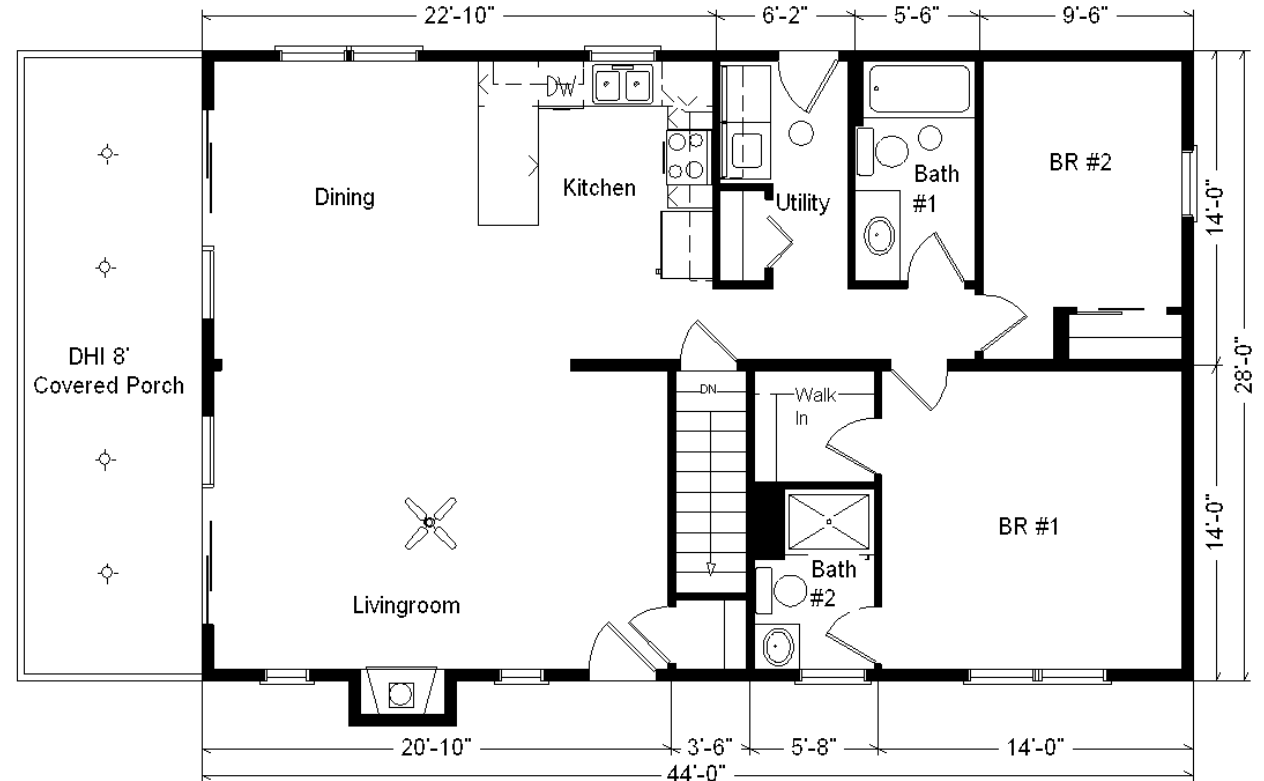

# Model #2

28x44 Ranch 1232 sq. ft.

# Design Homes, Inc.

Urbana, IA  
(#9950 -2-6)

July 2018

<b>Base Price:</b>	<b>\$100,053.00</b>
<b>This Home Displays The Following Options:</b>	
8' x 28' Porch	13,048.00
6/12 Roof Slope	2,548.00
Pella Pro-Line Windows	3,482.00
Mastic Vinyl Siding (disc.)	4,035.00
Shutters	441.00
Upgrade Carpet (Gorham)	298.00
Wood Laminate Flooring ( LR )	1,112.00
Wood Fireplace (disc.)	3,825.00
Outside Chimney Chase	1,350.00
Vaulted Ceilings (LR, DR, Kit)	1,294.00
Rubbed Bronze Package	795.00
4 Recessed Lights (wet loc.)	280.00
2 Dimmer Switches	50.00
Paddle Fan/Light (LR)	204.00
Extra 3/4 Bath	2,450.00
Elongated Toilet (Bath #1)	62.00
Cultured Granite Vanity Tops	354.00
Laundry Area w/Shelf	428.00
Spring Valley Nat. Cabinets (disc)	1,305.00
Enlarged Corner Cabinet	57.00
Kitchen Drawer base	57.00
Mullion Glass Cabinet Door	128.00
Crown Molding (18')	252.00
Kohler Cast Iron Sink	307.00
Pull-out Kit. Faucet (K12177-BRZ)	195.00
Whirlpool Dishwasher (DU850)	504.00
Suntube (x2)	1,120.00
2-9' Pella Patio Doors	7,920.00
Painted Entry Door (x2)	272.00

**Price Includes: 100 Mile Delivery, Crane Work, All Blueprints, R55 Ceilings, R20 Exterior Walls, 2x10 Floor Joists, Kohler Plumbing, Pella Windows, 200 Amp Service, All Applicable Tax and Much More!!**

**Reverse Plan w/Garage**

**Total With Options Shown: \$148,226.00**

**Buy Display Model For: \$128,291.00! (Discounted 19,935 !)**

**ZONES 1 & 2**

MN #BC146710