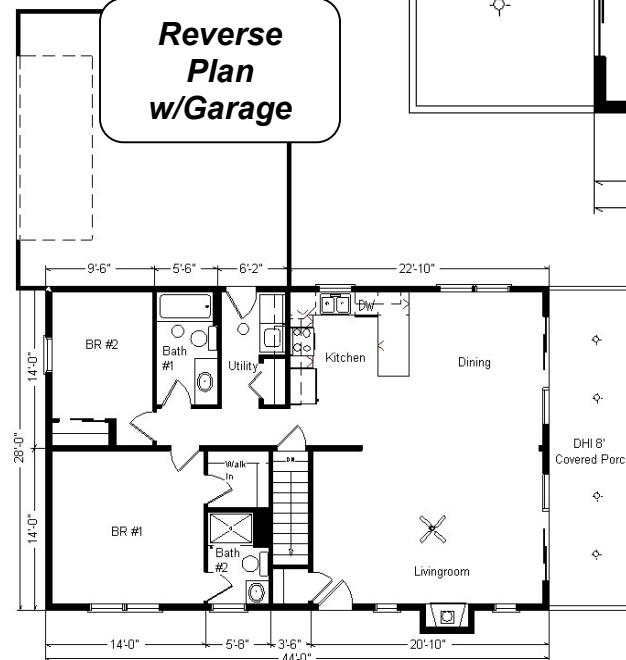

# Model #2

28x44 Ranch 1232 sq. ft.

# Design Homes, Inc.

Urbana, IA  
(#9950 -2-6)

July 2018

<b>Base Price:</b>	<b>\$100,053.00</b>
<b>This Home Displays The Following Options:</b>	
8' x 28' Porch	13,048.00
6/12 Roof Slope	2,548.00
Pella Pro-Line Windows	3,482.00
Mastic Vinyl Siding (disc.)	4,035.00
Shutters	441.00
Upgrade Carpet (Gorham)	298.00
Wood Laminate Flooring ( LR )	1,112.00
Wood Fireplace (disc.)	3,825.00
Outside Chimney Chase	1,350.00
Vaulted Ceilings (LR, DR, Kit)	1,294.00
Rubbed Bronze Package	795.00
4 Recessed Lights (wet loc.)	280.00
2 Dimmer Switches	50.00
Paddle Fan/Light (LR)	204.00
Extra 3/4 Bath	2,450.00
Elongated Toilet (Bath #1)	62.00
Cultured Granite Vanity Tops	354.00
Laundry Area w/Shelf	428.00
Spring Valley Nat. Cabinets (disc)	1,305.00
Enlarged Corner Cabinet	57.00
Kitchen Drawer base	57.00
Mullion Glass Cabinet Door	128.00
Crown Molding (18')	252.00
Kohler Cast Iron Sink	307.00
Pull-out Kit. Faucet (K12177-BRZ)	195.00
Whirlpool Dishwasher (DU850)	504.00
Suntube (x2)	1,120.00
2-9' Pella Patio Doors	7,920.00
Painted Entry Door (x2)	272.00

**Reverse Plan w/Garage**

**Total With Options Shown: \$148,226.00**

**Buy Display Model For: \$128,291.00! (Discounted 19,935 !)**

**ZONES 1 & 2**

MN #BC146710