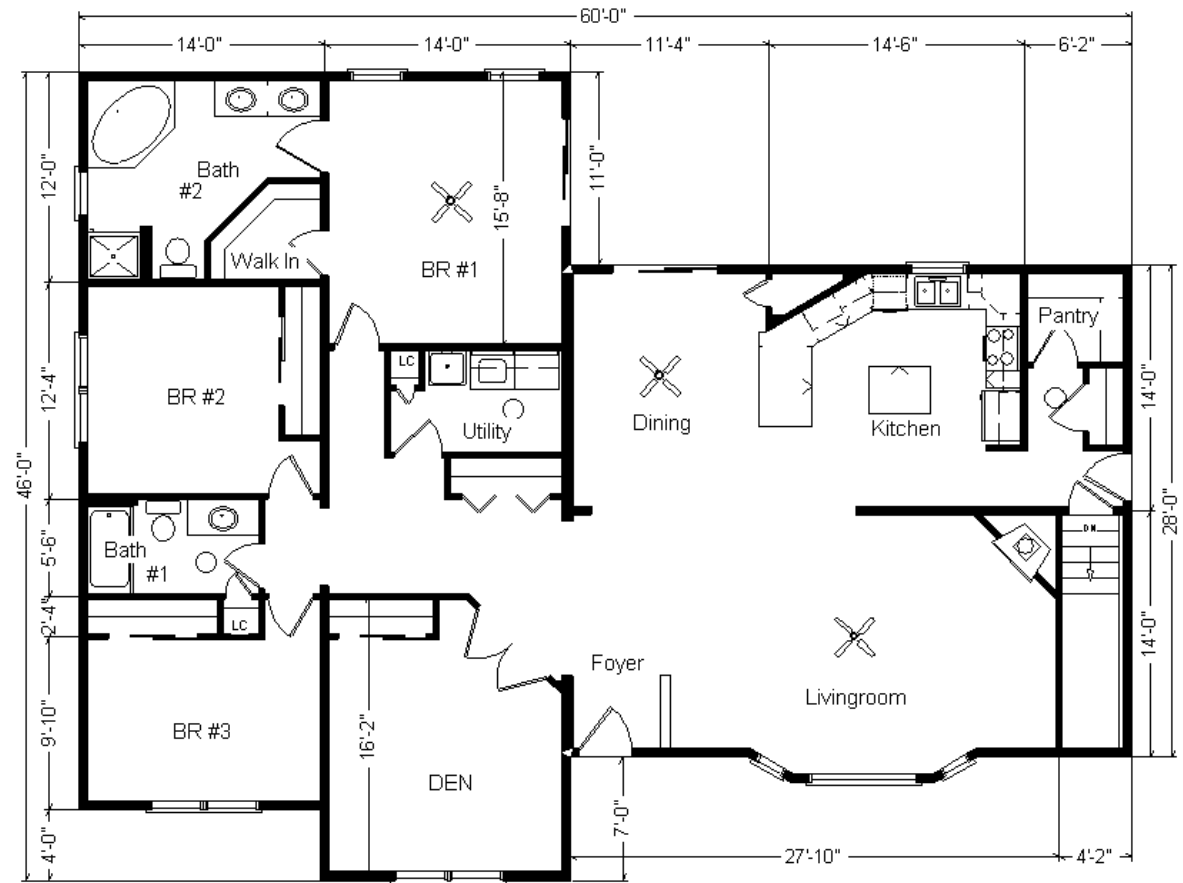

Base Price:	\$153,869.00
This Home Displays The Following Options:	
6/12 Roof Slope	3,648.00
Large Gable	1,400.00
Premium Color Vinyl Siding	700.00
3.5" Window and Door Lineals	899.00
Pella Proline Windows	4,195.00
Upgrade Carpet (Southwind)	2,101.00
Laminate Wood Flooring (Kit/Dining)	1,232.00
Gas Fireplace	5,600.00
Vaulted Ceilings (LR, DR, Kit.)	1,565.00
6 Panel Oak Doors (x11)	2,365.00
Interior French Doors w/Glass	1,185.00
Brushed Nickel Bathrooms	1,165.00
BN Pull-down Kitchen Faucet	235.00
Laundry Area w/Cherry Cabs.	1,220.00
Laundry Tub	149.00
Extra 3/4 Bath	2,450.00
Double Sink Vanity	725.00
Corner Whirlpool Tub	3,200.00
Vanity Base Drawers (x3)	396.00
Shower Door (Bath #1)	285.00
Cultured Granite Vanity Tops (both baths)	590.00
Seneca Ridge Arch Cherry Cabinets	4,265.00
Deluxe Drawers & Plywood Ends	587.00
Lazy Susan	550.00
Custom Cabinets	301.00
Crown Molding Above Cabinets (22')	352.00
Mullion Glass Cabinet Door	128.00
Whirlpool Dishwasher (WDF310)	574.00
Paddle Fan/Light (x3)	530.00
Upgrade Kitchen Lighting	264.00
Hi-Definition Kit. Countertops	391.00
Quartz Kitchen Sink	332.00
36" Wide Snack Bar	40.00
Walk-Out Bay w/Proline Windows	4,782.00
Window Grilles (x7)	441.00
Suntubes (x3)	1,680.00
Upgrade Front Door (S684HRRN)	325.00
2 - 6' Pella Patio Doors	5,410.00

Total With Options Shown: \$210,126.00

Design Homes, Inc.

Urbana, IA
 (#10321 -4-4)

Model #3
28x76 4-Sec Ranch 2128 sq. ft.

Jan 2017

MN #BC146710

ZONES 1 & 2

Price Includes: Delivery in Zones 1 and 2, Crane Work, All Blueprints, R55 Ceilings, R20 Exterior Walls, REAL Plywood Floors, Kohler Plumbing, Pella Windows, 200 Amp Service, All Applicable Tax and Much More!!