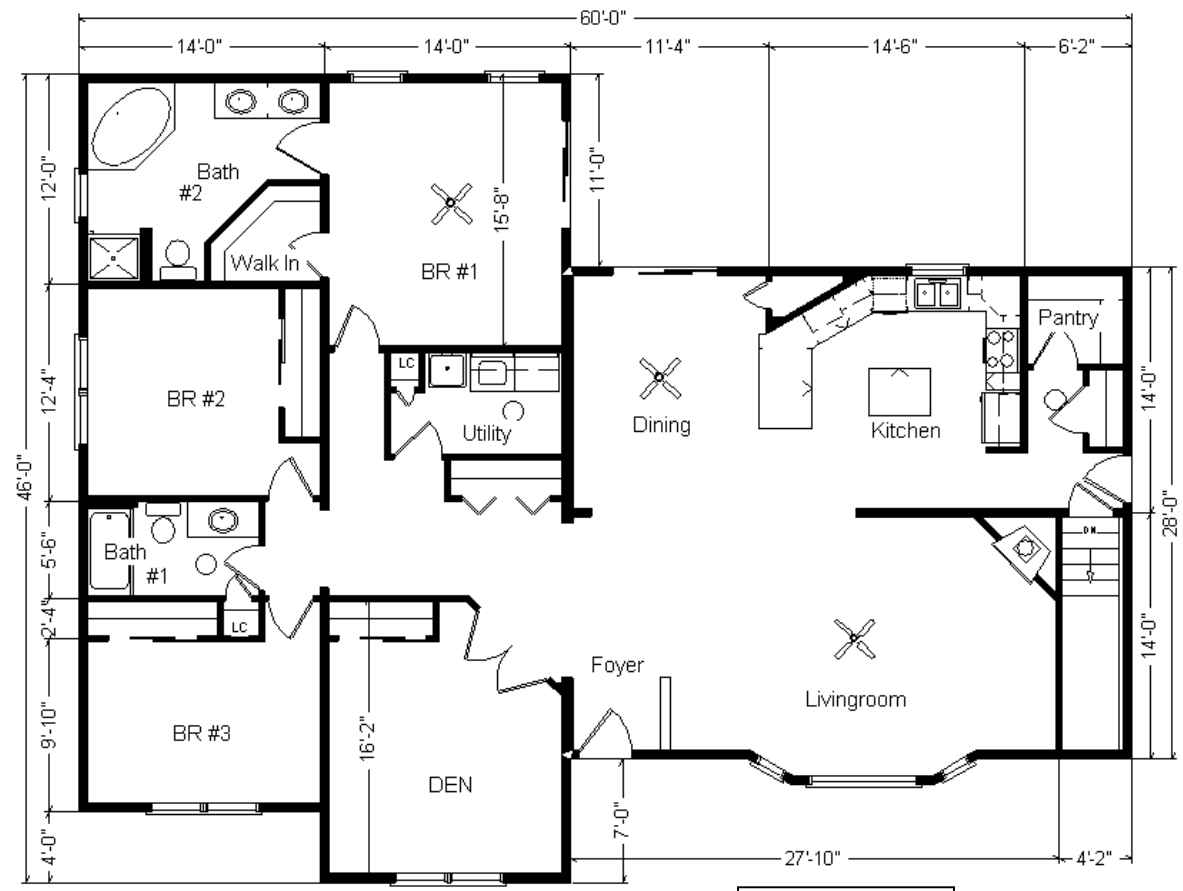

Base Price:	\$168,025.00
This Home Displays The Following Options:	
6/12 Roof Slope	3,724.00
Medium Gable	1,456.00
Premium Color Vinyl Siding	723.00
3.5" Window and Door Lineals	1,133.00
Pella Proline Windows	4,406.00
Upgrade Carpet (Southwind)	2,101.00
Laminate Wood Flooring (Kit/Dining)	1,232.00
Gas Fireplace	5,600.00
Vaulted Ceilings (LR, DR, Kit.)	1,610.00
6 Panel Oak Doors (x11)	2,365.00
Interior French Doors w/Glass	1,185.00
Brushed Nickel Bathrooms	1,165.00
BN Pull-down Kitchen Faucet	235.00
Laundry Area w/Cherry Cabs.	1,220.00
Laundry Tub	149.00
Extra 3/4 Bath	2,450.00
Double Sink Vanity	725.00
Corner Whirlpool Tub	3,200.00
Vanity Base Drawers (x3)	396.00
Shower Door (Bath #1)	285.00
Cultured Granite Vanity Tops (both baths)	590.00
Seneca Ridge Cherry Cabinets (disc)	4,265.00
Deluxe Drawers & Plywood Ends	587.00
Lazy Susan	550.00
Custom Cabinets	301.00
Crown Molding Above Cabinets (22')	352.00
Mullion Glass Cabinet Door	128.00
Whirlpool Dishwasher (WDF310)	574.00
Paddle Fan/Light (x3)	530.00
Upgrade Kitchen Lighting	264.00
Hi-Definition Kit. Countertops	391.00
Quartz Kitchen Sink	332.00
36" Wide Snack Bar	40.00
Walk-Out Bay w/Proline Windows	4,925.00
Window Grilles (x7)	455.00
Suntubes (x3)	1,680.00
Upgrade Front Door (S684HRRN)	325.00
2 - 6' Pella Patio Doors	5,572.00

Total With Options Shown: \$225,246.00

Design Homes, Inc.

Urbana, IA
 (#10321 -4-4)

Model #3
28x76 4-Sec Ranch 2128 sq. ft.

July 2018

MN #BC146710

ZONES 1 & 2

Price Includes: Delivery in Zones 1 and 2, Crane Work, All Blueprints, R55 Ceilings, R20 Exterior Walls, 2x10 Floor Joists, Kohler Plumbing, Pella Windows, 200 Amp Service, All Applicable Tax and Much More!!