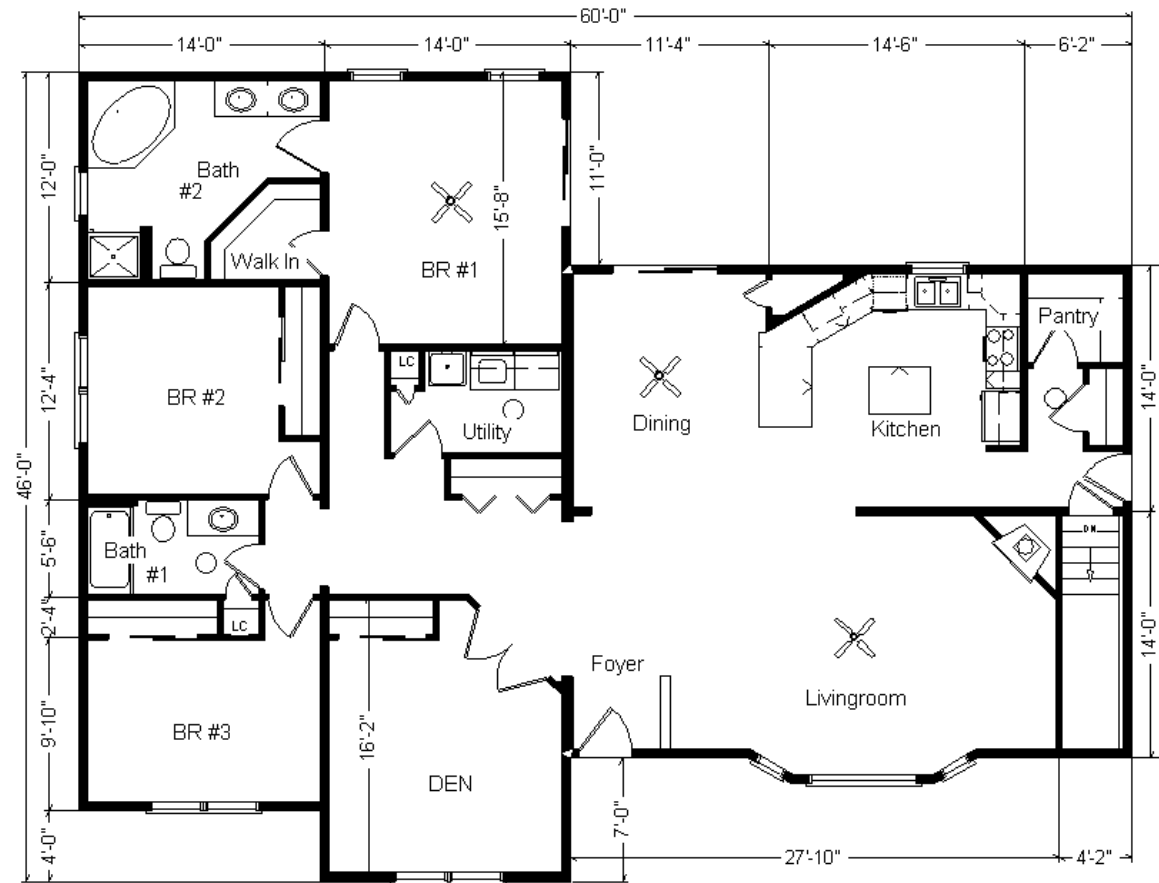

Base Price:	\$160,024.00
This Home Displays The Following Options:	
6/12 Roof Slope	3,724.00
Large Gable	1,456.00
Premium Color Vinyl Siding	723.00
3.5" Window and Door Lineals	1,133.00
Pella Proline Windows	4,406.00
Upgrade Carpet (Southwind)	2,101.00
Laminate Wood Flooring (Kit/Dining)	1,232.00
Gas Fireplace	5,600.00
Vaulted Ceilings (LR, DR, Kit.)	1,610.00
6 Panel Oak Doors (x11)	2,365.00
Interior French Doors w/Glass	1,185.00
Brushed Nickel Bathrooms	1,165.00
BN Pull-down Kitchen Faucet	235.00
Laundry Area w/Cherry Cabs.	1,220.00
Laundry Tub	149.00
Extra 3/4 Bath	2,450.00
Double Sink Vanity	725.00
Corner Whirlpool Tub	3,200.00
Vanity Base Drawers (x3)	396.00
Shower Door (Bath #1)	285.00
Cultured Granite Vanity Tops (both baths)	590.00
Seneca Ridge Cherry Cabinets (disc)	4,265.00
Deluxe Drawers & Plywood Ends	587.00
Lazy Susan	550.00
Custom Cabinets	301.00
Crown Molding Above Cabinets (22')	352.00
Mullion Glass Cabinet Door	128.00
Whirlpool Dishwasher (WDF310)	574.00
Paddle Fan/Light (x3)	530.00
Upgrade Kitchen Lighting	264.00
Hi-Definition Kit. Countertops	391.00
Quartz Kitchen Sink	332.00
36" Wide Snack Bar	40.00
Walk-Out Bay w/Proline Windows	4,925.00
Window Grilles (x7)	455.00
Suntubes (x3)	1,680.00
Upgrade Front Door (S684HRRN)	325.00
2 - 6" Pella Patio Doors	5,572.00

Total With Options Shown: \$217,245.00

Design Homes, Inc.

Urbana, IA
 (#10321 -4-4)

Model #3

28x76 4-Sec Ranch 2128 sq. ft.

Feb. 2018

MN #BC146710

ZONES 1 & 2

Price Includes: Delivery in Zones 1 and 2, Crane Work, All Blueprints, R55 Ceilings, R20 Exterior Walls, REAL Plywood Floors, Kohler Plumbing, Pella Windows, 200 Amp Service, All Applicable Tax and Much More!!