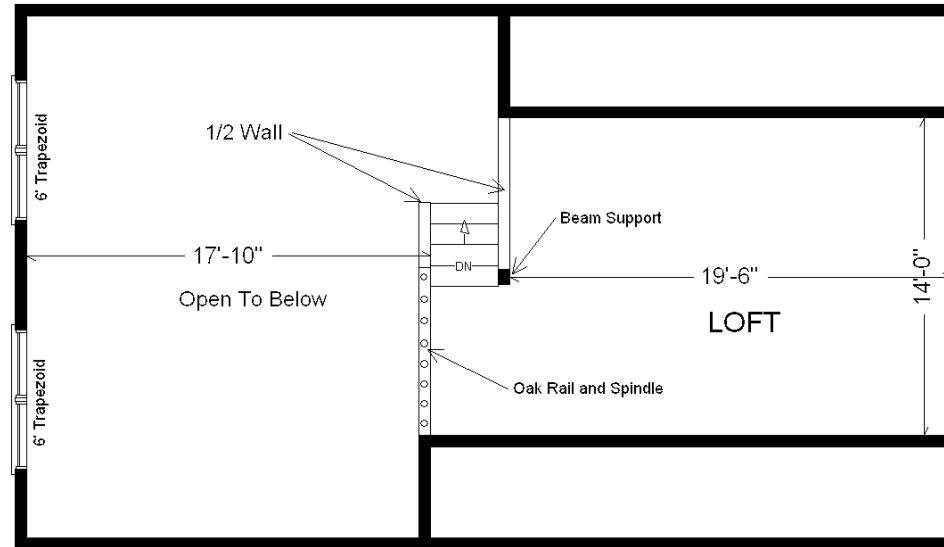

Base Price: $120,047.00

This Home Displays The Following Options:

LP Smartside Siding (1502 sf)	6,158.00
3.5" Window/Door Lineals	1,013.00
Metal Roofing	4,400.00
Laundry Area w/ Cabinets	750.00
Vanity Drawer Base(VSB)	70.00
Elongated Toilet Bowl	62.00
Rubbed Bronze Bath Package	495.00
Cultered Granite Vanity Top	295.00
Ayden Rustic Birch Cabinets	3,506.00
APC Cabinet Option	1,494.00
Swan Quartz Sink (nero)	332.00
Pull-down Kohler Kit. Faucet (ORB)	235.00
Crown Molding (24')	384.00
Custom Cabinets	331.00
Mullion Glass Cab. Door	128.00
DHI Fan/Lights (x2)	367.00
Prefinished Oak Railing	490.00
6' Trapezoid Windows (x2)	1,752.00
2 - 6' Visions Patio Doors	1,784.00
Casement Windows in Loft	176.00
Painted Exterior Door (1 side)	136.00
2nd Exterior Door Credit	-365.00

Total With Options Shown: $144,040.00

MN #BC146710

ZONE 1