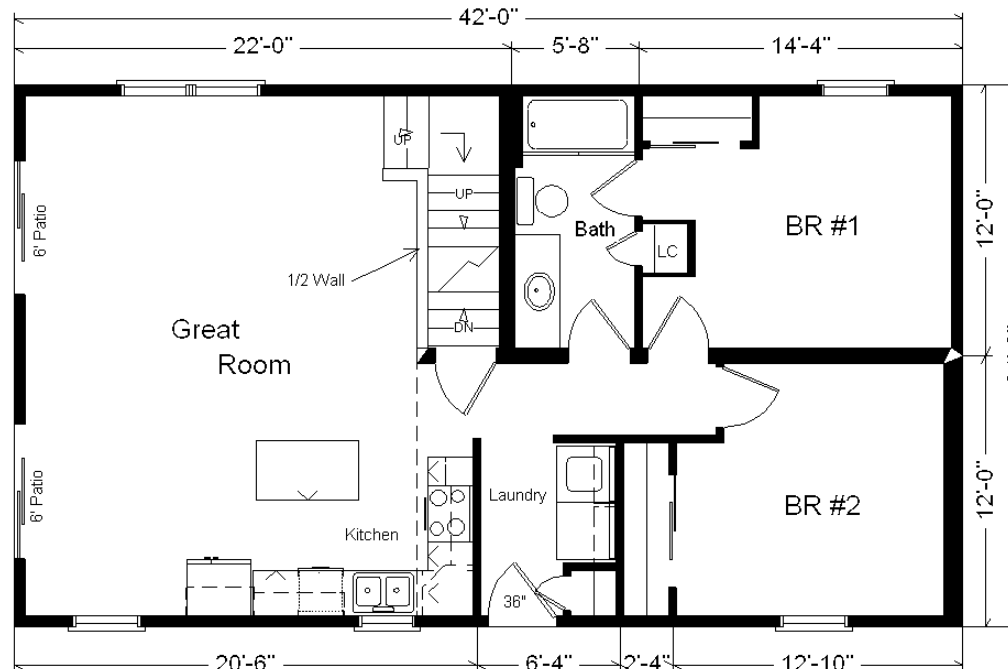

Model #4

24x42 Rustic Loft 1,260 sq. ft.

From Design Homes New Rustic Line!

Design Homes, Inc.

Urbana, IA

(#10584-6-6)

Base Price: \$120,047.00

This Home Displays The Following Options:

LP Smartside Siding (1502 sf)	6,158.00
3.5" Window/Door Lineals	1,013.00
Metal Roofing	4,400.00
Laundry Area w/ Cabinets	750.00
Vanity Drawer Base(VSB)	70.00
Elongated Toilet Bowl	62.00
Rubbed Bronze Bath Package	495.00
Cultered Granite Vanity Top	295.00
Ayden Rustic Birch Cabinets	3,506.00
APC Cabinet Option	1,494.00
Swan Quartz Sink (nero)	332.00
Pull-down Kohler Kit. Faucet (ORB)	235.00
Crown Molding (24')	384.00
Custom Cabinets	331.00
Mullion Glass Cab. Door	128.00
DHI Fan/Lights (x2)	367.00
Prefinished Oak Railing	490.00
6' Trapezoid Windows (x2)	1,752.00
2 - 6' Visions Patio Doors	1,784.00
Casement Windows in Loft	176.00
Painted Exterior Door (1 side)	136.00
2nd Exterior Door Credit	-365.00

Total With Options Shown: \$144,040.00

MN #BC146710

ZONE 1

Color Information

LP Chestnut Siding, Green Trim, Green Lineals, Evergreen Metal Roof, Bisque Bath, #430 Vanity, Peat Carpet, 91160 Vinyls, Nero Sink, Pecan Oak Trim & Doors, Black Rangehood, Visions Tan Single-hung Windows, Pecan Pine Car Siding on Ceiling/Walls, Butterum Granite Countertop, ORB Hardware/Bath, Fawn-stained Cabinets