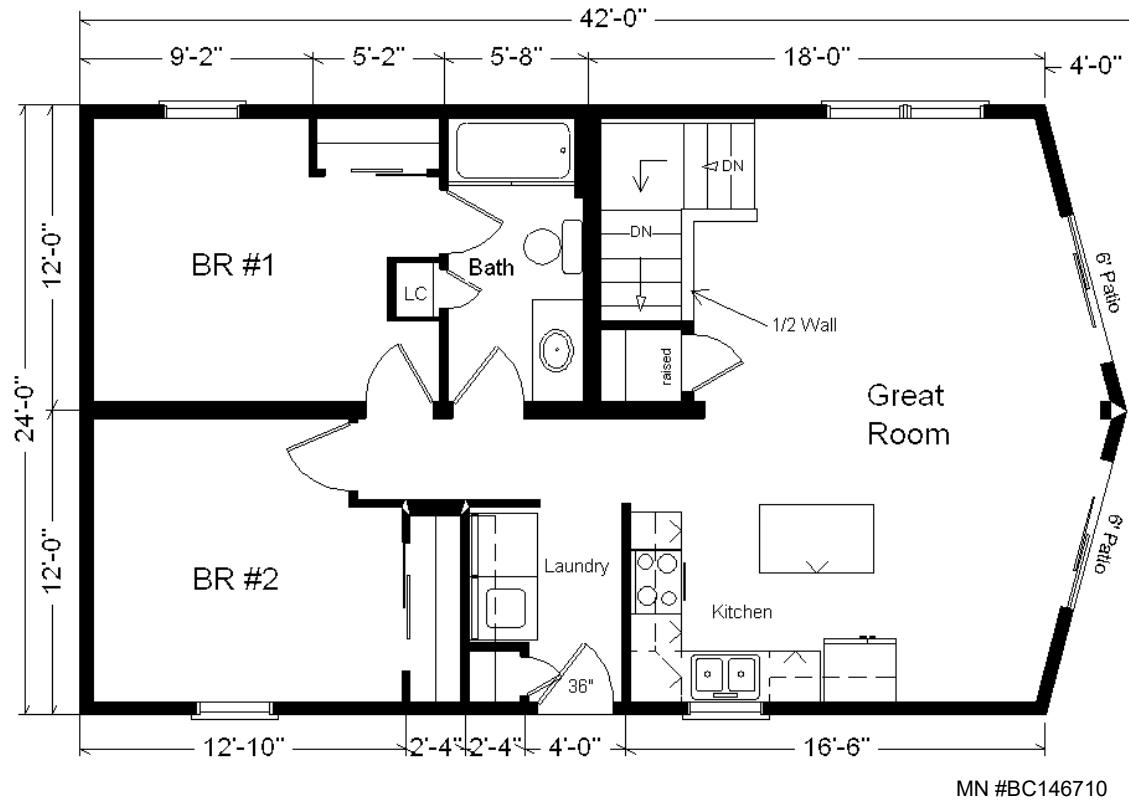

Model #6

24x42 Rustic Prow Ranch 960 sq. ft.

From Design Homes New Rustic Series!

Design Homes, Inc.

Urbana, IA

(#10486 -6-4)

Base Price:	\$72,980.00
This Home Displays The Following Options:	
Premium Color Siding	399.00
Window/Door Lineals	356.00
Steel Roofing	2,562.00
Crown Molding (17')	272.00
Par. Truss/R49/Vaulted Great Room	1,883.00
DHI Paddle Fan/Light (LR)	204.00
4 LED Can Lights on Dimmer (Kitchen)	285.00
Laundry Area w/Cabinets	750.00
ORB Bath Package	495.00
Vanity Drawer Base (Vddb)	226.00
6' Trapezoid Windows (x2)	1,382.00
6' Pella Patio Doors (x2)	1,784.00
Painted Exterior Door (1 side)	136.00
2nd Exterior Door Credit	-355.00

Total With Options Shown: \$83,359.00

MN #BC146710

ZONE 1

NOTE...Heating Systems are optional on all Design Home's Rustic and Basic Series in Zone 1

March 2018

Buy Display Model For: \$78,357.00!
(Discounted 5,002 !)

Price Includes: 100 Mile Delivery, Crane Work, All Blueprints, R55 Ceilings, R20 Exterior Walls, Kohler Plumbing, Pella Windows, 200 Amp Service, All Applicable Tax and Much More!!

Color Information
Spruce Siding, Almond Trim, Clay Steel Roofing, Sav. Wicker Lineals, White Bath, Parchment Vanity, Truffle Carpet, SS Sink, 91180 Vinyl, Pella Almond Sngl-hung Vinyl Windows, Wheat Cabinets, Pecan Oak Trim and Doors, Black Rangehood, Butterum Granite Countertop, Tan Exterior Door