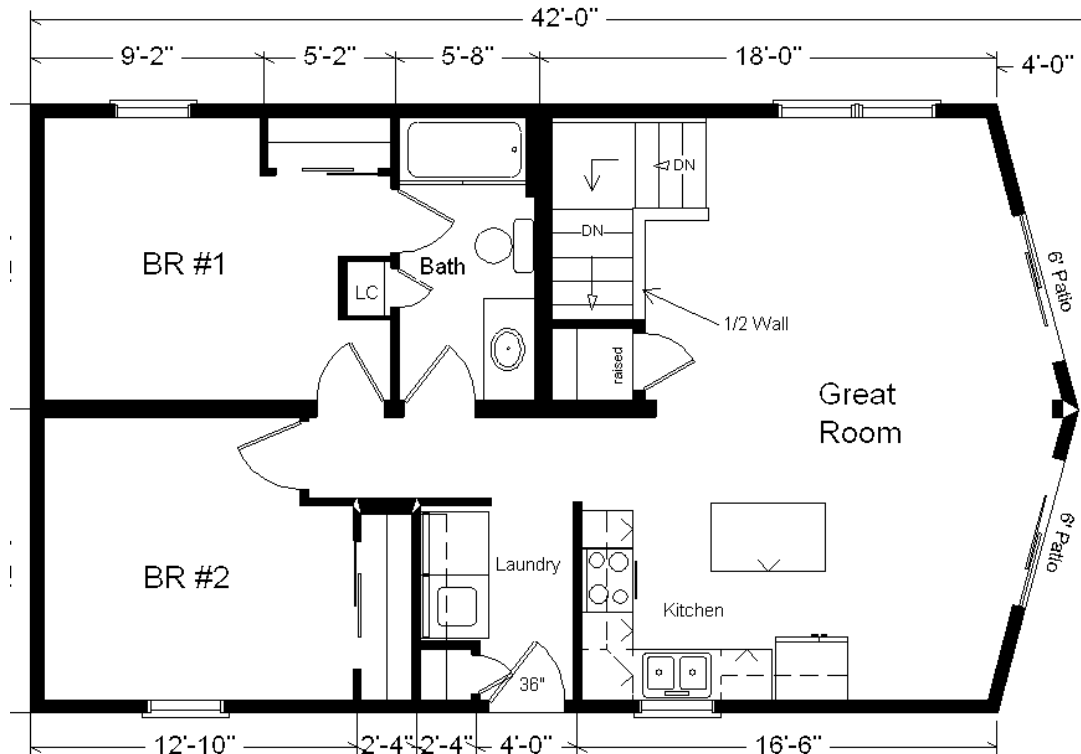

Model #6
42' Rustic Prow Ranch
 960 sq. ft.

Design Homes, Inc.

Urbana, IA
 (#10486 -6-4)

Base Price:	\$72,980.00
This Home Displays The Following Options:	
Premium Color Siding	399.00
Window/Door Lineals	356.00
Steel Roofing	2,562.00
Crown Molding (17')	272.00
Par. Truss/R49/Vaulted Great Room	1,883.00
DHI Paddle Fan/Light (LR)	204.00
4 LED Can Lights on Dimmer (Kitchen)	285.00
Laundry Area w/Cabinets	750.00
ORB Bath Package	495.00
Vanity Drawer Base (Vddb)	226.00
6' Trapezoid Windows (x2)	1,382.00
6' Pella Patio Doors (x2)	1,784.00
Painted Exterior Door (1 side)	136.00
2nd Exterior Door Credit	-355.00

Total With Options Shown: \$83,359.00

MN #BC146710

ZONE 1

NOTE...Heating Systems are optional on all Design Home's Rustic and Classic Series in Zone 1

March 2018

Buy Display Model
For:
\$78,357.00!
 (Discounted 5,002 !)

Price Includes: 100 Mile Delivery, Crane Work, All Blueprints, R55 Ceilings, R20 Exterior Walls, Kohler Plumbing, Pella Windows, 200 Amp Service, All Applicable Tax and Much More!!

Color Information
 Spruce Siding, Almond Trim, Clay Steel Roofing, Sav. Wicker Lineals, White Bath, Parchment Vanity, Truffle Carpet, SS Sink, 91180 Vinyl, Pella Almond Sngl-hung Vinyl Windows, Wheat Cabinets, Pecan Oak Trim and Doors, Black Rangehood, Butterum Granite Countertop, Tan Exterior Door