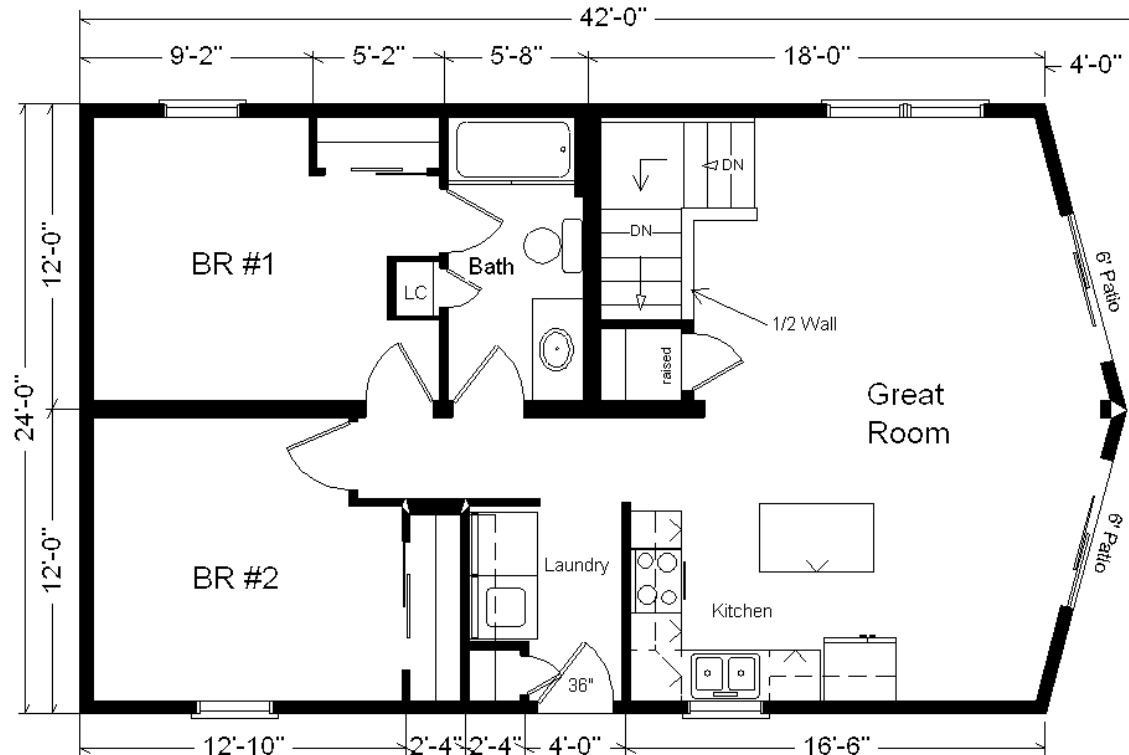

Model #6

24x42 Rustic Prow Ranch 960 sq. ft.

From Design Homes New Rustic Series!

Design Homes, Inc.

Urbana, IA

(#10486 -6-4)

Base Price:	\$72,980.00
This Home Displays The Following Options:	
Premium Color Siding	399.00
Window/Door Lineals	356.00
Steel Roofing	2,562.00
Crown Molding (17')	272.00
Par. Truss/R49/Vaulted Great Room	1,883.00
DHI Paddle Fan/Light (LR)	204.00
4 LED Can Lights on Dimmer (Kitchen)	285.00
Laundry Area w/Cabinets	750.00
ORB Bath Package	495.00
Vanity Drawer Base (Vddb)	226.00
6' Trapezoid Windows (x2)	1,382.00
6' Pella Patio Doors (x2)	1,784.00
Painted Exterior Door (1 side)	136.00
2nd Exterior Door Credit	-355.00
Total With Options Shown:	\$83,359.00

MN #BC146710

ZONE 1

NOTE...Heating Systems are optional on all Design Home's Rustic and Basic Series in Zone 1

Price Includes: Delivery in Zone 1, Crane Work, All Blueprints, R55 Ceilings, R20 Exterior Walls, REAL Plywood Floors, Kohler Plumbing, Pella Windows, 200 Amp Service, All Applicable Tax and Much More!!