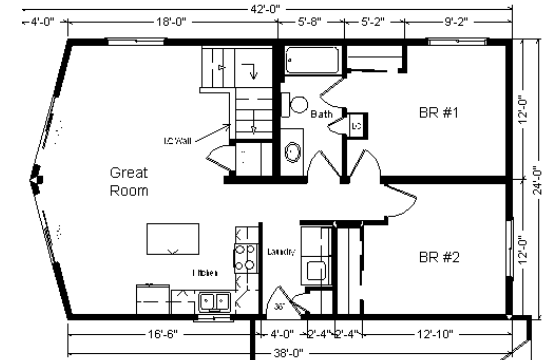

Reverse Plan w/Optional Garage