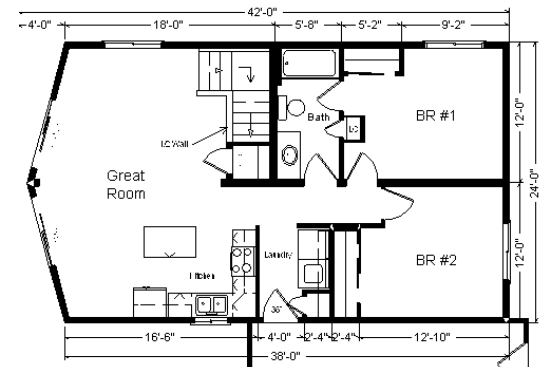

Model #6
42' Rustic Prow Ranch
 960 sq. ft.

Design Homes, Inc.

Urbana, IA
 (#10486 -6-4)

Base Price:	\$72,980.00
This Home Displays The Following Options:	
Premium Color Siding	399.00
Window/Door Lineals	356.00
Steel Roofing	2,562.00
Crown Molding (17')	272.00
Par. Truss/R49/Vaulted Great Room	1,883.00
DHI Paddle Fan/Light (LR)	204.00
4 LED Can Lights on Dimmer (Kitchen)	285.00
Laundry Area w/Cabinets	750.00
ORB Bath Package	495.00
Vanity Drawer Base (Vddb)	226.00
6' Trapezoid Windows (x2)	1,382.00
6' Pella Patio Doors (x2)	1,784.00
Painted Exterior Door (1 side)	136.00
2nd Exterior Door Credit	-355.00

Total With Options Shown: \$83,359.00

MN #BC146710

ZONE 1

NOTE...Heating Systems are optional on all Design Home's Rustic and Classic Series in Zone 1

March 2018

Buy Display Model
For:
\$78,357.00!
 (Discounted 5,002 !)

Price Includes: 100 Mile Delivery, Crane Work, All Blueprints, R55 Ceilings, R20 Exterior Walls, Kohler Plumbing, Pella Windows, 200 Amp Service, All Applicable Tax and Much More!!

Color Information
 Spruce Siding, Almond Trim, Clay Steel Roofing, Sav. Wicker Lineals, White Bath, Parchment Vanity, Truffle Carpet, SS Sink, 91180 Vinyl, Pella Almond Sngl-hung Vinyl Windows, Wheat Cabinets, Pecan Oak Trim and Doors, Black Rangehood, Butterum Granite Countertop, Tan Exterior Door