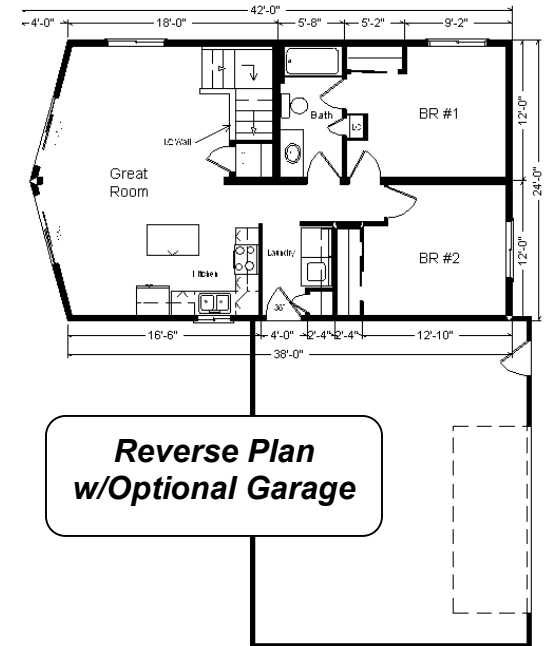

Price Includes: 100 Mile Delivery, Crane Work, All Blueprints, R55 Ceilings, R20 Exterior Walls, Kohler Plumbing, Pella Windows, 200 Amp Service, All Applicable Tax and Much More!!

Color Information
Spruce Siding, Almond Trim, Clay Steel Roofing, Sav. Wicker Lineals, White Bath, Parchment Vanity, Truffle Carpet, SS Sink, 91180 Vinyl, Pella Almond Sngl-hung Vinyl Windows, Wheat Cabinets, Pecan Oak Trim and Doors, Black Rangehood, Butterum Granite Countertop, Tan Exterior Door