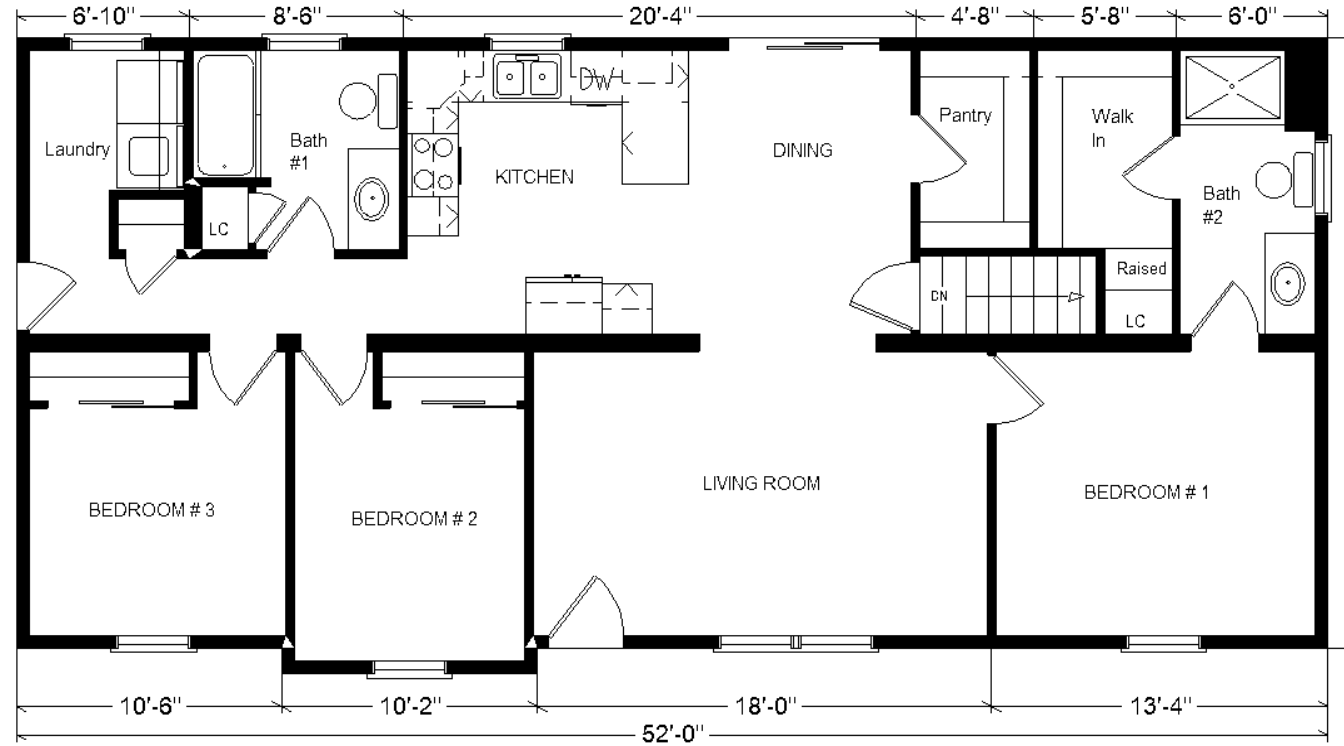

Model #7
52' Classic Ranch
 1,248 sq. ft.

Design Homes, Inc.

Urbana, IA
 (#10719-8-6)

Base Price:	\$88,661.00
This Home Displays The Following Options:	
Medium Gable	1,456.00
Extra Roof Detail	225.00
1' Bump-out Room	859.00
Vaulted Ceilings	980.00
Window Lineals on Front	295.00
Window Grilles on Front	325.00
Pella Vinyl Patio Door (upcharge)	515.00
3 Extra Windows	660.00
Wire for Elec. Range	100.00
Extra 3/4 Bath	2,450.00
Vanity Top Drawers (x2)	140.00
Sinclair Birch Cabinets	1,272.00
Select Cabinet Option	567.00
Custom Cabinets	430.00
Laundry Area Hook-ups	428.00
Total With Options Shown:	\$99,363.00

Reverse Plan
W/Optional
Garage

NOTE...Heating Systems are optional
 on all Design Home's Rustic and
 Classic Series in Zone 1

Color Information

Sterling Grey Siding, White Trim, Driftwood Shingles, White Lineals, SS Sink and Rangehood, Saddle Oak Trim & Doors, Bisque Baths, #259 Vanity Tops, Bark Carpet, #47 Walnut Mocha Vinyl Plank, #91135 Vinyl in Bath #2, #91180 Vinyl in Bath #1, White Pella Sgl-hung Windows, Mocha Travertine Countertops, Brushed Nickel Hardware

Price Includes:
 Delivery in Zone 1,
 Crane Work, All
 Blueprints, R55
 Ceilings, R20
 Exterior Walls,
 Kohler Plumbing,
 Pella Windows, 200
 Amp Service, All
 Applicable Tax and
 Much More!!

ZONE 1

MN #BC146710