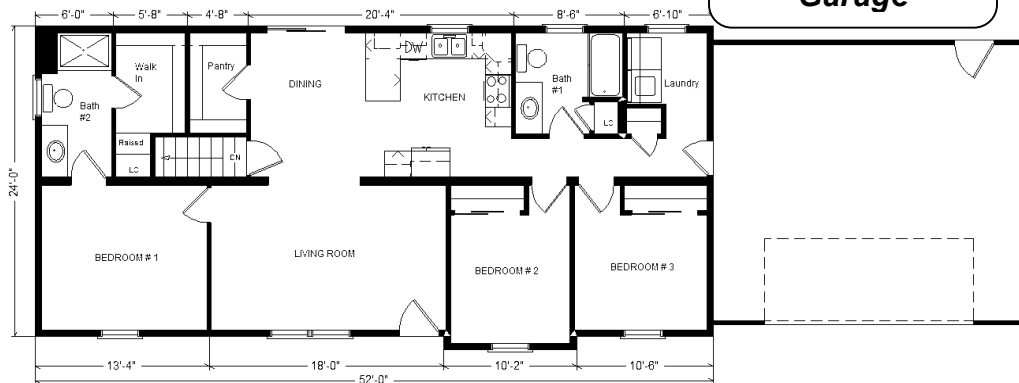

Model #7
52' Classic Ranch
 1,248 sq. ft.

Design Homes, Inc.

Urbana, IA
 (#10719-8-6)

Base Price:	\$88,661.00
This Home Displays The Following Options:	
Medium Gable	1,456.00
Extra Roof Detail	225.00
1' Bump-out Room	859.00
Vaulted Ceilings	980.00
Window Lineals on Front	295.00
Window Grilles on Front	325.00
Pella Vinyl Patio Door (upcharge)	515.00
3 Extra Windows	660.00
Wire for Elec. Range	100.00
Extra 3/4 Bath	2,450.00
Vanity Top Drawers (x2)	140.00
Sinclair Birch Cabinets	1,272.00
Select Cabinet Option	567.00
Custom Cabinets	430.00
Laundry Area Hook-ups	428.00
Total With Options Shown:	\$99,363.00

Reverse Plan
W/Optional
Garage

NOTE...Heating Systems are optional
 on all Design Home's Rustic and
 Classic Series in Zone 1

Color Information

Sterling Grey Siding, White Trim, Driftwood Shingles, White Lineals, SS Sink and Rangehood, Saddle Oak Trim & Doors, Bisque Baths, #259 Vanity Tops, Bark Carpet, #47 Walnut Mocha Vinyl Plank, #91135 Vinyl in Bath #2, #91180 Vinyl in Bath #1, White Pella Sgl-hung Windows, Mocha Travertine Countertops, Brushed Nickel Hardware