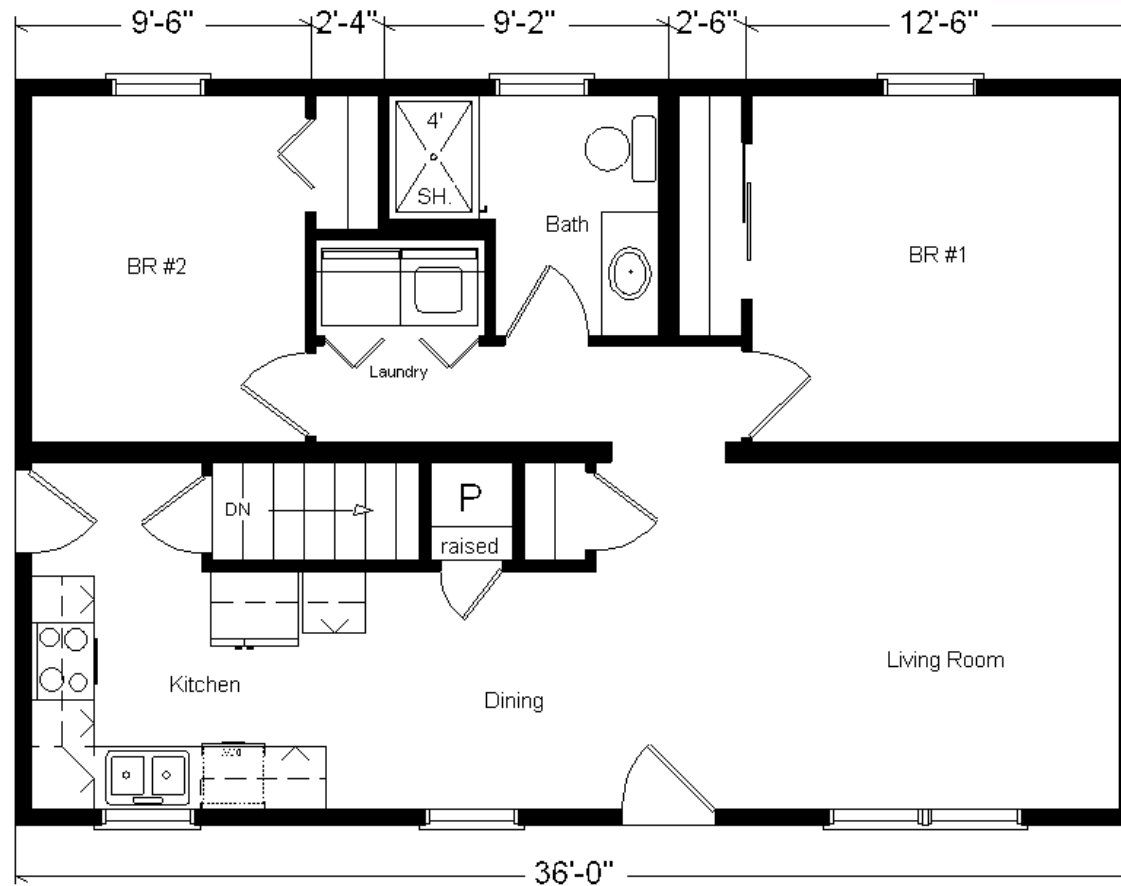

Model #8
36' Classic Ranch
 864 sq. ft.

Design Homes, Inc.

Urbana, IA
 (#10460-5-4)

Base Price:	\$66,490.00
This Home Displays The Following Options:	
Vanity Drawer Base (VDDB)	226.00
Shutters	378.00
Laundry Area w/Shelf	428.00
Total With Options Shown:	\$67,522.00

Model For Sale

Price Includes: 100 Mile Delivery, Crane Work, All Blueprints, R55 Ceilings, R20 Exterior Walls, Kohler Plumbing, Pella Windows, 200 Amp Service, All Applicable Tax and Much More!!

ZONE 1

NOTE...Heating Systems are optional on all Design Home's Rustic and Basic Series in Zone 1

Reverse Plan Shown

Color Information

Granite Grey Siding, White Trim, Black Shingles, White Shutters, SS Sink and Black Rangehood, Saddle Oak Trim & Doors, White Bath, #259 Vanity Top, Cedar Brook Carpet, 91180 Vinyls, White Visions Sgl-hung Windows, Brushed Nickel Hardware, Mocha Travertine Countertop