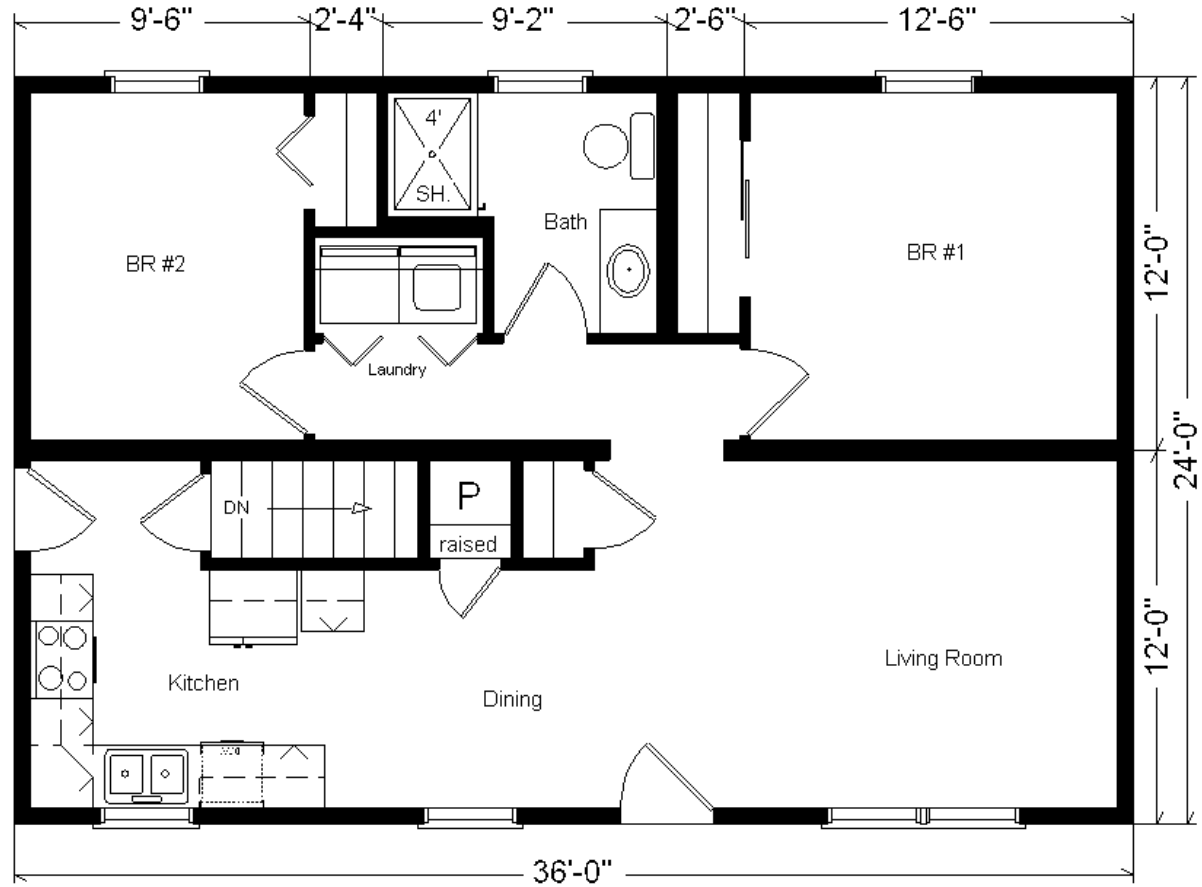

Model #8
Basic Ranch
 24x36 Ranch 864 sq. ft.

Design Homes, Inc.

Urbana, IA
 (#10460-5-4)

Base Price:	\$62,979.00
This Home Displays The Following Options:	
Vanity Drawer Base (VDDDB)	226.00
Shutters	252.00
Laundry Area w/Shelf	428.00
Total With Options Shown:	\$63,885.00

Price Includes:
 Delivery in Zone 1,
 Crane Work, All
 Blueprints, R55
 Ceilings, R20
 Exterior Walls, REAL
 Plywood Floors,
 Kohler Plumbing,
 Pella Windows, 200
 Amp Service, All
 Applicable Tax and
 Much More!!

ZONE 1

NOTE...Heating Systems are optional
 on all Design Home's Rustic and Basic
 Series in Zone 1

**Reverse Plan
 Shown**

Color Information
 Granite Grey Siding, White Trim, Black Shingles, White Shutters, SS Sink
 and Black Rangehood, Saddle Oak Trim & Doors, White Bath, #259 Vanity
 Top, Cedar Brook Carpet, 91180 Vinyls, White Visions Sgl-hung Windows,
 Brushed Nickel Hardware, Mocha Travertine Countertop