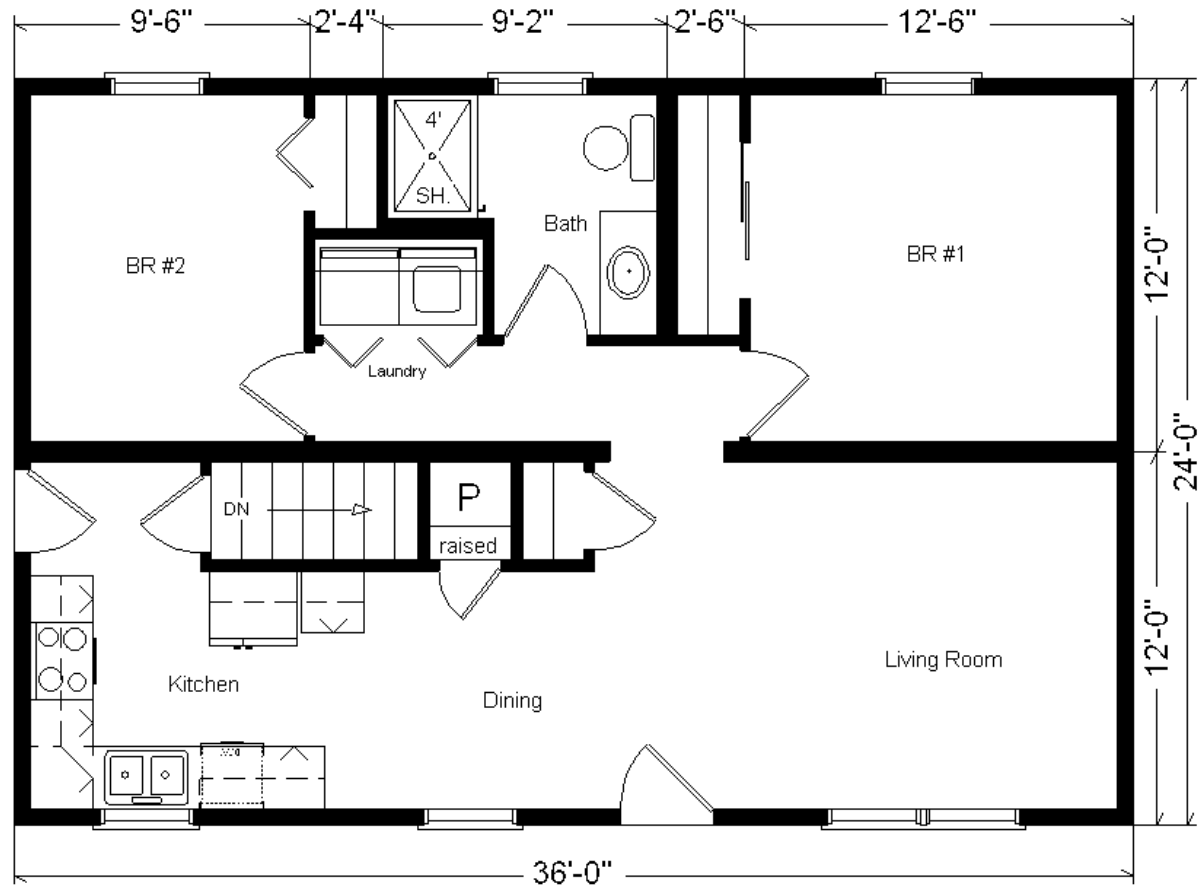

Model #8
Classic Ranch
 24x36 Ranch 864 sq. ft.

Design Homes, Inc.

Urbana, IA
 (#10460-5-4)

Base Price:	\$64,868.00
This Home Displays The Following Options:	
Vanity Drawer Base (VDDB)	226.00
Shutters	378.00
Laundry Area w/Shelf	428.00
Total With Options Shown:	\$65,900.00

Model For Sale

Price Includes:
 Delivery in Zone 1,
 Crane Work, All
 Blueprints, R55
 Ceilings, R20
 Exterior Walls, REAL
 Plywood Floors,
 Kohler Plumbing,
 Pella Windows, 200
 Amp Service, All
 Applicable Tax and
 Much More!!

ZONE 1

NOTE...Heating Systems are optional
 on all Design Home's Rustic and Basic
 Series in Zone 1

**Reverse Plan
 Shown**

Color Information
 Granite Grey Siding, White Trim, Black Shingles, White Shutters, SS Sink
 and Black Rangehood, Saddle Oak Trim & Doors, White Bath, #259 Vanity
 Top, Cedar Brook Carpet, 91180 Vinyls, White Visions Sgl-hung Windows,
 Brushed Nickel Hardware, Mocha Travertine Countertop