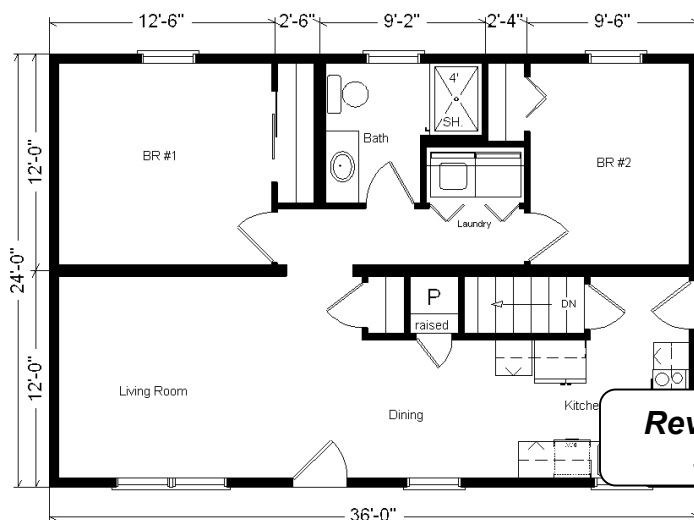

Model #8
36' Classic Ranch
 864 sq. ft.

Design Homes, Inc.

Urbana, IA
 (#10460-5-4)

Base Price:	\$66,490.00
This Home Displays The Following Options:	
Vanity Drawer Base (VDDB)	226.00
Shutters	378.00
Laundry Area w/Shelf	428.00
Total With Options Shown:	\$67,522.00

Model For Sale

Price Includes: 100 Mile Delivery, Crane Work, All Blueprints, R55 Ceilings, R20 Exterior Walls, Kohler Plumbing, Pella Windows, 200 Amp Service, All Applicable Tax and Much More!!

ZONE 1

NOTE...Heating Systems are optional on all Design Home's Rustic and Basic Series in Zone 1

Reverse Plan Shown

Color Information

Granite Grey Siding, White Trim, Black Shingles, White Shutters, SS Sink and Black Rangehood, Saddle Oak Trim & Doors, White Bath, #259 Vanity Top, Cedar Brook Carpet, 91180 Vinyls, White Visions Sgl-hung Windows, Brushed Nickel Hardware, Mocha Travertine Countertop