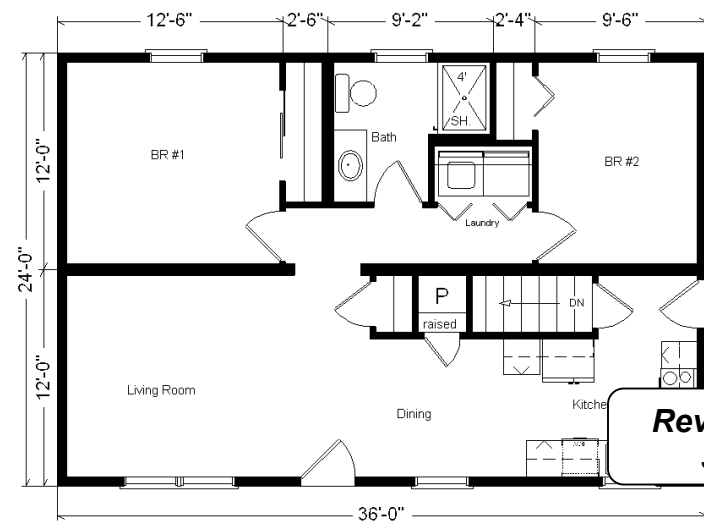

Base Price:	$64,868.00
This Home Displays The Following Options:	
Vanity Drawer Base (VDDB)	226.00
Shutters	378.00
Laundry Area w/Shelf	428.00
Total With Options Shown:	$65,900.00

Model For Sale

Price Includes:
Delivery in Zone 1,
Crane Work, All
Blueprints, R55
Ceilings, R20
Exterior Walls, REAL
Plywood Floors,
Kohler Plumbing,
Pella Windows, 200
Amp Service, All
Applicable Tax and
Much More!!

ZONE 1

NOTE...Heating Systems are optional
on all Design Home's Rustic and Basic
Series in Zone 1

**Reverse Plan
Shown**