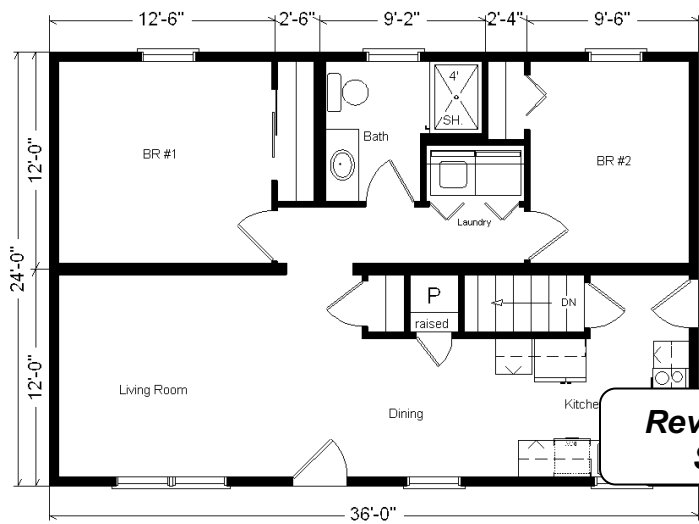

Price Includes:
Delivery in Zone 1,
Crane Work, All
Blueprints, R55
Ceilings, R20
Exterior Walls, REAL
Plywood Floors,
Kohler Plumbing,
Pella Windows, 200
Amp Service, All
Applicable Tax and
Much More!!

ZONE 1

NOTE...Heating Systems are optional
on all Design Home's Rustic and Basic
Series in Zone 1