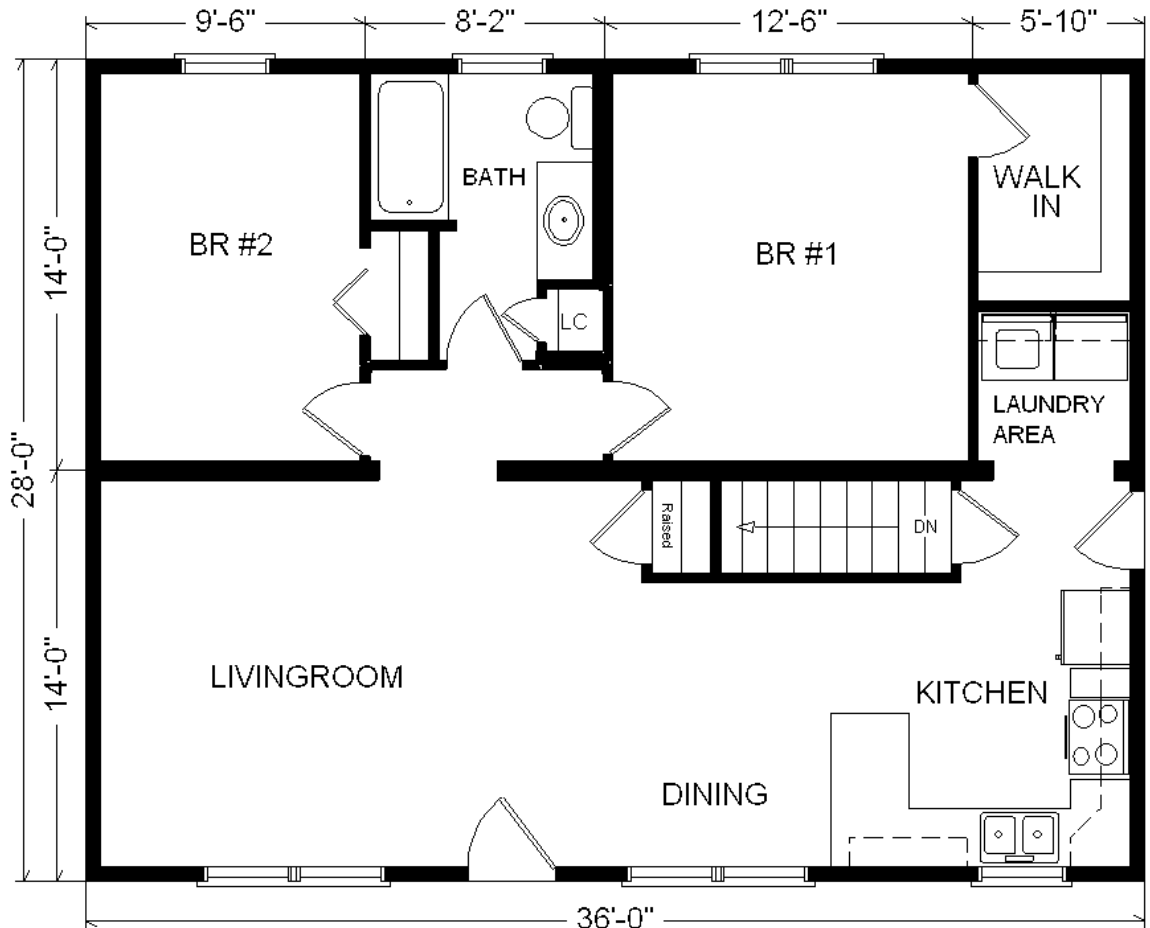

Design Homes, Inc.

Former Display

28x36 Ranch 1,008 sq. ft.

(#10047 -2-6)

Base Price:	\$80,233.00
This Home Displays The Following Options:	
5/12 Roof Slope	1,440.00
Mastic Vinyl Siding (disc.)	3,300.00
Upgrade Front Door w/Blinds	370.00
Laundry Area w/Cabinets	750.00
Tile Laminate Floor in Laundry Area	185.00
Shutters	252.00
Whirlpool Dishwasher (DU850SWP)	504.00

Total With Options Shown: \$87,034.00

**Buy Display Model
For:
\$76,590.00!
(discounted 10,444.00!)**

Price includes
Delivery, Crane
Work, All
Blueprints, R20
Exterior Walls,
REAL Plywood
Floors, Kohler
Plumbing, 200
Amp Service And
Tax!!

Delivery Charges will
apply to Zone 3.

MN #BC146710

May, 2017

Color Information

Timberstone Siding, Clay Trim, Heather Blend Shingles, Black Shutters, SS Sink, White Dishwasher & Rangehood, Nutmeg Oak Trim & Std. Doors, White Bath, Coffee House Carpet, 91090 Vinyls, 775 Tile Laminate, Tan Visions Sgl-hung Windows, Jamocha Granite Countertop