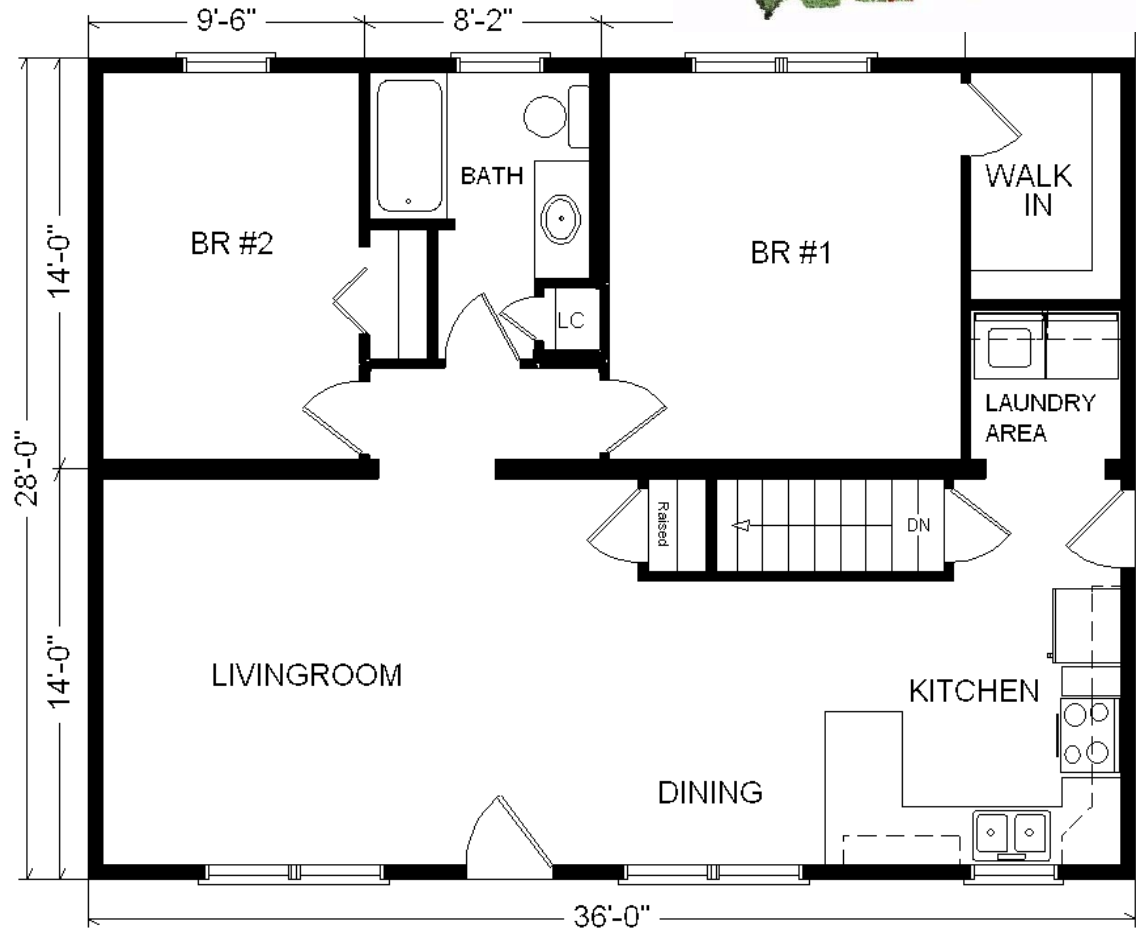

Base Price:	$83,842.00
This Home Displays The Following Options:	
5/12 Roof Slope	1,512.00
Mastic Vinyl Siding (disc.)	3,300.00
Upgrade Front Door w/Blinds	370.00
Laundry Area w/Cabinets	750.00
Tile Laminate Floor in Laundry Area	185.00
Shutters	378.00
Whirlpool Dishwasher (DU850SWP)	504.00

Total With Options Shown: $90,841.00

Buy Display Model
For:
$79,032.00!
(discounted 11,809.00!)

Price includes
Delivery, Crane
Work, All
Blueprints, R20
Exterior Walls,
Kohler Plumbing,
200 Amp Service
And Tax!!

Delivery Charges will
apply to Zone 3.

MN #BC146710

Feb, 2018