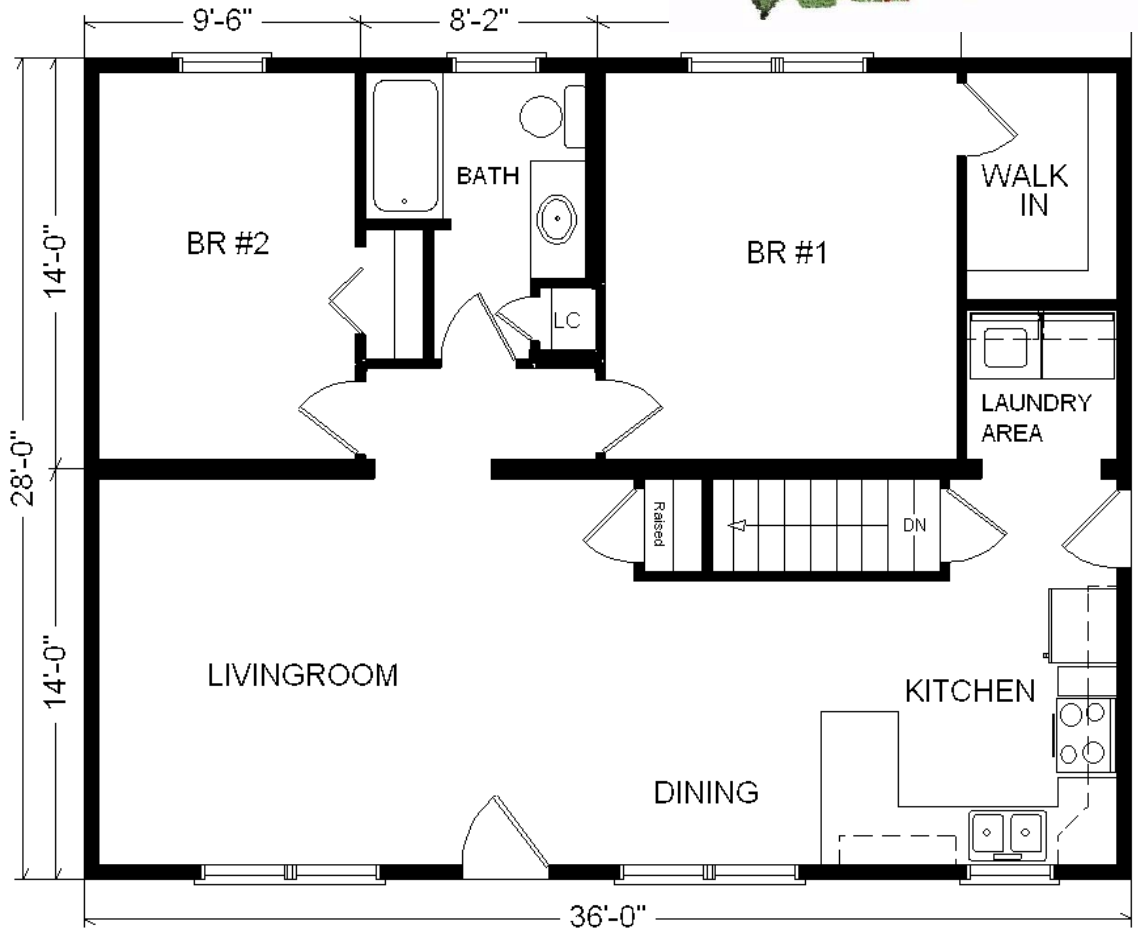

**Former Display**  
**28x36 Ranch**  
**1,008 sq. ft.**

# Design Homes, Inc.

**Former Display Located in PdC, WI**  
 (#10047 -2-6)

<b>Base Price:</b>	<b>\$83,842.00</b>
<b>This Home Displays The Following Options:</b>	
5/12 Roof Slope	1,512.00
Mastic Vinyl Siding (disc.)	3,300.00
Upgrade Front Door w/Blinds	370.00
Laundry Area w/Cabinets	750.00
Tile Laminate Floor in Laundry Area	185.00
Shutters	378.00
Whirlpool Dishwasher (DU850SWP)	504.00

**Total With Options Shown: \$90,841.00**

**Buy Display Model**  
**For:**  
**\$79,032.00!**  
 (discounted 11,809.00!)

Price includes  
 Delivery, Crane  
 Work, All  
 Blueprints, R20  
 Exterior Walls,  
 Kohler Plumbing,  
 200 Amp Service  
 And Tax!!

Delivery Charges will  
 apply to Zone 3.

MN #BC146710

Feb, 2018

**Color Information**  
 Timberstone Siding, Clay Trim, Heather Blend Shingles, Black Shutters, SS Sink, White Dishwasher & Rangehood, Nutmeg Oak Trim & Std. Doors, White Bath, Coffee House Carpet, 91090 Vinyls, 775 Tile Laminate, Tan Visions Sgl-hung Windows, Jamocha Granite Countertop