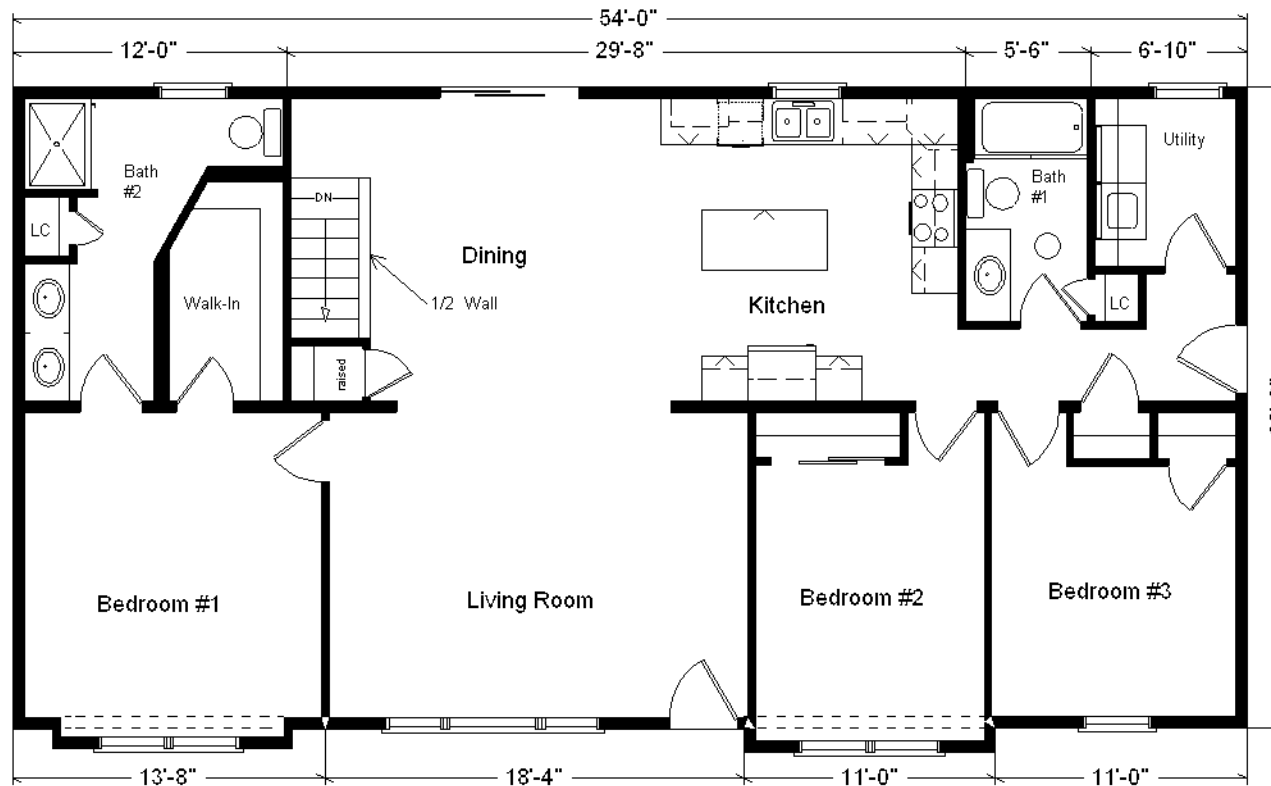

Base Price:	\$112,667.00
This Home Displays The Following Options:	
6/12 Roof Slope	2,646.00
Double Gable	1,819.00
Large Gable	1,456.00
2-1' Bump-out Rooms	1,718.00
Certainteed Premium color Siding	458.00
Split-shake Siding Accents	905.00
Pella ProLine Windows	5,235.00
Window and Door Lineals	893.00
Carpet Upgrade (Go Softly)	1,183.00
Laminate Flooring (Din/Foyer)	739.00
Vaulted Ceilings (LR, Din & Kit.)	1,444.00
6-Panel Oak Doors (x6)	1,290.00
Oil Rubbed Bronze Package	920.00
Wire for El. Range	100.00
Laundry Area w/Cabinets	750.00
Extra 3/4 Bath	2,450.00
Shower Doors (Bath #2)	285.00
Double Sink Vanity	725.00
Upgrade Cultured Granite Vanities	590.00
Vanity Drawer Bases (x3)	396.00
Kohler Cast Iron Kitchen Sink	307.00
Pull-out Kit. Faucet (K12177-BRZ)	195.00
Seneca Ridge Arch Cabinets (disc)	2,400.00
6' of Extra Wall Cabinets	738.00
5' of Extra Base Cabinets	805.00
Lazy Susan	409.00
Custom Cabinets	281.00
30" Kitchen Desk w/Supports	341.00
Crown Molding (38')	608.00
Mullion Glass Doors	468.00
Hi-definition Kitchen Countertops	391.00
Deluxe Drawers/Plwood ends (Kit.)	587.00
Appliance Garage	177.00
Suntube	560.00
Upgrade Front Door	516.00
6' Pella Patio Door	2,786.00

Total With Options Shown: \$150,238.00

Zones 1 and 2

Design Homes, Inc.

Former Display Located in PdC, WI
(#10290 -4-6)

28x54 Ranch
1,530 sq. ft.

April 2018

MN #BC146710

Color Information
 Spruce Siding, Almond Trim,
 Driftwood Shingles,
 Savannah Wicker Corner
 Posts and Northwoods
 Accents, Tan Lineals, Bisque
 Kit. Sink, Nutmeg Oak Trim
 & Doors, Bisque Baths, #430
 Vanity Tops, Pueblo Carpet,
 DF9510 Vinyl,
 Poplar White Pella Dbl-hung
 Windows,
 Crema Macarello Countertop

Buy Display Model
For:
\$133,712 !
 (discounted 16,526 !)

**Price includes Delivery,
 Crane Work, All Blueprints,
 R20 Exterior Walls, Kohler
 Plumbing, 200 Amp Service
 And Tax!!**

Delivery Charges will apply to
 Zone 3.