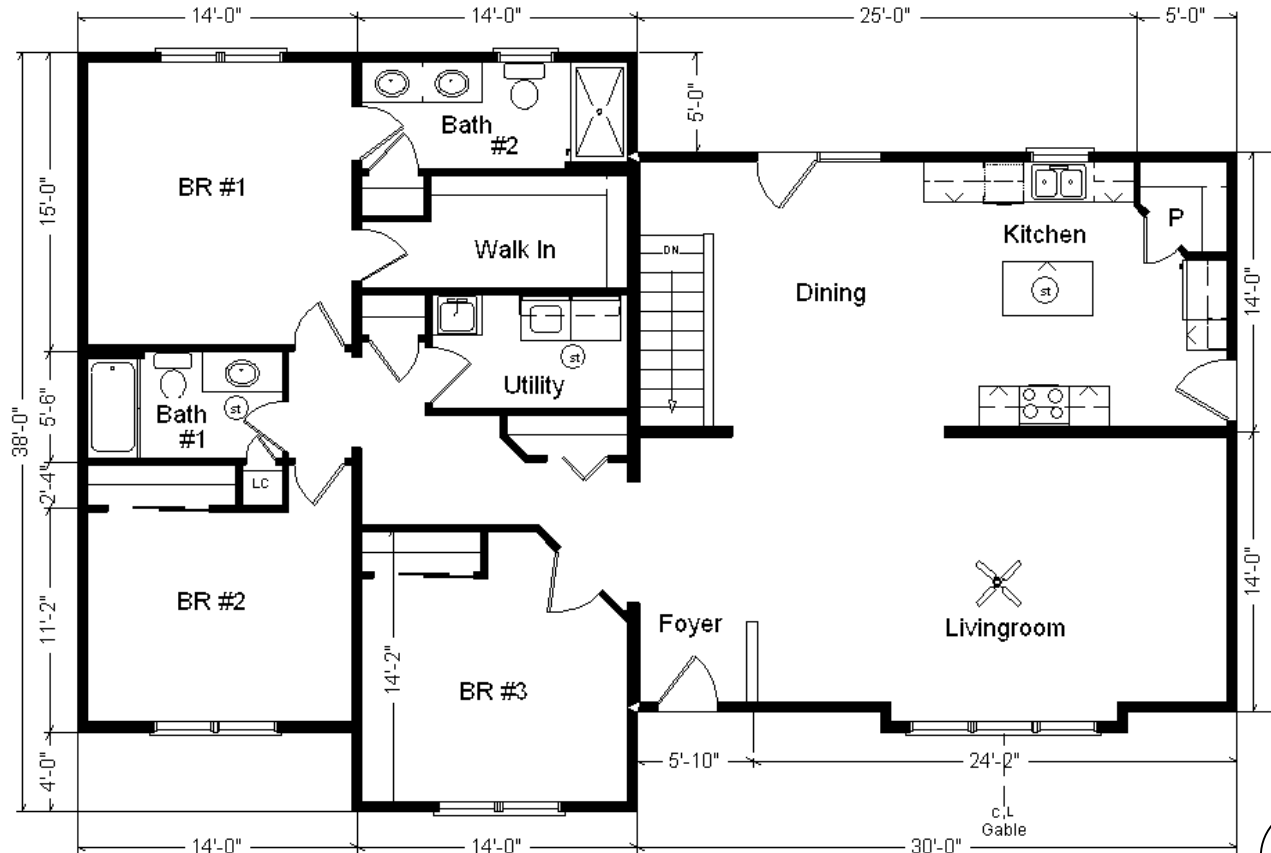

28x66 4-sec. Ranch
1,848 sq. ft.

Design Homes, Inc.

Former Display Located in PdC, WI
(#10417 -5-4)

| | |
|--|---------------------|
| Base Price: | \$148,264.00 |
| This Home Displays The Following Options: | |
| 6/12 Roof Slope | 3,234.00 |
| Premium Color Vinyl Siding | 644.00 |
| Window Lineals | 649.00 |
| Pella Proline Dbl-hung Windows | 5,655.00 |
| Window Grilles (GIA) | 715.00 |
| Medium Gable | 1,456.00 |
| Upgrade Carpet (Adaptation) | 1,550.00 |
| Tile-look Laminate (Kit/Dining) | 2,055.00 |
| Java Bean Oak Trim and Doors | 500.00 |
| Vaulted Ceilings (LR, DR, Kit) | 1,806.00 |
| 6 Panel Oak Doors (x9) | 1,926.00 |
| Paddle Fan Light (LR) | 204.00 |
| Wire for Elect. Range | 100.00 |
| Quartz Kitchen Countertops | 5,000.00 |
| Bevel Edge Quartz Countertops | 760.00 |
| Pull-out Kit. Faucet (K560-BN) | 235.00 |
| Cult. Granite Vanity Tops | 590.00 |
| Laundry Area w/Durham Cabinets | 1,447.00 |
| Laundry Sink/Cabinet | 637.00 |
| Brushed Nickel Bath Package | 920.00 |
| Extra 3/4 Bath | 2,450.00 |
| Double Sink Vanity | 725.00 |
| 5' Shower | 178.00 |
| Shower Door (Bath #2) | 285.00 |
| Vanity Drawer bases (x2) | 264.00 |
| Durham Pure Style Cabinets | 4,532.00 |
| Select Drawer Option in Kitchen | 275.00 |
| 36" Drawer Base (Kitchen) | 118.00 |
| Crown Molding in Kitchen (25') | 400.00 |
| 1' Bump-out Window (LR) | 859.00 |
| Suntube (x3) | 1,680.00 |
| Upgrade Entry Door (SS659HRRB) | 950.00 |
| 6' WShield Swing Patio Door | 2,576.00 |

Total With Options Shown: \$193,639.00

July 2018

Color Information

*Hearthstone Siding,
 Almond Trim,
 Weatherwood Shingles,
 Sav. Wicker Lineals,
 Bisque Baths, 91180
 Vinyls, SS Kit. Sink, Java
 Bean Oak Trim & Doors,
 SS Rangehood, Durham
 Pure Style Toasted
 Antique Cabinets, Aged
 Leather Carpet, #798
 Tile-look Laminate in
 Kit/Dining, Poplar White
 Proline Dbl-hung
 Windows, Palermo
 Quartz Countertop*