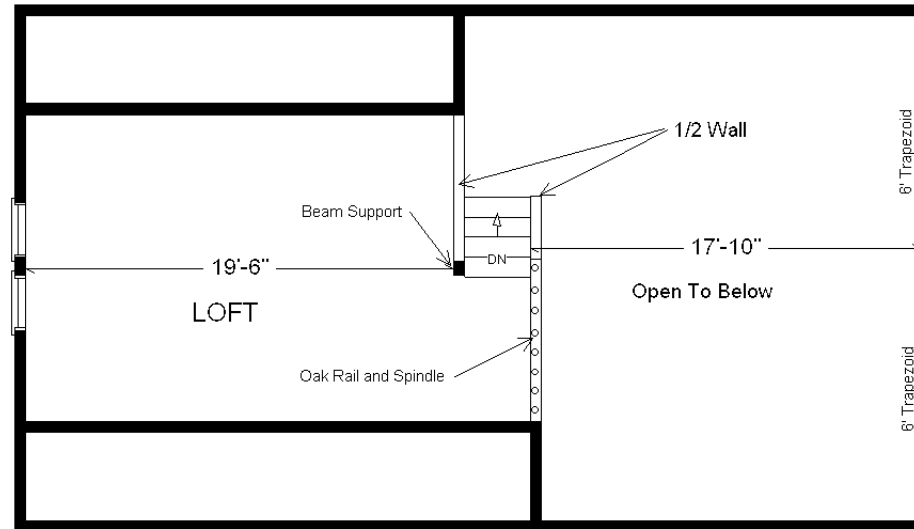

Rustic Loft
1,260 sq. ft.
Model Not Set Up On Display

Design Homes, Inc.

Former Display Located in PdC, WI
(#10466-6-6)

| | |
|--|---------------------|
| Base Price: | \$129,830.00 |
| This Home Displays The Following Options: | |
| LP Smartside Siding (1502 sf) | 6,154.00 |
| Window Lineals | 708.00 |
| Door Lineals | 335.00 |
| Carpet Upgrade (E. Nice) | 1,502.00 |
| 2 DHI Paddle Fan Lights | 367.00 |
| Laundry Area w\ H. Birch Cabinets | 1,115.00 |
| ORB Bath Option | 495.00 |
| Vanity Base Drawers (VDDB) | 226.00 |
| Cultured Granite Vanity Top | 295.00 |
| Harrison Rustic Birch Cabinets | 3,605.00 |
| APC Cabinet Option | 1,494.00 |
| Hi-definition Kit. Countertops | 263.00 |
| Swan Quartz Kitchen Sink | 332.00 |
| Pull-down Kohler Kit. Faucet (ORB) | 235.00 |
| Custom Cabinets | 276.00 |
| Mullion Glass Cab. Door | 128.00 |
| Prefinished Oak Railing | 490.00 |
| 6' Trapezoid Windows (x2) | 1,752.00 |
| Casement Windows in Loft | 268.00 |
| 2 - 6' Pella Vinyl Patio Doors | 1,784.00 |
| 2nd Exterior Door Credit | -365.00 |

Total With Options Shown: \$151,289.00

Buy Display Model
For:
\$139,186.00!
(Discounted 12,103 !)

Color Information
Chestnut LP Siding, Almond Trim, Sand Lineals, Weatherwood Shingles, Bisque Bath, #431 Vanity Top, Bamboo Carpet, 91181 Vinyls, Bianca Sink, Pecan Oak Trim & Doors, SS Unvented Rangehood, Tan Pella Sgl-hung Windows, Pecan Car Siding on Ceiling & Walls, Golden Mascarello Countertop, ORB Hardware/Baths