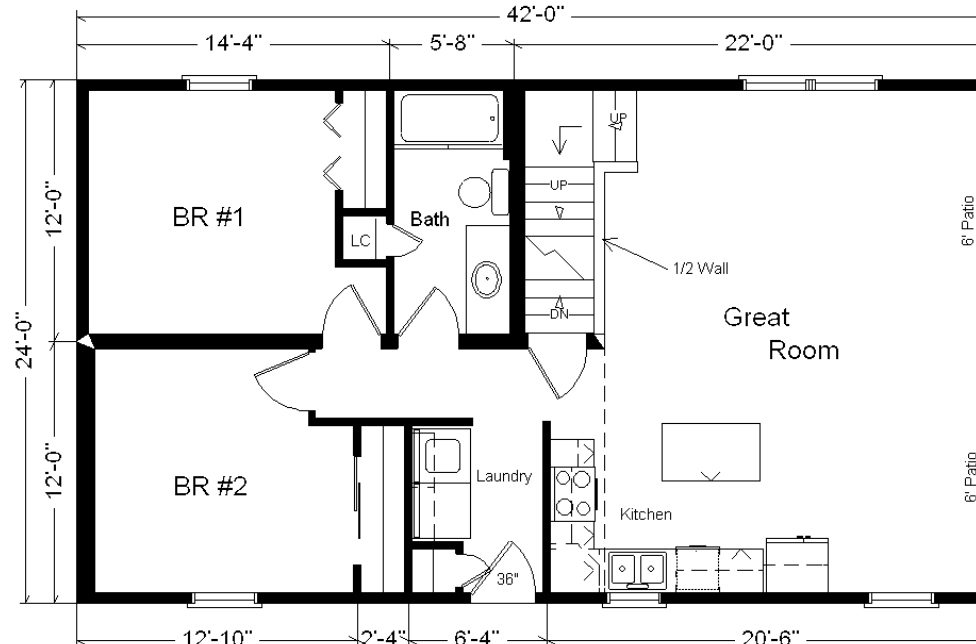

Rustic Loft
1,260 sq. ft.
Model Not Set Up On Display

Design Homes, Inc.

Former Display Located in PdC, WI
(#10466-6-6)

| | |
|--|---------------------|
| Base Price: | \$129,830.00 |
| This Home Displays The Following Options: | |
| LP Smartside Siding (1502 sf) | 6,154.00 |
| Window Lineals | 708.00 |
| Door Lineals | 335.00 |
| Carpet Upgrade (E. Nice) | 1,502.00 |
| 2 DHI Paddle Fan Lights | 367.00 |
| Laundry Area w\ H. Birch Cabinets | 1,115.00 |
| ORB Bath Option | 495.00 |
| Vanity Base Drawers (VDDB) | 226.00 |
| Cultured Granite Vanity Top | 295.00 |
| Harrison Rustic Birch Cabinets | 3,605.00 |
| APC Cabinet Option | 1,494.00 |
| Hi-definition Kit. Countertops | 263.00 |
| Swan Quartz Kitchen Sink | 332.00 |
| Pull-down Kohler Kit. Faucet (ORB) | 235.00 |
| Custom Cabinets | 276.00 |
| Mullion Glass Cab. Door | 128.00 |
| Prefinished Oak Railing | 490.00 |
| 6' Trapezoid Windows (x2) | 1,752.00 |
| Casement Windows in Loft | 268.00 |
| 2 - 6' Pella Vinyl Patio Doors | 1,784.00 |
| 2nd Exterior Door Credit | -365.00 |

Total With Options Shown: \$151,289.00

Buy Display Model
For:
\$139,186.00!
(Discounted 12,103 !)

Color Information
Chestnut LP Siding, Almond Trim, Sand Lineals, Weatherwood Shingles, Bisque Bath, #431 Vanity Top, Bamboo Carpet, 91181 Vinyls, Bianca Sink, Pecan Oak Trim & Doors, SS Unvented Rangehood, Tan Pella Sgl-hung Windows, Pecan Car Siding on Ceiling & Walls, Golden Mascarello Countertop, ORB Hardware/Baths