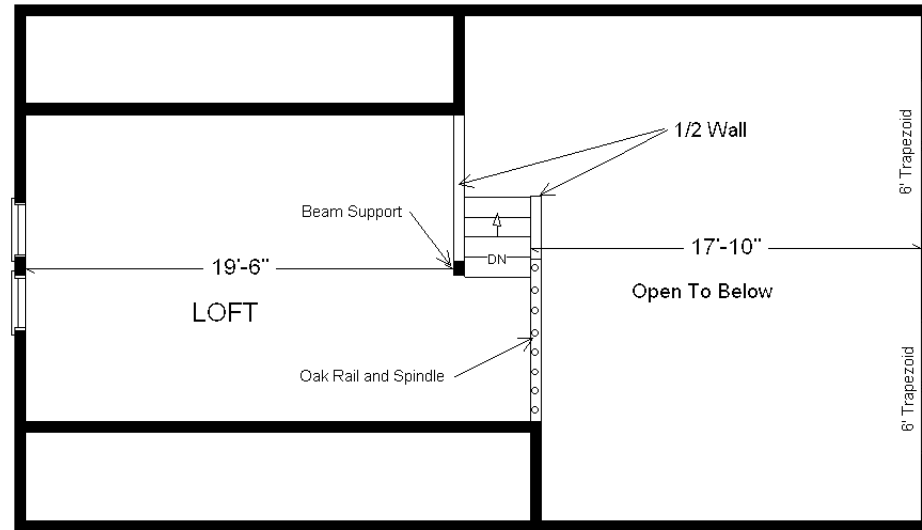

Rustic Loft
1,260 sq. ft.

Design Homes, Inc.

Former Display Located in PdC, WI
(#10468-6-6)

Base Price:	\$126,049.00
This Home Displays The Following Options:	
LP Smartside Siding (1502 sf)	4,836.00
3.5" Window Lineals	708.00
3.5" Door Lineals	305.00
Carpet Upgrade (E. Nice)	1,502.00
2 DHI Paddle Fan Lights	367.00
Laundry Area w\ H. Birch Cabinets	1,105.00
ORB Bath Option	495.00
Vanity Base Drawers (VDDB)	226.00
Cultured Granite Vanity Top	295.00
Hi-definition Kit. Countertops	263.00
Swan Quartz Kitchen Sink	332.00
Pull-down Kohler Kit. Faucet (ORB)	235.00
Harrison Rustic Birch Cabinets	3,605.00
Select Cabinet Option	567.00
Custom Cabinets	364.00
Mullion Glass Cab. Door	128.00
Prefinished Oak Railing	490.00
2 - 6' Pella Trapezoid Windows	5,164.00
Pella Proline Windows	2,935.00
2 - 6' Pella Fr. Swing Patio Doors	6,880.00
Upgrade Front Door (SS684TRC)	1,149.00
2nd Exterior Door Credit	-365.00

Total With Options Shown: \$157,635.00

Zone 1

Buy Display Model
For:
\$141,018
(discounted 16,617!)

Color Information
Seal LP Siding, Clay Trim, Clay Lineals, Driftwood Shingles, White Bath, #430 Vanity Top, Bamboo Carpet, 91181 Vinyls, Nero Sink, Pecan Oak Trim & Doors, Autumn Stained Cabinets, Black Unvented Rangehood, Pella ProLine Putty Dbl-hung & Casement Windows, Pecan Pine Car Siding on Ceiling & Walls, Golden Mascarello Countertop, ORB Hardware & Bath