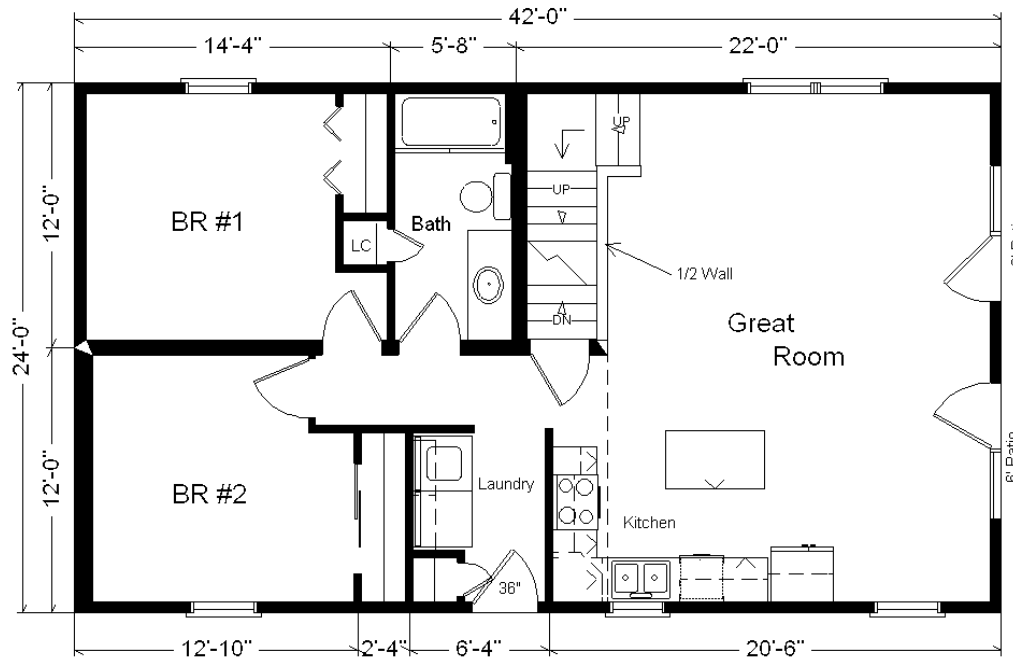

Rustic Loft
1,260 sq. ft.

Design Homes, Inc.

Former Display Located in PdC, WI
(#10468-6-6)

Base Price:	\$126,049.00
This Home Displays The Following Options:	
LP Smartside Siding (1502 sf)	4,836.00
3.5" Window Lineals	708.00
3.5" Door Lineals	305.00
Carpet Upgrade (E. Nice)	1,502.00
2 DHI Paddle Fan Lights	367.00
Laundry Area w\ H. Birch Cabinets	1,105.00
ORB Bath Option	495.00
Vanity Base Drawers (VDDB)	226.00
Cultured Granite Vanity Top	295.00
Hi-definition Kit. Countertops	263.00
Swan Quartz Kitchen Sink	332.00
Pull-down Kohler Kit. Faucet (ORB)	235.00
Harrison Rustic Birch Cabinets	3,605.00
Select Cabinet Option	567.00
Custom Cabinets	364.00
Mullion Glass Cab. Door	128.00
Prefinished Oak Railing	490.00
2 - 6' Pella Trapezoid Windows	5,164.00
Pella Proline Windows	2,935.00
2 - 6' Pella Fr. Swing Patio Doors	6,880.00
Upgrade Front Door (SS684TRC)	1,149.00
2nd Exterior Door Credit	-365.00

Total With Options Shown: \$157,635.00

Zone 1

Buy Display Model
For:
\$141,018
(discounted 16,617!)

Color Information
Seal LP Siding, Clay Trim, Clay Lineals, Driftwood Shingles, White Bath, #430 Vanity Top, Bamboo Carpet, 91181 Vinyls, Nero Sink, Pecan Oak Trim & Doors, Autumn Stained Cabinets, Black Unvented Rangehood, Pella ProLine Putty Dbl-hung & Casement Windows, Pecan Pine Car Siding on Ceiling & Walls, Golden Mascarello Countertop, ORB Hardware & Bath