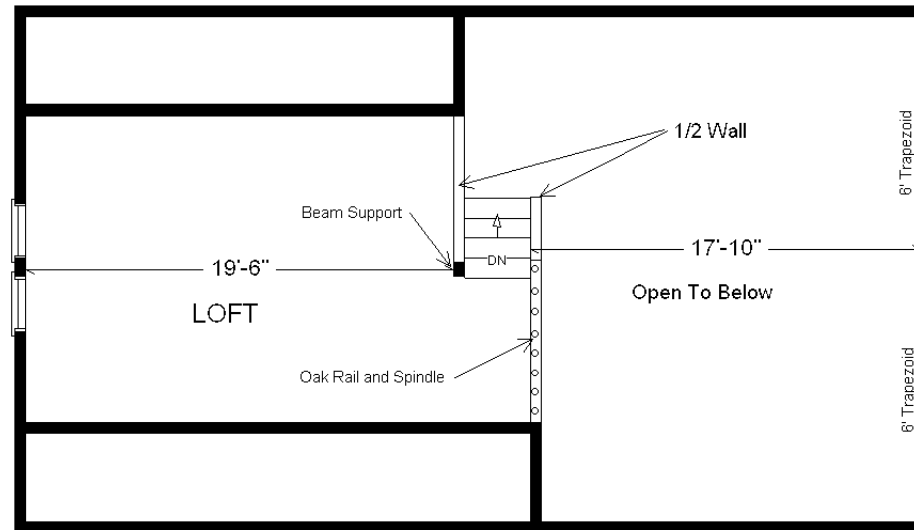

Rustic Loft

1,260 sq. ft.

Base Price:	$126,049.00
This Home Displays The Following Options:	
LP Smartside Siding (1502 sf)	6,158.00
3.5" Window Lineals	590.00
Carpet Upgrade (Everything Nice)	1,294.00
Laundry Area w\Shelf	428.00
ORB Bath Fixtures	495.00
Vanity Drawer Base (VDDB)	226.00
Hi-definition Kit. Countertops	263.00
Pioneer Hickory Cabinets	2,775.00
APC Cabinet Option	1,494.00
Pull-down Kohler Kit. Faucet (ORB)	235.00
Crown Molding (19')	304.00
Custom Cabinets	235.00
Mullion Glass Cab. Door	128.00
WP Microwave (WMH310)	364.00
Prefinished Oak Railing	490.00
6' Trapezoid Windows (x2)	5,014.00
Pella ProLine Windows	2,767.00
2 - 6' Proline Fr. Swing Doors	6,880.00
2nd Exterior Door Credit	-355.00

Total With Options Shown: $155,834.00