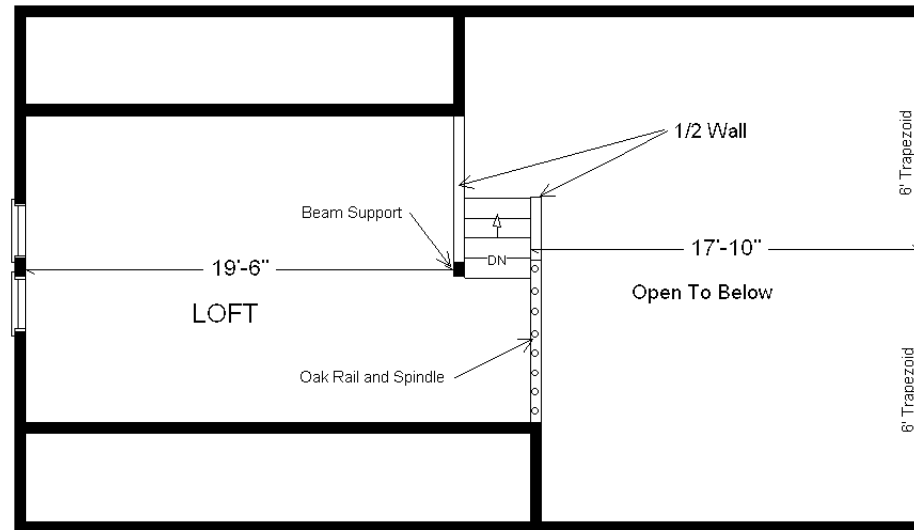

Rustic Loft

1,260 sq. ft.

Base Price:	$120,047.00
This Home Displays The Following Options:	
LP Smartside Siding (1502 sf)	6,158.00
3.5" Window Lineals	590.00
Carpet Upgrade (Everything Nice)	1,294.00
Laundry Area w\Shelf	428.00
ORB Bath Fixtures	495.00
Vanity Drawer Base (VDDB)	226.00
Hi-definition Kit. Countertops	263.00
Pioneer Hickory Cabinets	2,775.00
APC Cabinet Option	1,494.00
Pull-down Kohler Kit. Faucet (ORB)	235.00
Crown Molding (19')	304.00
Custom Cabinets	235.00
Mullion Glass Cab. Door	128.00
WP Microwave (WMH310)	364.00
Prefinished Oak Railing	490.00
6' Trapezoid Windows (x2)	5,014.00
Pella ProLine Windows	2,767.00
2 - 6' Proline Fr. Swing Doors	6,880.00
2nd Exterior Door Credit	-355.00

Total With Options Shown: $149,832.00