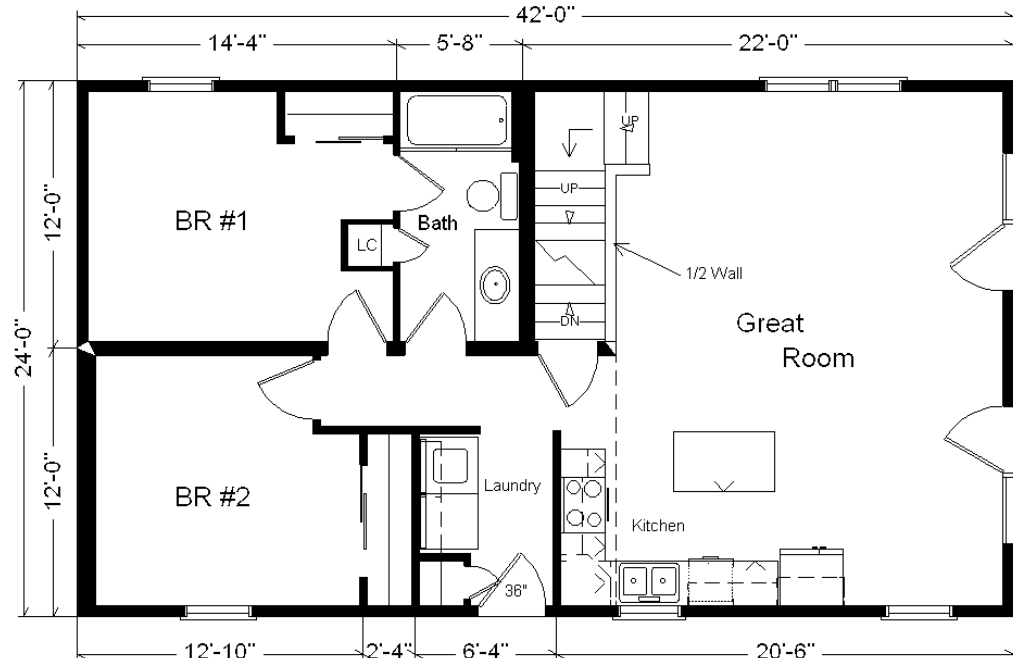

Rustic Loft

1,260 sq. ft.

Base Price:	$120,047.00
This Home Displays The Following Options:	
LP Smartside Siding (1502 sf)	6,158.00
3.5" Window Lineals	590.00
Carpet Upgrade (Everything Nice)	1,294.00
Laundry Area w\Shelf	428.00
ORB Bath Fixtures	495.00
Vanity Drawer Base (VDDB)	226.00
Hi-definition Kit. Countertops	263.00
Pioneer Hickory Cabinets	2,775.00
APC Cabinet Option	1,494.00
Pull-down Kohler Kit. Faucet (ORB)	235.00
Crown Molding (19')	304.00
Custom Cabinets	235.00
Mullion Glass Cab. Door	128.00
WP Microwave (WMH310)	364.00
Prefinished Oak Railing	490.00
6' Trapezoid Windows (x2)	5,014.00
Pella ProLine Windows	2,767.00
2 - 6' Proline Fr. Swing Doors	6,880.00
2nd Exterior Door Credit	-355.00

Total With Options Shown: $149,832.00