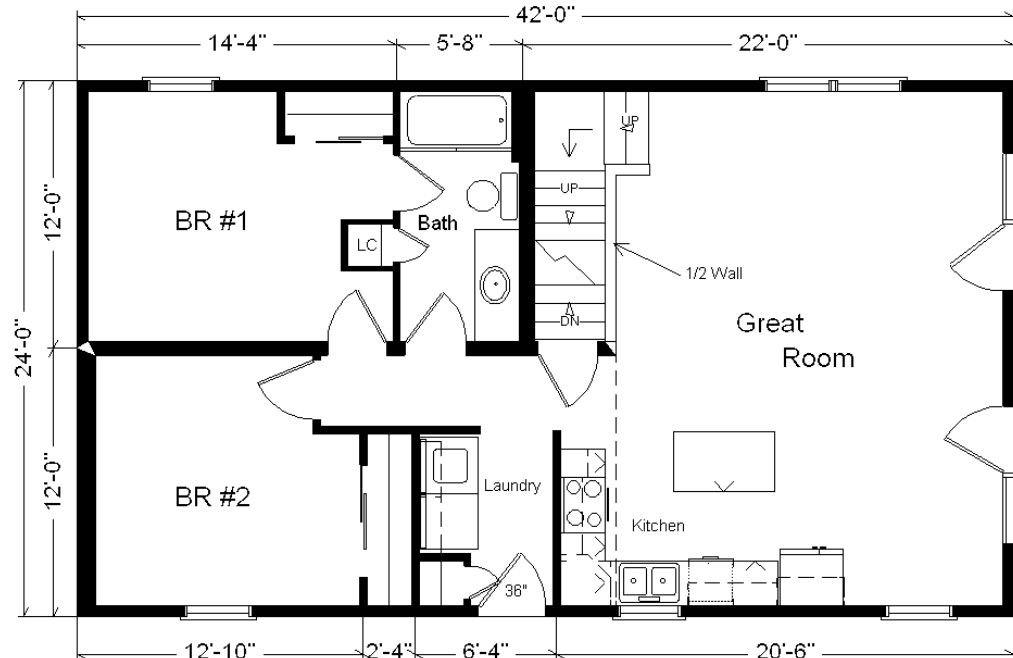

Design Homes, Inc.

Former Display Model MN #BC146710
 (#10475-6-6)

Rustic Loft

1,260 sq. ft.

Base Price:	\$126,049.00
This Home Displays The Following Options:	
LP Smartside Siding (1502 sf)	6,158.00
3.5" Window Lineals	590.00
Carpet Upgrade (Everything Nice)	1,294.00
Laundry Area w\Shelf	428.00
ORB Bath Fixtures	495.00
Vanity Drawer Base (VDDB)	226.00
Hi-definition Kit. Countertops	263.00
Pioneer Hickory Cabinets	2,775.00
APC Cabinet Option	1,494.00
Pull-down Kohler Kit. Faucet (ORB)	235.00
Crown Molding (19')	304.00
Custom Cabinets	235.00
Mullion Glass Cab. Door	128.00
WP Microwave (WMH310)	364.00
Prefinished Oak Railing	490.00
6' Trapezoid Windows (x2)	5,014.00
Pella ProLine Windows	2,767.00
2 - 6' Proline Fr. Swing Doors	6,880.00
2nd Exterior Door Credit	-355.00

Total With Options Shown: \$155,834.00

Color Information

Chestnut LP Siding, Clay Trim, Oyster Shell Lineals, Weatherwood Shingles, Bisque Bath, Bamboo Carpet, 91181 Vinyls, SS Sink, Pecan Oak Trim & Doors, Natural Hickory Cabinets, Black Unvented Rangehood, Putty Pella Dbl-hung and Casement Windows, Pecan Car Siding on Ceiling and Walls, Antique Mascarello Countertop, ORB Hardware/ Bath

July, 2018

Price includes Delivery, Crane Work, All Blueprints, R20 Exterior Walls, Kohler Plumbing, 200 Amp Service And Tax!!

Additional Delivery Charges will apply to Zone 2

Buy Display Model For:
\$139,344 !
 (discounted 16,490.00!)