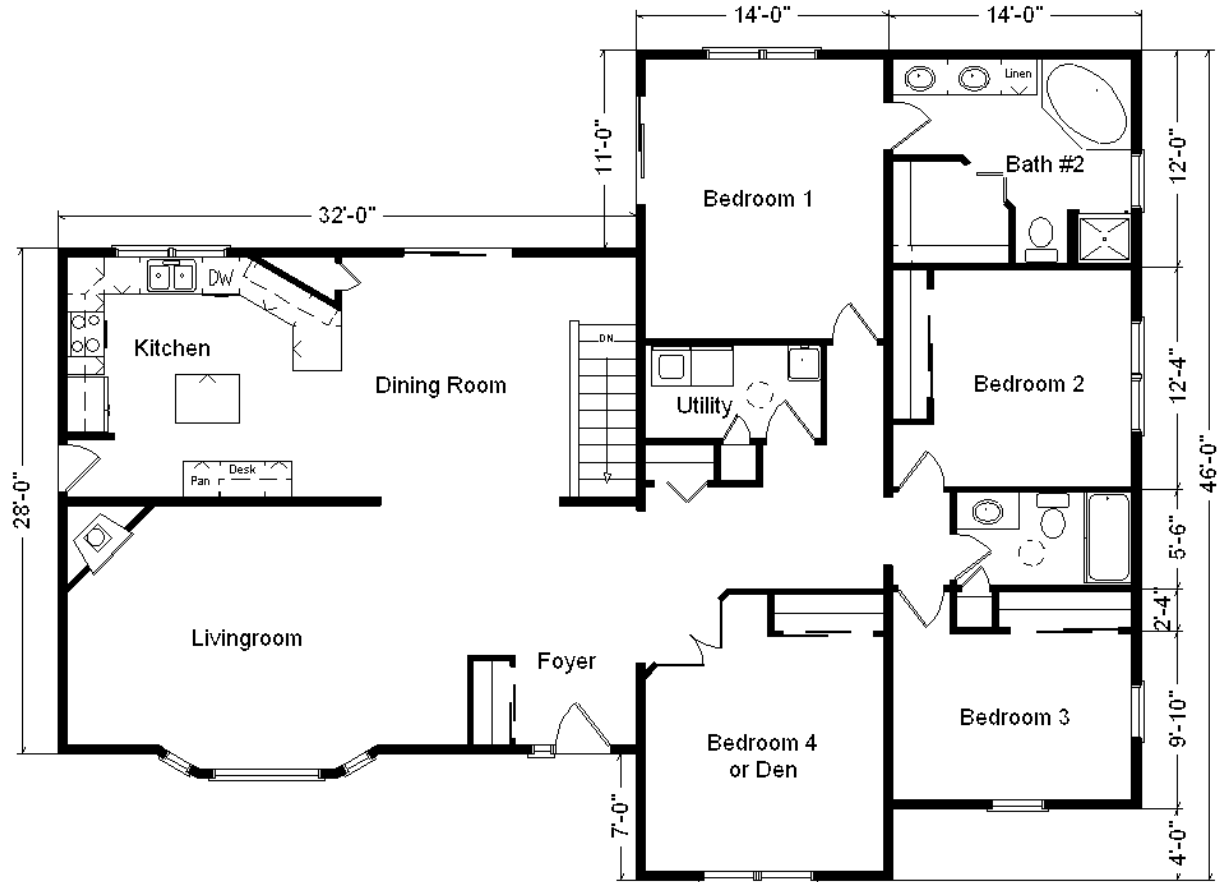

28x76
4 Sec.
Ranch
2,128 sq.

Design Homes, Inc.

Former Display Home Now in PdC, WI
(#1485 -5-5)

**\$34,226 OFF
Original Price!**
Display Homes are sold "AS IS"

Feb. 2017
Web

Price includes Delivery in Zone 1, Crane Work, All Blueprints, R20 Exterior Walls, REAL Plywood Floors, Kohler Plumbing, 200 Amp Service And Tax!!
Delivery Surcharges will apply to Zones 2 and 3.

Color Information
Nat. Clay Siding, Clay Trim, Driftwood Shingles, White Baths, Mortar and Coffee House Carpets, 91057 Vinyls, 2513 Laminate, Bisque Sink, Beige FP Front, Nutmeg Oak Trim & Doors, Bisque Dishwasher & Rangehood, Kolbe Dbl-hung White Windows, Nat. Limestone Countertop