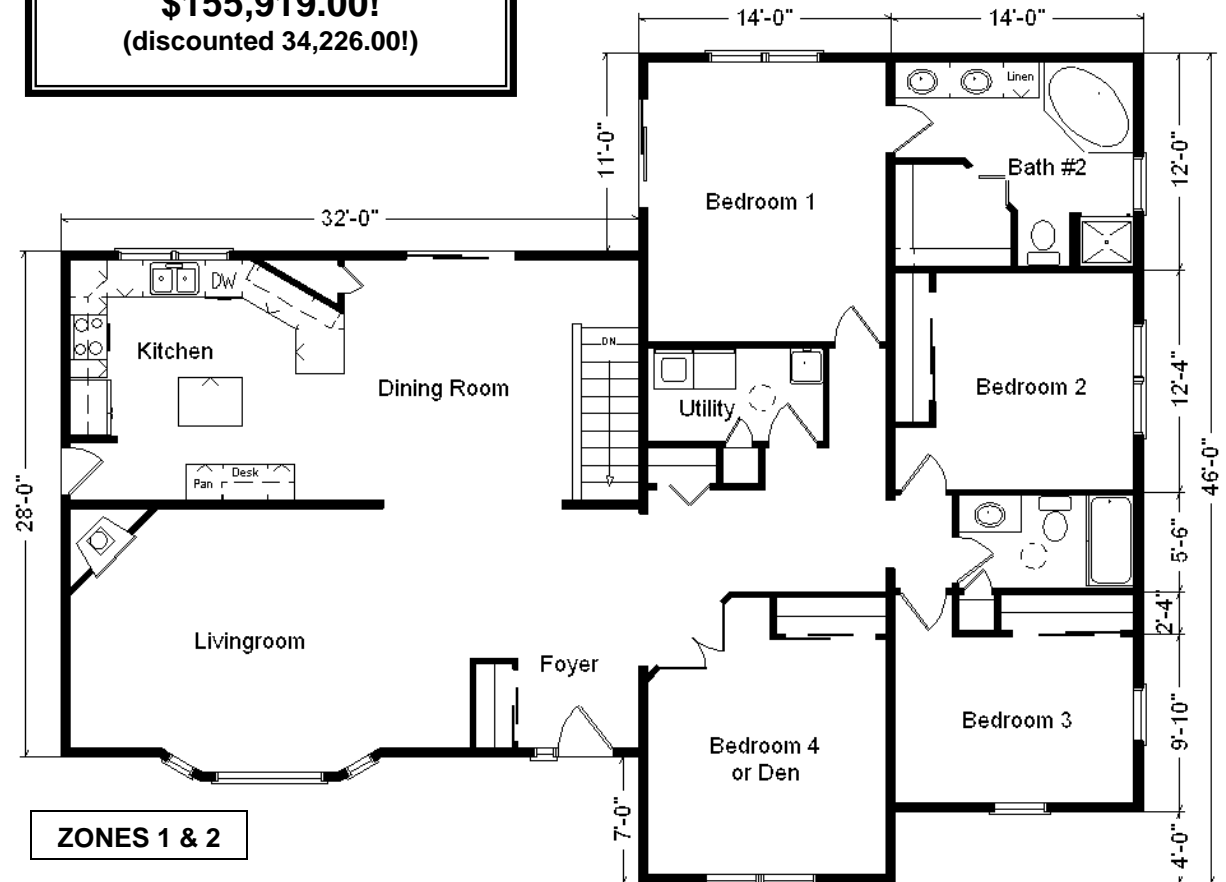

28x76 4 Sec Ranch  
2,128 sq. ft.

# Design Homes, Inc.

Former Display Home  
(#1485 -5-5)

<b>Base Price:</b>	<b>\$153,869.00</b>
<b>This Home Displays The Following Options:</b>	
7 1/2' Roof Rise (6/12 Slope)	3,344.00
Large Gable	1,400.00
Laminate Floor (Kitchen, DR)	1,354.00
Tile (Foyer)	277.00
Gas Fireplace	5,600.00
Vaulted Ceilings (K, DR, LR, Foyer)	1,476.00
Interior French Doors w/Glass	1,185.00
Raised 6 Panel Doors (x10)	1,950.00
Laundry Tub	138.00
Cast Iron Sink	284.00
Utility Hook-Up w/Northport Cabinets	695.00
Extra 3/4 Bath	2,450.00
Double Sink Vanity	725.00
Corner Whirlpool	3,200.00
Shower Door	285.00
Vanity Base Drawers (x3)	396.00
Seneca Ridge Oak Cabinets	2,137.00
Moveable Kitchen Island	592.00
Crown Molding (22')	352.00
2-24" Utility Cabinets w/Shelves	1,052.00
Kitchen Planning Desk	159.00
Mullion Glass Doors (x3')	255.00
GE Dishwasher	421.00
Kolbe Double Hung Windows	500.00
Upgrade Kitchen Window	225.00
Suntube (x2)	1,060.00
Walk Out Bay (LR)	2,324.00
Extra Bedroom Window (Bdr.#3)	285.00
Sidelight 1/2 Glass (S33)	573.00
2 - 6' Kolbe Sliding Patio Doors	1,582.00

**Total With Options Shown: \$190,145.00**

**Buy Display Model For:  
\$155,919.00!  
(discounted 34,226.00!)**

**Price Includes: Delivery, Crane Work, All Blueprints, R20 Exterior Walls, REAL Plywood Floors, Kohler Plumbing, 200 Amp Service And Tax!!**