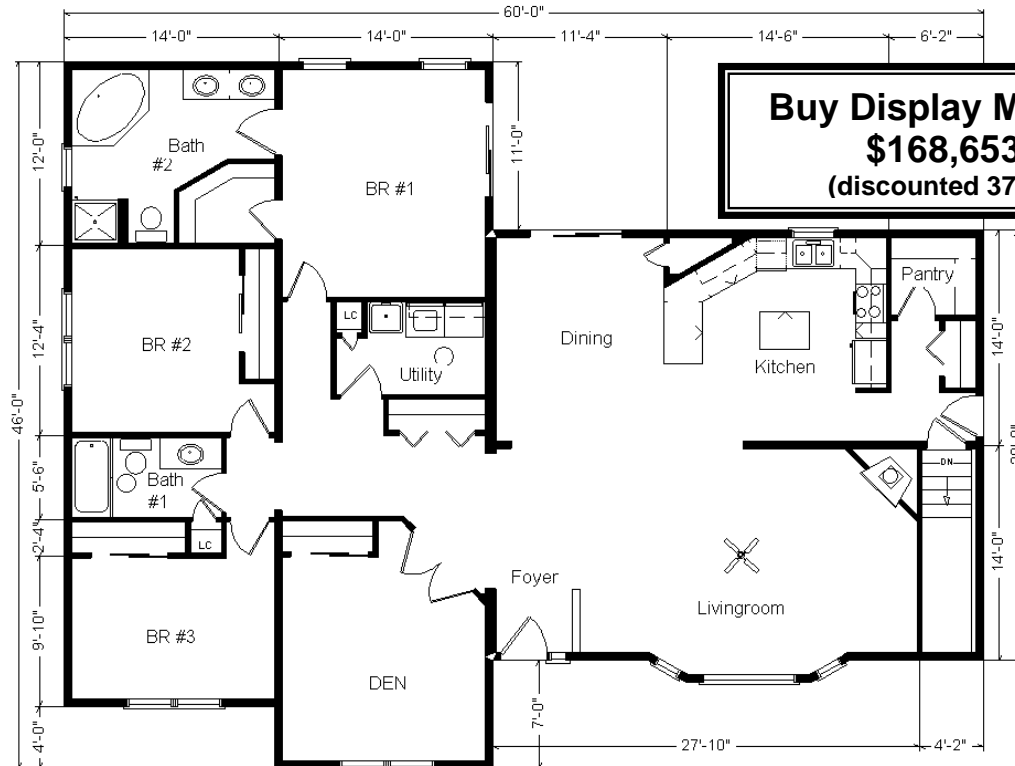

Former Display

28x76 4-Sec Ranch 2,128 sq.

Design Homes, Inc.

(#1623 -8-5)

Jan 2017

Base Price:	\$153,869.00
This Home Displays The Following Options:	
6/12 Roof Slope	3,648.00
Large Gable	1,400.00
6" Double Cedarboard Vinyl Siding	7,085.00
Shutters	294.00
Upgrade Carpet (Divinity)	2,288.00
Oak Flooring (Kit/Din/Pantry)	3,560.00
Tile-look Lam.in Foyer	133.00
Gas Fireplace	5,600.00
Vaulted Ceilings (LR, DR, Kit)	1,565.00
Rounded Drywall Corners	347.00
Upgrade 6-Panel Oak Doors (x14)	3,010.00
Interior French Doors w/Glass	1,185.00
Interior Lever Handles	199.00
Exterior Lever Handles (x2)	84.00
Paddle Fan Light (LR)	204.00
Extra 3/4 Bath	2,450.00
Laundry Area w/Cabinets	750.00
Laundry Tub	149.00
Oil Rubbed Bronze Package	1,585.00
Double Sink Vanity	725.00
Corner Whirlpool Tub	3,200.00
Vanity Base Drawers (x3)	396.00
Tri-view Oak Med. Cabinet (Bath #1)	130.00
Cult. Granite Vanity Tops	590.00
Seneca Ridge Arch Oak Cabinets	2,400.00
Lazy Susan	409.00
Crown Molding above Cabinets	368.00
8" Deep Kohler SS Kit. Sink	112.00
Whirlpool Dishwasher (SS)	534.00
Whirlpool Microwave (SS)	474.00
Suntube (x3)	1,680.00
Walk-Out Bay	1,364.00
Extra Window (Bdr.3)	305.00
Upgrade Front Door (SS684HRRB)	950.00
Sidelight (SS692HRRB)	1,247.00
6" Visions Patio Door (Din. upcharge)	519.00
6" Visions Patio Door (BR #1 outright)	866.00

Total With Options Shown: \$205,674.00

Zones 1 & 2

Buy Display Model For:
\$168,653.00!
 (discounted 37,021.00!)

MN #BC146710

**Price Delivery,
 Crane Work, All
 Blueprints, R20
 Exterior Walls,
 REAL Plywood
 Floors, Kohler
 Plumbing, 200
 Amp Service And
 Tax!!**