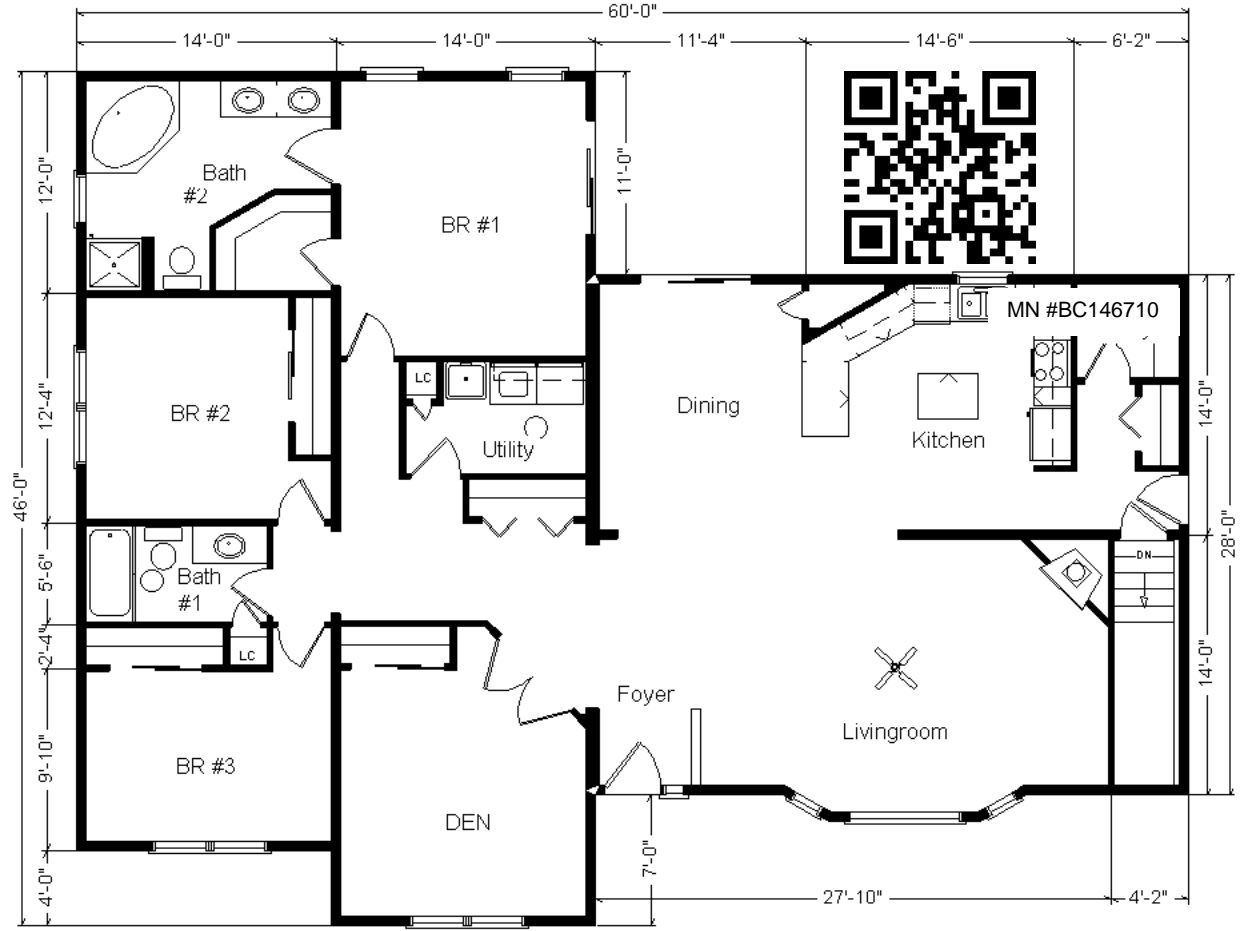

Design Homes, Inc.

Former Display Now In PdC, WI
 (#1623 -8-5)

28x76
4 Sec. Ranch
2,128 sq. ft.

\$37,021 OFF
Original Price!
 Display Homes are sold "AS IS"

Color Information
 Dbl. 6" S. Wicker Clapboard Siding, Almond Trim,
 Heather Blend Shingles,
 Red Shutters, White w/G41 Vanity Bath #1, Bisque
 w/G39 Vanity Bath #2, 00154 Soft Camel Carpet,
 91082 Vinyls, 137712 Laminate in Foyer, SS Sink, SS
 DW & Microwave, Nutmeg Oak Trim & Doors, Tan Sgl-
 hung Vinyl Windows, Olive Organix Countertop,
 Honeytone Wood Flooring, Black FP Front

Price includes Delivery in Zone 1, Crane
 Work, All Blueprints, R20 Exterior Walls,
 REAL Plywood Floors, Kohler Plumbing,
 200 Amp Service And Tax!!
Delivery Surcharges will apply to Zones 2 and 3.

Jan. 2017
 Web