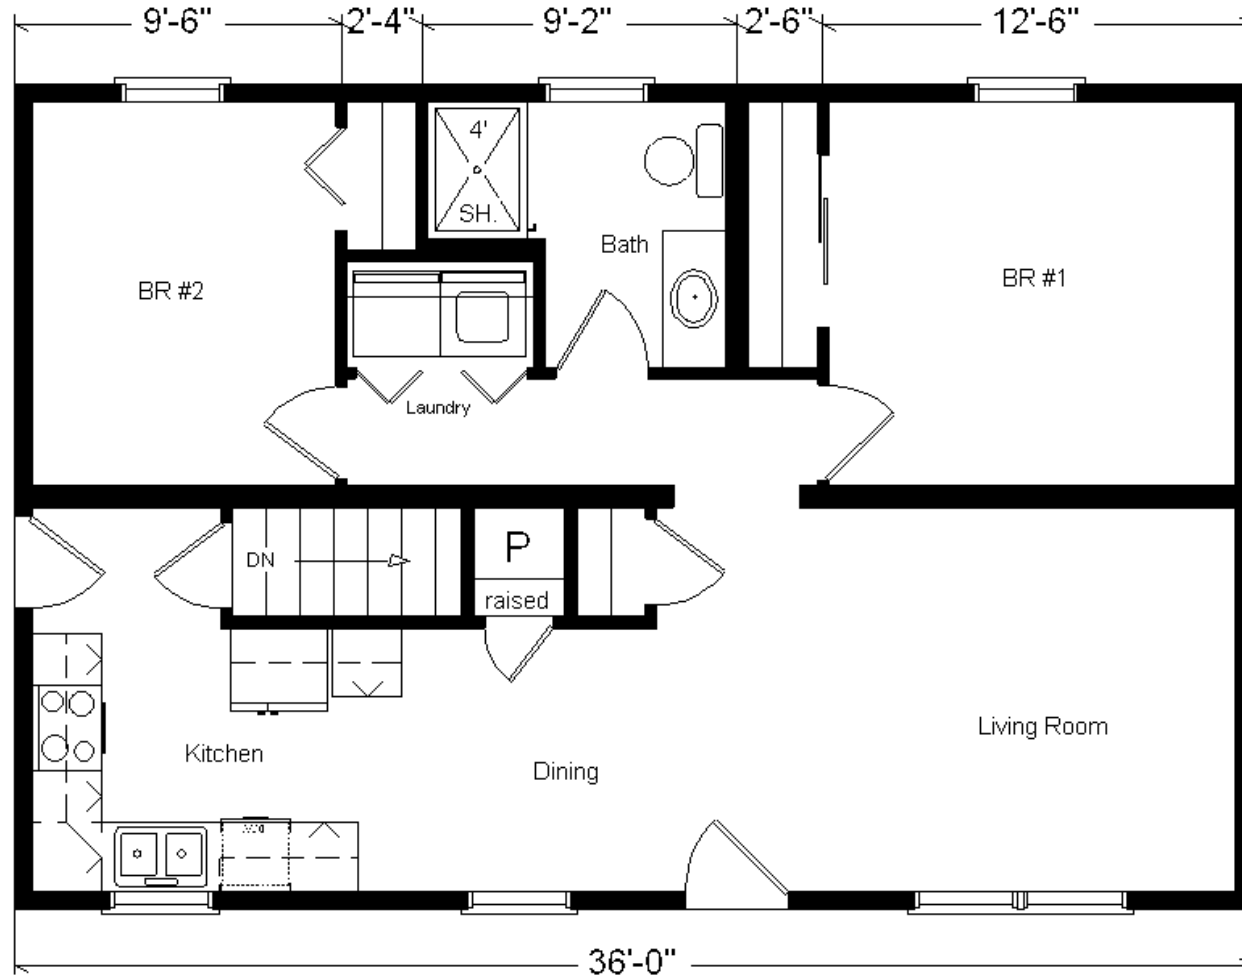

**36' Classic Ranch**  
864 sq. ft.

*Design Homes, Inc.*  
Former Display Located in  
Missouri Valley, IA  
(#10463-5-6)

<b>Base Price:</b>	<b>\$72,998.00</b>
<b>This Home Displays The Following Options:</b>	
Vanity Drawer Base (VDDB)	226.00
Shutters	378.00
Recessed Medicine Cabinet	65.00
Extra Window (Bath)	220.00
Laundry Area	428.00

**Total With Options Shown: \$74,315.00**

**Buy Display Model  
For:  
\$67,627.00!  
(Discounted 6,688 !)**

**Reverse Plan  
Shown**

Dec 2020

MN #BC146710

**Price Includes: 100  
Mile Delivery,  
Crane Work, All  
Blueprints, R55  
Ceilings, R20  
Exterior Walls,  
Kohler Plumbing,  
Pella Windows,  
200 Amp Service,  
All Applicable Tax  
and Much More!!**

**Color Information**  
Sterling Gray Siding, White Trim, Weatherwood Shingles, White Shutters, SS Sink and White Rangehood, Pecan Oak Trim & Doors, White Bath, #250 Vanity Top, Treasure Carpet, 91180 Vinyls, White Pella Sgl-hung Windows, Brushed Nickel Hardware, Natural Limestone Countertop