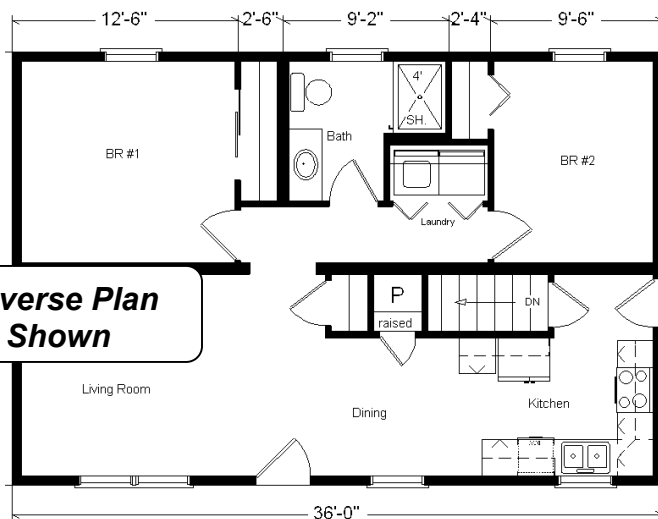

**36' Classic Ranch**  
864 sq. ft.

*Design Homes, Inc.*  
Former Display Located in  
Missouri Valley, IA  
(#10463-5-6)

<b>Base Price:</b>	<b>\$72,998.00</b>
<b>This Home Displays The Following Options:</b>	
Vanity Drawer Base (VDDB)	226.00
Shutters	378.00
Recessed Medicine Cabinet	65.00
Extra Window (Bath)	220.00
Laundry Area	428.00

**Total With Options Shown: \$74,315.00**

**Buy Display Model  
For:  
\$67,627.00!  
(Discounted 6,688 !)**

**Reverse Plan  
Shown**

Dec 2020

MN #BC146710

**Price Includes: 100  
Mile Delivery,  
Crane Work, All  
Blueprints, R55  
Ceilings, R20  
Exterior Walls,  
Kohler Plumbing,  
Pella Windows,  
200 Amp Service,  
All Applicable Tax  
and Much More!!**

**Color Information**  
Sterling Gray Siding, White Trim, Weatherwood Shingles, White Shutters, SS Sink and White Rangehood, Pecan Oak Trim & Doors, White Bath, #250 Vanity Top, Treasure Carpet, 91180 Vinyls, White Pella Sgl-hung Windows, Brushed Nickel Hardware, Natural Limestone Countertop