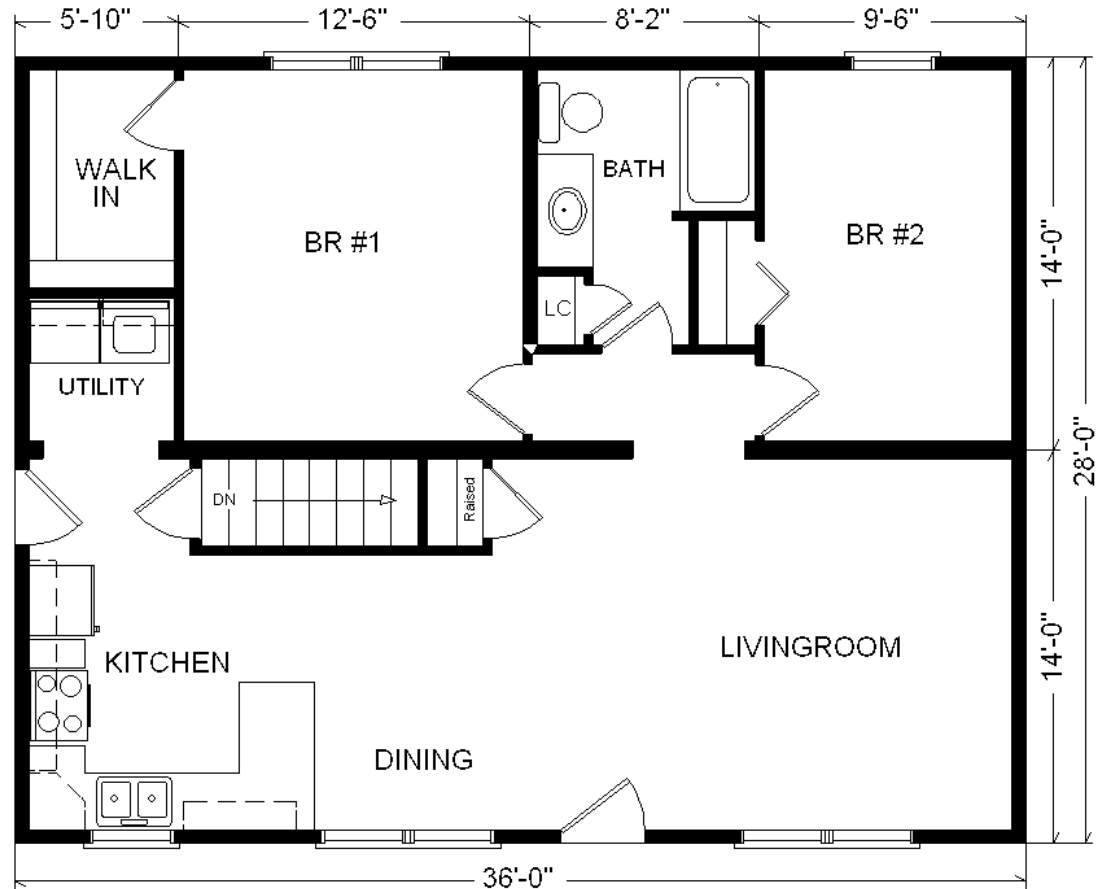

28x36 Ranch
1,008 sq. ft.
Model Not Set Up On Display

Design Homes, Inc.
Former Display Located in PdC, WI
(#9751 -1-6)

Base Price:	\$91,166.00
This Home Displays The Following Options:	
5/12 Slope	1,512.00
Peachtree Windows	3,600.00
Vaulted Ceilings (LR, K, Din)	1,083.00
Spring Valley Med. Cabinets	1,310.00
Ceramic Tile Backsplash	350.00
Shutters	295.00
Upgrade Front Door (S684FLR)	516.00
Laundry Area w/Shelf	428.00
Whirlpool Dishwasher	574.00

Total With Options Shown: \$100,834.00

Sept 2020

Price Includes: Delivery up to 200 miles from PdC, WI, Crane Work, All Blueprints, R55 Ceilings, R20 Exterior Walls, Kohler Plumbing, Peachtree Windows, 200 Amp Service, All Applicable Tax and Much More!!

MN #BC146710

Color Information

*Desert Tan Siding, Almond Trim,
 Heather Blend Shingles,
 Brown Shutters, Bisque Bath, Coffee
 House Carpet, 91090 Vinyls, SS Sink,
 Oak Trim & Std. Doors, Bisque
 Dishwasher, Desert Tan Peachtree
 Dbl-hung Windows,
 Butterum Granite Countertop*