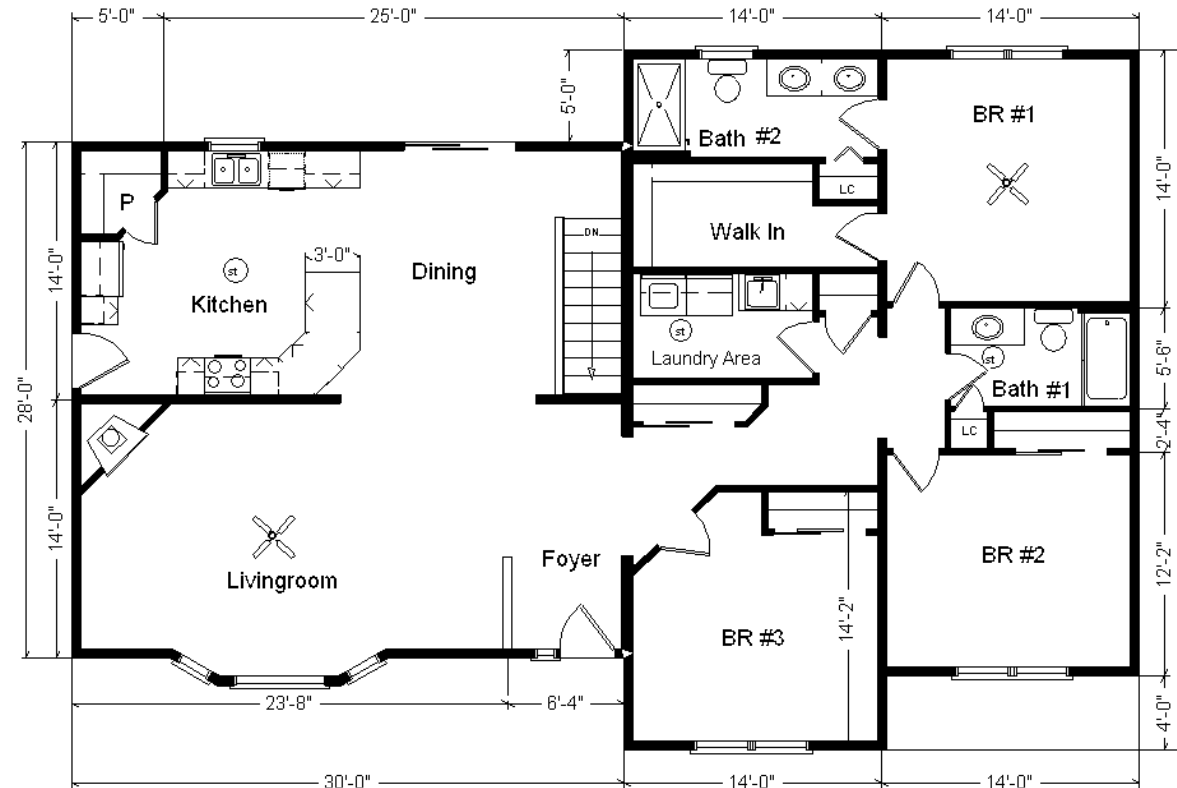

# Design Homes, Inc.

Sept 2020

<b>Base Price:</b>	<b>\$158,035.00</b>
<b>This Home Displays The Following Options:</b>	
6/12 Roof Slope	3,234.00
Pella Impervia Dbl-hung Windows	2,652.00
Window and Door Lineals	893.00
Walk-out-Bay w/ Impervia Windows	3,404.00
Large Gable	1,995.00
Upgrade Carpet (Everything Nice)	2,038.00
Wood Floor (Foyer/Hallway)	1,133.00
6 Panel Oak Doors (x11)	2,354.00
Electric Fireplace	3,100.00
Vaulted Ceilings (LR, DR, Kit)	1,806.00
Premium Color Siding	745.00
Paddle Fan Light (x2)	367.00
4 LED Flush Lights on Dimmer	285.00
Hi-Definition Kit. Countertops	364.00
36" Wide Snack Bar	66.00
Swan Quartz Kitchen Sink	332.00
Pull-down Kit. Faucet (K560-BZ)	235.00
Cultured Granite Vanity Tops	590.00
WP Microwave (WMH310)	354.00
Laundry Area w/Cabinets	750.00
Laundry Sink/Base Cabinets	838.00
Rubbed Bronze Bath Package	920.00
Extra 3/4 Bath	2,450.00
Double Sink Vanity	725.00
5' Shower	175.00
Elongated Toilets (x2)	124.00
Shower Door (Bath #2)	285.00
Vanity Drawer bases (x3)	490.00
Nutone Tri-door Medicine Cabinets (x3)	630.00
Wentworth P. Glaze Maple Cabinets	5,768.00
2' of Extra Base Cabinets	628.00
Ceramic Tile Backsplash	350.00
Crown Molding (25')	400.00
Select Kit. Cabinet Option	567.00
Suntube (x3)	1,680.00
Upgrade Entry Door (SS684HRRP)	950.00
Sidelight 1/2 Glass (SS692HRRP)	1,247.00
6' Impervia Sliding Patio Door	2,177.00

**Total With Options Shown: \$205,136.00**

**28x66 4-sec. Ranch  
1,848 sq. ft.  
Model not on display**

**Former Display Located in PdC, WI  
(#10474 -6-4)**

**Color Information**  
 Spruce Siding, Almond Trim,  
 Weatherwood Shingles, S.  
 Wicker Lineals, Bisque  
 Baths, #430 Vanity Tops, 91080  
 Vinyls, Nero Kit. Sink, Saddle  
 Oak Trim & Doors, Black Micro,  
 Pumppernickel Glaze Maple  
 Cabinets, Bamboo Carpet, Fall  
 Canyon Wood Flooring, Tan  
 Pella Impervia Dbl-hung and  
 Casement Windows, Antique  
 Mascarello Countertop,  
 Caledonia Granite FP Front