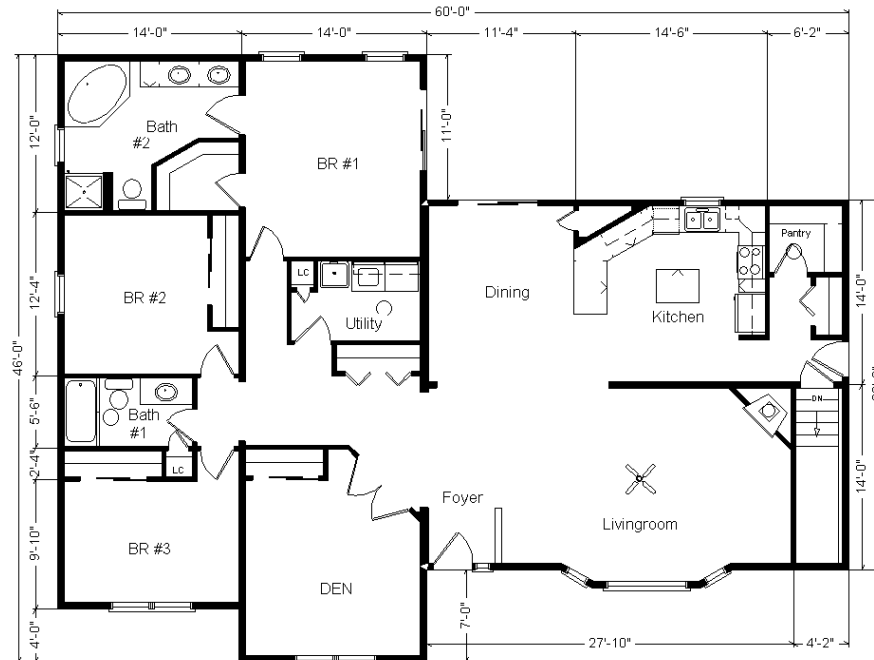

28x76 4 Sec. Ranch
2,128 sq. ft.
Model not on Display

Design Homes, Inc.

Former Display Now In PdC, WI
(#9425 -9-4)

Sept 2020

MN #BC146710

Base Price:	\$179,078.00
This Home Displays The Following Options:	
6/12 Roof Slope	3,724.00
Large Gable	1,456.00
Peachtree Windows	5,013.00
Dbl. 6" Vinyl Clapboard Siding (disc)	7,085.00
Upgrade Carpet (Harvest)	2,288.00
Tile-Look Laminate (Kit, Din, Foyer)	2,781.00
Gas Fireplace	5,600.00
Vaulted Ceilings (LR, DR, Kitchen)	1,610.00
Rounded Drywall Corners	357.00
Interior Lever Handle Door Knobs	199.00
Exterior Lever Door Knobs (x2)	84.00
Upgrade 6 Panel Oak Doors (12)	2,580.00
Interior French Doors w/Glass	1,185.00
Shutters	441.00
Paddle Fan Light (LR)	204.00
Laundry Area w/shelf	428.00
Laundry Tub	149.00
Oil Rubbed Bronze Package	1,165.00
Extra 3/4 Bath	2,450.00
Double Sink Vanity	725.00
Vanity Linen Closet w/Shlf. Kit	554.00
Corner Whirlpool Tub	3,200.00
Tri View Medicine Cabinets (Bath #1)	210.00
Vanity Base Drawers (x3)	396.00
Cult. Granite Vanities	590.00
Seneca Ridge Oak Cabinets (disc.)	2,400.00
Lazy Susan	409.00
Hi-Macs Solid Surface Countertop (Kit)	4,221.00
Ceramic Tile Backsplash	350.00
Crown Molding Above Kit Cabs.	320.00
Whirlpool SS Dishwasher (DU850)	534.00
Whirlpool SS Microwave (MH1170)	394.00
Suntube (x3)	1,680.00
Walk-Out Bay (LR)	2,324.00
Upgrade Front Door (SS684HRRB)	950.00
Sidelight (SS692HRRB)	1,247.00
2 Peachtree Patio Doors (disc.)	2,940.00

Total With Options Shown: \$241,321.00

Color Information

Dbl. 6" S. Wicker Clapboard Siding, Clay Trim, Heather Blend Shingles, Wineberry Shutters, Bath #1 White w/Toffee Vanity, Bath #2 Bisque w/Oatmeal Vanity, Harvest Carpet, Light Sepia Laminate, 91082 Vinyls, Nutmeg Oak Trim & Doors, Tan Peachtree Dbl-hung Windows w/Fruitwood Interiors, SS DW & Microwave, Desert Tan G01 Countertop, 3218 Cream Sink, Black FP Front