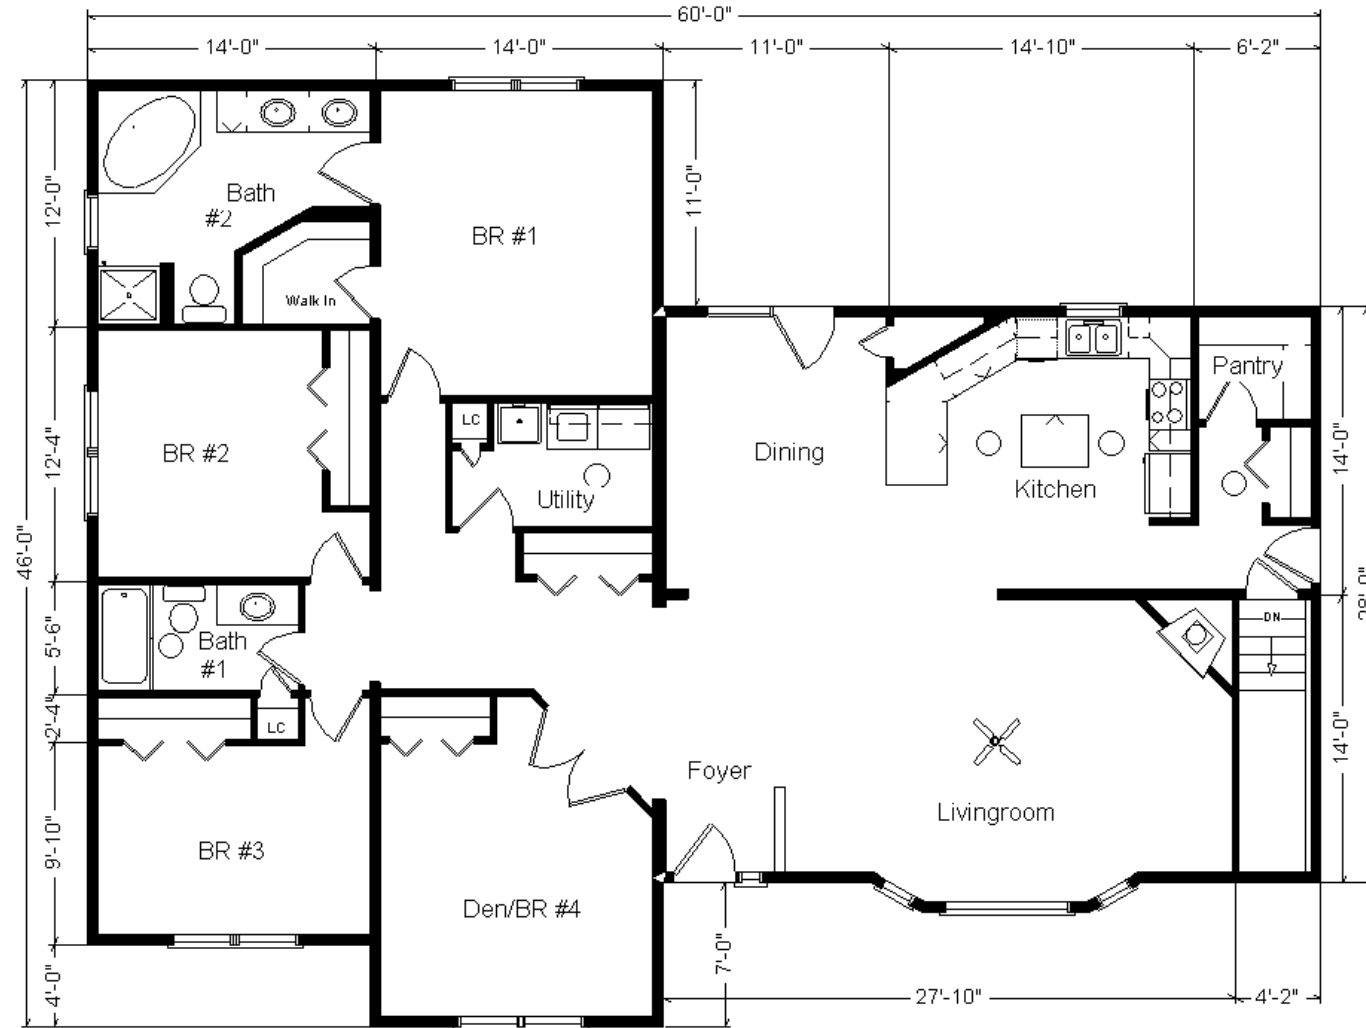

28x76 4-Sec Ranch
2,128 sq. ft.
Model Set Up Temporarily

Design Homes, Inc.

Former Display Set Up in PdC, WI To View
(#9919 -2-4)

Base Price:	\$171,385.00
This Home Displays The Following Options:	
6/12 Roof Slope	3,724.00
Large Gable	1,456.00
Pella Pro-line Windows	4,444.00
Shutters	354.00
Shake-look Siding Accents	1,093.00
Upgrade Carpet (EDL II)	3,557.00
Wood Laminate (Dining, Foyer)	805.00
Gas Fireplace	5,600.00
Vaulted Ceilings (LR, DR, Kitchen)	1,610.00
Interior French Doors w/Glass	1,185.00
Paddle Fan Light (LR)	204.00
Wire for Electric Range	100.00
Brushed Nickel Package	1,165.00
Extra 3/4 Bath	2,450.00
Cultured Granite Vanities	590.00
Laundry Area w/ SR Cabinets	1,145.00
Laundry Tub	149.00
Double Sink Vanity	725.00
Corner Whirlpool Tub	3,200.00
Vanity Base Drawers (x3)	396.00
Shower Doors (Bath #2)	285.00
18" Linen Closet Cabinet w/Shelves	816.00
Seneca Ridge Maple Arch Cabinets	3,570.00
Lazy Susan	495.00
Ceramic Tile Backsplash	350.00
Crown Molding Above Kit Cabinets (20')	320.00
Pull-out Kit. Faucet (K15160-BN)	195.00
Appliance Garage	177.00
36" Wide Countertop	44.00
Whirlpool SS Dishwasher	674.00
Suntubes (x5)	2,800.00
Walk Out Bay	4,925.00
Front Entry Door (S684TRC)	516.00
Sidelight (692TRC)	887.00
6' Pella Fr. Swing Patio Door	3,440.00

Total With Options Shown: \$224,831.00

Color Information
Natural Clay Siding, Sav. Wicker Shake Accents, Clay Trim, Driftwood Shingles, Green Shutters, White Baths, #430 Vanity Tops, Cedar Carpet, 91057 Vinyls, 188 Laminate., Natural Oak Trim & Doors, Pella Putty Dbl-hung Windows w/Clear Stain, SS DW & Rangehood, Olive Organix Countertop, SS Sink, Black FP Front