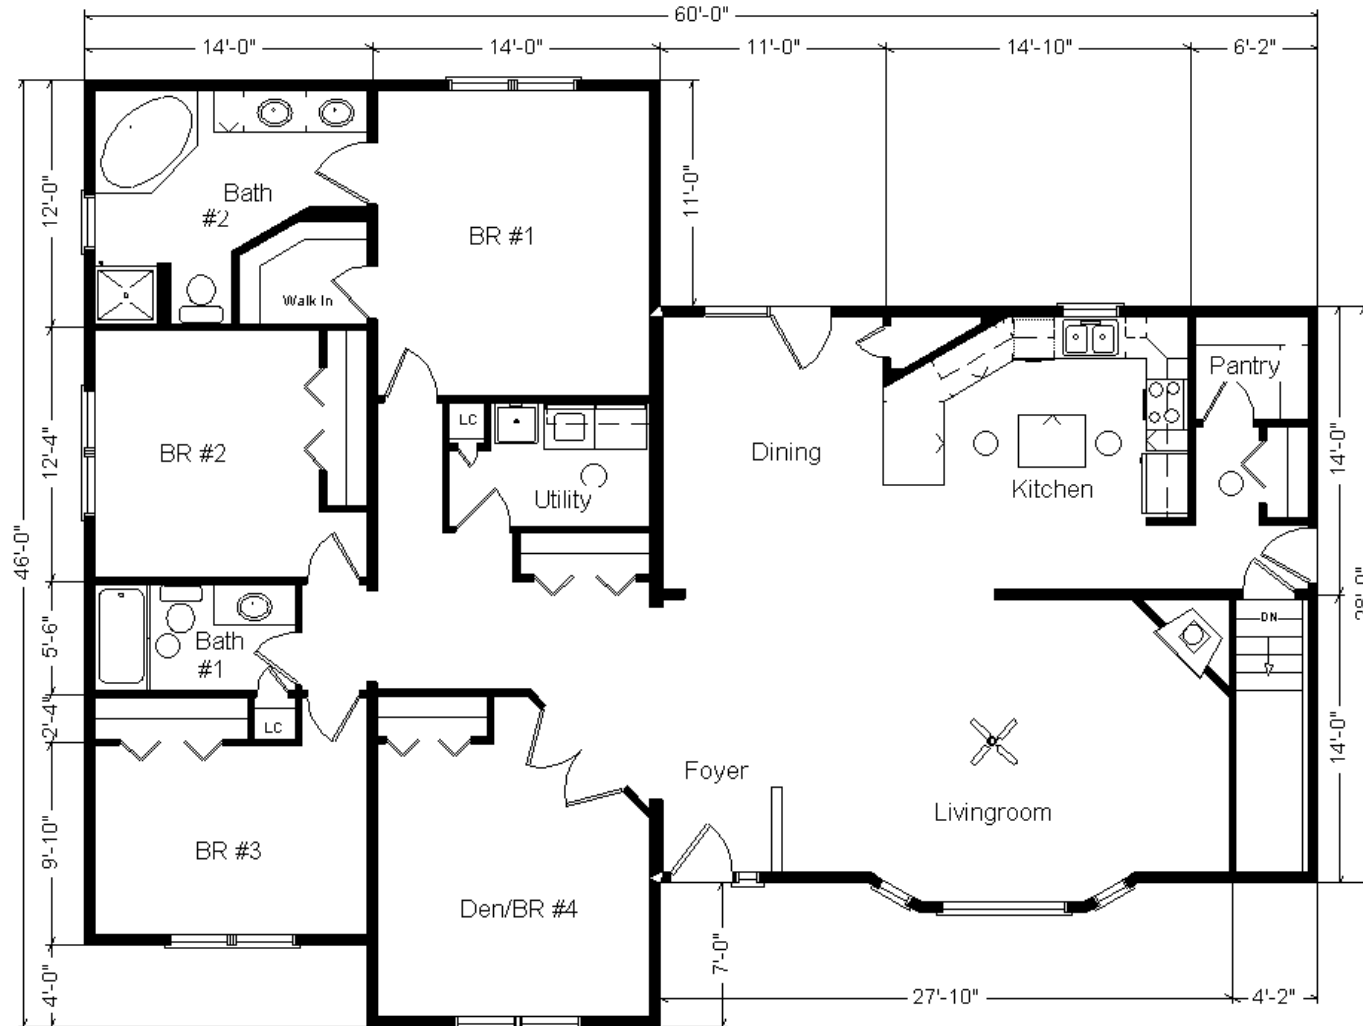

28x76 4-Sec Ranch
2,128 sq. ft.
Model Set Up Temporarily

Design Homes, Inc.

Former Display Set Up in PdC, WI To View
 (#9919 -2-4)

Base Price:	\$179,098.00
This Home Displays The Following Options:	
6/12 Roof Slope	3,724.00
Large Gable	1,456.00
Pella Pro-line Windows	4,444.00
Shutters	354.00
Shake-look Siding Accents	1,093.00
Upgrade Carpet (EDL II)	3,557.00
Wood Laminate (Dining, Foyer)	805.00
Gas Fireplace	5,600.00
Vaulted Ceilings (LR, DR, Kitchen)	1,610.00
Interior French Doors w/Glass	1,185.00
Paddle Fan Light (LR)	204.00
Wire for Electric Range	100.00
Brushed Nickel Package	1,165.00
Extra 3/4 Bath	2,450.00
Cultured Granite Vanities	590.00
Laundry Area w/ SR Cabinets	1,145.00
Laundry Tub	149.00
Double Sink Vanity	725.00
Corner Whirlpool Tub	3,200.00
Vanity Base Drawers (x3)	396.00
Shower Doors (Bath #2)	285.00
18" Linen Closet Cabinet w/Shelves	816.00
Seneca Ridge Maple Arch Cabinets	3,570.00
Lazy Susan	495.00
Ceramic Tile Backsplash	350.00
Crown Molding Above Kit Cabinets (20')	320.00
Pull-out Kit. Faucet (K15160-BN)	195.00
Appliance Garage	177.00
36" Wide Countertop	44.00
Whirlpool SS Dishwasher	674.00
Suntubes (x5)	2,800.00
Walk Out Bay	4,925.00
Front Entry Door (S684TRC)	516.00
Sidelight (692TRC)	887.00
6' Pella Fr. Swing Patio Door	3,440.00

Total With Options Shown: \$232,544.00

Color Information
 Natural Clay Siding, Sav. Wicker Shake Accents, Clay Trim, Driftwood Shingles, Green Shutters, White Baths, #430 Vanity Tops, Cedar Carpet, 91057 Vinyls, 188 Laminate., Natural Oak Trim & Doors, Pella Putty Dbl-hung Windows w/Clear Stain, SS DW & Rangehood, Olive Organix Countertop, SS Sink, Black FP Front