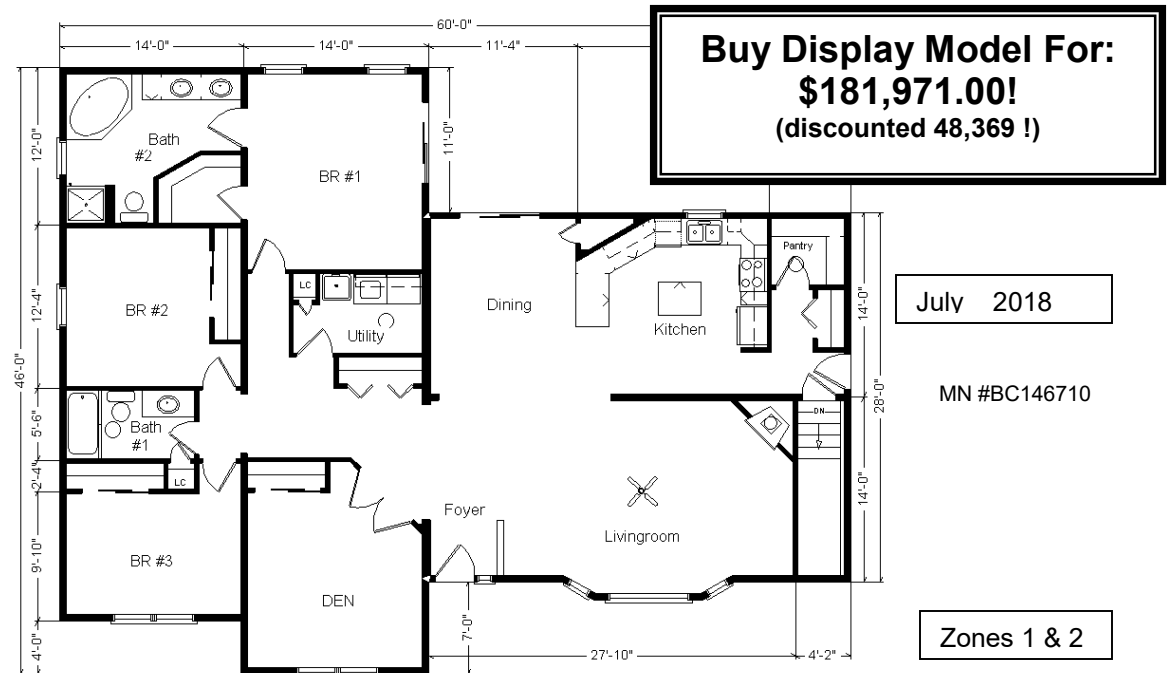

**28x76 4 Sec. Ranch**  
**2,128 sq. ft.**

**Design Homes, Inc.**

**Former Display Now In PdC, WI**  
**(#9425 -9-4)**

<b>Base Price:</b>	<b>\$168,025.00</b>
<b>This Home Displays The Following Options:</b>	
6/12 Roof Slope	3,724.00
Medium Gable	1,456.00
Peachtree Windows	5,013.00
Dbl. 6" Vinyl Clapboard Siding (disc)	7,085.00
Upgrade Carpet (Harvest)	2,288.00
Tile-Look Laminate (Kit,Din, Foyer)	2,781.00
Gas Fireplace	5,600.00
Vaulted Ceilings (LR, DR, Kitchen)	1,610.00
Rounded Drywall Corners	357.00
Interior Lever Handle Door Knobs	199.00
Exterior Lever Door Knobs (x2)	84.00
Upgrade 6 Panel Oak Doors (12)	2,580.00
Interior French Doors w/Glass	1,185.00
Shutters	441.00
Paddle Fan Light (LR)	204.00
Laundry Area w/shelf	428.00
Laundry Tub	149.00
Oil Rubbed Bronze Package	1,165.00
Extra 3/4 Bath	2,450.00
Double Sink Vanity	725.00
Vanity Linen Closet w/Shlf. Kit	554.00
Corner Whirlpool Tub	3,200.00
Tri View Medicine Cabinets (Bath #1)	210.00
Vanity Base Drawers (x3)	396.00
Cult. Granite Vanities	590.00
Seneca Ridge Oak Cabinets (disc.)	2,400.00
Lazy Susan	409.00
Hi-Macs Solid Surface Countertop (Kit)	4,643.00
Crown Molding Above Kit Cabs.	320.00
Whirlpool SS Dishwasher (DU850)	534.00
Whirlpool SS Microwave (MH1170)	394.00
Suntube (x3)	1,680.00
Walk-Out Bay (LR)	2,324.00
Upgrade Front Door (SS684HRRB)	950.00
Sidelight (SS692HRRB)	1,247.00
2 Peachtree Patio Doors (disc.)	2,940.00

**Total With Options Shown: \$230,340.00**

**Color Information**

*Dbl. 6" S. Wicker Clapboard Siding, Clay Trim, Heather Blend Shingles, Wineberry Shutters, Bath #1 White w/Toffee Vanity , Bath #2 Bisque w/Oatmeal Vanity, Harvest Carpet, Light Sepia Laminate, 91082 Vinyls, Nutmeg Oak Trim & Doors, Tan Peachtree Dbl-hung Windows w/Fruitwood Interiors , SS DW & Microwave, Desert Tan G01 Countertop, 3218 Cream Sink, Black FP Front*

**Price Delivery, Crane Work, All Blueprints, R20 Exterior Walls, Kohler Plumbing, 200 Amp Service, Tax and So Much More!!**

Delivery Charges will apply to Zone 3.