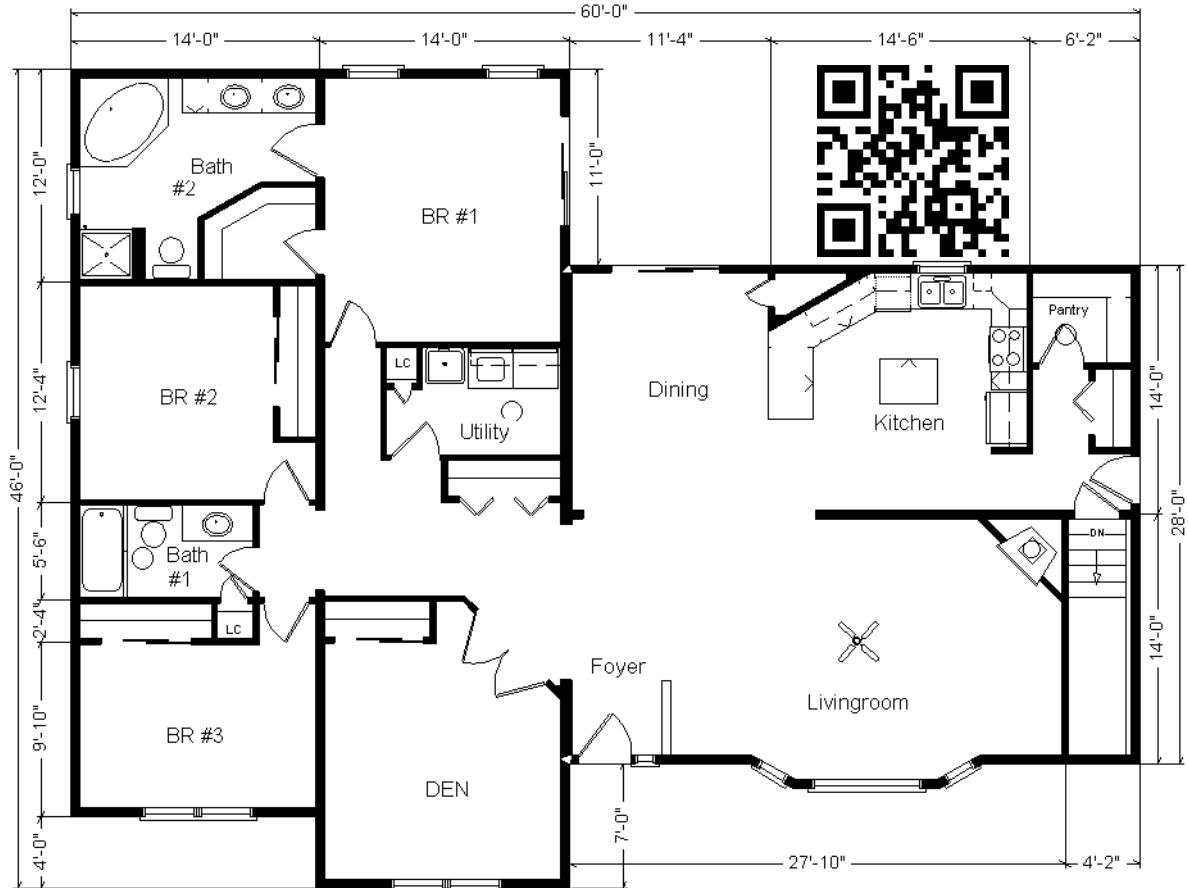

Design Homes, Inc.

Former Display Now In PdC, WI
 (#9425 -9-4)

28x76
4 Sec. Ranch
2,128 sq. ft.

\$34,436 OFF
Original Price!
 Display Homes are sold "AS IS"

Jan. 2017
 Web

MN #BC146710

Price includes Delivery in Zone 1, Crane Work, All Blueprints, R20 Exterior Walls, REAL Plywood Floors, Kohler Plumbing, 200 Amp Service And Tax!!

Delivery Surcharges will apply to Zones 2 and 3.

Color Information

Dbl. 6" S. Wicker Clapboard Siding, Clay Trim, Heather Blend Shingles, Wineberry Shutters, Bath #1 White w/Toffee Vanity, Bath #2 Bisque w/Oatmeal Vanity, Harvest Carpet, Light Sepia Laminate, 91082 Vinyls, Nutmeg Oak Trim & Doors, Tan Peachtree Dbl-hung Windows w/Fruitwood Interiors, SS DW & Microwave, Desert Tan G01 Countertop, 3218 Cream Sink, Black FP Front