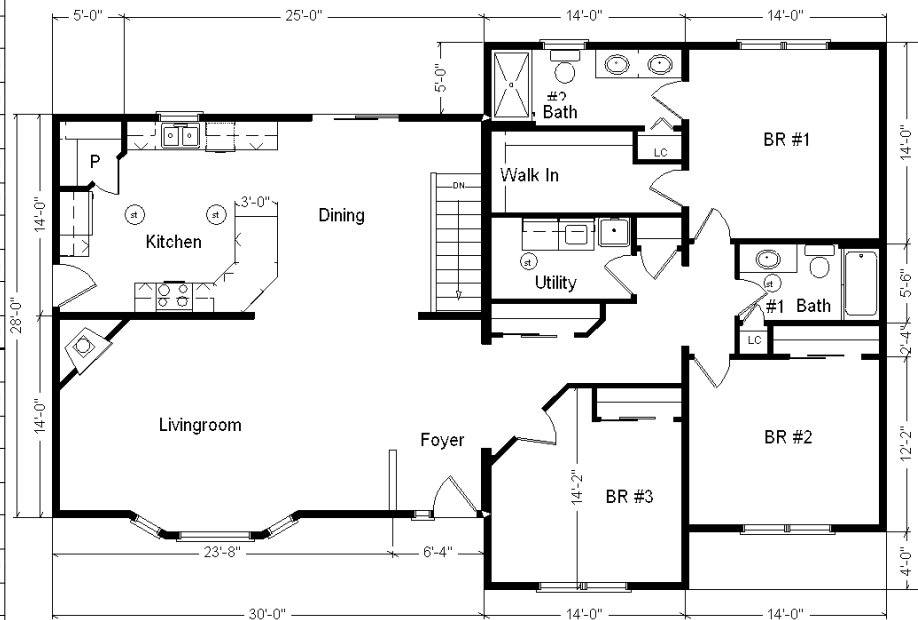

28x66 4 Sec.
Ranch
1,848 sq. ft.

Design Homes, Inc.

Former Display Now In PdC, WI
(#9546 -9-4)

Base Price:	\$135,773.00
This Home Displays The Following Options:	
6/12 Roof Slope	3,168.00
Visions Dbl-hung Windows	444.00
Large Gable	1,400.00
Upgrade Carpet (Gorham)	1,063.00
Laminate Tile (Foyer Kitchen, DR)	2,320.00
Gas Fireplace	5,600.00
Vaulted Ceilings (LR, DR, Kit)	1,756.00
SS Dishwasher (DU850)	504.00
Dbl. 6" Clapboard Vinyl Siding (disc)	6,616.00
Paddle Fan Light (x2)	367.00
Hi-Macs Acrylic Kit. Countertops	5,990.00
Pull-out Kit. Faucet (K12177BRZ)	195.00
Hi-Macs Acrylic Vanity Tops	1,544.00
Shutters	210.00
Laundry Area w/SR Cherry Cabs.	1,220.00
Laundry Tub	149.00
Rubbed Bronze Bath Package	920.00
Extra 3/4 Bath	2,450.00
Double Sink Vanity	725.00
5' Shower	175.00
Shower Door (Bath #2)	285.00
Vanity Drawer bases (x3)	396.00
Seneca Ridge Cherry Arch Cabinets	4,265.00
2' of Extra Base Cabinets	436.00
Crown Molding (26')	416.00
Walk-out-Bay	2,324.00
Suntube (x4)	2,240.00
Upgrade Entry Door (SS684FLR)	1,149.00
Sidelight 1/2 Glass (SS692FLR)	1,362.00
6' Visions Sliding Patio Door	866.00
Energy Star Ready	375.00

Total With Options Shown: \$186,703.00

MN #BC146710

Zones 1 & 2

Jan 2017

Buy Display Model For:
\$156,830.00!
(discounted 29,873.00!)

Price Includes: Delivery, Crane Work, All Blueprints, R20 Exterior Walls, REAL Plywood Floors, Kohler Plumbing, 200 Amp Service And Tax!!

Delivery Charges will apply to Zone 3.

Color Information

Sav. Wicker 6" Clapboard Siding, White Trim, Driftwood Shingles, Brown Shutters, Bisque Baths, 91082 Vinyls, Acrylic Kit. Sink, Cherry Oak Trim & Doors, SS DW & Rangehood, Seneca Ridge Cherry Arch Cabinets, Stonedust Carpet, #158 Tile-look Laminate in Kit, Din & Foyer, White Visions Dbl-hung Windows, G01 Desert Sand Countertop, Black FP Front