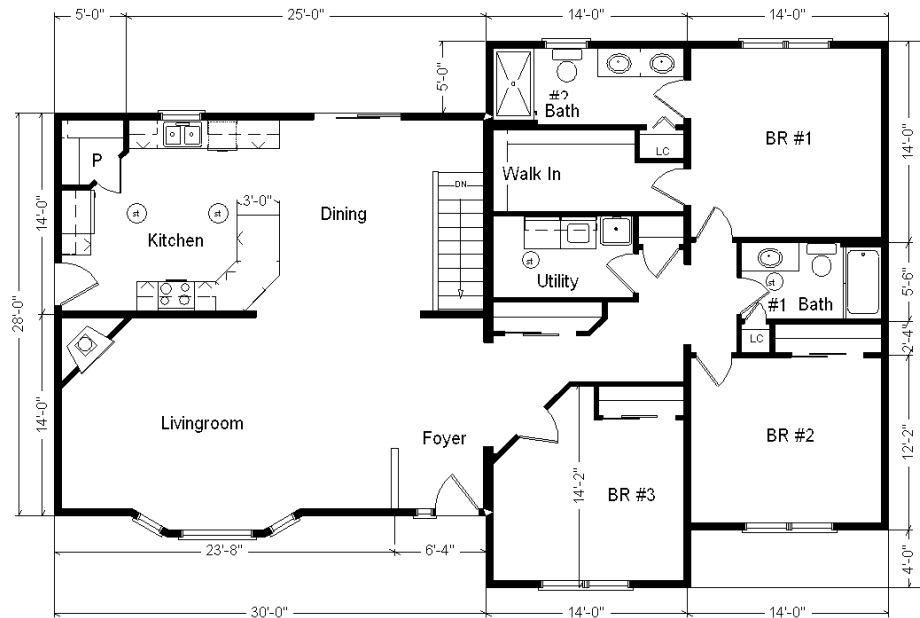

28x66 4 Sec. Ranch
1,848 sq. ft.

Design Homes, Inc.

Former Display Now In PdC, WI
(#9546 -9-4)

Base Price:	\$148,264.00
This Home Displays The Following Options:	
6/12 Roof Slope	3,234.00
Visions Dbl-hung Windows	457.00
Medium Gable	1,456.00
Upgrade Carpet (Gorham)	1,063.00
Laminate Tile (Foyer Kitchen, DR)	2,320.00
Gas Fireplace	5,600.00
Vaulted Ceilings (LR, DR, Kit)	1,806.00
SS Dishwasher (DU850)	504.00
Dbl. 6" Clapboard Vinyl Siding (disc)	6,616.00
Paddle Fan Light (x2)	367.00
Hi-Macs Acrylic Kit. Countertops	6,787.00
Pull-out Kit. Faucet (K12177BRZ)	195.00
Hi-Macs Acrylic Vanity Tops	1,749.00
Shutters	315.00
Laundry Area w/SR Cherry Cabs.	1,220.00
Laundry Tub	149.00
Rubbed Bronze Bath Package	920.00
Extra 3/4 Bath	2,450.00
Double Sink Vanity	725.00
5' Shower	178.00
Shower Door (Bath #2)	285.00
Vanity Drawer bases (x3)	396.00
Seneca Ridge Cherry Cabinets (disc.)	4,265.00
2' of Extra Base Cabinets	436.00
Crown Molding (26')	416.00
Walk-out-Bay	2,394.00
Suntube (x4)	2,240.00
Upgrade Entry Door (SS684FLR)	1,149.00
Sidelight 1/2 Glass (SS692FLR)	1,362.00
6' Visions Sliding Patio Door	892.00
Energy Star Ready	375.00

Total With Options Shown: \$200,585.00

MN #BC146710

Zones 1 & 2

July. 2018

Buy Display Model For:
\$158,054.00!
 (discounted 42,531 !)

Price Includes: Delivery, Crane Work, All Blueprints, R20 Exterior Walls, Kohler Plumbing, 200 Amp Service, Tax and so much more!!

Delivery Charges will apply to Zone 3.

Color Information

Sav. Wicker 6" Clapboard Siding, White Trim, Driftwood Shingles, Brown Shutters, Bisque Baths, 91082 Vinyls, Acrylic Kit. Sink, Cherry Oak Trim & Doors, SS DW & Rangehood, Seneca Ridge Cherry Arch Cabinets, Stonedust Carpet, #158 Tile-look Laminate in Kit, Din & Foyer, White Visions Dbl-hung Windows, G01 Desert Sand Countertop, Black FP Front